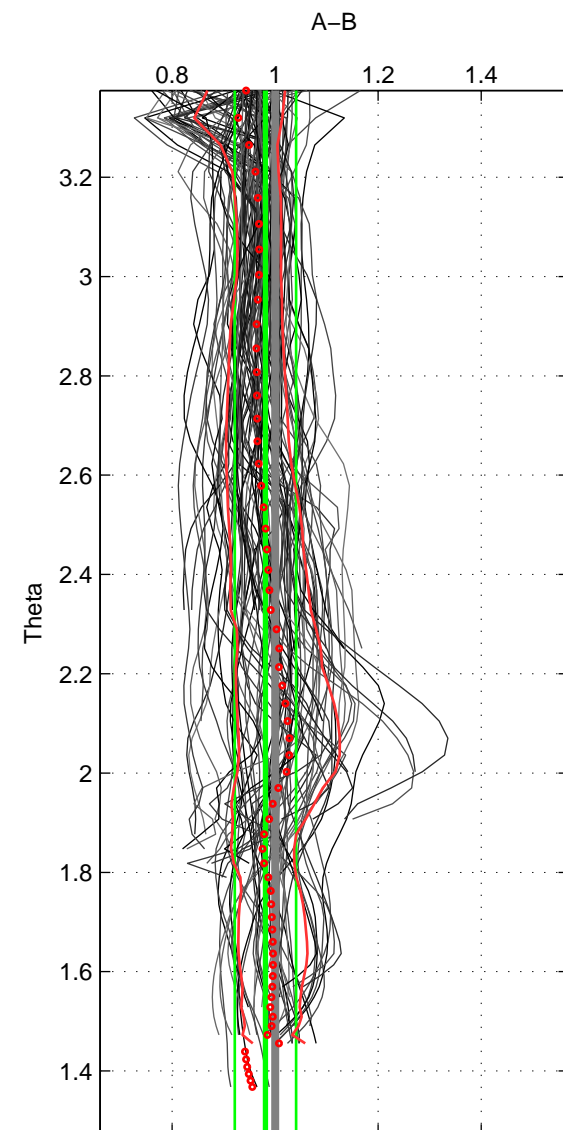

Cruise A (red). Date: May 2008 Cruisename: 199-18HU20080520

Cruise B (blue). Date: May 2010 Cruisename: 201-18HU20100513

\*\*\* "Favourite" values are means of spaces 1 2 3.

	Offset	O.StDev	Ratio	R.Stdev	Rating
SIGMA:	-0.158	0.608	0.987	0.053	5
THETA:	-0.244	0.745	0.981	0.059	5
DEPTH:	-0.528	1.115	0.959	0.065	5
FAV. :	-0.310	0.823	0.976	0.059	5

Profiles of A: 23  
 Profiles of B: 24  
 Diff profs : 95  
 WMoffset (A-B): -0.15759  
 WMoffset stdev: 0.60821  
 WMratio (A/B): 0.98718  
 WMratio stdev: 0.052698

Quality (1-5): 5

Profiles of A: 23  
 Profiles of B: 24  
 Diff profs : 95  
 WMoffset (A-B): -0.24362  
 WMoffset stdev: 0.7453  
 WMratio (A/B): 0.98116  
 WMratio stdev: 0.059467

Quality (1-5): 5

Profiles of A: 23  
 Profiles of B: 24  
 Diff profs : 95  
 WMoffset (A-B): -0.52834  
 WMoffset stdev: 1.1145  
 WMratio (A/B): 0.95937  
 WMratio stdev: 0.06477

Quality (1-5): 5