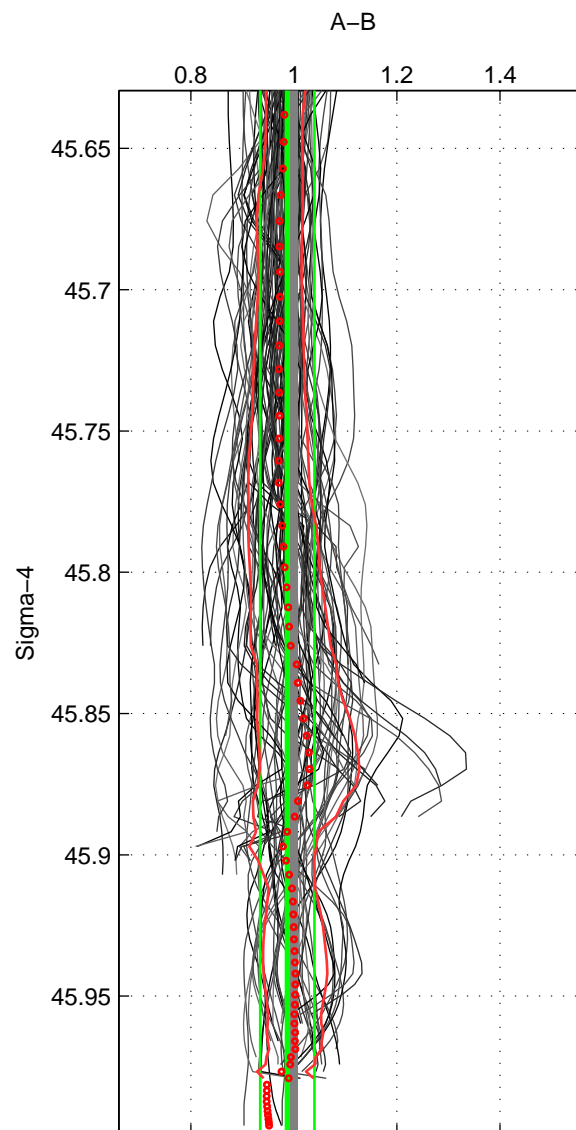

Cruise A (red). Date: May 2008 Cruisename: 199-18HU20080520

Cruise B (blue). Date: May 2010 Cruisename: 201-18HU20100513

\*\*\* "Favourite" values are means of spaces 1 2 3.

	Offset	O.StDev	Ratio	R.Stdev	Rating
SIGMA:	-0.158	0.608	0.987	0.053	5
THETA:	-0.244	0.745	0.981	0.059	5
DEPTH:	-0.528	1.115	0.959	0.065	5
FAV. :	-0.310	0.823	0.976	0.059	5

Profiles of A: 23  
 Profiles of B: 24  
 Diff profs : 95  
 WMoffset (A-B): -0.15759  
 WMoffset stdev: 0.60821  
 WMratio (A/B): 0.98718  
 WMratio stdev: 0.052698

Quality (1-5): 5

Profiles of A: 23  
 Profiles of B: 24  
 Diff profs : 95  
 WMoffset (A-B): -0.24362  
 WMoffset stdev: 0.7453  
 WMratio (A/B): 0.98116  
 WMratio stdev: 0.059467

Quality (1-5): 5

Profiles of A: 23  
 Profiles of B: 24  
 Diff profs : 95  
 WMoffset (A-B): -0.52834  
 WMoffset stdev: 1.1145  
 WMratio (A/B): 0.95937  
 WMratio stdev: 0.06477

Quality (1-5): 5