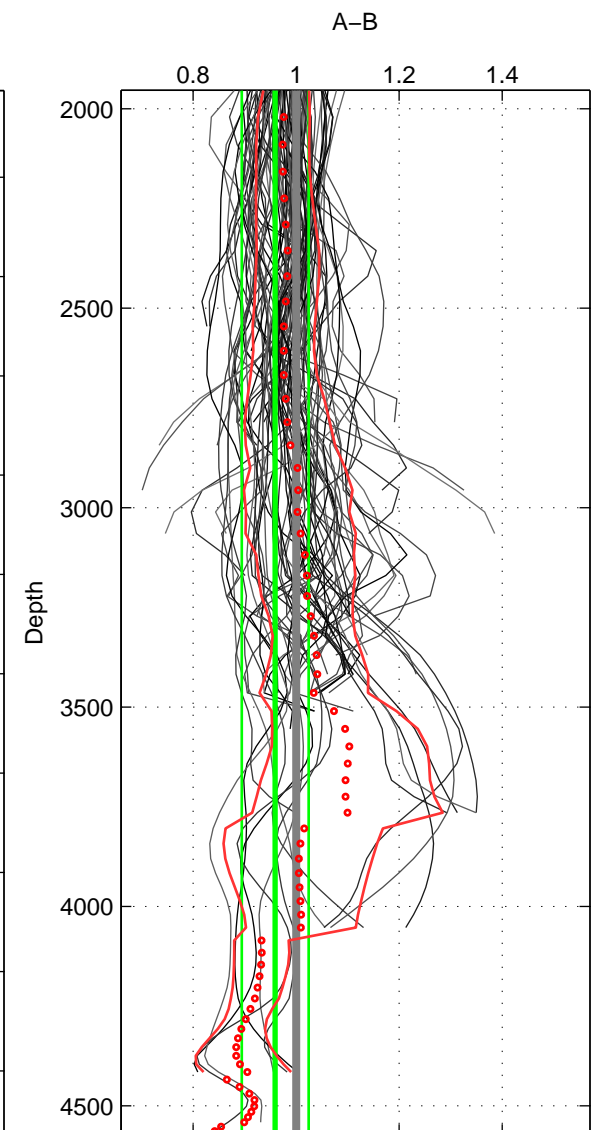

Cruise A (red). Date: May 2008 Cruisename: 199-18HU20080520

Cruise B (blue). Date: May 2010 Cruisename: 201-18HU20100513

\*\*\* "Favourite" values are means of spaces 1 2 3.

	Offset	O.StDev	Ratio	R.Stdev	Rating
SIGMA:	-0.158	0.608	0.987	0.053	5
THETA:	-0.244	0.745	0.981	0.059	5
DEPTH:	-0.528	1.115	0.959	0.065	5
FAV. :	-0.310	0.823	0.976	0.059	5

Profiles of A: 23  
 Profiles of B: 24  
 Diff profs : 95  
 WMoffset (A-B): -0.15759  
 WMoffset stdev: 0.60821  
 WMratio (A/B): 0.98718  
 WMratio stdev: 0.052698

Quality (1-5): 5

Profiles of A: 23  
 Profiles of B: 24  
 Diff profs : 95  
 WMoffset (A-B): -0.24362  
 WMoffset stdev: 0.7453  
 WMratio (A/B): 0.98116  
 WMratio stdev: 0.059467

Quality (1-5): 5

Profiles of A: 23  
 Profiles of B: 24  
 Diff profs : 95  
 WMoffset (A-B): -0.52834  
 WMoffset stdev: 1.1145  
 WMratio (A/B): 0.95937  
 WMratio stdev: 0.06477

Quality (1-5): 5