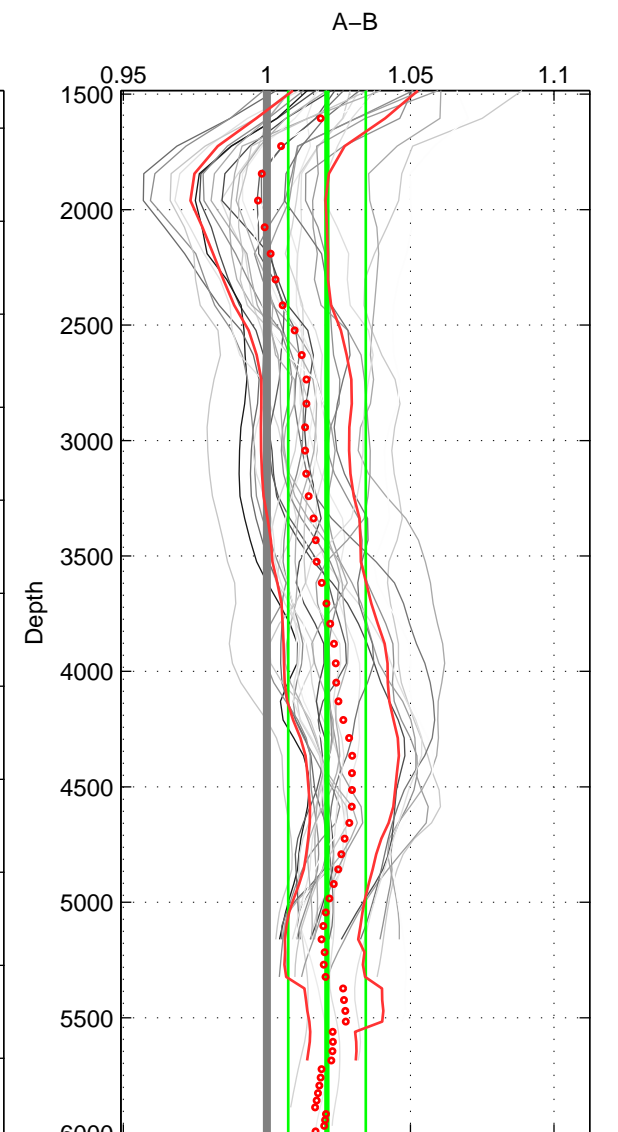

Cruise A (red). Date: Aug 1993 Cruisename: 498-32501  
 Cruise B (blue). Date: Mar 1989 Cruisename: 507-32501

\*\*\* "Favourite" values are means of spaces 1 2 3.

	Offset	O.StDev	Ratio	R.Stdev	Rating
SIGMA:	1.580	1.776	1.011	0.013	5
THETA:	1.905	1.633	1.014	0.012	5
DEPTH:	2.821	1.772	1.021	0.014	5
FAV. :	2.102	1.727	1.015	0.013	5

Profiles of A: 9  
 Profiles of B: 4  
 Diff profs : 29  
 WMoffset (A-B): 1.5801  
 WMoffset stdev: 1.7761  
 WMratio (A/B): 1.0115  
 WMratio stdev: 0.013179

Quality (1-5): 5

Profiles of A: 9  
 Profiles of B: 4  
 Diff profs : 29  
 WMoffset (A-B): 1.905  
 WMoffset stdev: 1.6331  
 WMratio (A/B): 1.0138  
 WMratio stdev: 0.012202

Quality (1-5): 5

Profiles of A: 9  
 Profiles of B: 4  
 Diff profs : 29  
 WMoffset (A-B): 2.8212  
 WMoffset stdev: 1.7716  
 WMratio (A/B): 1.0209  
 WMratio stdev: 0.013533

Quality (1-5): 5