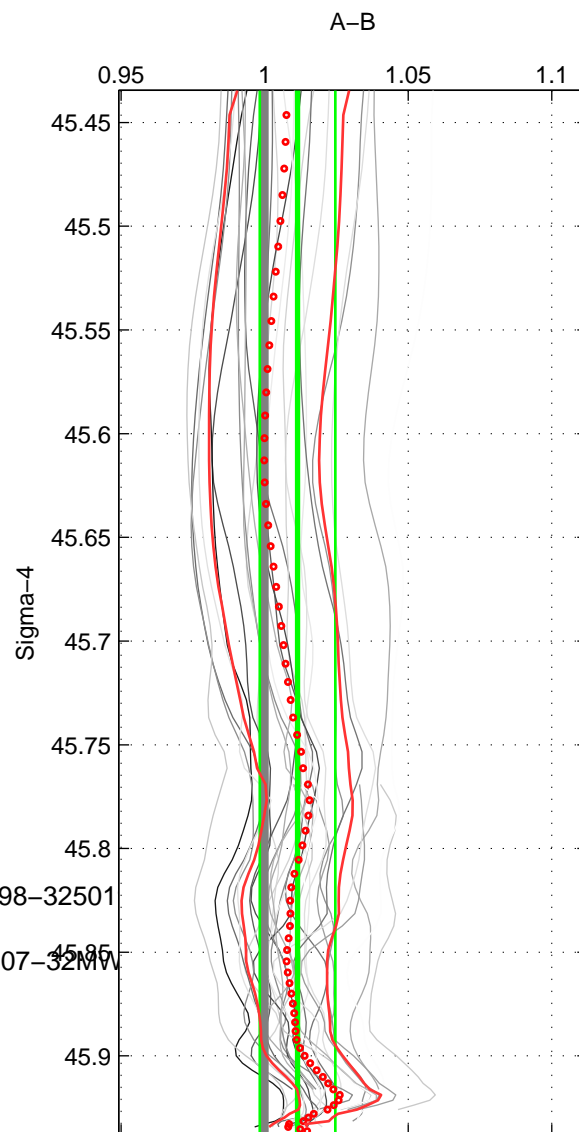

Cruise A (red). Date: Aug 1993 Cruisename: 498-32501  
 Cruise B (blue). Date: Mar 1989 Cruisename: 507-32501

\*\*\* "Favourite" values are means of spaces 1 2 3.

	Offset	O.StDev	Ratio	R.Stdev	Rating
SIGMA:	1.580	1.776	1.011	0.013	5
THETA:	1.905	1.633	1.014	0.012	5
DEPTH:	2.821	1.772	1.021	0.014	5
FAV. :	2.102	1.727	1.015	0.013	5

Profiles of A: 9  
 Profiles of B: 4  
 Diff profs : 29  
 WMoffset (A-B): 1.5801  
 WMoffset stdev: 1.7761  
 WMratio (A/B): 1.0115  
 WMratio stdev: 0.013179

Quality (1-5): 5

Profiles of A: 9  
 Profiles of B: 4  
 Diff profs : 29  
 WMoffset (A-B): 1.905  
 WMoffset stdev: 1.6331  
 WMratio (A/B): 1.0138  
 WMratio stdev: 0.012202

Quality (1-5): 5

Profiles of A: 9  
 Profiles of B: 4  
 Diff profs : 29  
 WMoffset (A-B): 2.8212  
 WMoffset stdev: 1.7716  
 WMratio (A/B): 1.0209  
 WMratio stdev: 0.013533

Quality (1-5): 5