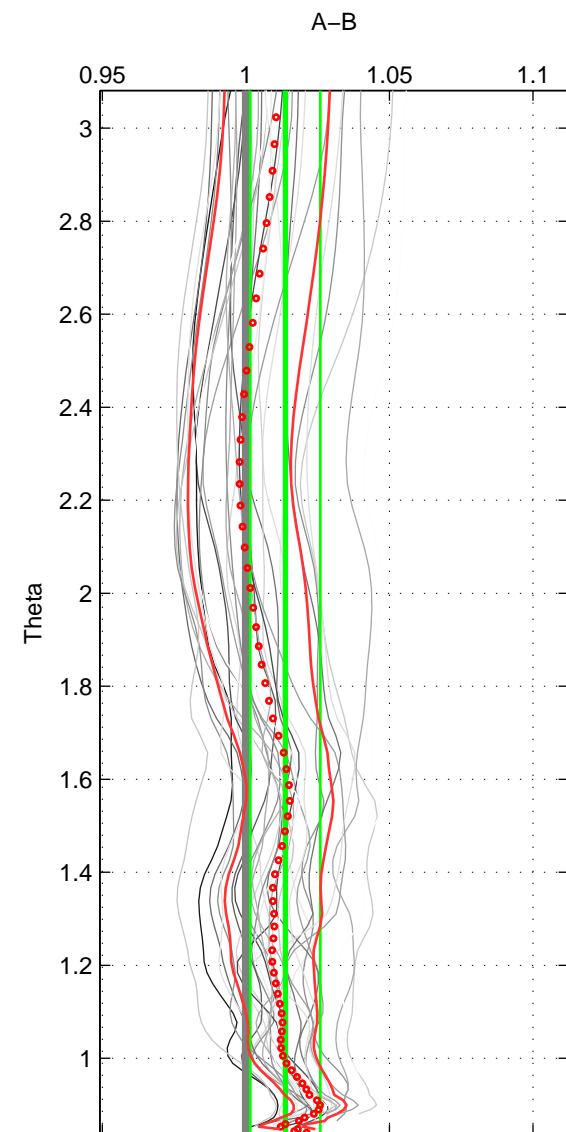

Cruise A (red). Date: Aug 1993 Cruisename: 498-32501  
 Cruise B (blue). Date: Mar 1989 Cruisename: 507-32501

\*\*\* "Favourite" values are means of spaces 1 2 3.

	Offset	O.StDev	Ratio	R.Stdev	Rating
SIGMA:	1.580	1.776	1.011	0.013	5
THETA:	1.905	1.633	1.014	0.012	5
DEPTH:	2.821	1.772	1.021	0.014	5
FAV. :	2.102	1.727	1.015	0.013	5

Profiles of A: 9  
 Profiles of B: 4  
 Diff profs : 29  
 WMoffset (A-B): 1.5801  
 WMoffset stdev: 1.7761  
 WMratio (A/B): 1.0115  
 WMratio stdev: 0.013179

Quality (1-5): 5

Profiles of A: 9  
 Profiles of B: 4  
 Diff profs : 29  
 WMoffset (A-B): 1.905  
 WMoffset stdev: 1.6331  
 WMratio (A/B): 1.0138  
 WMratio stdev: 0.012202

Quality (1-5): 5

Profiles of A: 9  
 Profiles of B: 4  
 Diff profs : 29  
 WMoffset (A-B): 2.8212  
 WMoffset stdev: 1.7716  
 WMratio (A/B): 1.0209  
 WMratio stdev: 0.013533

Quality (1-5): 5