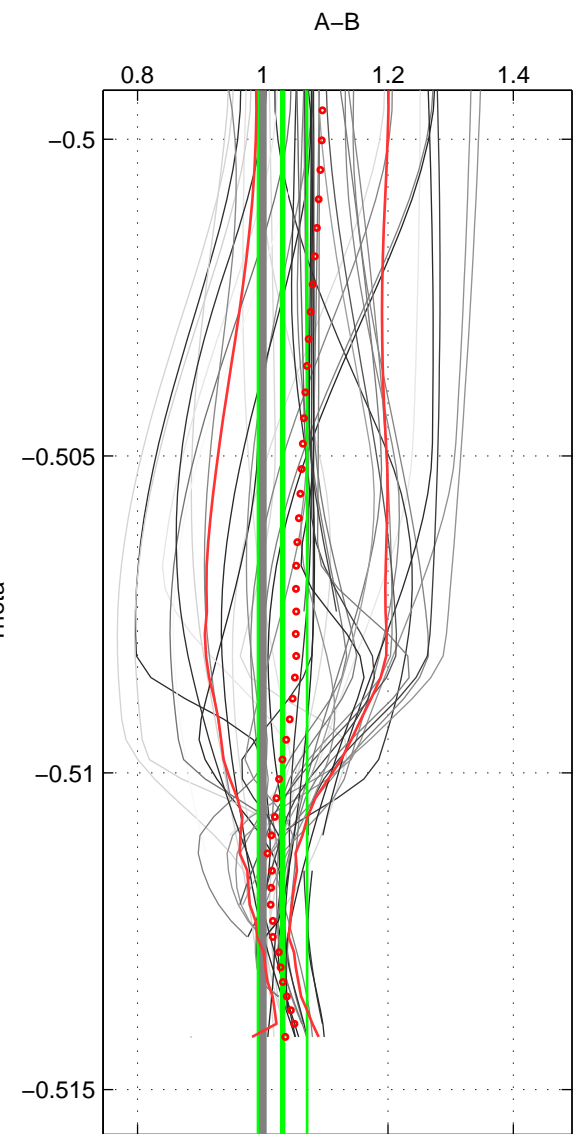

Cruise A (red). Date: Jul 2003 Cruisename: 50-320620030705

Cruise B (blue). Date: May 2002 Cruisename: 51-32H120020505

*** "Favourite" values are means of spaces 1 2.

	Offset	O.StDev	Ratio	R.Stdev	Rating
SIGMA:	0.852	0.317	1.068	0.024	4
THETA:	0.411	0.519	1.032	0.039	4
DEPTH:	0.307	0.436	1.023	0.034	3
FAV.:	0.632	0.418	1.050	0.032	4

Profiles of A: 22
 Profiles of B: 3
 Diff profs: 43
 WMoffset (A-B): 0.85247
 WMoffset stdev: 0.31703
 WMratio (A/B): 1.0682
 WMratio stdev: 0.024263

Quality (1-5): 4

Profiles of A: 22
 Profiles of B: 3
 Diff profs: 43
 WMoffset (A-B): 0.41098
 WMoffset stdev: 0.51936
 WMratio (A/B): 1.0317
 WMratio stdev: 0.039284

Quality (1-5): 4

Profiles of A: 22
 Profiles of B: 3
 Diff profs: 43
 WMoffset (A-B): 0.30672
 WMoffset stdev: 0.43612
 WMratio (A/B): 1.0234
 WMratio stdev: 0.03395

Quality (1-5): 3