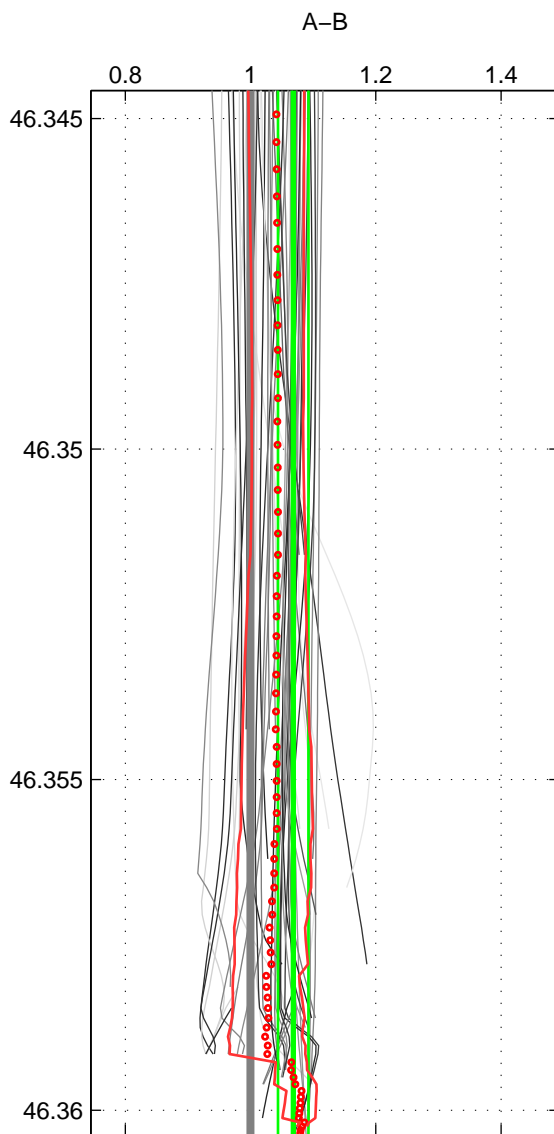

Cruise A (red). Date: Jul 2003 Cruisename: 50-320620030705

Cruise B (blue). Date: May 2002 Cruisename: 51-32H120020505

*** "Favourite" values are means of spaces 1 2.

	Offset	O.StDev	Ratio	R.Stdev	Rating
SIGMA:	0.852	0.317	1.068	0.024	4
THETA:	0.411	0.519	1.032	0.039	4
DEPTH:	0.307	0.436	1.023	0.034	3
FAV.:	0.632	0.418	1.050	0.032	4

Profiles of A: 22
 Profiles of B: 3
 Diff profs: 43
 WMoffset (A-B): 0.85247
 WMoffset stdev: 0.31703
 WMratio (A/B): 1.0682
 WMratio stdev: 0.024263

Quality (1-5): 4

Profiles of A: 22
 Profiles of B: 3
 Diff profs: 43
 WMoffset (A-B): 0.41098
 WMoffset stdev: 0.51936
 WMratio (A/B): 1.0317
 WMratio stdev: 0.039284

Quality (1-5): 4

Profiles of A: 22
 Profiles of B: 3
 Diff profs: 43
 WMoffset (A-B): 0.30672
 WMoffset stdev: 0.43612
 WMratio (A/B): 1.0234
 WMratio stdev: 0.03395

Quality (1-5): 3