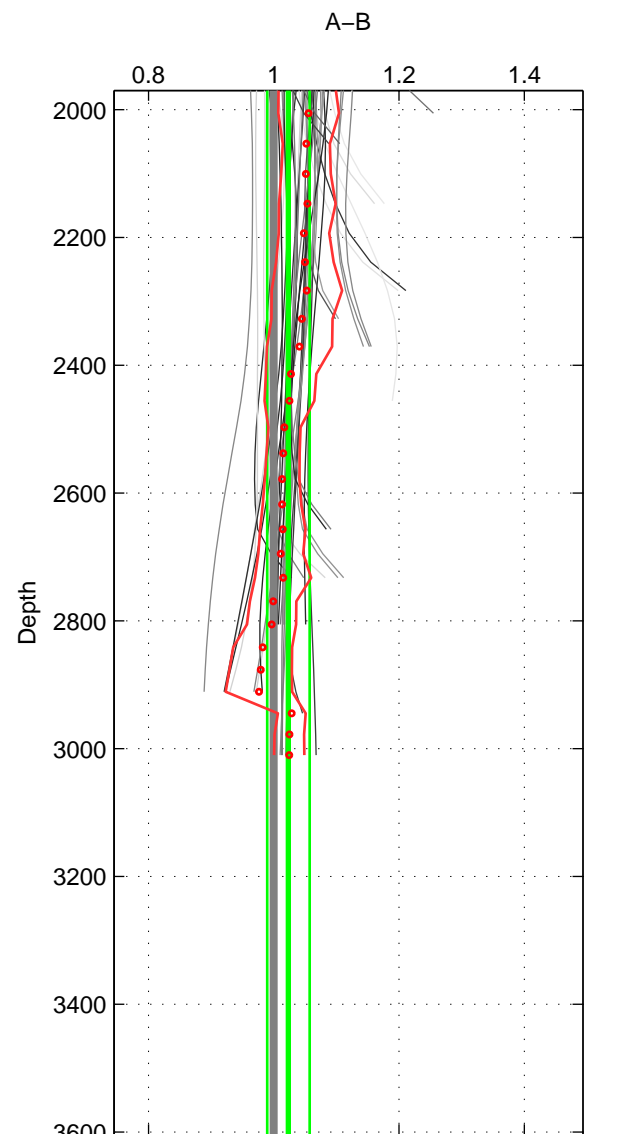

Cruise A (red). Date: Jul 2003 Cruisename: 50-320620030705

Cruise B (blue). Date: May 2002 Cruisename: 51-32H120020505

*** "Favourite" values are means of spaces 1 2.

	Offset	O.StDev	Ratio	R.Stdev	Rating
SIGMA:	0.852	0.317	1.068	0.024	4
THETA:	0.411	0.519	1.032	0.039	4
DEPTH:	0.307	0.436	1.023	0.034	3
FAV.:	0.632	0.418	1.050	0.032	4

Profiles of A: 22
 Profiles of B: 3
 Diff profs: 43
 WMoffset (A-B): 0.85247
 WMoffset stdev: 0.31703
 WMratio (A/B): 1.0682
 WMratio stdev: 0.024263

Quality (1-5): 4

Profiles of A: 22
 Profiles of B: 3
 Diff profs: 43
 WMoffset (A-B): 0.41098
 WMoffset stdev: 0.51936
 WMratio (A/B): 1.0317
 WMratio stdev: 0.039284

Quality (1-5): 4

Profiles of A: 22
 Profiles of B: 3
 Diff profs: 43
 WMoffset (A-B): 0.30672
 WMoffset stdev: 0.43612
 WMratio (A/B): 1.0234
 WMratio stdev: 0.03395

Quality (1-5): 3