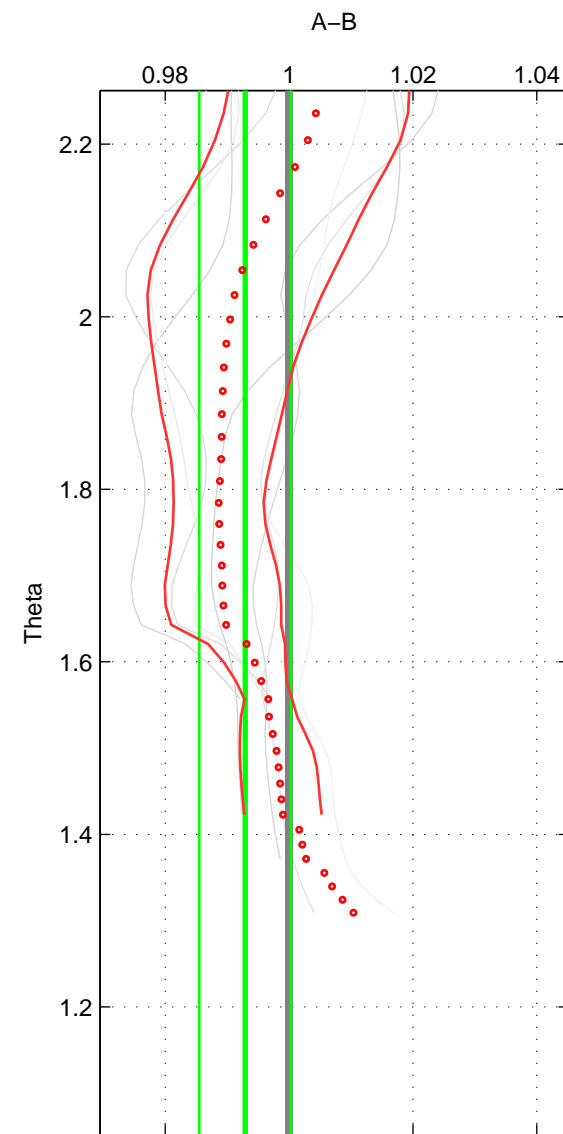

Cruise A (red). Date: Sep 1999 Cruisename: 585-49NZ19990823

Cruise B (blue). Date: Jun 2005 Cruisename: 605-49NZ20050525

\*\*\* "Favourite" values are means of spaces 1 2.

	Offset	O.StDev	Ratio	R.Stdev	Rating
SIGMA:	-1.309	1.312	0.992	0.008	3
THETA:	-1.148	1.205	0.993	0.007	3
DEPTH:	-0.232	1.237	0.999	0.008	2
FAV.:	-1.228	1.259	0.992	0.008	3

Profiles of A: 2  
 Profiles of B: 7  
 Diff profs : 8  
 WMoffset (A-B): -1.3086  
 WMoffset stdev: 1.3124  
 WMratio (A/B): 0.99191  
 WMratio stdev: 0.0080579

Quality (1-5): 3

Profiles of A: 2  
 Profiles of B: 7  
 Diff profs : 8  
 WMoffset (A-B): -1.1476  
 WMoffset stdev: 1.2047  
 WMratio (A/B): 0.9929  
 WMratio stdev: 0.0074054

Quality (1-5): 3

Profiles of A: 2  
 Profiles of B: 7  
 Diff profs : 8  
 WMoffset (A-B): -0.2316  
 WMoffset stdev: 1.237  
 WMratio (A/B): 0.99868  
 WMratio stdev: 0.0077767

Quality (1-5): 2

Please note that statistics are bad.