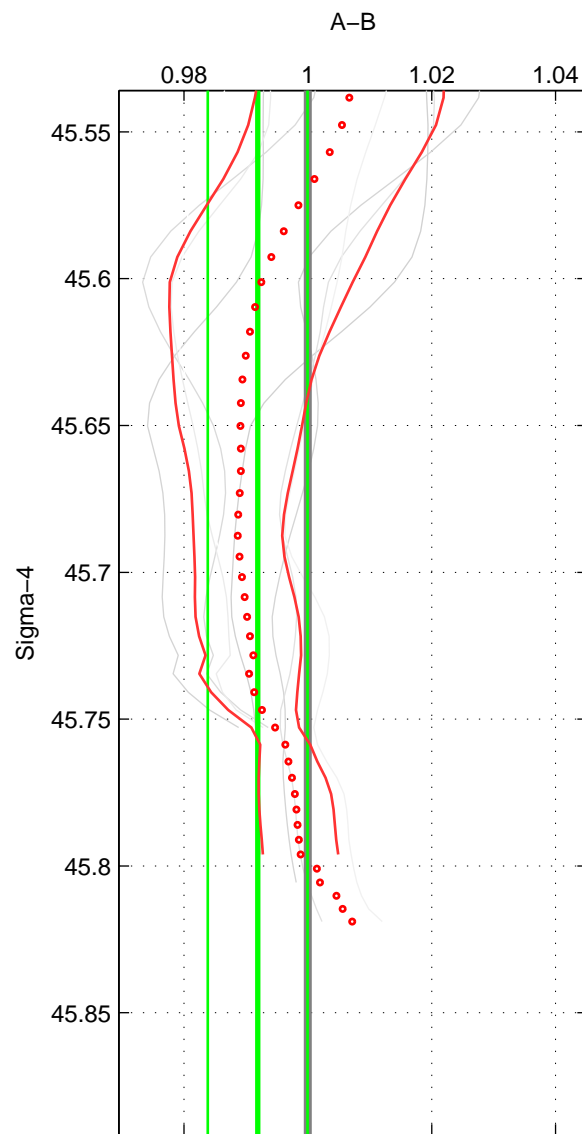

Cruise A (red). Date: Sep 1999 Cruisename: 585-49NZ19990823

Cruise B (blue). Date: Jun 2005 Cruisename: 605-49NZ20050525

\*\*\* "Favourite" values are means of spaces 1 2.

	Offset	O.StDev	Ratio	R.Stdev	Rating
SIGMA:	-1.309	1.312	0.992	0.008	3
THETA:	-1.148	1.205	0.993	0.007	3
DEPTH:	-0.232	1.237	0.999	0.008	2
FAV.:	-1.228	1.259	0.992	0.008	3

Profiles of A: 2  
 Profiles of B: 7  
 Diff profs : 8  
 WMoffset (A-B): -1.3086  
 WMoffset stdev: 1.3124  
 WMratio (A/B): 0.99191  
 WMratio stdev: 0.0080579

Quality (1-5): 3

Profiles of A: 2  
 Profiles of B: 7  
 Diff profs : 8  
 WMoffset (A-B): -1.1476  
 WMoffset stdev: 1.2047  
 WMratio (A/B): 0.9929  
 WMratio stdev: 0.0074054

Quality (1-5): 3

Profiles of A: 2  
 Profiles of B: 7  
 Diff profs : 8  
 WMoffset (A-B): -0.2316  
 WMoffset stdev: 1.237  
 WMratio (A/B): 0.99868  
 WMratio stdev: 0.0077767

Quality (1-5): 2

Please note that statistics are bad.