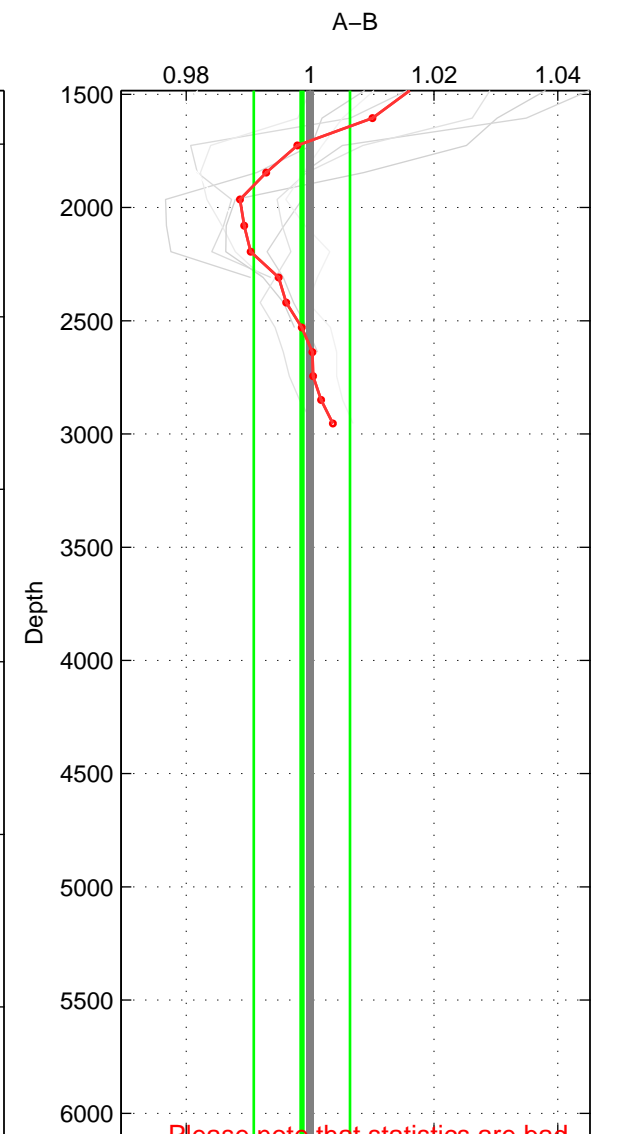

Cruise A (red). Date: Sep 1999 Cruisename: 585-49NZ19990823

Cruise B (blue). Date: Jun 2005 Cruisename: 605-49NZ20050525

\*\*\* "Favourite" values are means of spaces 1 2.

	Offset	O.StDev	Ratio	R.Stdev	Rating
SIGMA:	-1.309	1.312	0.992	0.008	3
THETA:	-1.148	1.205	0.993	0.007	3
DEPTH:	-0.232	1.237	0.999	0.008	2
FAV.:	-1.228	1.259	0.992	0.008	3

Profiles of A: 2  
 Profiles of B: 7  
 Diff profs : 8  
 WMoffset (A-B): -1.3086  
 WMoffset stdev: 1.3124  
 WMratio (A/B): 0.99191  
 WMratio stdev: 0.0080579

Quality (1-5): 3

Profiles of A: 2  
 Profiles of B: 7  
 Diff profs : 8  
 WMoffset (A-B): -1.1476  
 WMoffset stdev: 1.2047  
 WMratio (A/B): 0.9929  
 WMratio stdev: 0.0074054

Quality (1-5): 3

Profiles of A: 2  
 Profiles of B: 7  
 Diff profs : 8  
 WMoffset (A-B): -0.2316  
 WMoffset stdev: 1.237  
 WMratio (A/B): 0.99868  
 WMratio stdev: 0.0077767

Quality (1-5): 2

Please note that statistics are bad.