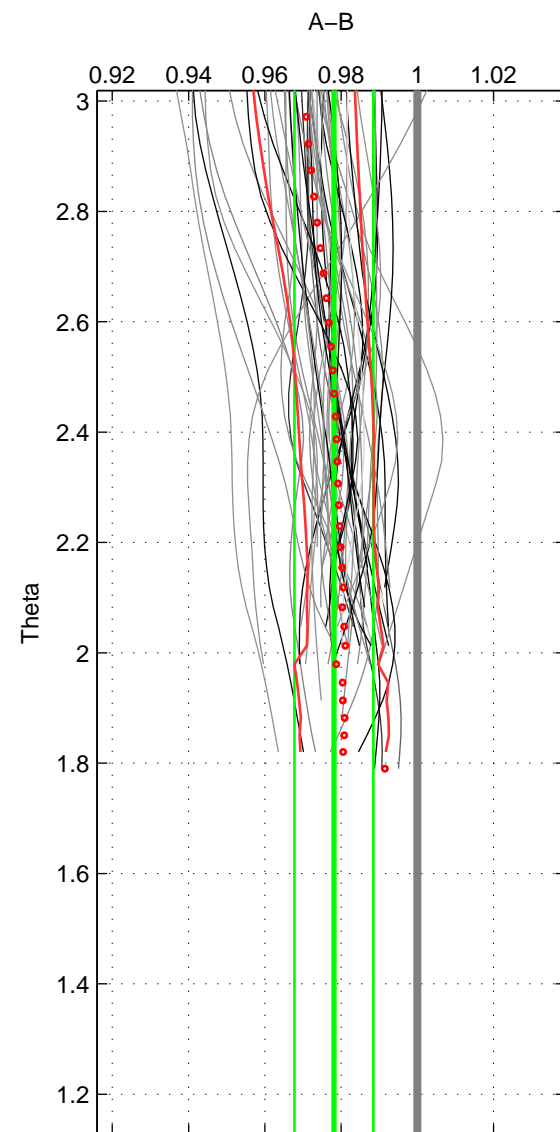

Cruise A (red). Date: Apr 2004 Cruisename: 665-49UF20040421

Cruise B (blue). Date: Feb 2008 Cruisename: 717-49UP20080122

*** "Favourite" values are means of spaces 1 2.

	Offset	O.StDev	Ratio	R.Stdev	Rating
SIGMA:	-3.040	1.485	0.978	0.011	5
THETA:	-3.041	1.464	0.978	0.010	5
DEPTH:	-2.466	0.084	0.982	0.001	3
FAV. :	-3.041	1.475	0.978	0.010	5

Profiles of A: 32
 Profiles of B: 17
 Diff profs : 51
 WMoffset (A-B): -3.0401
 WMoffset stdev: 1.4854
 WMratio (A/B): 0.97804
 WMratio stdev: 0.010553

Quality (1-5): 5

Profiles of A: 32
 Profiles of B: 17
 Diff profs : 51
 WMoffset (A-B): -3.0412
 WMoffset stdev: 1.4637
 WMratio (A/B): 0.97812
 WMratio stdev: 0.010332

Quality (1-5): 5

Profiles of A: 32
 Profiles of B: 17
 Diff profs : 51
 WMoffset (A-B): -2.4659
 WMoffset stdev: 0.084434
 WMratio (A/B): 0.98214
 WMratio stdev: 0.00060445

Quality (1-5): 3

Please note that statistics are bad.