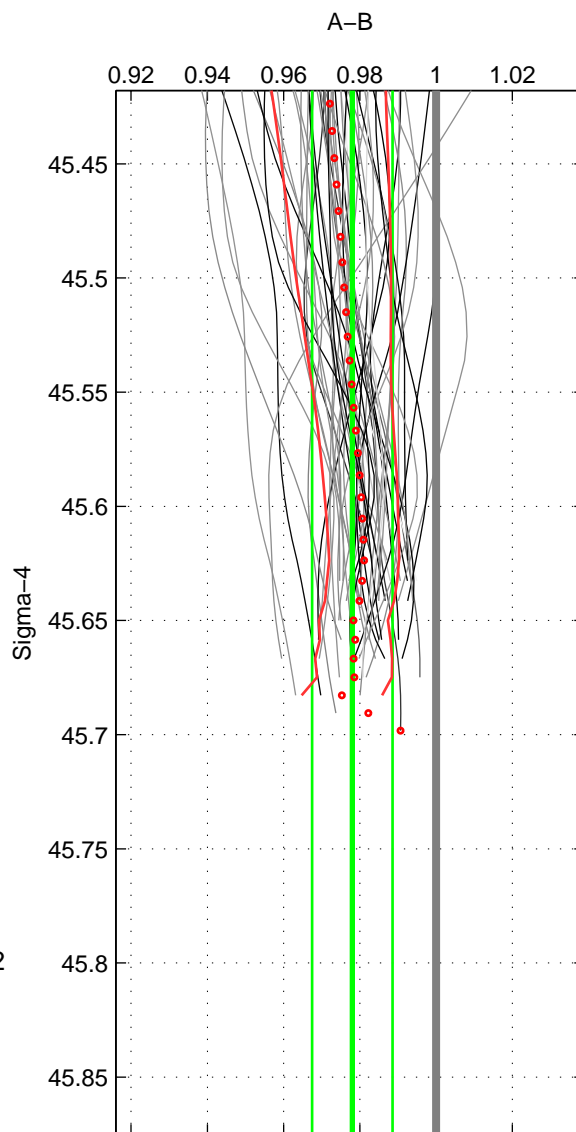

Cruise A (red). Date: Apr 2004 Cruisename: 665-49UF20040421

Cruise B (blue). Date: Feb 2008 Cruisename: 717-49UP20080122

*** "Favourite" values are means of spaces 1 2.

	Offset	O.StDev	Ratio	R.Stdev	Rating
SIGMA:	-3.040	1.485	0.978	0.011	5
THETA:	-3.041	1.464	0.978	0.010	5
DEPTH:	-2.466	0.084	0.982	0.001	3
FAV. :	-3.041	1.475	0.978	0.010	5

Profiles of A: 32
 Profiles of B: 17
 Diff profs : 51
 WMoffset (A-B): -3.0401
 WMoffset stdev: 1.4854
 WMratio (A/B): 0.97804
 WMratio stdev: 0.010553

Quality (1-5): 5

Profiles of A: 32
 Profiles of B: 17
 Diff profs : 51
 WMoffset (A-B): -3.0412
 WMoffset stdev: 1.4637
 WMratio (A/B): 0.97812
 WMratio stdev: 0.010332

Quality (1-5): 5

Profiles of A: 32
 Profiles of B: 17
 Diff profs : 51
 WMoffset (A-B): -2.4659
 WMoffset stdev: 0.084434
 WMratio (A/B): 0.98214
 WMratio stdev: 0.00060445

Quality (1-5): 3

Please note that statistics are bad.