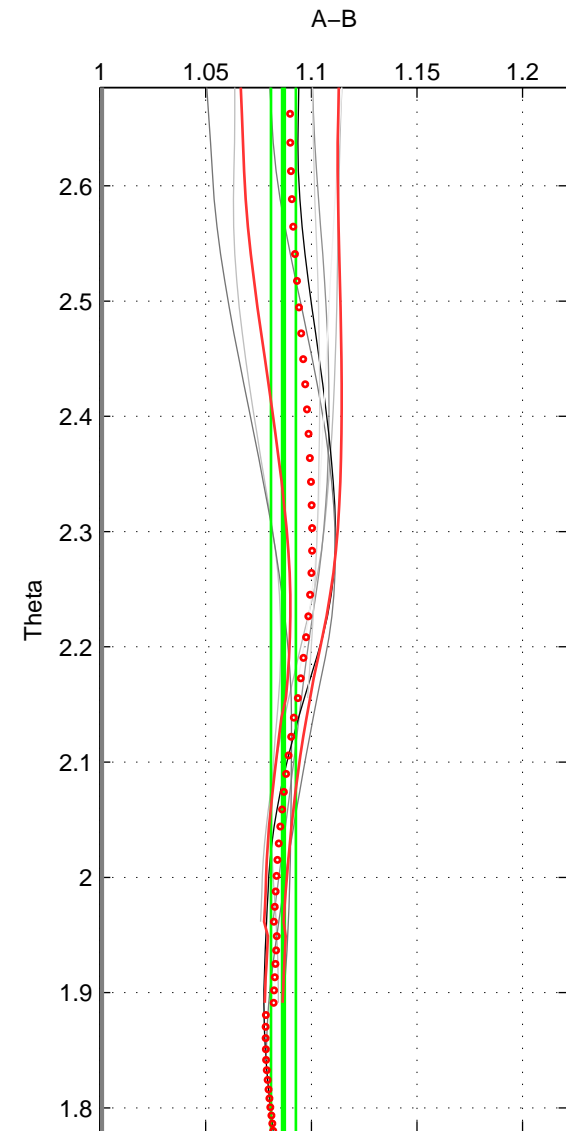

Cruise A (red). Date: Jul 2005 Cruisename: 669-49UF20050615

Cruise B (blue). Date: Jul 2001 Cruisename: 694-49UP20010619

*** "Favourite" values are means of spaces 1 2 3.

	Offset	O.StDev	Ratio	R.Stdev	Rating
SIGMA:	12.516	0.861	1.087	0.006	2
THETA:	12.423	0.813	1.087	0.006	2
DEPTH:	11.903	1.036	1.082	0.007	2
FAV. :	12.281	0.903	1.086	0.006	2

Profiles of A: 6
 Profiles of B: 2
 Diff profs : 8
 WMoffset (A-B): 12.5163
 WMoffset stdev: 0.86074
 WMratio (A/B): 1.0874
 WMratio stdev: 0.006211

Quality (1-5): 2

Profiles of A: 6
 Profiles of B: 2
 Diff profs : 8
 WMoffset (A-B): 12.423
 WMoffset stdev: 0.81273
 WMratio (A/B): 1.0868
 WMratio stdev: 0.0058641

Quality (1-5): 2

Profiles of A: 6
 Profiles of B: 2
 Diff profs : 8
 WMoffset (A-B): 11.9033
 WMoffset stdev: 1.0365
 WMratio (A/B): 1.0824
 WMratio stdev: 0.0073238

Quality (1-5): 2