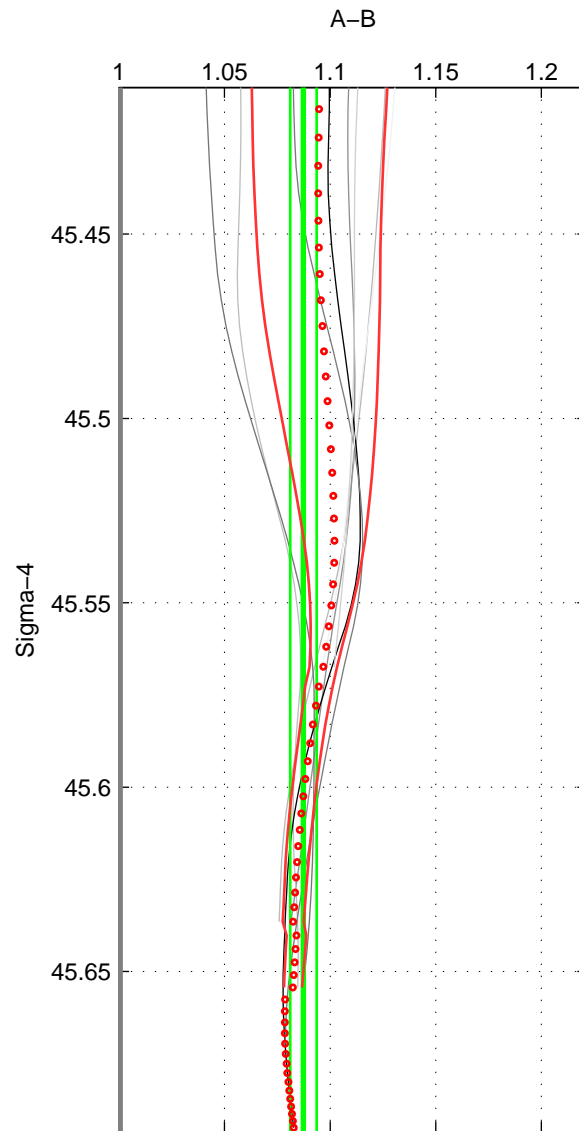

Cruise A (red). Date: Jul 2005 Cruisename: 669-49UF20050615

Cruise B (blue). Date: Jul 2001 Cruisename: 694-49UP20010619

*** "Favourite" values are means of spaces 1 2 3.

	Offset	O.StDev	Ratio	R.Stdev	Rating
SIGMA:	12.516	0.861	1.087	0.006	2
THETA:	12.423	0.813	1.087	0.006	2
DEPTH:	11.903	1.036	1.082	0.007	2
FAV. :	12.281	0.903	1.086	0.006	2

Profiles of A: 6
 Profiles of B: 2
 Diff profs : 8
 WMoffset (A-B): 12.5163
 WMoffset stdev: 0.86074
 WMratio (A/B): 1.0874
 WMratio stdev: 0.006211

Quality (1-5): 2

Profiles of A: 6
 Profiles of B: 2
 Diff profs : 8
 WMoffset (A-B): 12.423
 WMoffset stdev: 0.81273
 WMratio (A/B): 1.0868
 WMratio stdev: 0.0058641

Quality (1-5): 2

Profiles of A: 6
 Profiles of B: 2
 Diff profs : 8
 WMoffset (A-B): 11.9033
 WMoffset stdev: 1.0365
 WMratio (A/B): 1.0824
 WMratio stdev: 0.0073238

Quality (1-5): 2