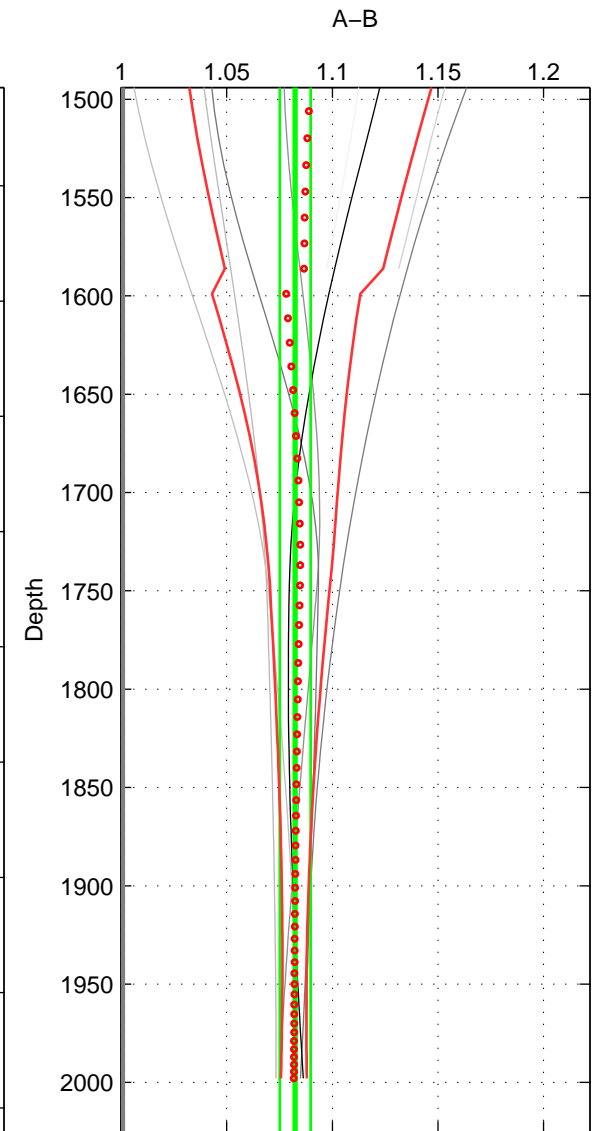

Cruise A (red). Date: Jul 2005 Cruisename: 669-49UF20050615

Cruise B (blue). Date: Jul 2001 Cruisename: 694-49UP20010619

*** "Favourite" values are means of spaces 1 2 3.

	Offset	O.StDev	Ratio	R.Stdev	Rating
SIGMA:	12.516	0.861	1.087	0.006	2
THETA:	12.423	0.813	1.087	0.006	2
DEPTH:	11.903	1.036	1.082	0.007	2
FAV. :	12.281	0.903	1.086	0.006	2

Profiles of A: 6
 Profiles of B: 2
 Diff profs : 8
 WMoffset (A-B): 12.5163
 WMoffset stdev: 0.86074
 WMratio (A/B): 1.0874
 WMratio stdev: 0.006211

Quality (1-5): 2

Profiles of A: 6
 Profiles of B: 2
 Diff profs : 8
 WMoffset (A-B): 12.423
 WMoffset stdev: 0.81273
 WMratio (A/B): 1.0868
 WMratio stdev: 0.0058641

Quality (1-5): 2

Profiles of A: 6
 Profiles of B: 2
 Diff profs : 8
 WMoffset (A-B): 11.9033
 WMoffset stdev: 1.0365
 WMratio (A/B): 1.0824
 WMratio stdev: 0.0073238

Quality (1-5): 2