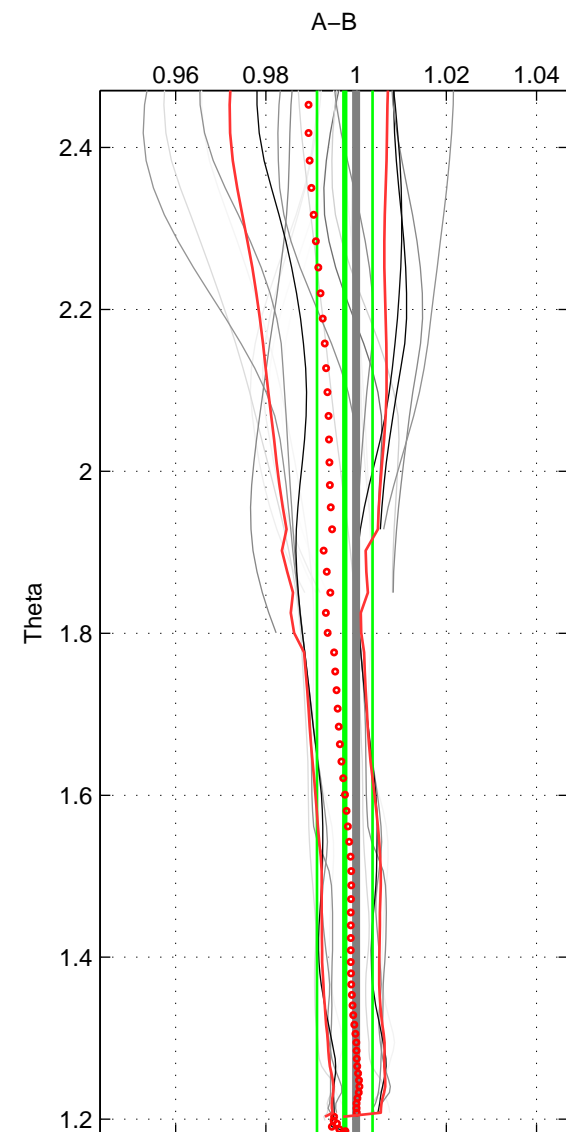

Cruise A (red). Date: Nov 1995 Cruisename: 625-49RY19951115

Cruise B (blue). Date: Feb 2006 Cruisename: 670-49UF20060118

\*\*\* "Favourite" values are means of spaces 1 2.

	Offset	O.StDev	Ratio	R.Stdev	Rating
SIGMA:	-0.995	1.766	0.993	0.012	5
THETA:	-0.359	0.863	0.997	0.006	5
DEPTH:	-0.839	0.219	0.994	0.001	3
FAV. :	-0.677	1.315	0.995	0.009	5

Profiles of A: 9  
 Profiles of B: 6  
 Diff profs : 21  
 WMoffset (A-B): -0.99469  
 WMoffset stdev: 1.766  
 WMratio (A/B): 0.99312  
 WMratio stdev: 0.012403

Quality (1-5): 5

Profiles of A: 9  
 Profiles of B: 6  
 Diff profs : 21  
 WMoffset (A-B): -0.35939  
 WMoffset stdev: 0.86336  
 WMratio (A/B): 0.99747  
 WMratio stdev: 0.006141

Quality (1-5): 5

Profiles of A: 9  
 Profiles of B: 6  
 Diff profs : 21  
 WMoffset (A-B): -0.83884  
 WMoffset stdev: 0.21856  
 WMratio (A/B): 0.99424  
 WMratio stdev: 0.0014916

Quality (1-5): 3

Please note that statistics are bad.