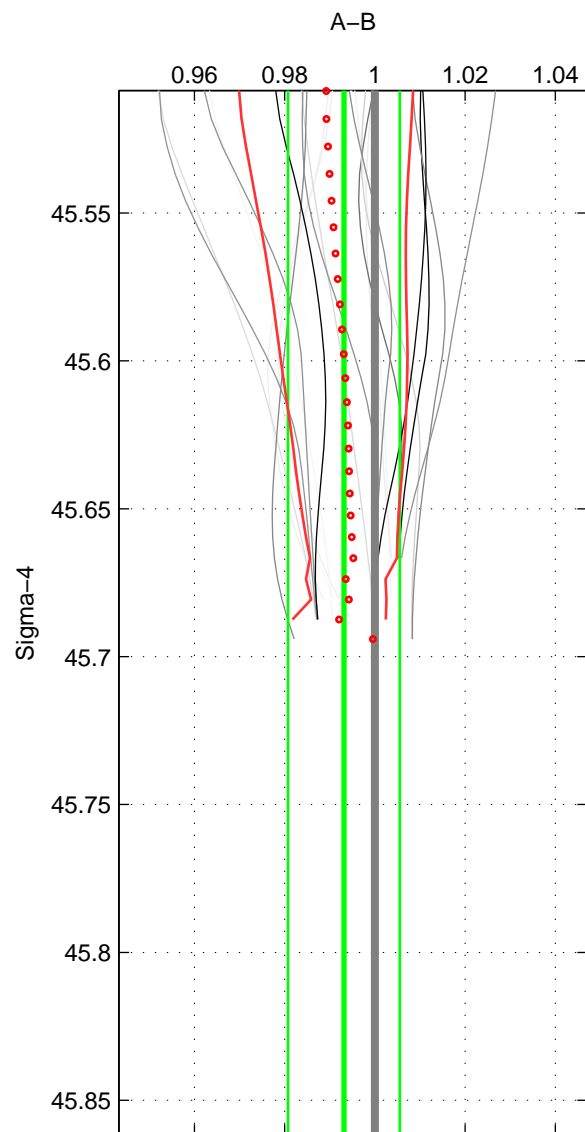

Cruise A (red). Date: Nov 1995 Cruisename: 625-49RY19951115

Cruise B (blue). Date: Feb 2006 Cruisename: 670-49UF20060118

\*\*\* "Favourite" values are means of spaces 1 2.

	Offset	O.StDev	Ratio	R.Stdev	Rating
SIGMA:	-0.995	1.766	0.993	0.012	5
THETA:	-0.359	0.863	0.997	0.006	5
DEPTH:	-0.839	0.219	0.994	0.001	3
FAV. :	-0.677	1.315	0.995	0.009	5

Profiles of A: 9  
 Profiles of B: 6  
 Diff profs : 21  
 WMoffset (A-B): -0.99469  
 WMoffset stdev: 1.766  
 WMratio (A/B): 0.99312  
 WMratio stdev: 0.012403

Quality (1-5): 5

Profiles of A: 9  
 Profiles of B: 6  
 Diff profs : 21  
 WMoffset (A-B): -0.35939  
 WMoffset stdev: 0.86336  
 WMratio (A/B): 0.99747  
 WMratio stdev: 0.006141

Quality (1-5): 5

Profiles of A: 9  
 Profiles of B: 6  
 Diff profs : 21  
 WMoffset (A-B): -0.83884  
 WMoffset stdev: 0.21856  
 WMratio (A/B): 0.99424  
 WMratio stdev: 0.0014916

Quality (1-5): 3

Please note that statistics are bad.