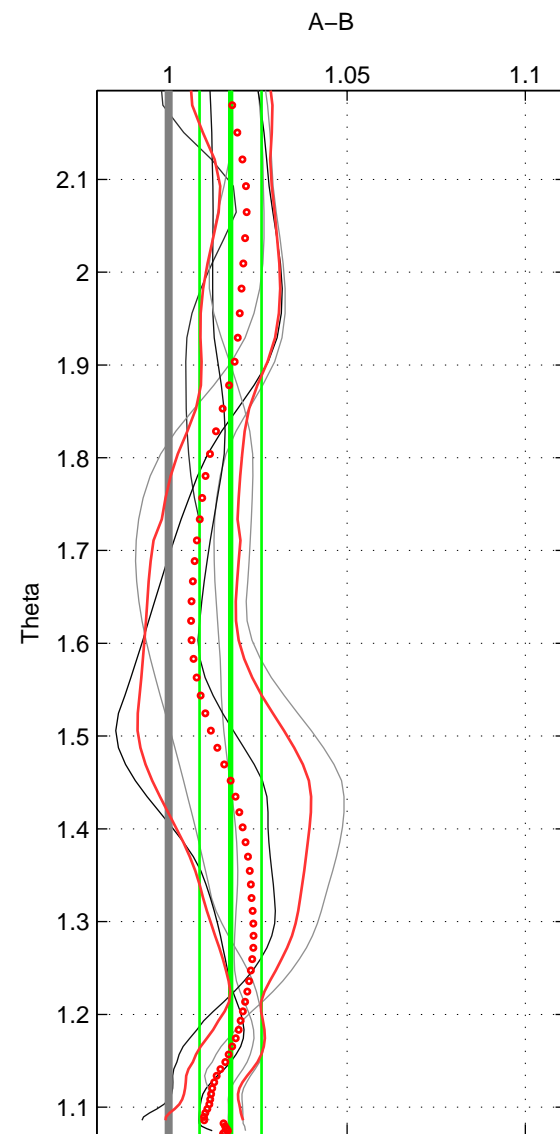

Cruise A (red). Date: Nov 1997 Cruisename: 581-49NZ19971111

Cruise B (blue). Date: May 1999 Cruisename: 687-49UP19990419

\*\*\* "Favourite" values are means of spaces 1 2 3.

	Offset	O.StDev	Ratio	R.Stdev	Rating
SIGMA:	2.870	1.176	1.018	0.008	4
THETA:	2.646	1.302	1.017	0.009	4
DEPTH:	2.702	1.438	1.018	0.010	4
FAV.:	2.739	1.305	1.018	0.009	4

Profiles of A: 3  
 Profiles of B: 6  
 Diff profs : 6  
 WMoffset (A-B): 2.8704  
 WMoffset stdev: 1.1762  
 WMratio (A/B): 1.0184  
 WMratio stdev: 0.007752

Quality (1-5): 4

Profiles of A: 3  
 Profiles of B: 6  
 Diff profs : 6  
 WMoffset (A-B): 2.646  
 WMoffset stdev: 1.302  
 WMratio (A/B): 1.0173  
 WMratio stdev: 0.0086813

Quality (1-5): 4

Profiles of A: 3  
 Profiles of B: 6  
 Diff profs : 6  
 WMoffset (A-B): 2.7015  
 WMoffset stdev: 1.4377  
 WMratio (A/B): 1.0177  
 WMratio stdev: 0.0095704

Quality (1-5): 4