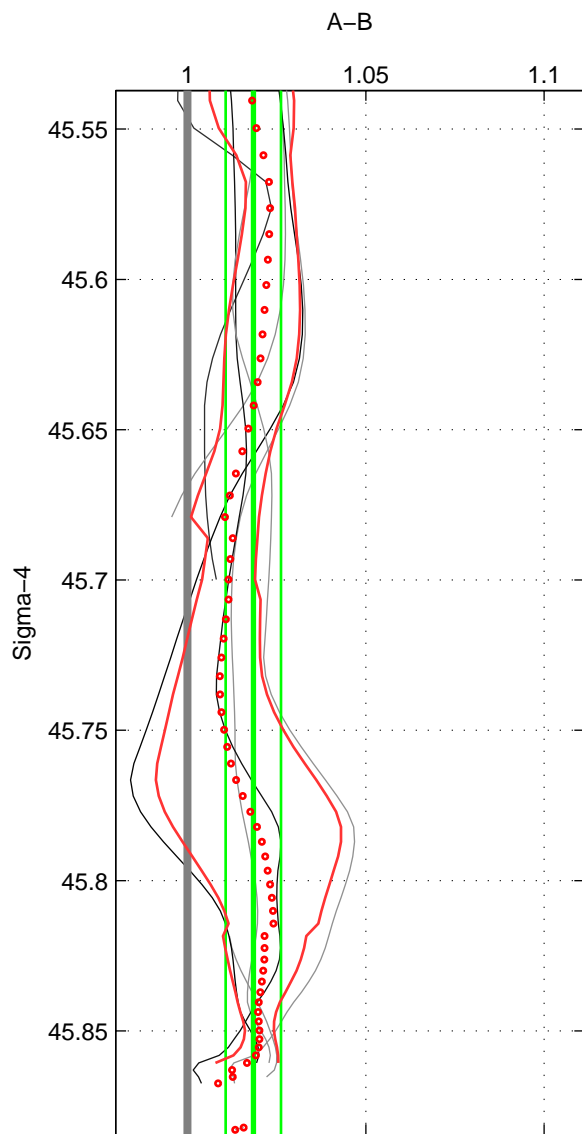

Cruise A (red). Date: Nov 1997 Cruisename: 581-49NZ19971111

Cruise B (blue). Date: May 1999 Cruisename: 687-49UP19990419

\*\*\* "Favourite" values are means of spaces 1 2 3.

	Offset	O.StDev	Ratio	R.Stdev	Rating
SIGMA:	2.870	1.176	1.018	0.008	4
THETA:	2.646	1.302	1.017	0.009	4
DEPTH:	2.702	1.438	1.018	0.010	4
FAV.:	2.739	1.305	1.018	0.009	4

Profiles of A: 3  
 Profiles of B: 6  
 Diff profs : 6  
 WMoffset (A-B): 2.8704  
 WMoffset stdev: 1.1762  
 WMratio (A/B): 1.0184  
 WMratio stdev: 0.007752

Quality (1-5): 4

Profiles of A: 3  
 Profiles of B: 6  
 Diff profs : 6  
 WMoffset (A-B): 2.646  
 WMoffset stdev: 1.302  
 WMratio (A/B): 1.0173  
 WMratio stdev: 0.0086813

Quality (1-5): 4

Profiles of A: 3  
 Profiles of B: 6  
 Diff profs : 6  
 WMoffset (A-B): 2.7015  
 WMoffset stdev: 1.4377  
 WMratio (A/B): 1.0177  
 WMratio stdev: 0.0095704

Quality (1-5): 4