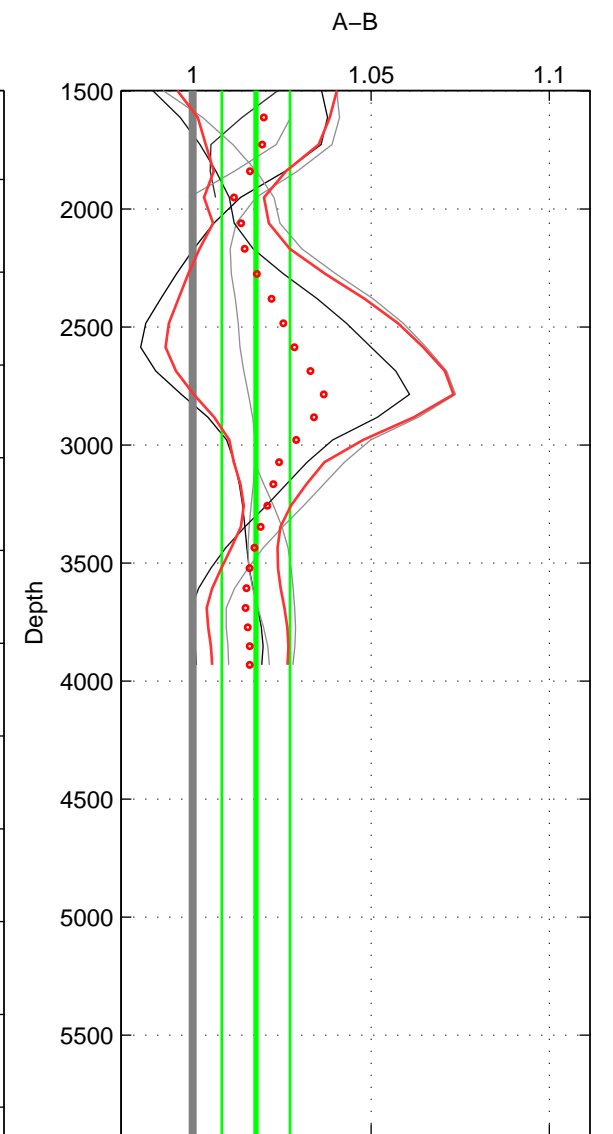

Cruise A (red). Date: Nov 1997 Cruisename: 581-49NZ19971111

Cruise B (blue). Date: May 1999 Cruisename: 687-49UP19990419

\*\*\* "Favourite" values are means of spaces 1 2 3.

	Offset	O.StDev	Ratio	R.Stdev	Rating
SIGMA:	2.870	1.176	1.018	0.008	4
THETA:	2.646	1.302	1.017	0.009	4
DEPTH:	2.702	1.438	1.018	0.010	4
FAV.:	2.739	1.305	1.018	0.009	4

Profiles of A: 3  
 Profiles of B: 6  
 Diff profs : 6  
 WMoffset (A-B): 2.8704  
 WMoffset stdev: 1.1762  
 WMratio (A/B): 1.0184  
 WMratio stdev: 0.007752

Quality (1-5): 4

Profiles of A: 3  
 Profiles of B: 6  
 Diff profs : 6  
 WMoffset (A-B): 2.646  
 WMoffset stdev: 1.302  
 WMratio (A/B): 1.0173  
 WMratio stdev: 0.0086813

Quality (1-5): 4

Profiles of A: 3  
 Profiles of B: 6  
 Diff profs : 6  
 WMoffset (A-B): 2.7015  
 WMoffset stdev: 1.4377  
 WMratio (A/B): 1.0177  
 WMratio stdev: 0.0095704

Quality (1-5): 4