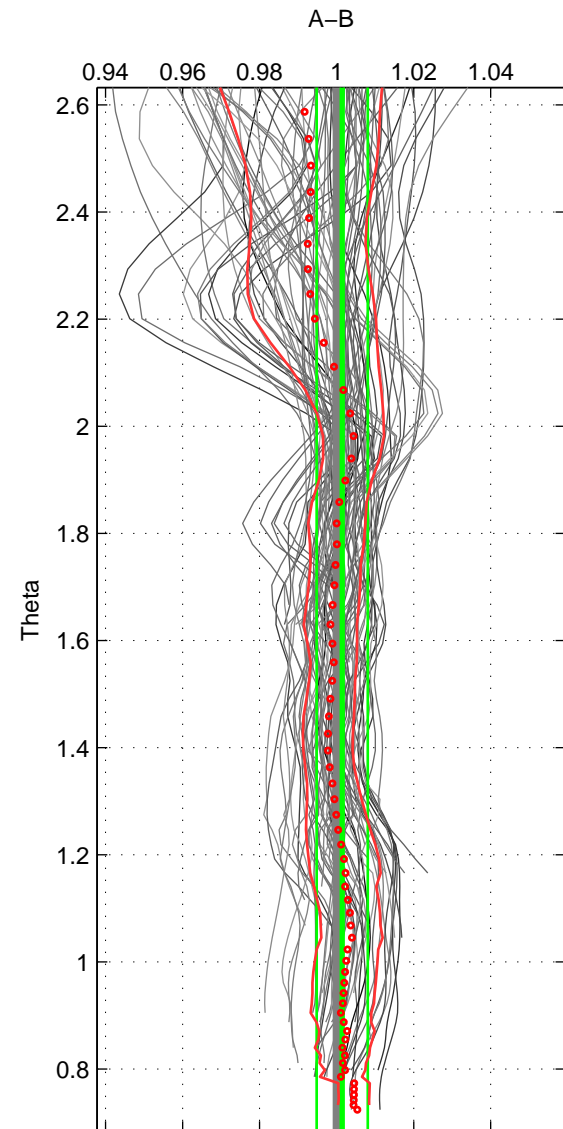

Cruise A (red). Date: Aug 1995 Cruisename: 351-316N19950715  
 Cruise B (blue). Date: Dec 1995 Cruisename: 354-316N19951202

\*\*\* "Favourite" values are means of spaces 1 2 3.

	Offset	O.StDev	Ratio	R.Stdev	Rating
SIGMA:	0.149	0.855	1.001	0.007	5
THETA:	0.182	0.844	1.001	0.007	5
DEPTH:	0.095	0.750	1.001	0.006	5
FAV.:	0.142	0.816	1.001	0.006	5

Profiles of A: 18  
 Profiles of B: 10  
 Diff profs : 75  
 WMoffset (A-B): 0.14877  
 WMoffset stdev: 0.85474  
 WMratio (A/B): 1.0012  
 WMratio stdev: 0.0067353

Quality (1-5): 5

Profiles of A: 18  
 Profiles of B: 10  
 Diff profs : 75  
 WMoffset (A-B): 0.18195  
 WMoffset stdev: 0.84369  
 WMratio (A/B): 1.0014  
 WMratio stdev: 0.0066438

Quality (1-5): 5

Profiles of A: 18  
 Profiles of B: 10  
 Diff profs : 75  
 WMoffset (A-B): 0.095083  
 WMoffset stdev: 0.74996  
 WMratio (A/B): 1.0007  
 WMratio stdev: 0.0059143

Quality (1-5): 5