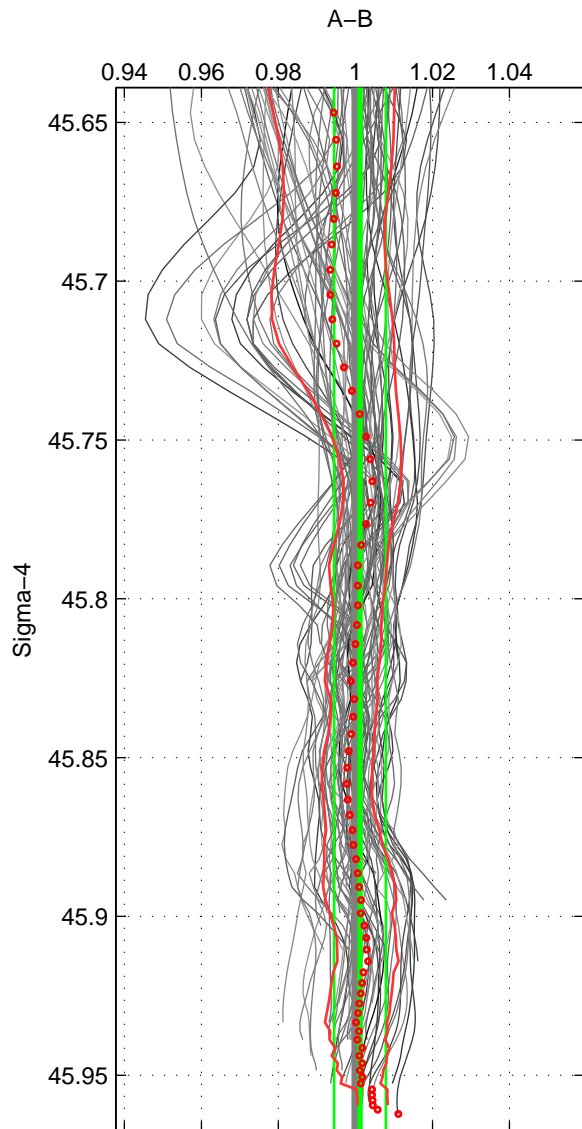

Cruise A (red). Date: Aug 1995 Cruisename: 351-316N19950715  
 Cruise B (blue). Date: Dec 1995 Cruisename: 354-316N19951202

\*\*\* "Favourite" values are means of spaces 1 2 3.

	Offset	O.StDev	Ratio	R.Stdev	Rating
SIGMA:	0.149	0.855	1.001	0.007	5
THETA:	0.182	0.844	1.001	0.007	5
DEPTH:	0.095	0.750	1.001	0.006	5
FAV.:	0.142	0.816	1.001	0.006	5

Profiles of A: 18  
 Profiles of B: 10  
 Diff profs : 75  
 WMoffset (A-B): 0.14877  
 WMoffset stdev: 0.85474  
 WMratio (A/B): 1.0012  
 WMratio stdev: 0.0067353

Quality (1-5): 5

Profiles of A: 18  
 Profiles of B: 10  
 Diff profs : 75  
 WMoffset (A-B): 0.18195  
 WMoffset stdev: 0.84369  
 WMratio (A/B): 1.0014  
 WMratio stdev: 0.0066438

Quality (1-5): 5

Profiles of A: 18  
 Profiles of B: 10  
 Diff profs : 75  
 WMoffset (A-B): 0.095083  
 WMoffset stdev: 0.74996  
 WMratio (A/B): 1.0007  
 WMratio stdev: 0.0059143

Quality (1-5): 5