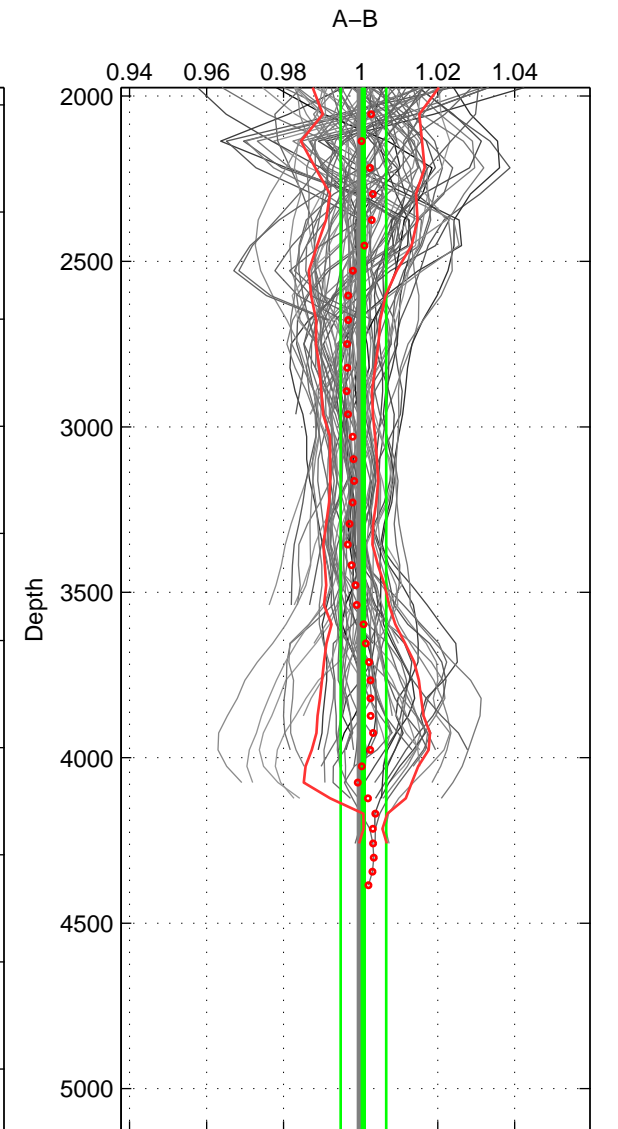

Cruise A (red). Date: Aug 1995 Cruisename: 351-316N19950715  
 Cruise B (blue). Date: Dec 1995 Cruisename: 354-316N19951202

\*\*\* "Favourite" values are means of spaces 1 2 3.

	Offset	O.StDev	Ratio	R.Stdev	Rating
SIGMA:	0.149	0.855	1.001	0.007	5
THETA:	0.182	0.844	1.001	0.007	5
DEPTH:	0.095	0.750	1.001	0.006	5
FAV.:	0.142	0.816	1.001	0.006	5

Profiles of A: 18  
 Profiles of B: 10  
 Diff profs : 75  
 WMoffset (A-B): 0.14877  
 WMoffset stdev: 0.85474  
 WMratio (A/B): 1.0012  
 WMratio stdev: 0.0067353

Quality (1-5): 5

Profiles of A: 18  
 Profiles of B: 10  
 Diff profs : 75  
 WMoffset (A-B): 0.18195  
 WMoffset stdev: 0.84369  
 WMratio (A/B): 1.0014  
 WMratio stdev: 0.0066438

Quality (1-5): 5

Profiles of A: 18  
 Profiles of B: 10  
 Diff profs : 75  
 WMoffset (A-B): 0.095083  
 WMoffset stdev: 0.74996  
 WMratio (A/B): 1.0007  
 WMratio stdev: 0.0059143

Quality (1-5): 5