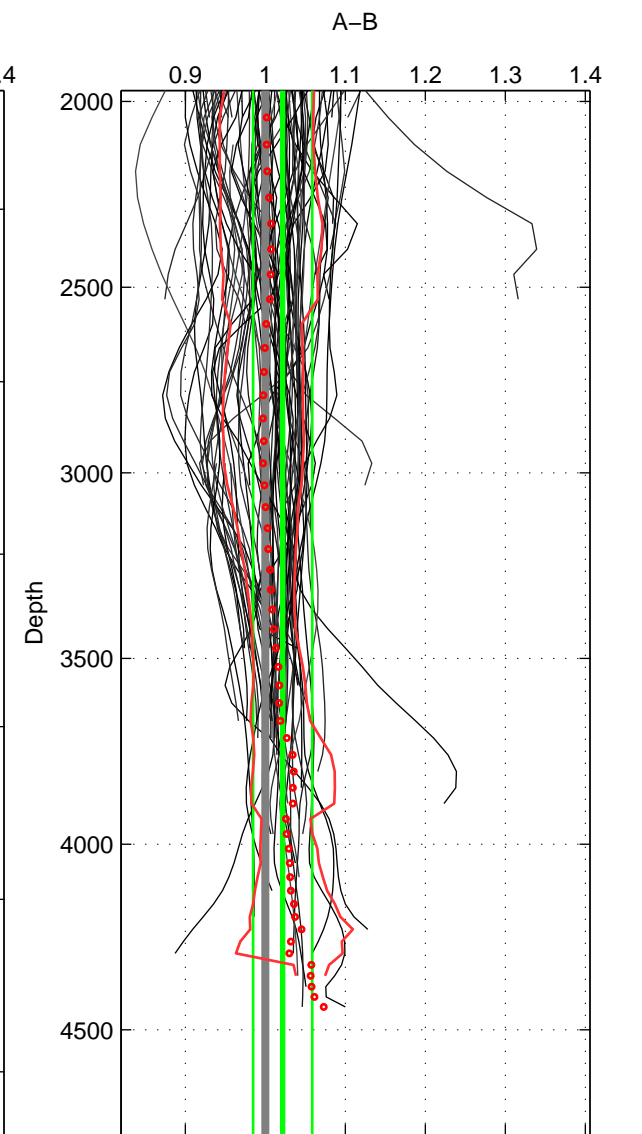

Cruise A (red). Date: Apr 2008 Cruisename: 339-09AR20080322

Cruise B (blue). Date: Jan 2011 Cruisename: 340-09AR20110104

\*\*\* "Favourite" values are means of spaces 1 2 3.

	Offset	O.StDev	Ratio	R.Stdev	Rating
SIGMA:	2.335	2.111	1.025	0.022	5
THETA:	2.436	2.252	1.025	0.023	5
DEPTH:	2.530	4.293	1.022	0.037	5
FAV.:	2.434	2.885	1.024	0.027	5

Profiles of A: 56  
 Profiles of B: 46  
 Diff profs : 96  
 WMoffset (A-B): 2.3347  
 WMoffset stdev: 2.1112  
 WMratio (A/B): 1.0247  
 WMratio stdev: 0.021798

Quality (1-5): 5

Profiles of A: 56  
 Profiles of B: 46  
 Diff profs : 96  
 WMoffset (A-B): 2.4364  
 WMoffset stdev: 2.2524  
 WMratio (A/B): 1.0248  
 WMratio stdev: 0.022579

Quality (1-5): 5

Profiles of A: 56  
 Profiles of B: 46  
 Diff profs : 96  
 WMoffset (A-B): 2.5299  
 WMoffset stdev: 4.2929  
 WMratio (A/B): 1.0216  
 WMratio stdev: 0.036839

Quality (1-5): 5