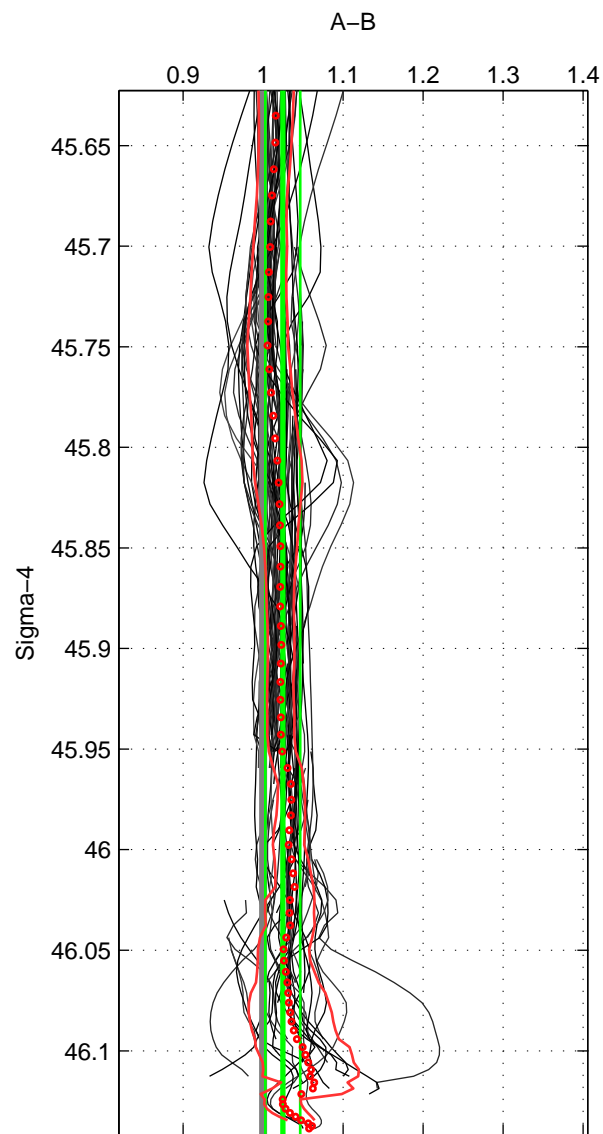

Cruise A (red). Date: Apr 2008 Cruisename: 339-09AR20080322

Cruise B (blue). Date: Jan 2011 Cruisename: 340-09AR20110104

\*\*\* "Favourite" values are means of spaces 1 2 3.

	Offset	O.StDev	Ratio	R.Stdev	Rating
SIGMA:	2.335	2.111	1.025	0.022	5
THETA:	2.436	2.252	1.025	0.023	5
DEPTH:	2.530	4.293	1.022	0.037	5
FAV.:	2.434	2.885	1.024	0.027	5

Profiles of A: 56  
 Profiles of B: 46  
 Diff profs : 96  
 WMoffset (A-B): 2.3347  
 WMoffset stdev: 2.1112  
 WMratio (A/B): 1.0247  
 WMratio stdev: 0.021798

Quality (1-5): 5

Profiles of A: 56  
 Profiles of B: 46  
 Diff profs : 96  
 WMoffset (A-B): 2.4364  
 WMoffset stdev: 2.2524  
 WMratio (A/B): 1.0248  
 WMratio stdev: 0.022579

Quality (1-5): 5

Profiles of A: 56  
 Profiles of B: 46  
 Diff profs : 96  
 WMoffset (A-B): 2.5299  
 WMoffset stdev: 4.2929  
 WMratio (A/B): 1.0216  
 WMratio stdev: 0.036839

Quality (1-5): 5