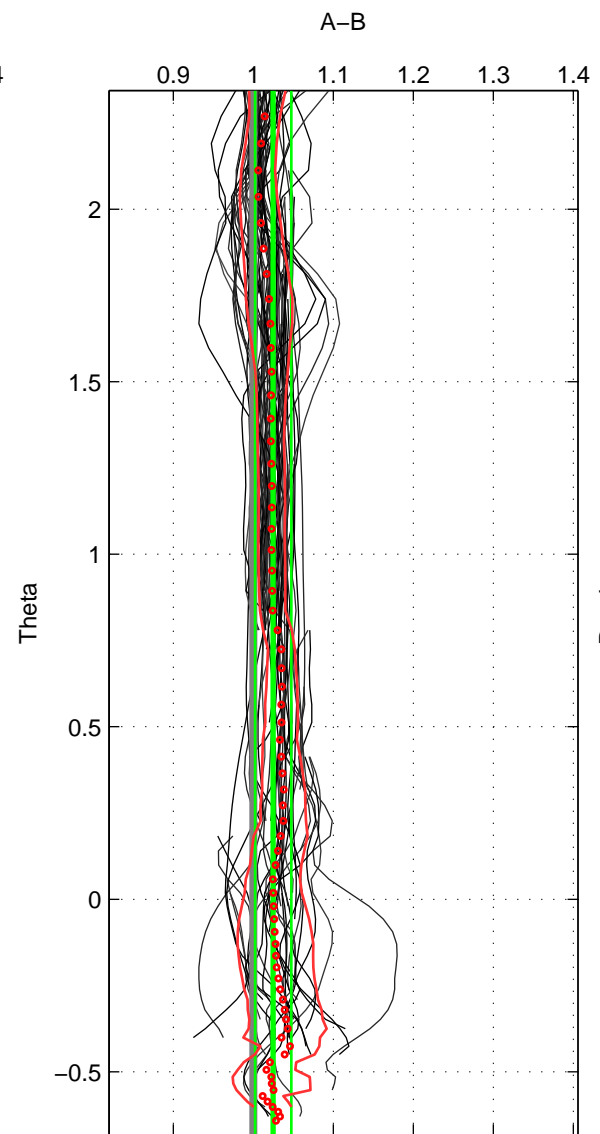

Cruise A (red). Date: Apr 2008 Cruisename: 339-09AR20080322

Cruise B (blue). Date: Jan 2011 Cruisename: 340-09AR20110104

\*\*\* "Favourite" values are means of spaces 1 2 3.

	Offset	O.StDev	Ratio	R.Stdev	Rating
SIGMA:	2.335	2.111	1.025	0.022	5
THETA:	2.436	2.252	1.025	0.023	5
DEPTH:	2.530	4.293	1.022	0.037	5
FAV.:	2.434	2.885	1.024	0.027	5

Profiles of A: 56  
 Profiles of B: 46  
 Diff profs : 96  
 WMoffset (A-B): 2.3347  
 WMoffset stdev: 2.1112  
 WMratio (A/B): 1.0247  
 WMratio stdev: 0.021798

Quality (1-5): 5

Profiles of A: 56  
 Profiles of B: 46  
 Diff profs : 96  
 WMoffset (A-B): 2.4364  
 WMoffset stdev: 2.2524  
 WMratio (A/B): 1.0248  
 WMratio stdev: 0.022579

Quality (1-5): 5

Profiles of A: 56  
 Profiles of B: 46  
 Diff profs : 96  
 WMoffset (A-B): 2.5299  
 WMoffset stdev: 4.2929  
 WMratio (A/B): 1.0216  
 WMratio stdev: 0.036839

Quality (1-5): 5