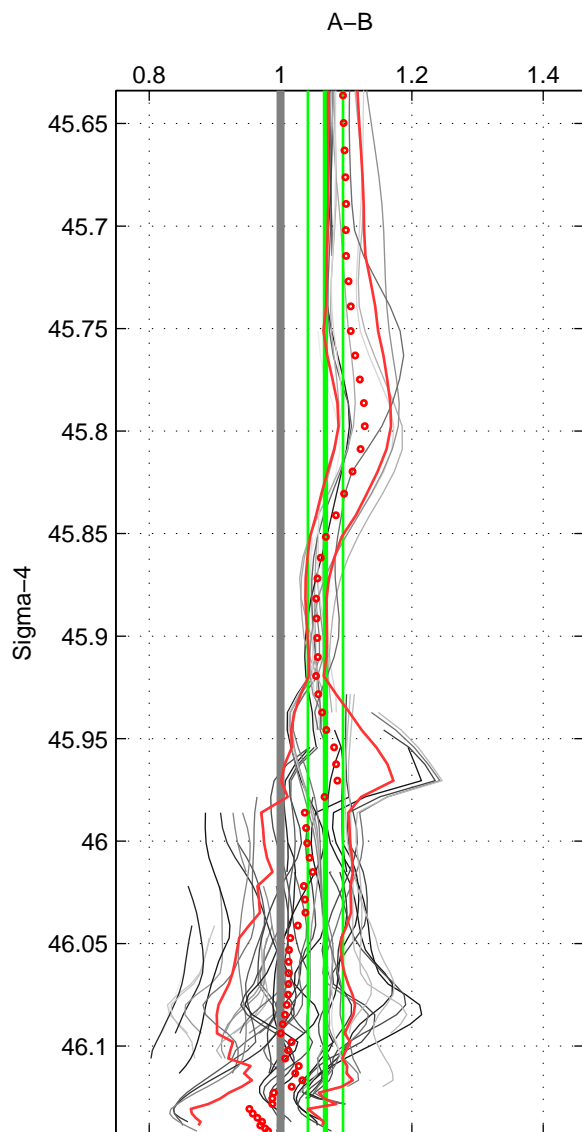

Cruise A (red). Date: Apr 2008 Cruisename: 339-09AR20080322
 Cruise B (blue). Date: Jan 1995 Cruisename: 384-49HH19941213

*** "Favourite" values are means of spaces 1 2 3.

	Offset	O.StDev	Ratio	R.Stdev	Rating
SIGMA:	6.393	2.332	1.068	0.027	5
THETA:	6.507	2.381	1.067	0.026	5
DEPTH:	7.279	6.768	1.067	0.061	5
FAV.:	6.726	3.827	1.067	0.038	5

Profiles of A: 25
 Profiles of B: 7
 Diff profs: 61
 WMoffset (A-B): 6.3929
 WMoffset stdev: 2.3323
 WMratio (A/B): 1.0684
 WMratio stdev: 0.026742

Quality (1-5): 5

Profiles of A: 25
 Profiles of B: 7
 Diff profs: 60
 WMoffset (A-B): 6.507
 WMoffset stdev: 2.381
 WMratio (A/B): 1.0669
 WMratio stdev: 0.025916

Quality (1-5): 5

Profiles of A: 25
 Profiles of B: 7
 Diff profs: 61
 WMoffset (A-B): 7.2789
 WMoffset stdev: 6.7685
 WMratio (A/B): 1.0669
 WMratio stdev: 0.060869

Quality (1-5): 5