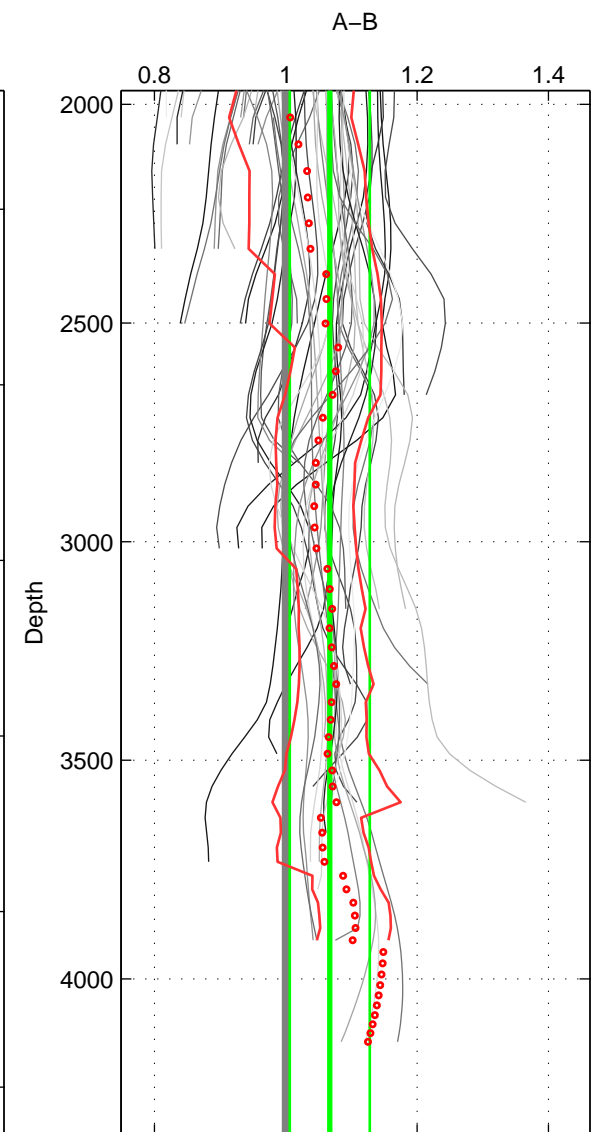

Cruise A (red). Date: Apr 2008 Cruisename: 339-09AR20080322
 Cruise B (blue). Date: Jan 1995 Cruisename: 384-49HH19941213

*** "Favourite" values are means of spaces 1 2 3.

	Offset	O.StDev	Ratio	R.Stdev	Rating
SIGMA:	6.393	2.332	1.068	0.027	5
THETA:	6.507	2.381	1.067	0.026	5
DEPTH:	7.279	6.768	1.067	0.061	5
FAV.:	6.726	3.827	1.067	0.038	5

Profiles of A: 25
 Profiles of B: 7
 Diff profs: 61
 WMoffset (A-B): 6.3929
 WMoffset stdev: 2.3323
 WMratio (A/B): 1.0684
 WMratio stdev: 0.026742

Quality (1-5): 5

Profiles of A: 25
 Profiles of B: 7
 Diff profs: 60
 WMoffset (A-B): 6.507
 WMoffset stdev: 2.381
 WMratio (A/B): 1.0669
 WMratio stdev: 0.025916

Quality (1-5): 5

Profiles of A: 25
 Profiles of B: 7
 Diff profs: 61
 WMoffset (A-B): 7.2789
 WMoffset stdev: 6.7685
 WMratio (A/B): 1.0669
 WMratio stdev: 0.060869

Quality (1-5): 5