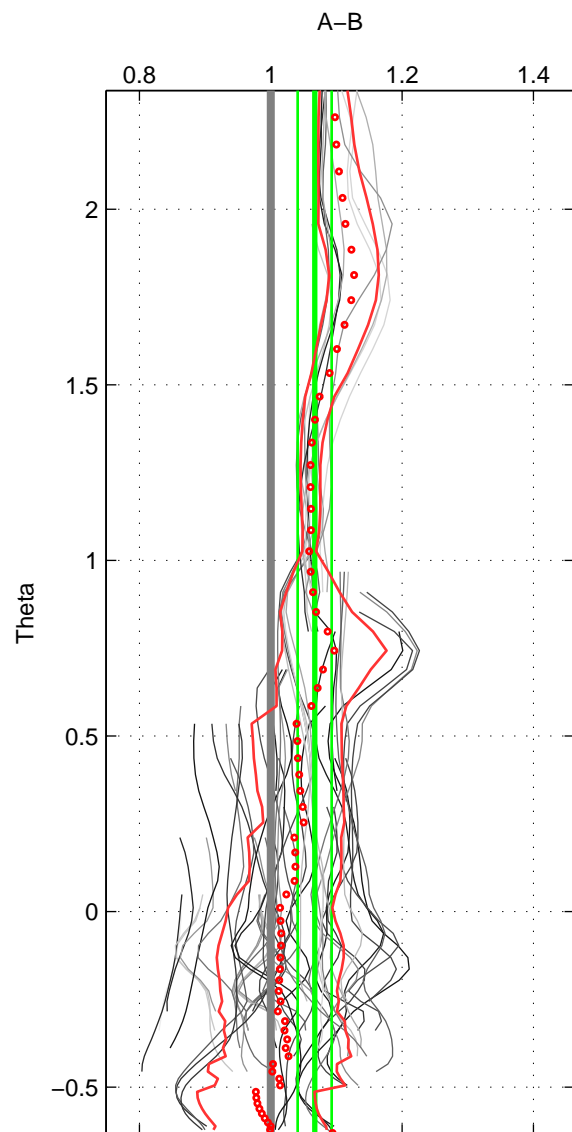

Cruise A (red). Date: Apr 2008 Cruisename: 339-09AR20080322
 Cruise B (blue). Date: Jan 1995 Cruisename: 384-49HH19941213

*** "Favourite" values are means of spaces 1 2 3.

	Offset	O.StDev	Ratio	R.Stdev	Rating
SIGMA:	6.393	2.332	1.068	0.027	5
THETA:	6.507	2.381	1.067	0.026	5
DEPTH:	7.279	6.768	1.067	0.061	5
FAV.:	6.726	3.827	1.067	0.038	5

Profiles of A: 25
 Profiles of B: 7
 Diff profs: 61
 WMoffset (A-B): 6.3929
 WMoffset stdev: 2.3323
 WMratio (A/B): 1.0684
 WMratio stdev: 0.026742

Quality (1-5): 5

Profiles of A: 25
 Profiles of B: 7
 Diff profs: 60
 WMoffset (A-B): 6.507
 WMoffset stdev: 2.381
 WMratio (A/B): 1.0669
 WMratio stdev: 0.025916

Quality (1-5): 5

Profiles of A: 25
 Profiles of B: 7
 Diff profs: 61
 WMoffset (A-B): 7.2789
 WMoffset stdev: 6.7685
 WMratio (A/B): 1.0669
 WMratio stdev: 0.060869

Quality (1-5): 5