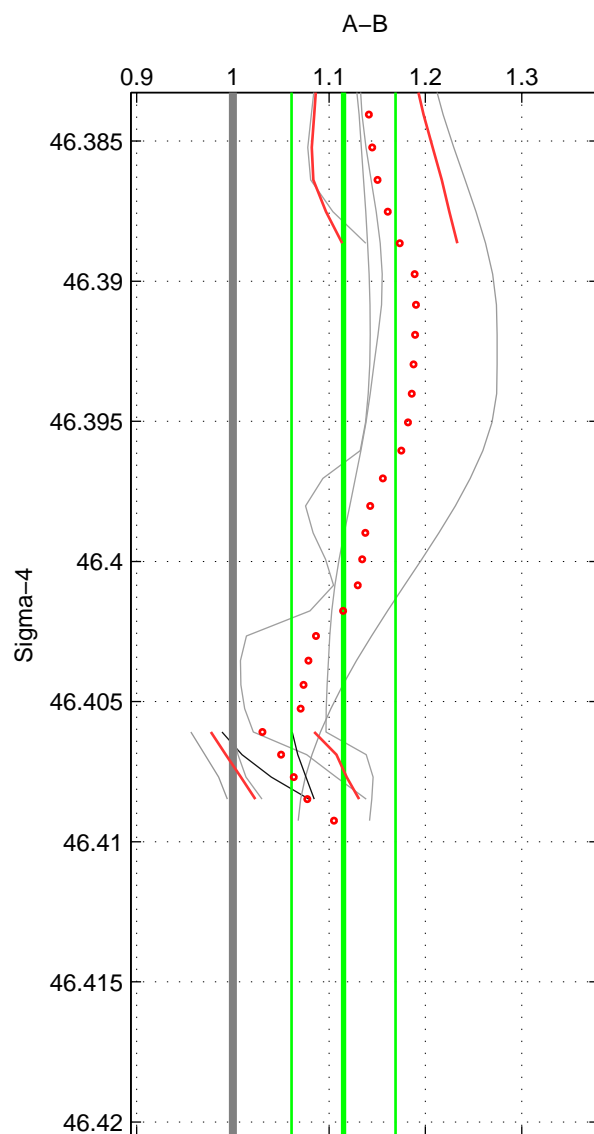

Cruise A (red). Date: Sep 1993 Cruisename: 3-06AQ19930806

Cruise B (blue). Date: Sep 1980 Cruisename: 111-77YM19800811

*** "Favourite" values are means of spaces 1 2 3.

	Offset	O.StDev	Ratio	R.Stdev	Rating
SIGMA:	1.190	0.491	1.115	0.054	2
THETA:	0.981	0.662	1.095	0.071	2
DEPTH:	0.765	0.562	1.068	0.055	2
FAV.:	0.979	0.572	1.093	0.060	2

Profiles of A: 5
 Profiles of B: 3
 Diff profs : 8
 WMoffset (A-B): 1.1903
 WMoffset stdev: 0.49106
 WMratio (A/B): 1.1149
 WMratio stdev: 0.054108

Quality (1-5): 2

Profiles of A: 5
 Profiles of B: 3
 Diff profs : 9
 WMoffset (A-B): 0.9811
 WMoffset stdev: 0.66234
 WMratio (A/B): 1.0951
 WMratio stdev: 0.070898

Quality (1-5): 2

Profiles of A: 5
 Profiles of B: 3
 Diff profs : 8
 WMoffset (A-B): 0.76485
 WMoffset stdev: 0.56214
 WMratio (A/B): 1.0682
 WMratio stdev: 0.054681

Quality (1-5): 2