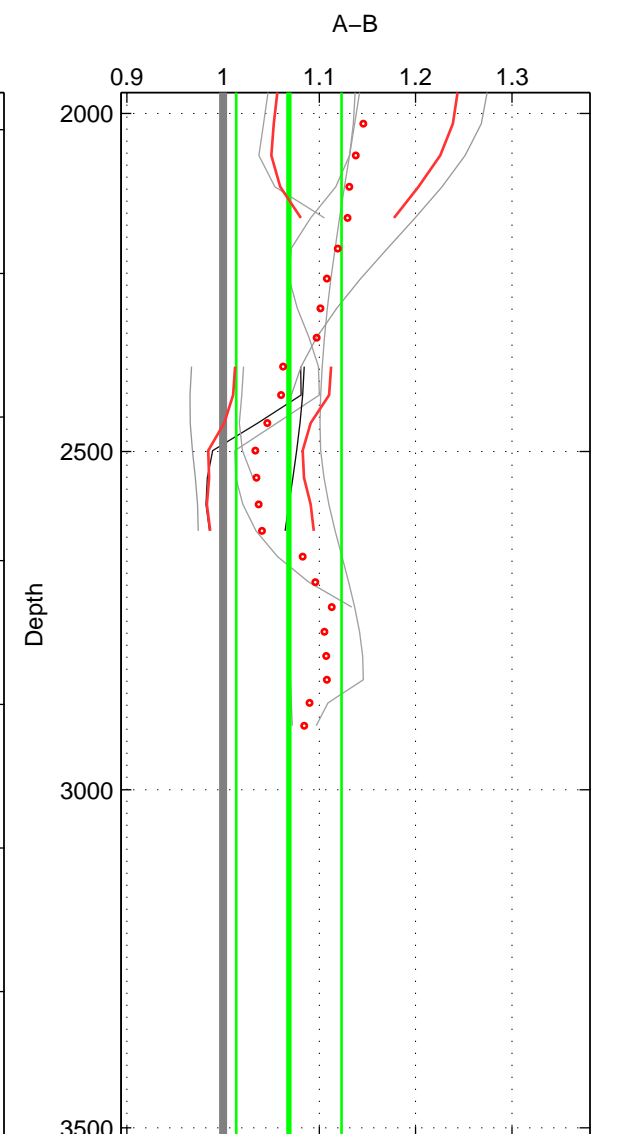

Cruise A (red). Date: Sep 1993 Cruisename: 3-06AQ19930806

Cruise B (blue). Date: Sep 1980 Cruisename: 111-77YM19800811

*** "Favourite" values are means of spaces 1 2 3.

	Offset	O.StDev	Ratio	R.Stdev	Rating
SIGMA:	1.190	0.491	1.115	0.054	2
THETA:	0.981	0.662	1.095	0.071	2
DEPTH:	0.765	0.562	1.068	0.055	2
FAV.:	0.979	0.572	1.093	0.060	2

Profiles of A: 5
 Profiles of B: 3
 Diff profs : 8
 WMoffset (A-B): 1.1903
 WMoffset stdev: 0.49106
 WMratio (A/B): 1.1149
 WMratio stdev: 0.054108

Quality (1-5): 2

Profiles of A: 5
 Profiles of B: 3
 Diff profs : 9
 WMoffset (A-B): 0.9811
 WMoffset stdev: 0.66234
 WMratio (A/B): 1.0951
 WMratio stdev: 0.070898

Quality (1-5): 2

Profiles of A: 5
 Profiles of B: 3
 Diff profs : 8
 WMoffset (A-B): 0.76485
 WMoffset stdev: 0.56214
 WMratio (A/B): 1.0682
 WMratio stdev: 0.054681

Quality (1-5): 2