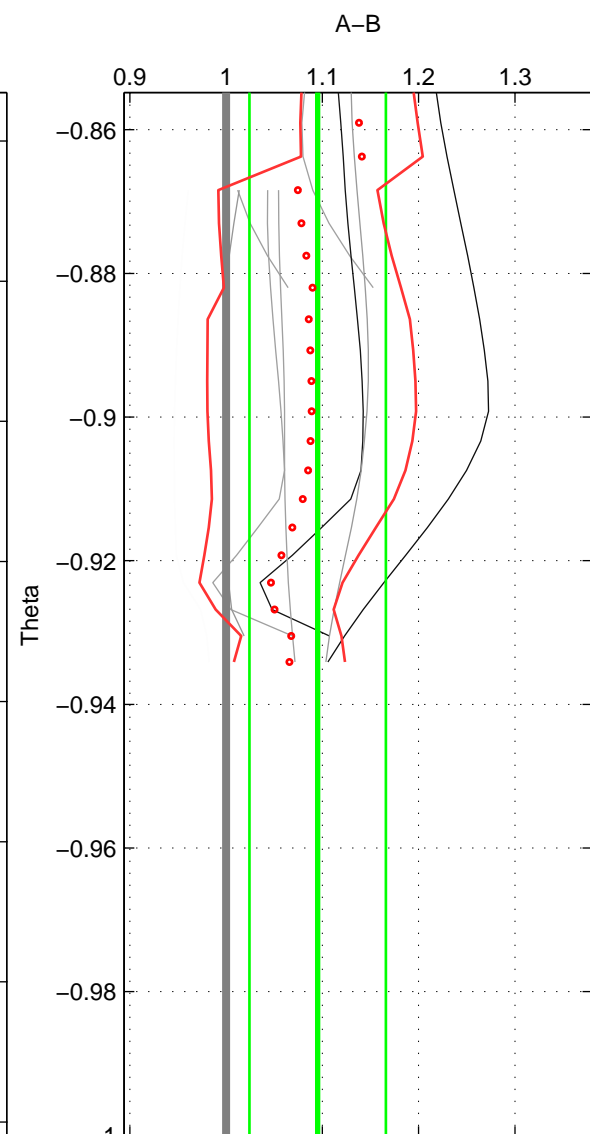

Cruise A (red). Date: Sep 1993 Cruisename: 3-06AQ19930806

Cruise B (blue). Date: Sep 1980 Cruisename: 111-77YM19800811

*** "Favourite" values are means of spaces 1 2 3.

	Offset	O.StDev	Ratio	R.Stdev	Rating
SIGMA:	1.190	0.491	1.115	0.054	2
THETA:	0.981	0.662	1.095	0.071	2
DEPTH:	0.765	0.562	1.068	0.055	2
FAV.:	0.979	0.572	1.093	0.060	2

Profiles of A: 5
 Profiles of B: 3
 Diff profs : 8
 WMoffset (A-B): 1.1903
 WMoffset stdev: 0.49106
 WMratio (A/B): 1.1149
 WMratio stdev: 0.054108

Quality (1-5): 2

Profiles of A: 5
 Profiles of B: 3
 Diff profs : 9
 WMoffset (A-B): 0.9811
 WMoffset stdev: 0.66234
 WMratio (A/B): 1.0951
 WMratio stdev: 0.070898

Quality (1-5): 2

Profiles of A: 5
 Profiles of B: 3
 Diff profs : 8
 WMoffset (A-B): 0.76485
 WMoffset stdev: 0.56214
 WMratio (A/B): 1.0682
 WMratio stdev: 0.054681

Quality (1-5): 2