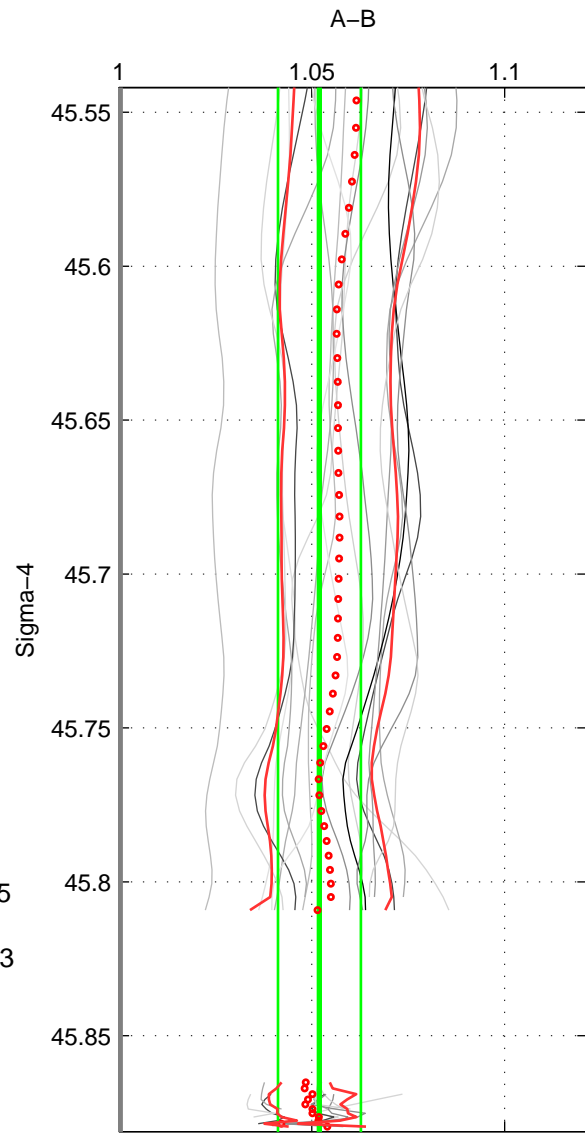

Cruise A (red). Date: Aug 1993 Cruisename: 498-325019930705
 Cruise B (blue). Date: Jun 1999 Cruisename: 578-49K619990523

*** "Favourite" values are means of spaces 1 2 3.

	Offset	O.StDev	Ratio	R.Stdev	Rating
SIGMA:	8.167	1.666	1.052	0.011	5
THETA:	8.612	2.107	1.055	0.014	5
DEPTH:	7.940	1.823	1.051	0.012	5
FAV. :	8.240	1.865	1.053	0.012	5

Profiles of A: 7
 Profiles of B: 3
 Diff profs : 17
 WMoffset (A-B): 8.167
 WMoffset stdev: 1.6657
 WMratio (A/B): 1.052
 WMratio stdev: 0.010736

Quality (1-5): 5

Profiles of A: 7
 Profiles of B: 3
 Diff profs : 17
 WMoffset (A-B): 8.6123
 WMoffset stdev: 2.1074
 WMratio (A/B): 1.0548
 WMratio stdev: 0.013657

Quality (1-5): 5

Profiles of A: 7
 Profiles of B: 3
 Diff profs : 17
 WMoffset (A-B): 7.9399
 WMoffset stdev: 1.8228
 WMratio (A/B): 1.0512
 WMratio stdev: 0.011888

Quality (1-5): 5