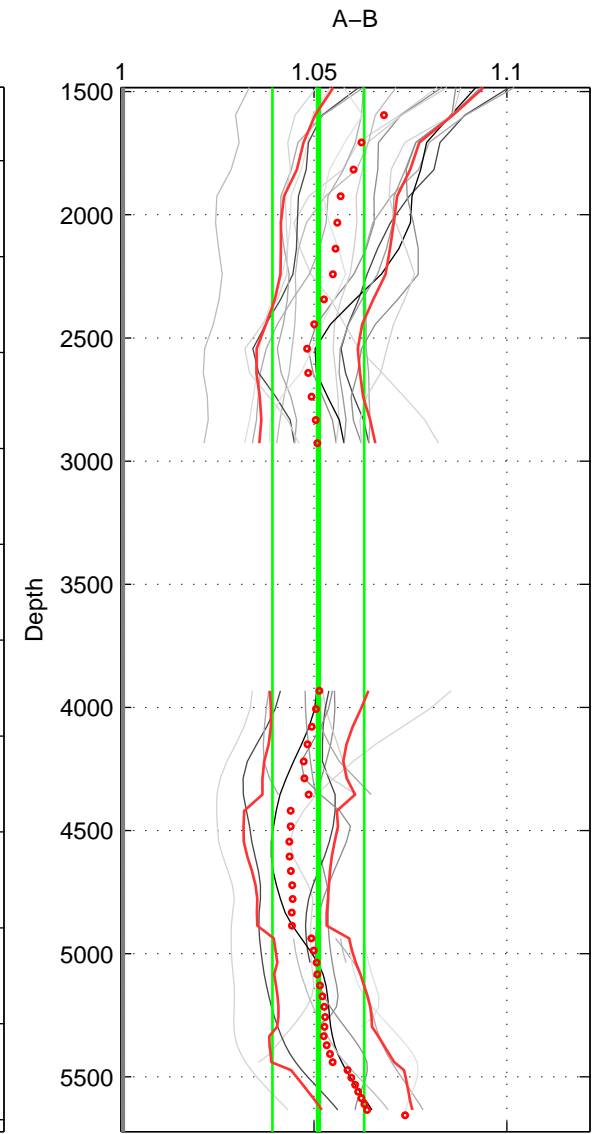

Cruise A (red). Date: Aug 1993 Cruisename: 498-325019930705
 Cruise B (blue). Date: Jun 1999 Cruisename: 578-49K619990523

*** "Favourite" values are means of spaces 1 2 3.

	Offset	O.StDev	Ratio	R.Stdev	Rating
SIGMA:	8.167	1.666	1.052	0.011	5
THETA:	8.612	2.107	1.055	0.014	5
DEPTH:	7.940	1.823	1.051	0.012	5
FAV. :	8.240	1.865	1.053	0.012	5

Profiles of A: 7
 Profiles of B: 3
 Diff profs : 17
 WMoffset (A-B): 8.167
 WMoffset stdev: 1.6657
 WMratio (A/B): 1.052
 WMratio stdev: 0.010736

Quality (1-5): 5

Profiles of A: 7
 Profiles of B: 3
 Diff profs : 17
 WMoffset (A-B): 8.6123
 WMoffset stdev: 2.1074
 WMratio (A/B): 1.0548
 WMratio stdev: 0.013657

Quality (1-5): 5

Profiles of A: 7
 Profiles of B: 3
 Diff profs : 17
 WMoffset (A-B): 7.9399
 WMoffset stdev: 1.8228
 WMratio (A/B): 1.0512
 WMratio stdev: 0.011888

Quality (1-5): 5