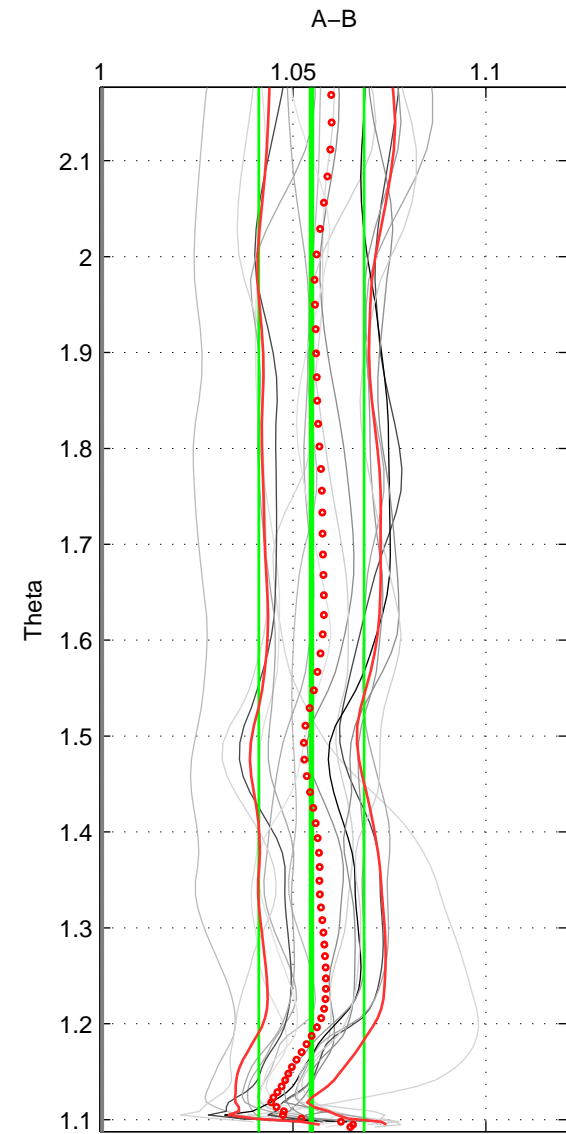

Cruise A (red). Date: Aug 1993 Cruisename: 498-325019930705
 Cruise B (blue). Date: Jun 1999 Cruisename: 578-49K619990523

*** "Favourite" values are means of spaces 1 2 3.

	Offset	O.StDev	Ratio	R.Stdev	Rating
SIGMA:	8.167	1.666	1.052	0.011	5
THETA:	8.612	2.107	1.055	0.014	5
DEPTH:	7.940	1.823	1.051	0.012	5
FAV. :	8.240	1.865	1.053	0.012	5

Profiles of A: 7
 Profiles of B: 3
 Diff profs : 17
 WMoffset (A-B): 8.167
 WMoffset stdev: 1.6657
 WMratio (A/B): 1.052
 WMratio stdev: 0.010736

Quality (1-5): 5

Profiles of A: 7
 Profiles of B: 3
 Diff profs : 17
 WMoffset (A-B): 8.6123
 WMoffset stdev: 2.1074
 WMratio (A/B): 1.0548
 WMratio stdev: 0.013657

Quality (1-5): 5

Profiles of A: 7
 Profiles of B: 3
 Diff profs : 17
 WMoffset (A-B): 7.9399
 WMoffset stdev: 1.8228
 WMratio (A/B): 1.0512
 WMratio stdev: 0.011888

Quality (1-5): 5