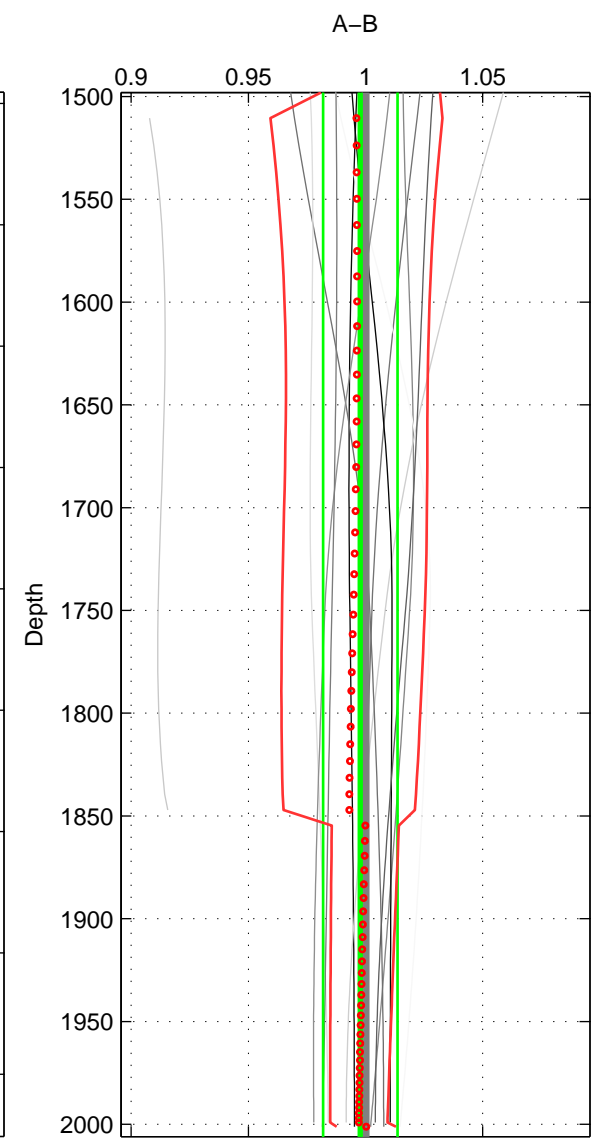

Cruise A (red). Date: May 1999 Cruisename: 687-49UP19990419

Cruise B (blue). Date: Feb 2007 Cruisename: 714-49UP20070118

\*\*\* "Favourite" values are means of spaces 1 2 3.

	Offset	O.StDev	Ratio	R.Stdev	Rating
SIGMA:	-1.428	1.864	0.991	0.012	4
THETA:	-1.291	1.672	0.992	0.011	4
DEPTH:	-0.355	2.503	0.998	0.016	4
FAV.:	-1.025	2.013	0.993	0.013	4

Profiles of A: 5  
 Profiles of B: 6  
 Diff profs: 15  
 WMoffset (A-B): -1.4282  
 WMoffset stdev: 1.8636  
 WMratio (A/B): 0.99081  
 WMratio stdev: 0.012189

Quality (1-5): 4

Profiles of A: 5  
 Profiles of B: 6  
 Diff profs: 15  
 WMoffset (A-B): -1.2915  
 WMoffset stdev: 1.6717  
 WMratio (A/B): 0.99171  
 WMratio stdev: 0.010975

Quality (1-5): 4

Profiles of A: 5  
 Profiles of B: 6  
 Diff profs: 15  
 WMoffset (A-B): -0.35533  
 WMoffset stdev: 2.5032  
 WMratio (A/B): 0.99778  
 WMratio stdev: 0.01586

Quality (1-5): 4