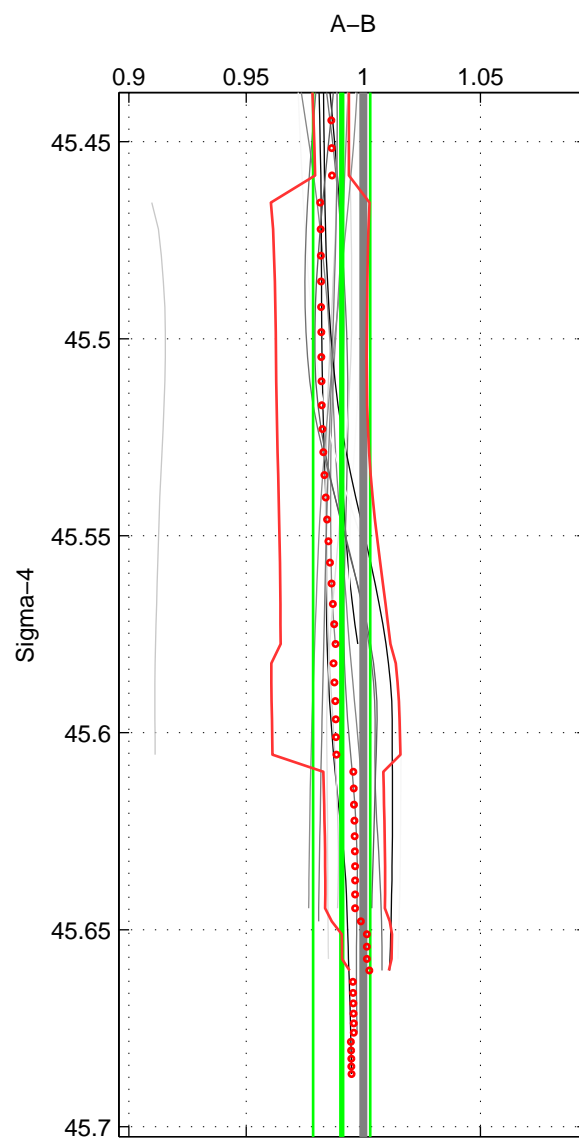

Cruise A (red). Date: May 1999 Cruisename: 687-49UP19990419

Cruise B (blue). Date: Feb 2007 Cruisename: 714-49UP20070118

\*\*\* "Favourite" values are means of spaces 1 2 3.

	Offset	O.StDev	Ratio	R.Stdev	Rating
SIGMA:	-1.428	1.864	0.991	0.012	4
THETA:	-1.291	1.672	0.992	0.011	4
DEPTH:	-0.355	2.503	0.998	0.016	4
FAV.:	-1.025	2.013	0.993	0.013	4

Profiles of A: 5  
 Profiles of B: 6  
 Diff profs: 15  
 WMoffset (A-B): -1.4282  
 WMoffset stdev: 1.8636  
 WMratio (A/B): 0.99081  
 WMratio stdev: 0.012189

Quality (1-5): 4

Profiles of A: 5  
 Profiles of B: 6  
 Diff profs: 15  
 WMoffset (A-B): -1.2915  
 WMoffset stdev: 1.6717  
 WMratio (A/B): 0.99171  
 WMratio stdev: 0.010975

Quality (1-5): 4

Profiles of A: 5  
 Profiles of B: 6  
 Diff profs: 15  
 WMoffset (A-B): -0.35533  
 WMoffset stdev: 2.5032  
 WMratio (A/B): 0.99778  
 WMratio stdev: 0.01586

Quality (1-5): 4