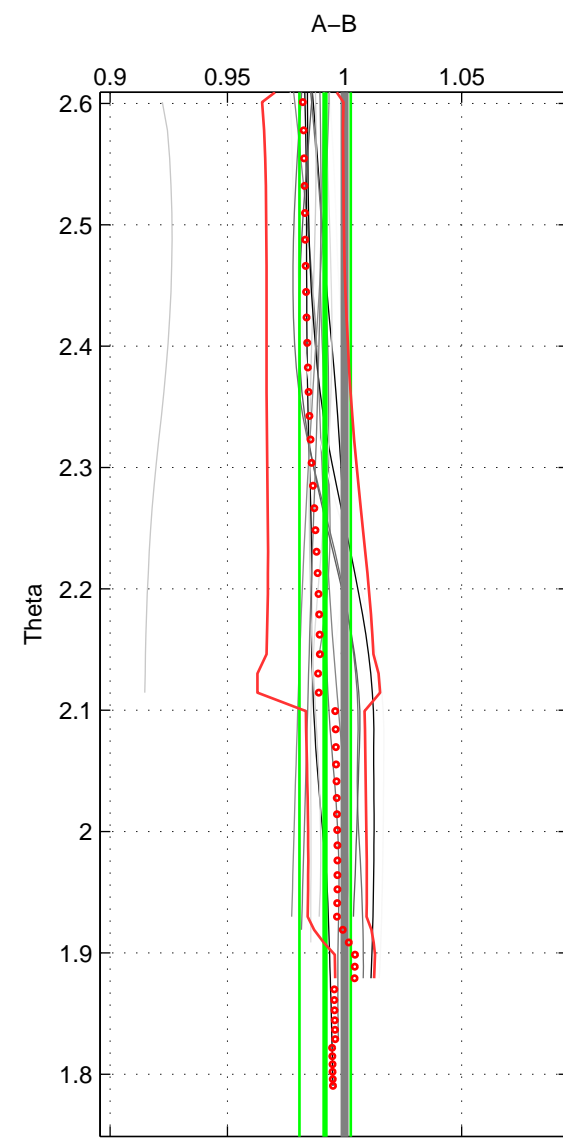

Cruise A (red). Date: May 1999 Cruisename: 687-49UP19990419

Cruise B (blue). Date: Feb 2007 Cruisename: 714-49UP20070118

\*\*\* "Favourite" values are means of spaces 1 2 3.

	Offset	O.StDev	Ratio	R.Stdev	Rating
SIGMA:	-1.428	1.864	0.991	0.012	4
THETA:	-1.291	1.672	0.992	0.011	4
DEPTH:	-0.355	2.503	0.998	0.016	4
FAV.:	-1.025	2.013	0.993	0.013	4

Profiles of A: 5  
 Profiles of B: 6  
 Diff profs: 15  
 WMoffset (A-B): -1.4282  
 WMoffset stdev: 1.8636  
 WMratio (A/B): 0.99081  
 WMratio stdev: 0.012189

Quality (1-5): 4

Profiles of A: 5  
 Profiles of B: 6  
 Diff profs: 15  
 WMoffset (A-B): -1.2915  
 WMoffset stdev: 1.6717  
 WMratio (A/B): 0.99171  
 WMratio stdev: 0.010975

Quality (1-5): 4

Profiles of A: 5  
 Profiles of B: 6  
 Diff profs: 15  
 WMoffset (A-B): -0.35533  
 WMoffset stdev: 2.5032  
 WMratio (A/B): 0.99778  
 WMratio stdev: 0.01586

Quality (1-5): 4