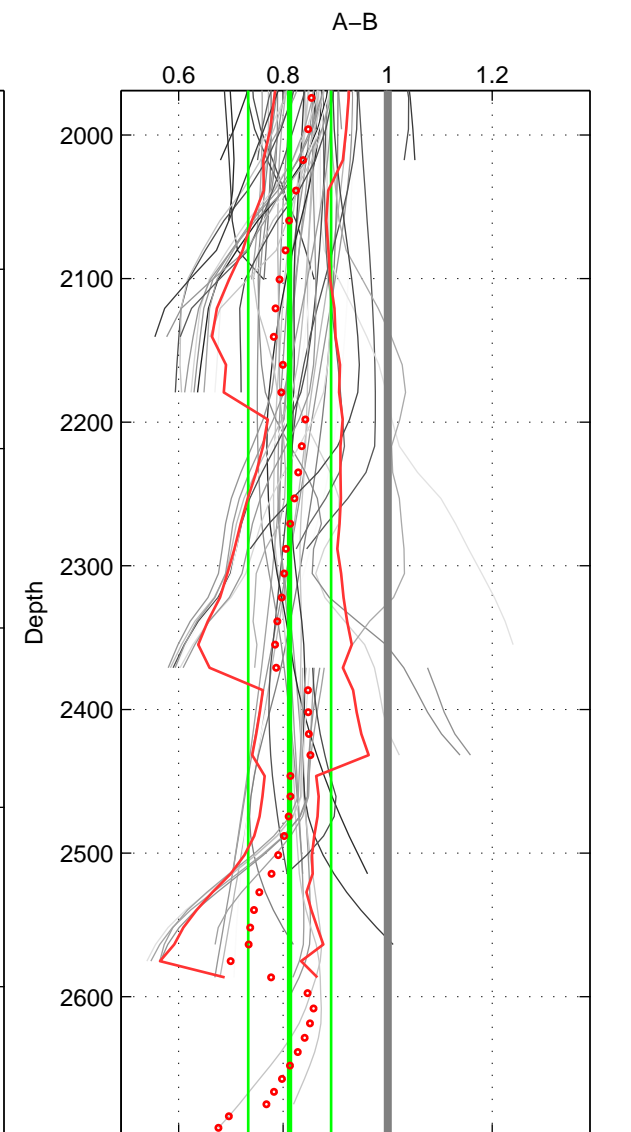

Cruise A (red). Date: Aug 1997 Cruisename: 63-34AR19970805

Cruise B (blue). Date: Aug 1994 Cruisename: 90-58JH19940723

*** "Favourite" values are means of spaces 1 2 3.

	Offset	O.StDev	Ratio	R.Stdev	Rating
SIGMA:	-1.790	0.694	0.823	0.065	4
THETA:	-1.841	0.540	0.823	0.047	4
DEPTH:	-2.246	0.988	0.812	0.079	4
FAV.:	-1.959	0.740	0.819	0.064	4

Profiles of A: 10
 Profiles of B: 15
 Diff profs : 68
 WMoffset (A-B): -1.7896
 WMoffset stdev: 0.69354
 WMratio (A/B): 0.82253
 WMratio stdev: 0.064714

Quality (1-5): 4

Profiles of A: 10
 Profiles of B: 15
 Diff profs : 71
 WMoffset (A-B): -1.8412
 WMoffset stdev: 0.53969
 WMratio (A/B): 0.82313
 WMratio stdev: 0.047188

Quality (1-5): 4

Profiles of A: 10
 Profiles of B: 15
 Diff profs : 68
 WMoffset (A-B): -2.2456
 WMoffset stdev: 0.98777
 WMratio (A/B): 0.81236
 WMratio stdev: 0.079317

Quality (1-5): 4