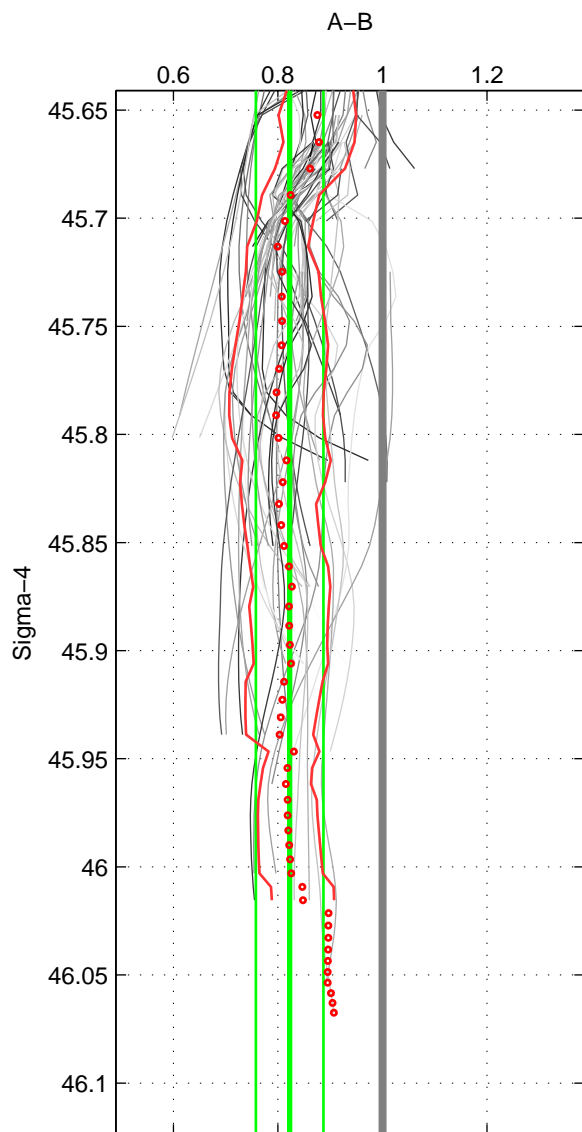

Cruise A (red). Date: Aug 1997 Cruisename: 63-34AR19970805

Cruise B (blue). Date: Aug 1994 Cruisename: 90-58JH19940723

*** "Favourite" values are means of spaces 1 2 3.

	Offset	O.StDev	Ratio	R.Stdev	Rating
SIGMA:	-1.790	0.694	0.823	0.065	4
THETA:	-1.841	0.540	0.823	0.047	4
DEPTH:	-2.246	0.988	0.812	0.079	4
FAV.:	-1.959	0.740	0.819	0.064	4

Profiles of A: 10
 Profiles of B: 15
 Diff profs : 68
 WMoffset (A-B): -1.7896
 WMoffset stdev: 0.69354
 WMratio (A/B): 0.82253
 WMratio stdev: 0.064714

Quality (1-5): 4

Profiles of A: 10
 Profiles of B: 15
 Diff profs : 71
 WMoffset (A-B): -1.8412
 WMoffset stdev: 0.53969
 WMratio (A/B): 0.82313
 WMratio stdev: 0.047188

Quality (1-5): 4

Profiles of A: 10
 Profiles of B: 15
 Diff profs : 68
 WMoffset (A-B): -2.2456
 WMoffset stdev: 0.98777
 WMratio (A/B): 0.81236
 WMratio stdev: 0.079317

Quality (1-5): 4