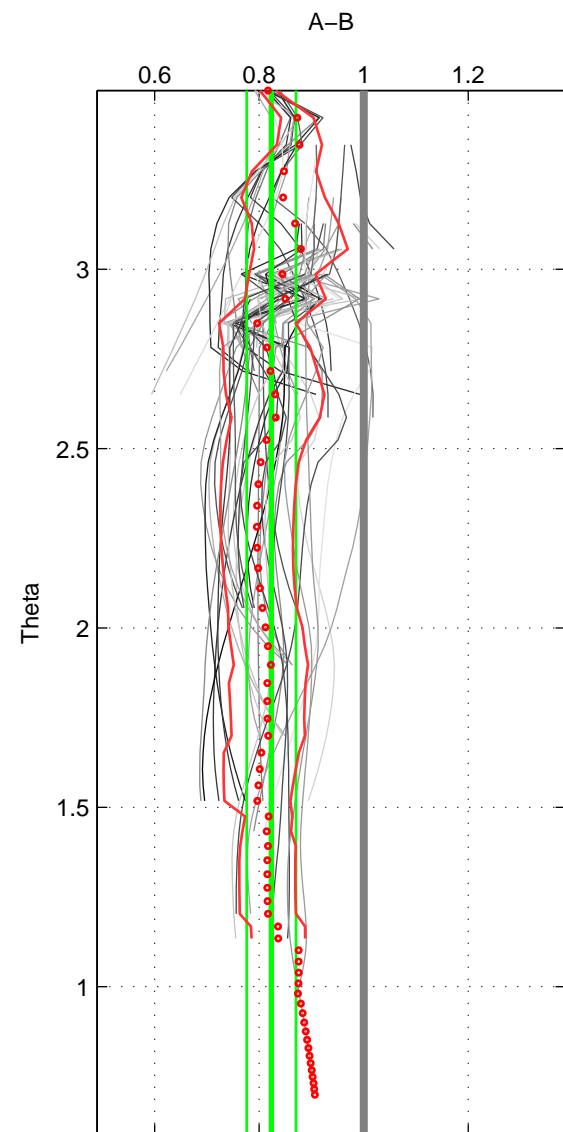

Cruise A (red). Date: Aug 1997 Cruisename: 63-34AR19970805

Cruise B (blue). Date: Aug 1994 Cruisename: 90-58JH19940723

*** "Favourite" values are means of spaces 1 2 3.

	Offset	O.StDev	Ratio	R.Stdev	Rating
SIGMA:	-1.790	0.694	0.823	0.065	4
THETA:	-1.841	0.540	0.823	0.047	4
DEPTH:	-2.246	0.988	0.812	0.079	4
FAV.:	-1.959	0.740	0.819	0.064	4

Profiles of A: 10
 Profiles of B: 15
 Diff profs : 68
 WMoffset (A-B): -1.7896
 WMoffset stdev: 0.69354
 WMratio (A/B): 0.82253
 WMratio stdev: 0.064714

Quality (1-5): 4

Profiles of A: 10
 Profiles of B: 15
 Diff profs : 71
 WMoffset (A-B): -1.8412
 WMoffset stdev: 0.53969
 WMratio (A/B): 0.82313
 WMratio stdev: 0.047188

Quality (1-5): 4

Profiles of A: 10
 Profiles of B: 15
 Diff profs : 68
 WMoffset (A-B): -2.2456
 WMoffset stdev: 0.98777
 WMratio (A/B): 0.81236
 WMratio stdev: 0.079317

Quality (1-5): 4