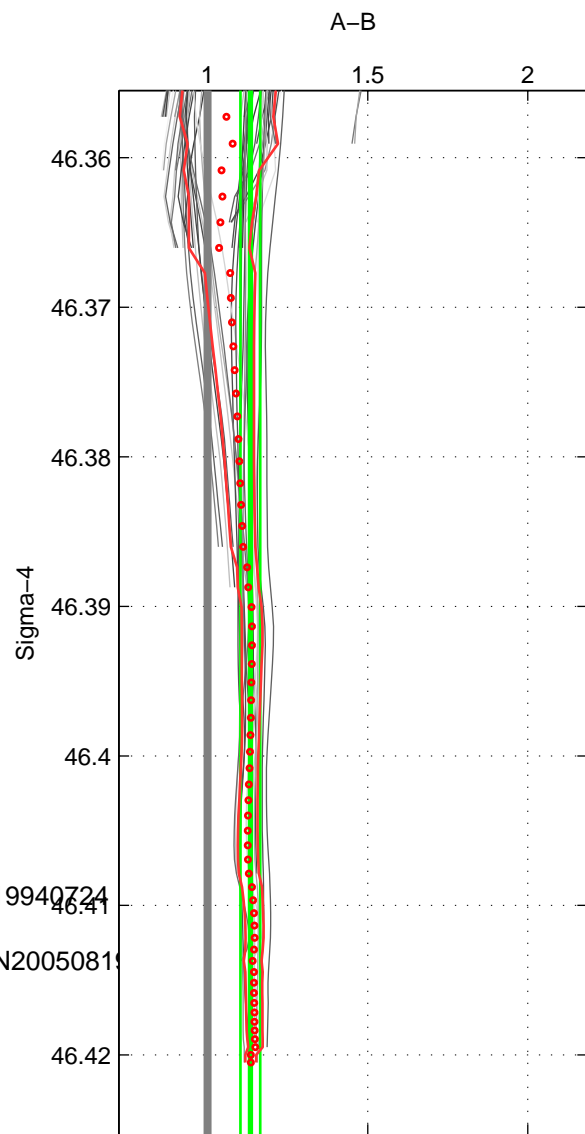

Cruise A (red). Date: Aug 1994 Cruisename: 32-18SN19940724
 Cruise B (blue). Date: Sep 2005 Cruisename: 110-77DN20050811

*** "Favourite" values are means of spaces 1 2 3.

	Offset	O.StDev	Ratio	R.Stdev	Rating
SIGMA:	1.412	0.308	1.133	0.031	5
THETA:	1.257	0.334	1.120	0.033	5
DEPTH:	1.435	0.346	1.131	0.035	5
FAV.:	1.368	0.330	1.128	0.033	5

Profiles of A: 8
 Profiles of B: 15
 Diff profs: 65
 WMoffset (A-B): 1.4118
 WMoffset stdev: 0.30846
 WMratio (A/B): 1.1333
 WMratio stdev: 0.030982

Quality (1-5): 5

Profiles of A: 8
 Profiles of B: 15
 Diff profs: 65
 WMoffset (A-B): 1.2568
 WMoffset stdev: 0.33399
 WMratio (A/B): 1.1204
 WMratio stdev: 0.033316

Quality (1-5): 5

Profiles of A: 8
 Profiles of B: 15
 Diff profs: 65
 WMoffset (A-B): 1.4351
 WMoffset stdev: 0.34629
 WMratio (A/B): 1.1307
 WMratio stdev: 0.034797

Quality (1-5): 5