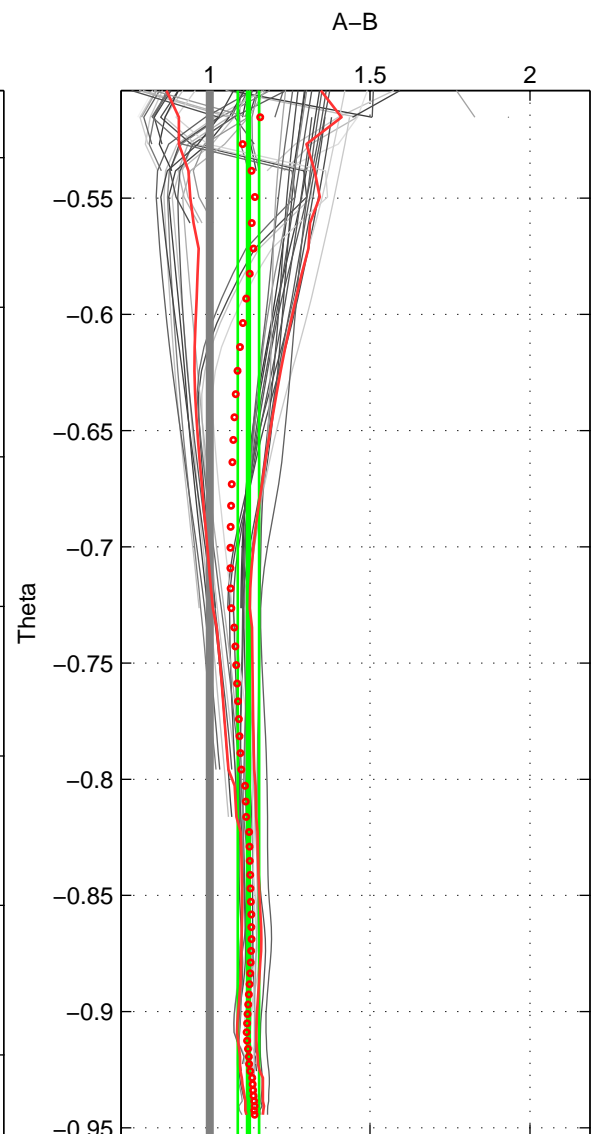

Cruise A (red). Date: Aug 1994 Cruisename: 32-18SN19940724
 Cruise B (blue). Date: Sep 2005 Cruisename: 110-77DN20050811

*** "Favourite" values are means of spaces 1 2 3.

	Offset	O.StDev	Ratio	R.Stdev	Rating
SIGMA:	1.412	0.308	1.133	0.031	5
THETA:	1.257	0.334	1.120	0.033	5
DEPTH:	1.435	0.346	1.131	0.035	5
FAV.:	1.368	0.330	1.128	0.033	5

Profiles of A: 8
 Profiles of B: 15
 Diff profs: 65
 WMoffset (A-B): 1.4118
 WMoffset stdev: 0.30846
 WMratio (A/B): 1.1333
 WMratio stdev: 0.030982

Quality (1-5): 5

Profiles of A: 8
 Profiles of B: 15
 Diff profs: 65
 WMoffset (A-B): 1.2568
 WMoffset stdev: 0.33399
 WMratio (A/B): 1.1204
 WMratio stdev: 0.033316

Quality (1-5): 5

Profiles of A: 8
 Profiles of B: 15
 Diff profs: 65
 WMoffset (A-B): 1.4351
 WMoffset stdev: 0.34629
 WMratio (A/B): 1.1307
 WMratio stdev: 0.034797

Quality (1-5): 5