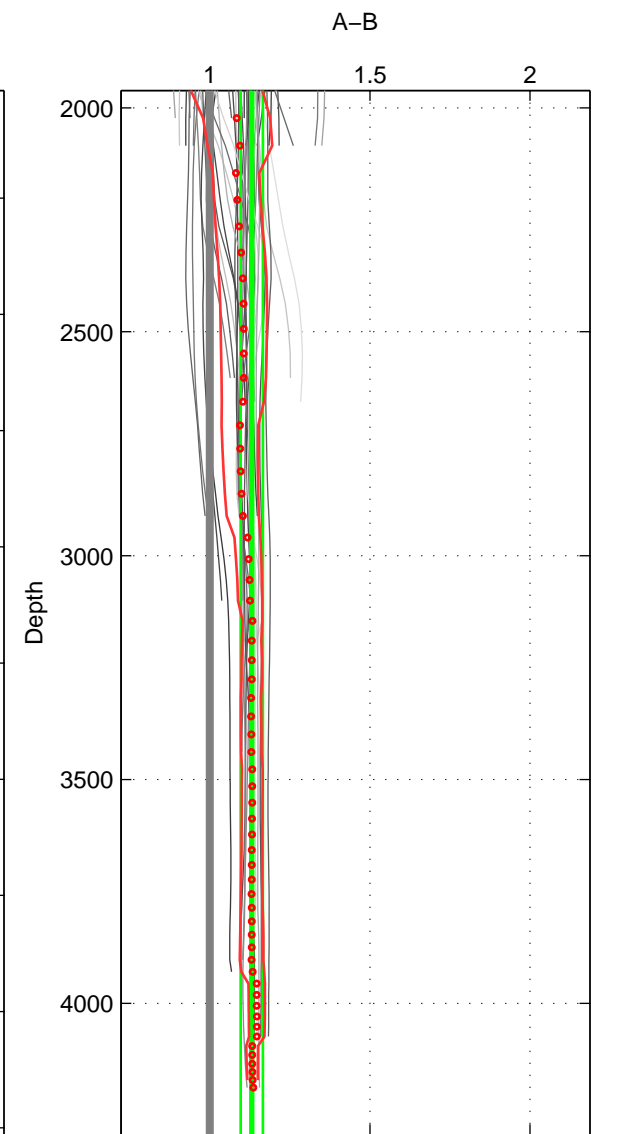

Cruise A (red). Date: Aug 1994 Cruisename: 32-18SN19940724
 Cruise B (blue). Date: Sep 2005 Cruisename: 110-77DN20050811

*** "Favourite" values are means of spaces 1 2 3.

	Offset	O.StDev	Ratio	R.Stdev	Rating
SIGMA:	1.412	0.308	1.133	0.031	5
THETA:	1.257	0.334	1.120	0.033	5
DEPTH:	1.435	0.346	1.131	0.035	5
FAV.:	1.368	0.330	1.128	0.033	5

Profiles of A: 8
 Profiles of B: 15
 Diff profs: 65
 WMoffset (A-B): 1.4118
 WMoffset stdev: 0.30846
 WMratio (A/B): 1.1333
 WMratio stdev: 0.030982

Quality (1-5): 5

Profiles of A: 8
 Profiles of B: 15
 Diff profs: 65
 WMoffset (A-B): 1.2568
 WMoffset stdev: 0.33399
 WMratio (A/B): 1.1204
 WMratio stdev: 0.033316

Quality (1-5): 5

Profiles of A: 8
 Profiles of B: 15
 Diff profs: 65
 WMoffset (A-B): 1.4351
 WMoffset stdev: 0.34629
 WMratio (A/B): 1.1307
 WMratio stdev: 0.034797

Quality (1-5): 5