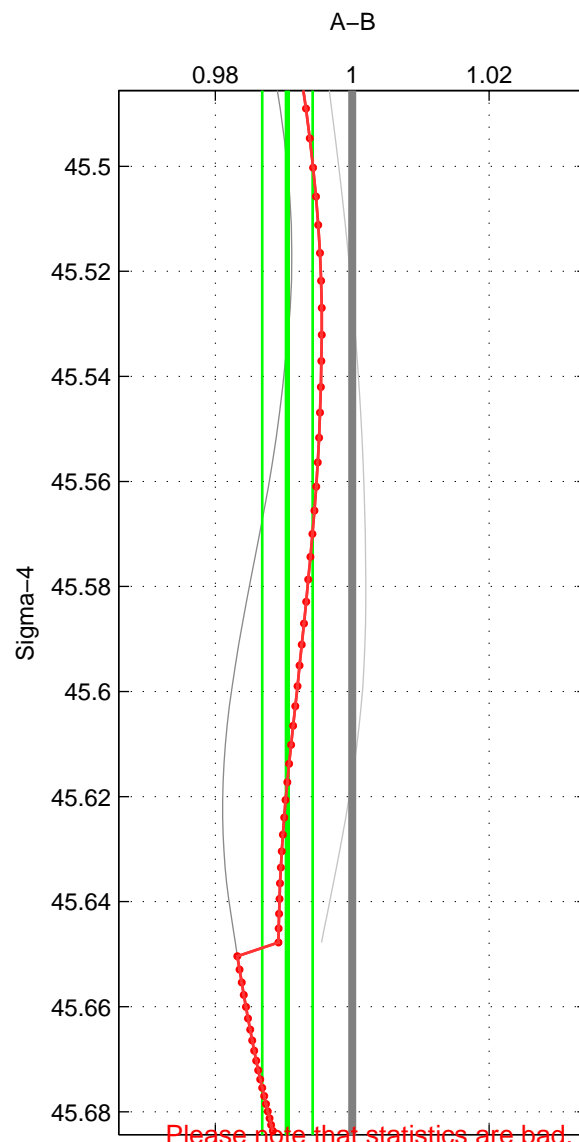

Cruise A (red). Date: Jul 2004 Cruisename: 704-49UP20040704
 Cruise B (blue). Date: Feb 2006 Cruisename: 710-49UP20060113

*** "Favourite" values are means of spaces 2 3.

	Offset	O.StDev	Ratio	R.Stdev	Rating
SIGMA:	-1.329	0.526	0.991	0.004	1
THETA:	-0.855	0.875	0.994	0.007	2
DEPTH:	0.024	1.570	1.001	0.012	2
FAV.:	-0.416	1.223	0.997	0.009	2

Profiles of A: 2
 Profiles of B: 2
 Diff profs : 2
 WMoffset (A-B): -1.3295
 WMoffset stdev: 0.5261
 WMratio (A/B): 0.99052
 WMratio stdev: 0.0036846

Quality (1-5): 1

Profiles of A: 4
 Profiles of B: 3
 Diff profs : 6
 WMoffset (A-B): -0.85527
 WMoffset stdev: 0.87464
 WMratio (A/B): 0.99351
 WMratio stdev: 0.006741

Quality (1-5): 2

Profiles of A: 4
 Profiles of B: 3
 Diff profs : 6
 WMoffset (A-B): 0.02385
 WMoffset stdev: 1.5704
 WMratio (A/B): 1.0007
 WMratio stdev: 0.011779

Quality (1-5): 2