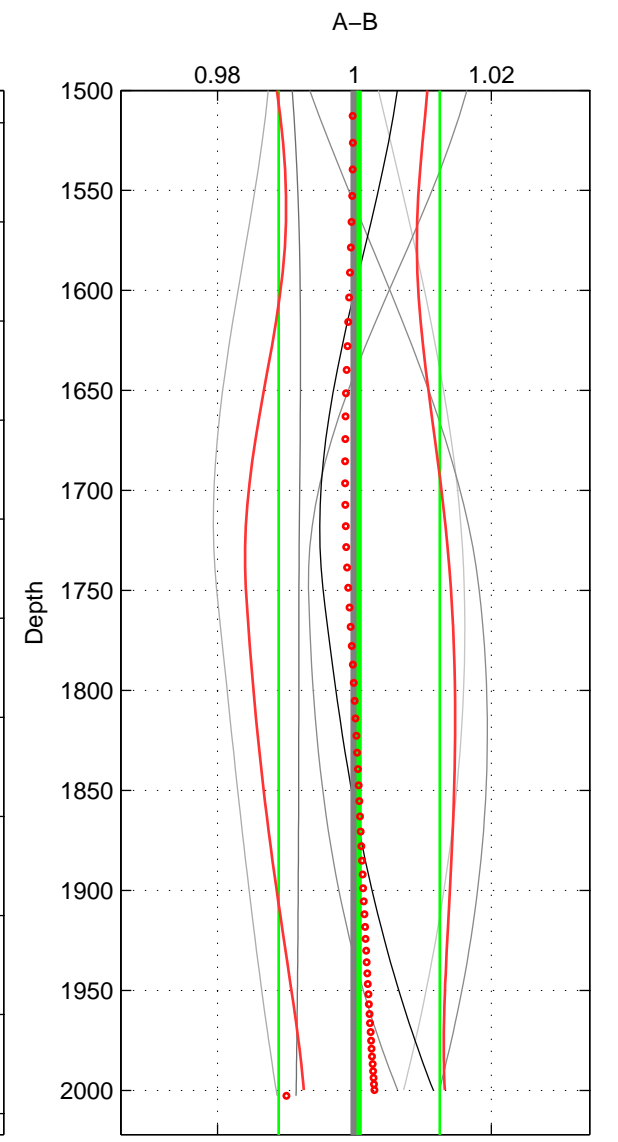

Cruise A (red). Date: Jul 2004 Cruisename: 704-49UP20040704
 Cruise B (blue). Date: Feb 2006 Cruisename: 710-49UP20060113

*** "Favourite" values are means of spaces 2 3.

	Offset	O.StDev	Ratio	R.Stdev	Rating
SIGMA:	-1.329	0.526	0.991	0.004	1
THETA:	-0.855	0.875	0.994	0.007	2
DEPTH:	0.024	1.570	1.001	0.012	2
FAV.:	-0.416	1.223	0.997	0.009	2

Profiles of A: 2
 Profiles of B: 2
 Diff profs : 2
 WMoffset (A-B): -1.3295
 WMoffset stdev: 0.5261
 WMratio (A/B): 0.99052
 WMratio stdev: 0.0036846

Quality (1-5): 1

Profiles of A: 4
 Profiles of B: 3
 Diff profs : 6
 WMoffset (A-B): -0.85527
 WMoffset stdev: 0.87464
 WMratio (A/B): 0.99351
 WMratio stdev: 0.006741

Quality (1-5): 2

Profiles of A: 4
 Profiles of B: 3
 Diff profs : 6
 WMoffset (A-B): 0.02385
 WMoffset stdev: 1.5704
 WMratio (A/B): 1.0007
 WMratio stdev: 0.011779

Quality (1-5): 2