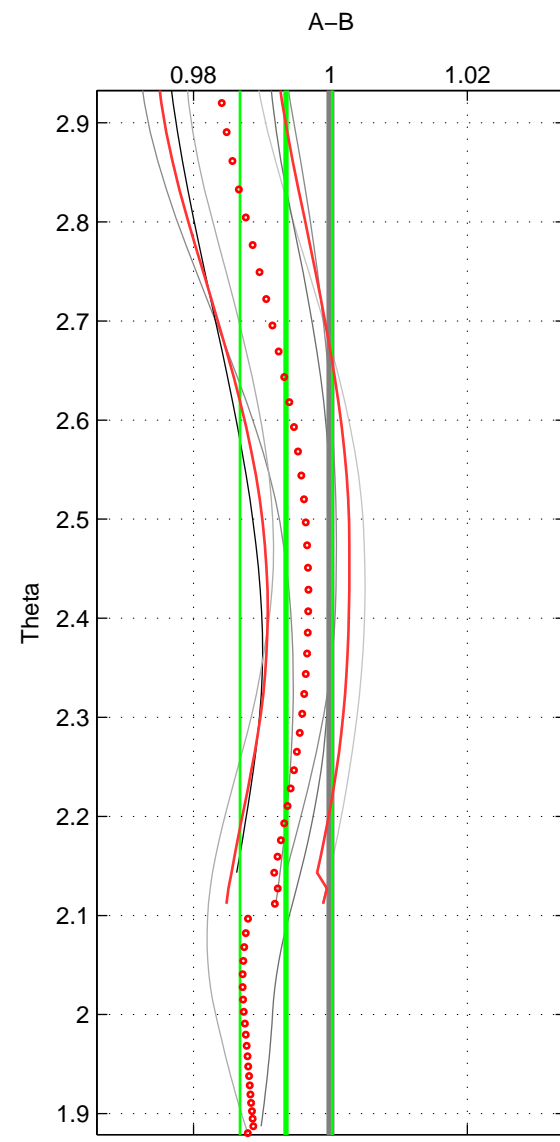

Cruise A (red). Date: Jul 2004 Cruisename: 704-49UP20040704
 Cruise B (blue). Date: Feb 2006 Cruisename: 710-49UP20060113

*** "Favourite" values are means of spaces 2 3.

	Offset	O.StDev	Ratio	R.Stdev	Rating
SIGMA:	-1.329	0.526	0.991	0.004	1
THETA:	-0.855	0.875	0.994	0.007	2
DEPTH:	0.024	1.570	1.001	0.012	2
FAV.:	-0.416	1.223	0.997	0.009	2

Profiles of A: 2
 Profiles of B: 2
 Diff profs : 2
 WMoffset (A-B): -1.3295
 WMoffset stdev: 0.5261
 WMratio (A/B): 0.99052
 WMratio stdev: 0.0036846

Quality (1-5): 1

Profiles of A: 4
 Profiles of B: 3
 Diff profs : 6
 WMoffset (A-B): -0.85527
 WMoffset stdev: 0.87464
 WMratio (A/B): 0.99351
 WMratio stdev: 0.006741

Quality (1-5): 2

Profiles of A: 4
 Profiles of B: 3
 Diff profs : 6
 WMoffset (A-B): 0.02385
 WMoffset stdev: 1.5704
 WMratio (A/B): 1.0007
 WMratio stdev: 0.011779

Quality (1-5): 2