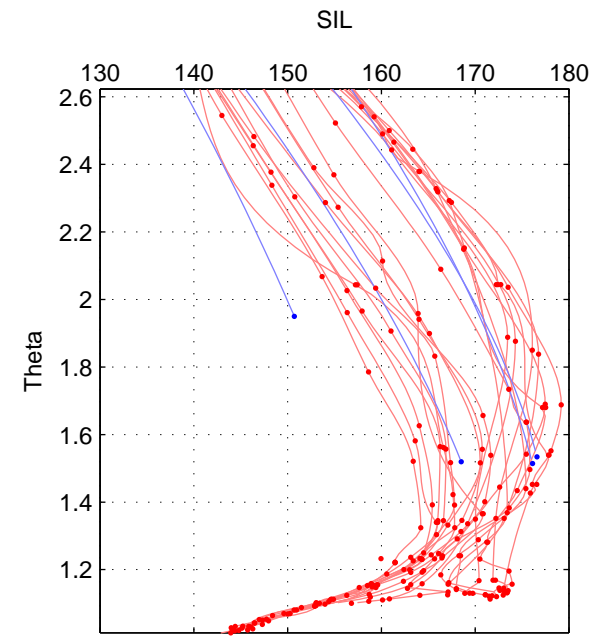

Cruise A (red). Date: Mar 1991 Cruisename: 479-31DS19910307

Cruise B (blue). Date: Nov 1997 Cruisename: 501-325019971101

*** "Favourite" values are those of space 2.

	Offset	O.StDev	Ratio	R.Stdev	Rating
SIGMA:	NaN	NaN	NaN	NaN	NaN
THETA:	2.953	6.585	1.019	0.040	4
DEPTH:	NaN	NaN	NaN	NaN	NaN
FAV. :	2.953	6.585	1.019	0.040	4

Profiles of A: 22
 Profiles of B: 4
 Diff profs : 19
 WMoffset (A-B): 2.9534
 WMoffset stdev: 6.5846
 WMratio (A/B): 1.0188
 WMratio stdev: 0.040303

Quality (1-5): 4