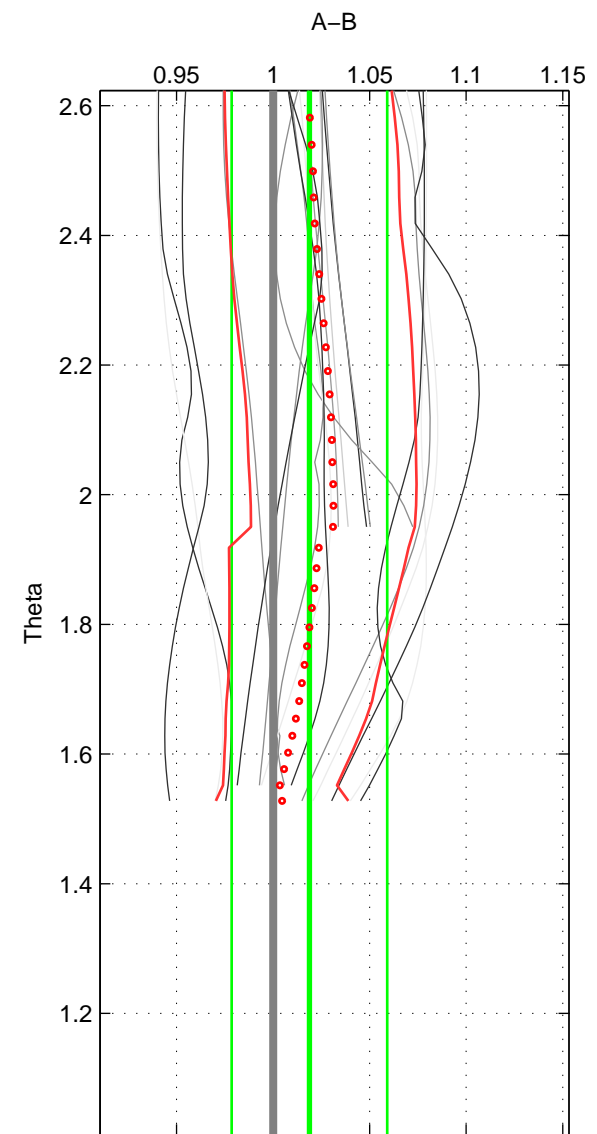

Cruise A (red). Date: Mar 1991 Cruisename: 479-31DS19910307

Cruise B (blue). Date: Nov 1997 Cruisename: 501-325019971101

*** "Favourite" values are those of space 2.

	Offset	O.StDev	Ratio	R.Stdev	Rating
SIGMA:	NaN	NaN	NaN	NaN	NaN
THETA:	2.953	6.585	1.019	0.040	4
DEPTH:	NaN	NaN	NaN	NaN	NaN
FAV. :	2.953	6.585	1.019	0.040	4

Profiles of A: 22
 Profiles of B: 4
 Diff profs : 19
 WMoffset (A-B): 2.9534
 WMoffset stdev: 6.5846
 WMratio (A/B): 1.0188
 WMratio stdev: 0.040303

Quality (1-5): 4