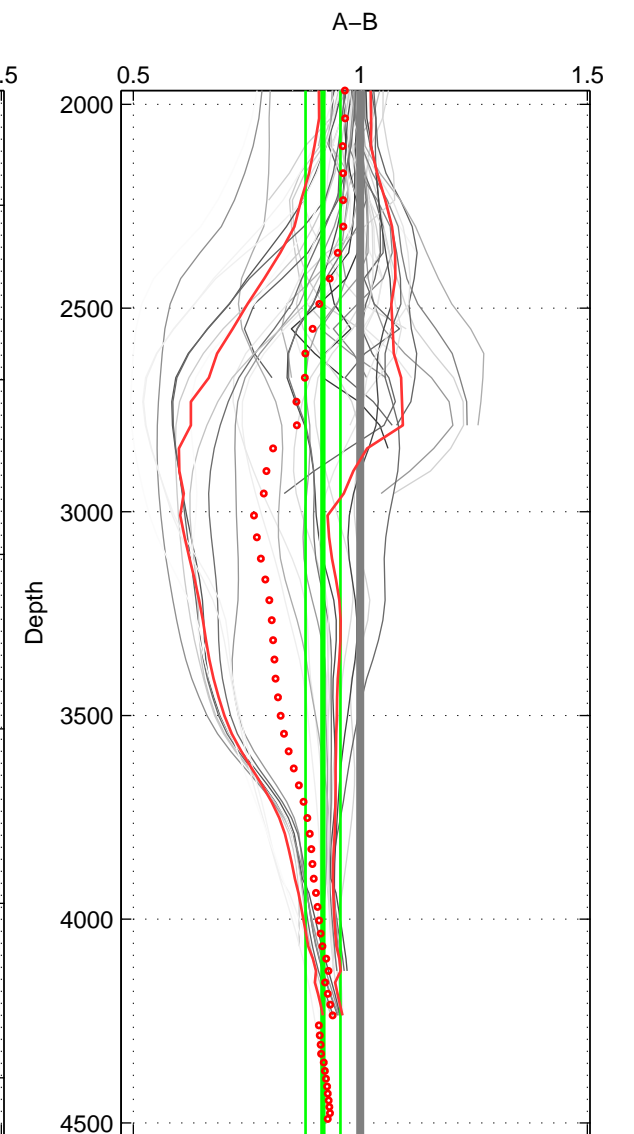

Cruise A (red). Date: Jul 2001 Cruisename: 161-06MT20010717

Cruise B (blue). Date: Jun 2002 Cruisename: 274-35TH20020611

\*\*\* "Favourite" values are means of spaces 1 2 3.

	Offset	O.StDev	Ratio	R.Stdev	Rating
SIGMA:	-1.586	0.986	0.925	0.028	5
THETA:	-2.315	1.073	0.904	0.029	5
DEPTH:	-2.393	1.398	0.918	0.039	5
FAV.:	-2.098	1.153	0.916	0.032	5

Profiles of A: 10  
 Profiles of B: 22  
 Diff profs : 58  
 WMoffset (A-B): -1.5857  
 WMoffset stdev: 0.98613  
 WMratio (A/B): 0.92497  
 WMratio stdev: 0.0276

Quality (1-5): 5

Profiles of A: 10  
 Profiles of B: 22  
 Diff profs : 58  
 WMoffset (A-B): -2.315  
 WMoffset stdev: 1.0734  
 WMratio (A/B): 0.90387  
 WMratio stdev: 0.029072

Quality (1-5): 5

Profiles of A: 10  
 Profiles of B: 22  
 Diff profs : 58  
 WMoffset (A-B): -2.3926  
 WMoffset stdev: 1.3981  
 WMratio (A/B): 0.91786  
 WMratio stdev: 0.038543

Quality (1-5): 5