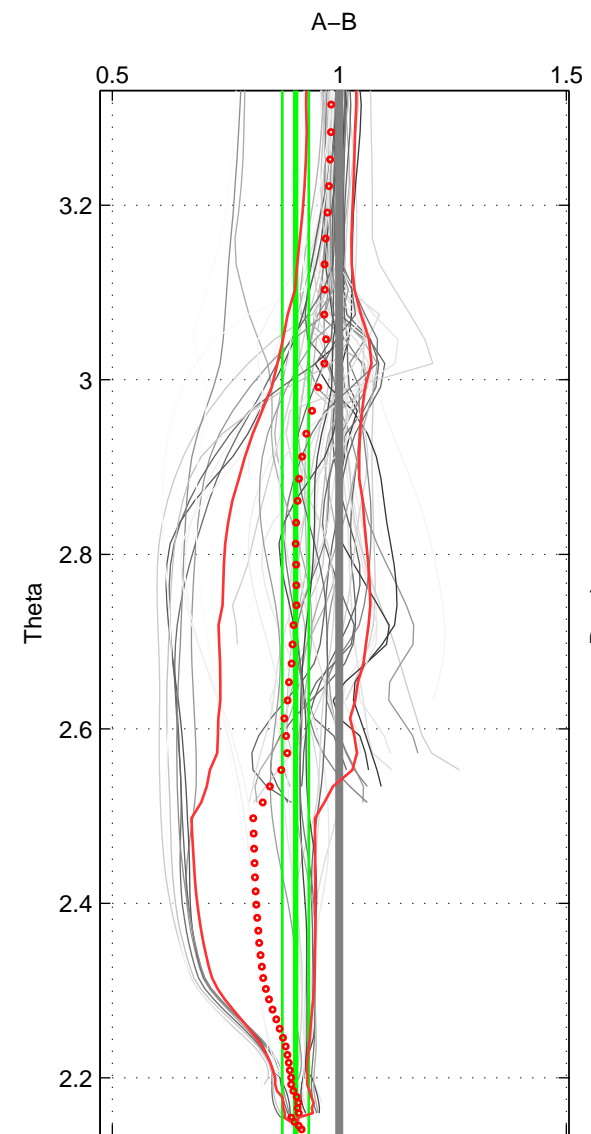

Cruise A (red). Date: Jul 2001 Cruisename: 161-06MT20010717

Cruise B (blue). Date: Jun 2002 Cruisename: 274-35TH20020611

\*\*\* "Favourite" values are means of spaces 1 2 3.

	Offset	O.StDev	Ratio	R.Stdev	Rating
SIGMA:	-1.586	0.986	0.925	0.028	5
THETA:	-2.315	1.073	0.904	0.029	5
DEPTH:	-2.393	1.398	0.918	0.039	5
FAV.:	-2.098	1.153	0.916	0.032	5

Profiles of A: 10  
 Profiles of B: 22  
 Diff profs : 58  
 WMoffset (A-B): -1.5857  
 WMoffset stdev: 0.98613  
 WMratio (A/B): 0.92497  
 WMratio stdev: 0.0276

Quality (1-5): 5

Profiles of A: 10  
 Profiles of B: 22  
 Diff profs : 58  
 WMoffset (A-B): -2.315  
 WMoffset stdev: 1.0734  
 WMratio (A/B): 0.90387  
 WMratio stdev: 0.029072

Quality (1-5): 5

Profiles of A: 10  
 Profiles of B: 22  
 Diff profs : 58  
 WMoffset (A-B): -2.3926  
 WMoffset stdev: 1.3981  
 WMratio (A/B): 0.91786  
 WMratio stdev: 0.038543

Quality (1-5): 5