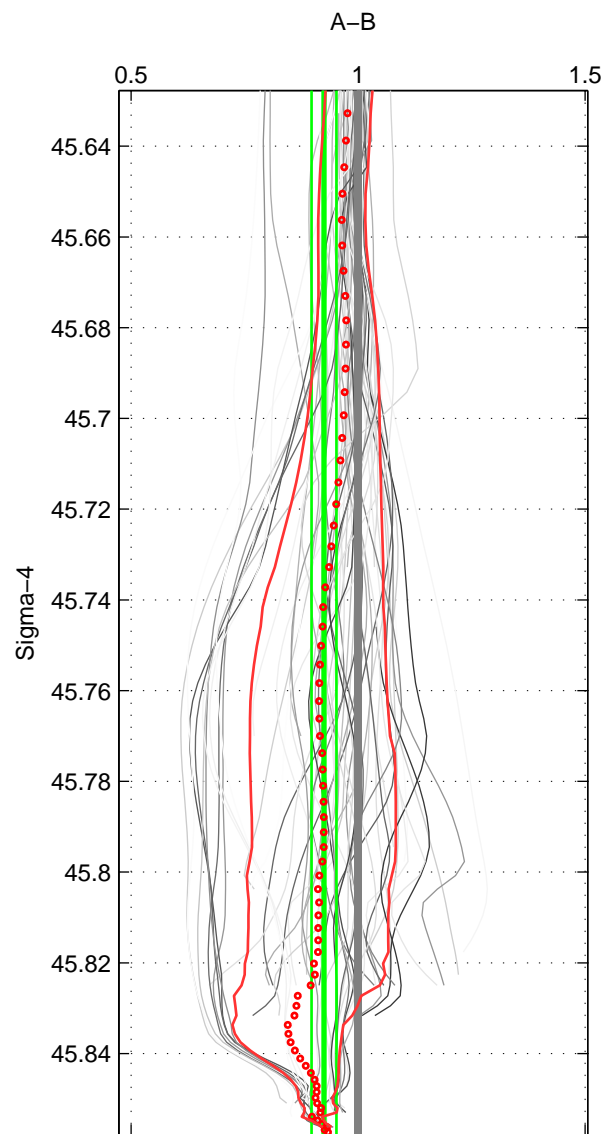

Cruise A (red). Date: Jul 2001 Cruisename: 161-06MT20010717

Cruise B (blue). Date: Jun 2002 Cruisename: 274-35TH20020611

\*\*\* "Favourite" values are means of spaces 1 2 3.

	Offset	O.StDev	Ratio	R.Stdev	Rating
SIGMA:	-1.586	0.986	0.925	0.028	5
THETA:	-2.315	1.073	0.904	0.029	5
DEPTH:	-2.393	1.398	0.918	0.039	5
FAV.:	-2.098	1.153	0.916	0.032	5

Profiles of A: 10  
 Profiles of B: 22  
 Diff profs : 58  
 WMoffset (A-B): -1.5857  
 WMoffset stdev: 0.98613  
 WMratio (A/B): 0.92497  
 WMratio stdev: 0.0276

Quality (1-5): 5

Profiles of A: 10  
 Profiles of B: 22  
 Diff profs : 58  
 WMoffset (A-B): -2.315  
 WMoffset stdev: 1.0734  
 WMratio (A/B): 0.90387  
 WMratio stdev: 0.029072

Quality (1-5): 5

Profiles of A: 10  
 Profiles of B: 22  
 Diff profs : 58  
 WMoffset (A-B): -2.3926  
 WMoffset stdev: 1.3981  
 WMratio (A/B): 0.91786  
 WMratio stdev: 0.038543

Quality (1-5): 5