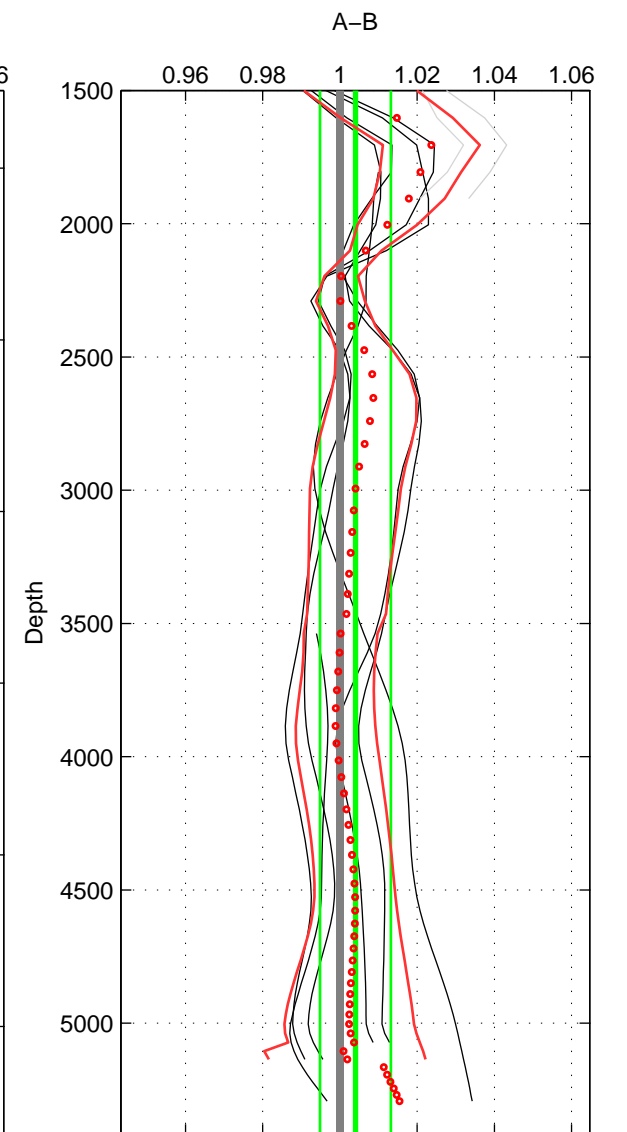

Cruise A (red). Date: May 1999 Cruisename: 584-49NZ19990508

Cruise B (blue). Date: Jun 2001 Cruisename: 591-49NZ20010604

*** "Favourite" values are those of space 2.

	Offset	O.StDev	Ratio	R.Stdev	Rating
SIGMA:	0.566	1.062	1.004	0.007	4
THETA:	-0.245	2.075	0.998	0.014	5
DEPTH:	0.616	1.429	1.004	0.009	4
FAV. :	-0.245	2.075	0.998	0.014	5

Profiles of A: 4
 Profiles of B: 5
 Diff profs : 8
 WMoffset (A-B): 0.56614
 WMoffset stdev: 1.062
 WMratio (A/B): 1.0036
 WMratio stdev: 0.006748

Quality (1-5): 4

Profiles of A: 4
 Profiles of B: 5
 Diff profs : 8
 WMoffset (A-B): -0.24492
 WMoffset stdev: 2.0754
 WMratio (A/B): 0.99843
 WMratio stdev: 0.013663

Quality (1-5): 5

Profiles of A: 4
 Profiles of B: 5
 Diff profs : 8
 WMoffset (A-B): 0.61645
 WMoffset stdev: 1.4288
 WMratio (A/B): 1.004
 WMratio stdev: 0.0091829

Quality (1-5): 4