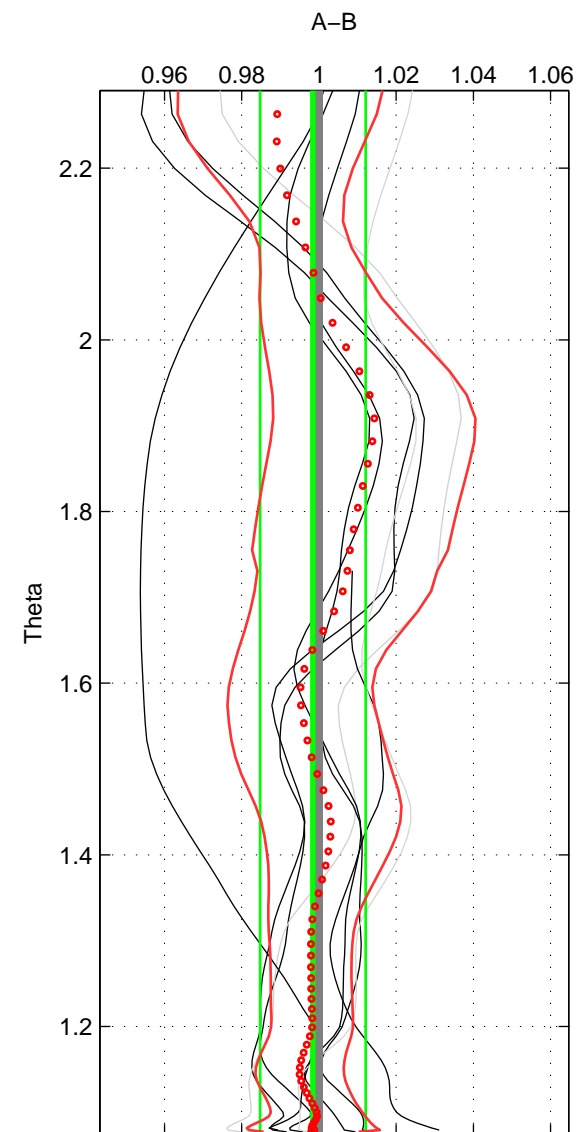

Cruise A (red). Date: May 1999 Cruisename: 584-49NZ19990508

Cruise B (blue). Date: Jun 2001 Cruisename: 591-49NZ20010604

*** "Favourite" values are those of space 2.

	Offset	O.StDev	Ratio	R.Stdev	Rating
SIGMA:	0.566	1.062	1.004	0.007	4
THETA:	-0.245	2.075	0.998	0.014	5
DEPTH:	0.616	1.429	1.004	0.009	4
FAV. :	-0.245	2.075	0.998	0.014	5

Profiles of A: 4
 Profiles of B: 5
 Diff profs : 8
 WMoffset (A-B): 0.56614
 WMoffset stdev: 1.062
 WMratio (A/B): 1.0036
 WMratio stdev: 0.006748

Quality (1-5): 4

Profiles of A: 4
 Profiles of B: 5
 Diff profs : 8
 WMoffset (A-B): -0.24492
 WMoffset stdev: 2.0754
 WMratio (A/B): 0.99843
 WMratio stdev: 0.013663

Quality (1-5): 5

Profiles of A: 4
 Profiles of B: 5
 Diff profs : 8
 WMoffset (A-B): 0.61645
 WMoffset stdev: 1.4288
 WMratio (A/B): 1.004
 WMratio stdev: 0.0091829

Quality (1-5): 4