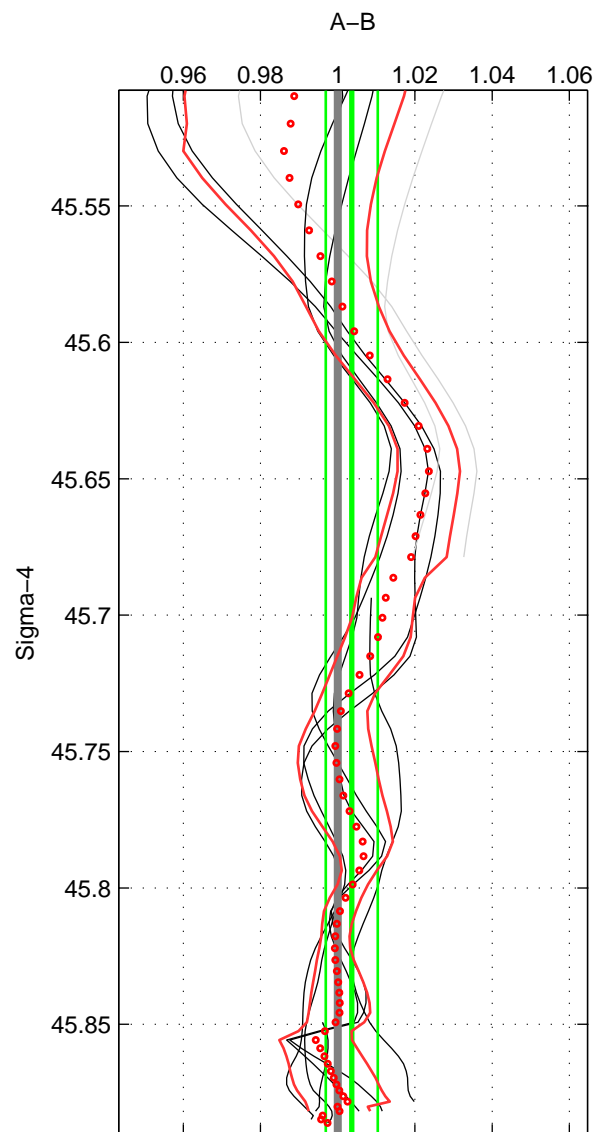

Cruise A (red). Date: May 1999 Cruisename: 584-49NZ19990508

Cruise B (blue). Date: Jun 2001 Cruisename: 591-49NZ20010604

*** "Favourite" values are those of space 2.

	Offset	O.StDev	Ratio	R.Stdev	Rating
SIGMA:	0.566	1.062	1.004	0.007	4
THETA:	-0.245	2.075	0.998	0.014	5
DEPTH:	0.616	1.429	1.004	0.009	4
FAV. :	-0.245	2.075	0.998	0.014	5

Profiles of A: 4
 Profiles of B: 5
 Diff profs : 8
 WMoffset (A-B): 0.56614
 WMoffset stdev: 1.062
 WMratio (A/B): 1.0036
 WMratio stdev: 0.006748

Quality (1-5): 4

Profiles of A: 4
 Profiles of B: 5
 Diff profs : 8
 WMoffset (A-B): -0.24492
 WMoffset stdev: 2.0754
 WMratio (A/B): 0.99843
 WMratio stdev: 0.013663

Quality (1-5): 5

Profiles of A: 4
 Profiles of B: 5
 Diff profs : 8
 WMoffset (A-B): 0.61645
 WMoffset stdev: 1.4288
 WMratio (A/B): 1.004
 WMratio stdev: 0.0091829

Quality (1-5): 4