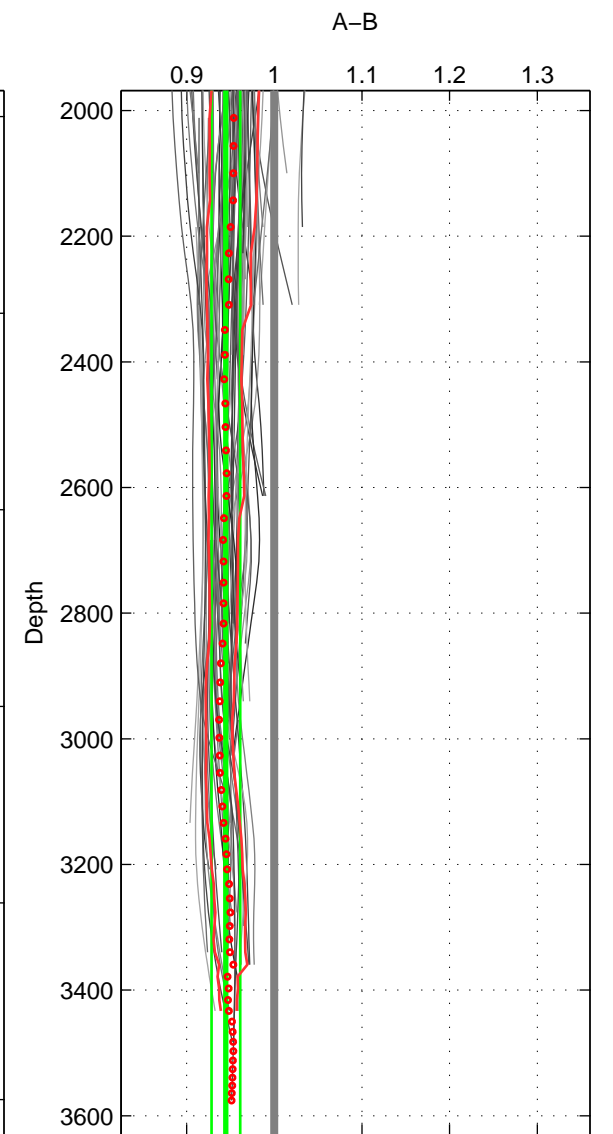

Cruise A (red). Date: Nov 1993 Cruisename: 88-58JH19931106
 Cruise B (blue). Date: Nov 1996 Cruisename: 95-58JH19961030

*** "Favourite" values are means of spaces 1 2 3.

	Offset	O.StDev	Ratio	R.Stdev	Rating
SIGMA:	-0.947	0.234	0.916	0.021	4
THETA:	-1.037	0.161	0.909	0.014	4
DEPTH:	-0.645	0.182	0.945	0.016	4
FAV. :	-0.876	0.192	0.923	0.017	4

Profiles of A: 20
 Profiles of B: 22
 Diff profs : 93
 WMoffset (A-B): -0.94699
 WMoffset stdev: 0.23415
 WMratio (A/B): 0.91576
 WMratio stdev: 0.020589

Quality (1-5): 4

Profiles of A: 20
 Profiles of B: 22
 Diff profs : 93
 WMoffset (A-B): -1.0374
 WMoffset stdev: 0.16128
 WMratio (A/B): 0.90889
 WMratio stdev: 0.013745

Quality (1-5): 4

Profiles of A: 20
 Profiles of B: 22
 Diff profs : 93
 WMoffset (A-B): -0.64489
 WMoffset stdev: 0.18193
 WMratio (A/B): 0.94473
 WMratio stdev: 0.016247

Quality (1-5): 4