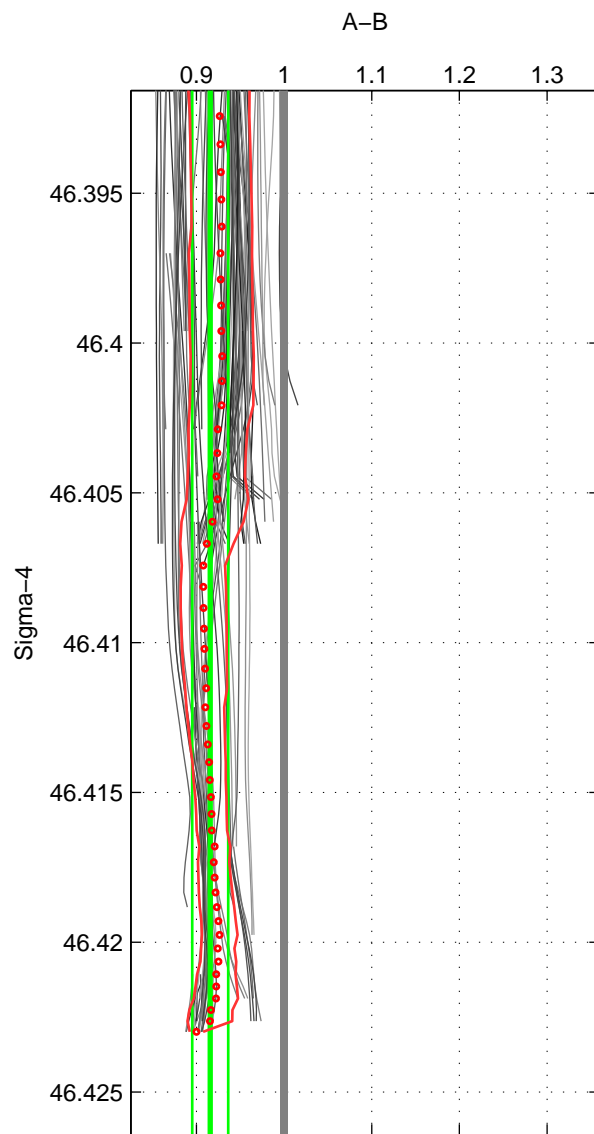

Cruise A (red). Date: Nov 1993 Cruisename: 88-58JH19931106
 Cruise B (blue). Date: Nov 1996 Cruisename: 95-58JH19961030

*** "Favourite" values are means of spaces 1 2 3.

	Offset	O.StDev	Ratio	R.Stdev	Rating
SIGMA:	-0.947	0.234	0.916	0.021	4
THETA:	-1.037	0.161	0.909	0.014	4
DEPTH:	-0.645	0.182	0.945	0.016	4
FAV. :	-0.876	0.192	0.923	0.017	4

Profiles of A: 20
 Profiles of B: 22
 Diff profs : 93
 WMoffset (A-B): -0.94699
 WMoffset stdev: 0.23415
 WMratio (A/B): 0.91576
 WMratio stdev: 0.020589

Quality (1-5): 4

Profiles of A: 20
 Profiles of B: 22
 Diff profs : 93
 WMoffset (A-B): -1.0374
 WMoffset stdev: 0.16128
 WMratio (A/B): 0.90889
 WMratio stdev: 0.013745

Quality (1-5): 4

Profiles of A: 20
 Profiles of B: 22
 Diff profs : 93
 WMoffset (A-B): -0.64489
 WMoffset stdev: 0.18193
 WMratio (A/B): 0.94473
 WMratio stdev: 0.016247

Quality (1-5): 4