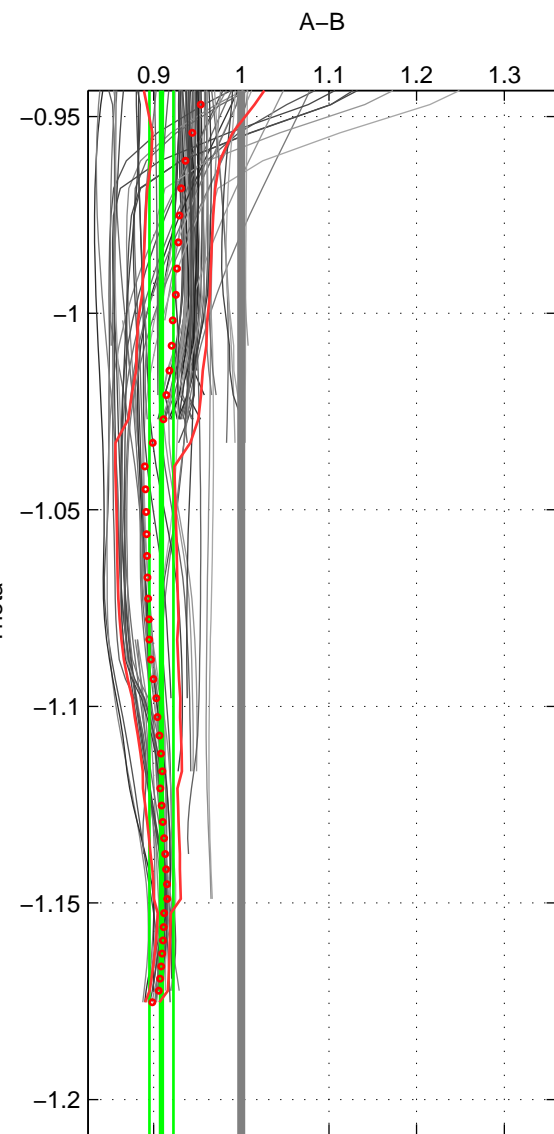

Cruise A (red). Date: Nov 1993 Cruisename: 88-58JH19931106
 Cruise B (blue). Date: Nov 1996 Cruisename: 95-58JH19961030

*** "Favourite" values are means of spaces 1 2 3.

	Offset	O.StDev	Ratio	R.Stdev	Rating
SIGMA:	-0.947	0.234	0.916	0.021	4
THETA:	-1.037	0.161	0.909	0.014	4
DEPTH:	-0.645	0.182	0.945	0.016	4
FAV. :	-0.876	0.192	0.923	0.017	4

Profiles of A: 20
 Profiles of B: 22
 Diff profs : 93
 WMoffset (A-B): -0.94699
 WMoffset stdev: 0.23415
 WMratio (A/B): 0.91576
 WMratio stdev: 0.020589

Quality (1-5): 4

Profiles of A: 20
 Profiles of B: 22
 Diff profs : 93
 WMoffset (A-B): -1.0374
 WMoffset stdev: 0.16128
 WMratio (A/B): 0.90889
 WMratio stdev: 0.013745

Quality (1-5): 4

Profiles of A: 20
 Profiles of B: 22
 Diff profs : 93
 WMoffset (A-B): -0.64489
 WMoffset stdev: 0.18193
 WMratio (A/B): 0.94473
 WMratio stdev: 0.016247

Quality (1-5): 4