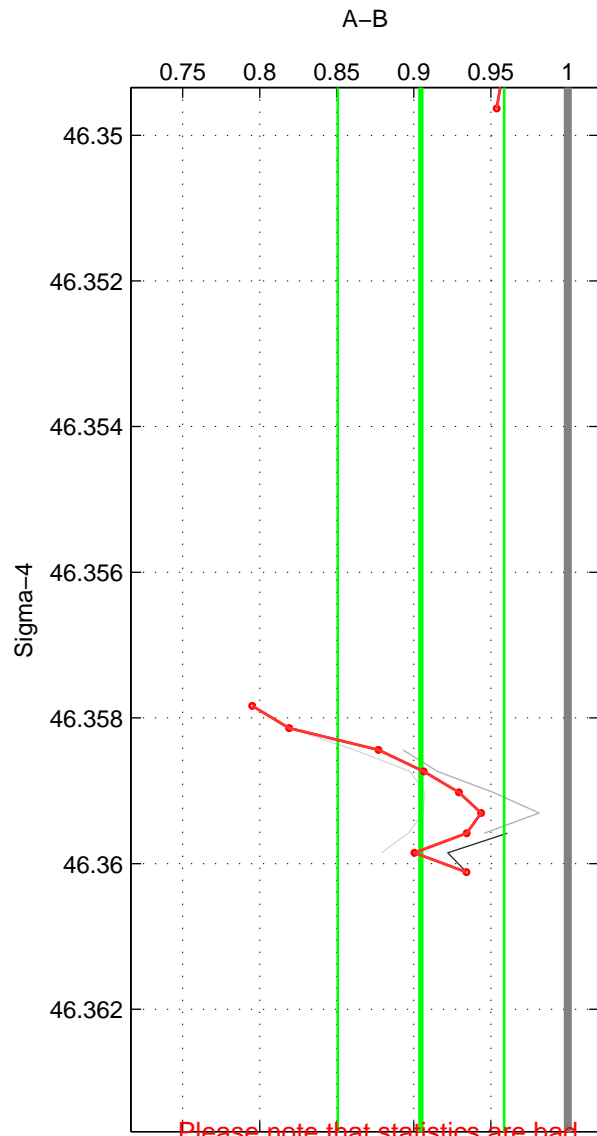

Cruise A (red). Date: Sep 1992 Cruisename: 21-18HS19920920

Cruise B (blue). Date: Aug 2008 Cruisename: 46-18SN20080717

*** "Favourite" values are means of spaces 1 2 3.

	Offset	O.StDev	Ratio	R.Stdev	Rating
SIGMA:	-1.309	0.835	0.905	0.054	1
THETA:	-2.364	0.793	0.824	0.051	1
DEPTH:	-0.322	0.117	0.976	0.009	1
FAV.:	-1.332	0.582	0.902	0.038	1

Please note that statistics are bad.

Profiles of A: 1
 Profiles of B: 3
 Diff profs : 3
 WMoffset (A-B): -1.309
 WMoffset stdev: 0.83502
 WMratio (A/B): 0.90465
 WMratio stdev: 0.054011

Quality (1-5): 1

Please note that statistics are bad.

Profiles of A: 1
 Profiles of B: 4
 Diff profs : 4
 WMoffset (A-B): -2.3641
 WMoffset stdev: 0.79309
 WMratio (A/B): 0.82418
 WMratio stdev: 0.050526

Quality (1-5): 1

Please note that statistics are bad.

Profiles of A: 1
 Profiles of B: 3
 Diff profs : 3
 WMoffset (A-B): -0.32171
 WMoffset stdev: 0.11701
 WMratio (A/B): 0.97637
 WMratio stdev: 0.0091904

Quality (1-5): 1