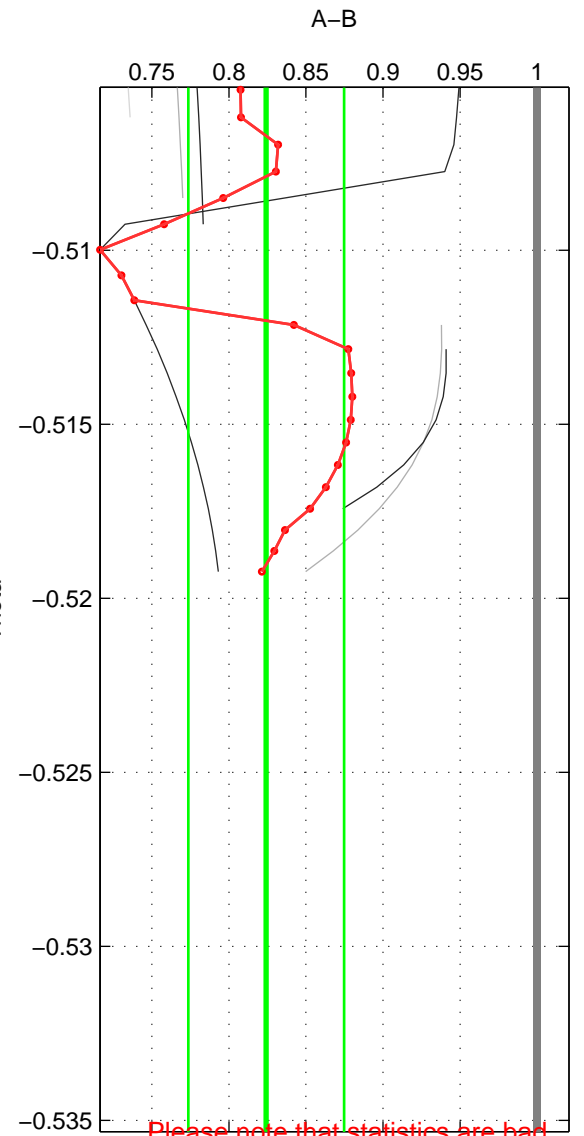

Cruise A (red). Date: Sep 1992 Cruisename: 21-18HS19920920

Cruise B (blue). Date: Aug 2008 Cruisename: 46-18SN20080717

*** "Favourite" values are means of spaces 1 2 3.

	Offset	O.StDev	Ratio	R.Stdev	Rating
SIGMA:	-1.309	0.835	0.905	0.054	1
THETA:	-2.364	0.793	0.824	0.051	1
DEPTH:	-0.322	0.117	0.976	0.009	1
FAV.:	-1.332	0.582	0.902	0.038	1

Please note that statistics are bad.

Profiles of A: 1
 Profiles of B: 3
 Diff profs : 3
 WMoffset (A-B): -1.309
 WMoffset stdev: 0.83502
 WMratio (A/B): 0.90465
 WMratio stdev: 0.054011

Quality (1-5): 1

Please note that statistics are bad.

Profiles of A: 1
 Profiles of B: 4
 Diff profs : 4
 WMoffset (A-B): -2.3641
 WMoffset stdev: 0.79309
 WMratio (A/B): 0.82418
 WMratio stdev: 0.050526

Quality (1-5): 1

Please note that statistics are bad.

Profiles of A: 1
 Profiles of B: 3
 Diff profs : 3
 WMoffset (A-B): -0.32171
 WMoffset stdev: 0.11701
 WMratio (A/B): 0.97637
 WMratio stdev: 0.0091904

Quality (1-5): 1