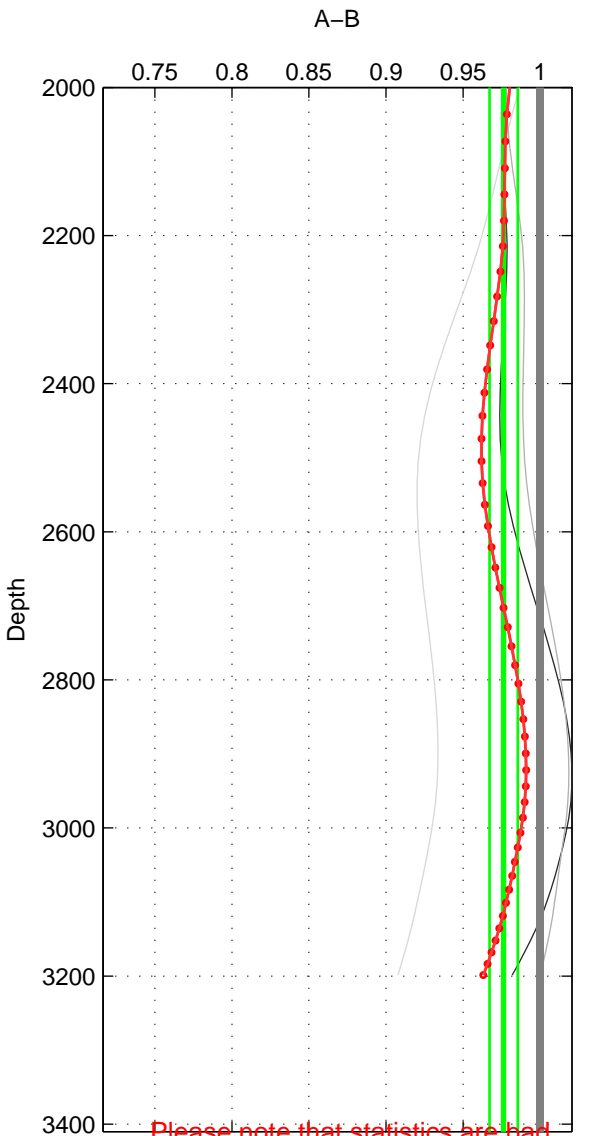

Cruise A (red). Date: Sep 1992 Cruisename: 21-18HS19920920

Cruise B (blue). Date: Aug 2008 Cruisename: 46-18SN20080717

*** "Favourite" values are means of spaces 1 2 3.

	Offset	O.StDev	Ratio	R.Stdev	Rating
SIGMA:	-1.309	0.835	0.905	0.054	1
THETA:	-2.364	0.793	0.824	0.051	1
DEPTH:	-0.322	0.117	0.976	0.009	1
FAV.:	-1.332	0.582	0.902	0.038	1

Please note that statistics are bad.

Profiles of A: 1
 Profiles of B: 3
 Diff profs : 3
 WMoffset (A-B): -1.309
 WMoffset stdev: 0.83502
 WMratio (A/B): 0.90465
 WMratio stdev: 0.054011

Quality (1-5): 1

Please note that statistics are bad.

Profiles of A: 1
 Profiles of B: 4
 Diff profs : 4
 WMoffset (A-B): -2.3641
 WMoffset stdev: 0.79309
 WMratio (A/B): 0.82418
 WMratio stdev: 0.050526

Quality (1-5): 1

Please note that statistics are bad.

Profiles of A: 1
 Profiles of B: 3
 Diff profs : 3
 WMoffset (A-B): -0.32171
 WMoffset stdev: 0.11701
 WMratio (A/B): 0.97637
 WMratio stdev: 0.0091904

Quality (1-5): 1