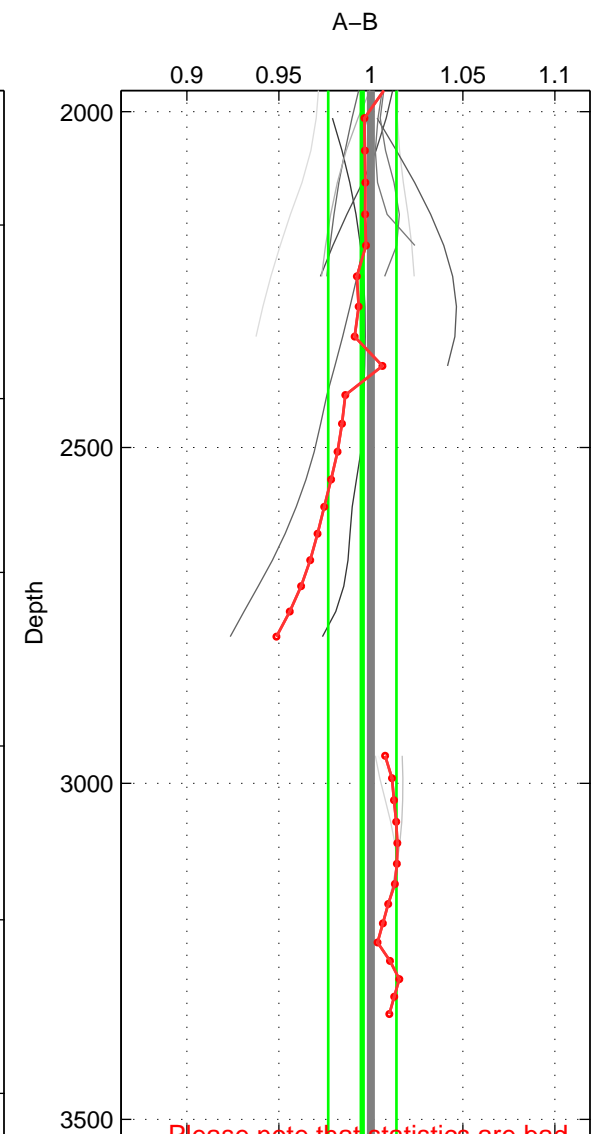

Cruise A (red). Date: Sep 1993 Cruisename: 3-06AQ19930806

Cruise B (blue). Date: Aug 1995 Cruisename: 4-06AQ19950707

*** "Favourite" values are those of space 2.

	Offset	O.StDev	Ratio	R.Stdev	Rating
SIGMA:	0.007	0.296	1.001	0.027	4
THETA:	-0.147	0.186	0.986	0.016	5
DEPTH:	-0.056	0.216	0.995	0.019	3
FAV. :	-0.147	0.186	0.986	0.016	5

Profiles of A: 10
 Profiles of B: 5
 Diff profs : 18
 WMoffset (A-B): 0.0067952
 WMoffset stdev: 0.2964
 WMratio (A/B): 1.0006
 WMratio stdev: 0.027453

Quality (1-5): 4

Profiles of A: 11
 Profiles of B: 6
 Diff profs : 19
 WMoffset (A-B): -0.14744
 WMoffset stdev: 0.18613
 WMratio (A/B): 0.98621
 WMratio stdev: 0.016211

Quality (1-5): 5

Profiles of A: 10
 Profiles of B: 5
 Diff profs : 17
 WMoffset (A-B): -0.056299
 WMoffset stdev: 0.21605
 WMratio (A/B): 0.99534
 WMratio stdev: 0.018503

Quality (1-5): 3

Please note that statistics are bad.