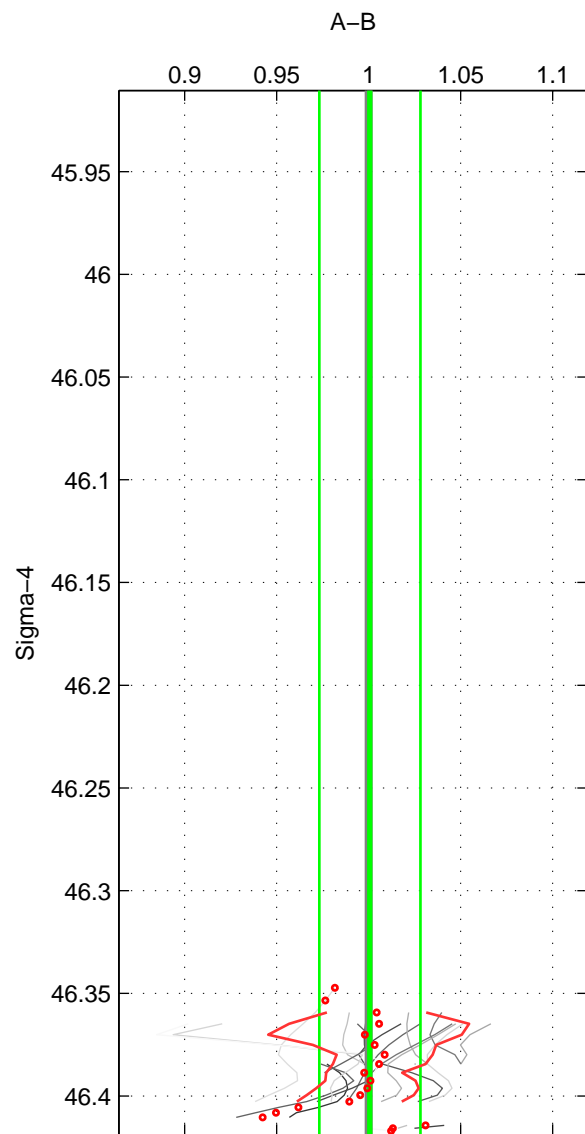

Cruise A (red). Date: Sep 1993 Cruisename: 3-06AQ19930806

Cruise B (blue). Date: Aug 1995 Cruisename: 4-06AQ19950707

*** "Favourite" values are those of space 2.

	Offset	O.StDev	Ratio	R.Stdev	Rating
SIGMA:	0.007	0.296	1.001	0.027	4
THETA:	-0.147	0.186	0.986	0.016	5
DEPTH:	-0.056	0.216	0.995	0.019	3
FAV. :	-0.147	0.186	0.986	0.016	5

Profiles of A: 10
 Profiles of B: 5
 Diff profs : 18
 WMoffset (A-B): 0.0067952
 WMoffset stdev: 0.2964
 WMratio (A/B): 1.0006
 WMratio stdev: 0.027453

Quality (1-5): 4

Profiles of A: 11
 Profiles of B: 6
 Diff profs : 19
 WMoffset (A-B): -0.14744
 WMoffset stdev: 0.18613
 WMratio (A/B): 0.98621
 WMratio stdev: 0.016211

Quality (1-5): 5

Profiles of A: 10
 Profiles of B: 5
 Diff profs : 17
 WMoffset (A-B): -0.056299
 WMoffset stdev: 0.21605
 WMratio (A/B): 0.99534
 WMratio stdev: 0.018503

Quality (1-5): 3

Please note that statistics are bad.