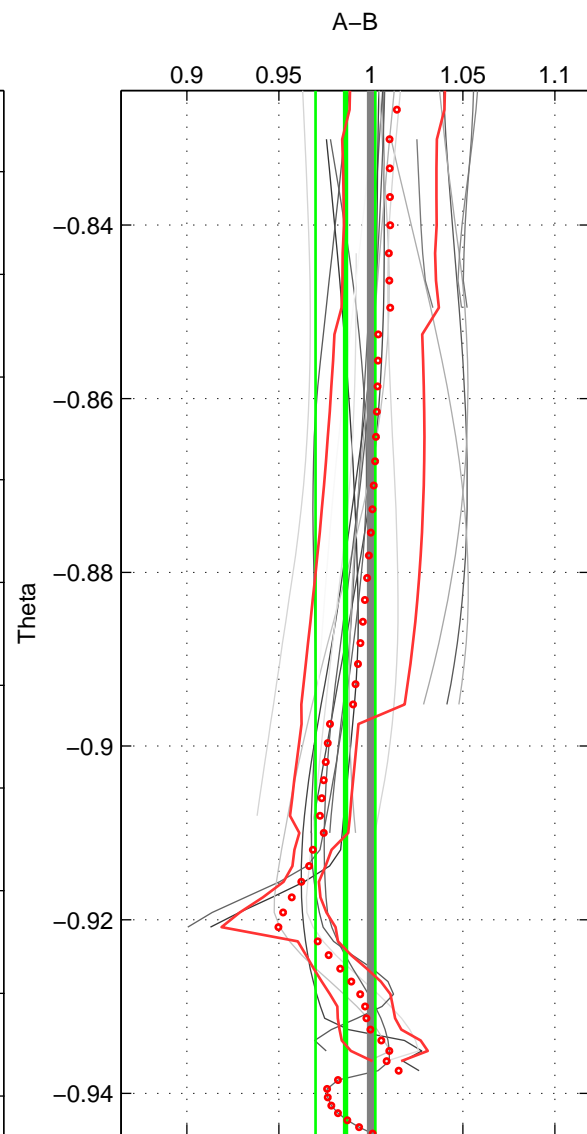

Cruise A (red). Date: Sep 1993 Cruisename: 3-06AQ19930806

Cruise B (blue). Date: Aug 1995 Cruisename: 4-06AQ19950707

*** "Favourite" values are those of space 2.

	Offset	O.StDev	Ratio	R.Stdev	Rating
SIGMA:	0.007	0.296	1.001	0.027	4
THETA:	-0.147	0.186	0.986	0.016	5
DEPTH:	-0.056	0.216	0.995	0.019	3
FAV. :	-0.147	0.186	0.986	0.016	5

Profiles of A: 10
 Profiles of B: 5
 Diff profs : 18
 WMoffset (A-B): 0.0067952
 WMoffset stdev: 0.2964
 WMratio (A/B): 1.0006
 WMratio stdev: 0.027453

Quality (1-5): 4

Profiles of A: 11
 Profiles of B: 6
 Diff profs : 19
 WMoffset (A-B): -0.14744
 WMoffset stdev: 0.18613
 WMratio (A/B): 0.98621
 WMratio stdev: 0.016211

Quality (1-5): 5

Profiles of A: 10
 Profiles of B: 5
 Diff profs : 17
 WMoffset (A-B): -0.056299
 WMoffset stdev: 0.21605
 WMratio (A/B): 0.99534
 WMratio stdev: 0.018503

Quality (1-5): 3

Please note that statistics are bad.