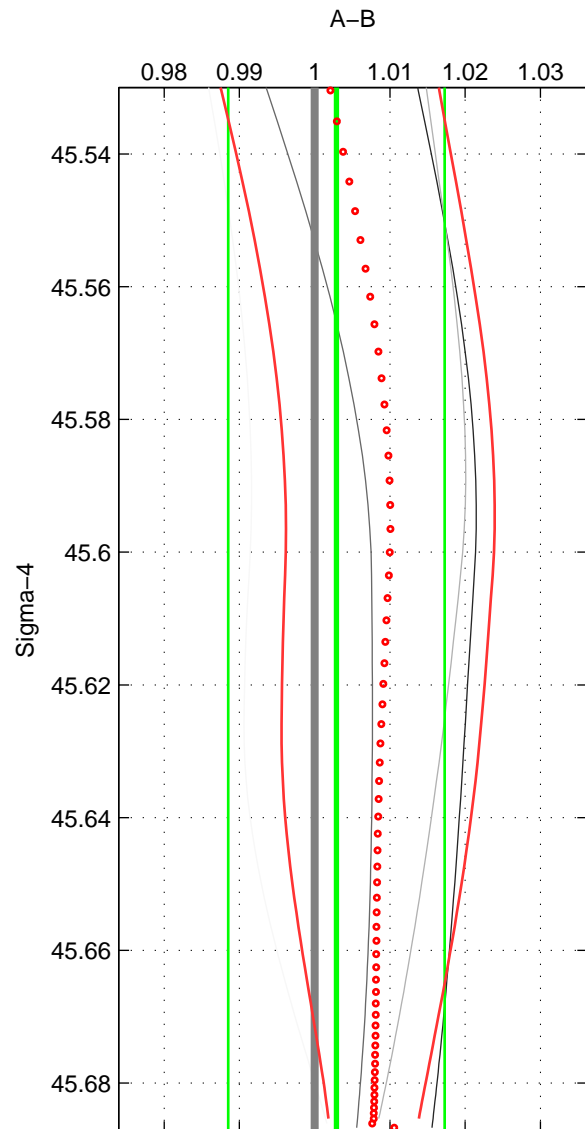

Cruise A (red). Date: Jul 2005 Cruisename: 669-49UF20050615
 Cruise B (blue). Date: Nov 2007 Cruisename: 675-49UF20071023

*** "Favourite" values are means of spaces 1 2.

	Offset	O.StDev	Ratio	R.Stdev	Rating
SIGMA:	0.382	2.010	1.003	0.014	2
THETA:	0.695	1.861	1.005	0.013	2
DEPTH:	0.810	0.691	1.006	0.005	1
FAV.:	0.539	1.936	1.004	0.014	2

Profiles of A: 2
 Profiles of B: 4
 Diff profs : 4
 WMoffset (A-B): 0.38217
 WMoffset stdev: 2.0103
 WMratio (A/B): 1.0029
 WMratio stdev: 0.014388

Quality (1-5): 2

Profiles of A: 2
 Profiles of B: 4
 Diff profs : 4
 WMoffset (A-B): 0.69549
 WMoffset stdev: 1.8609
 WMratio (A/B): 1.0051
 WMratio stdev: 0.013334

Quality (1-5): 2

Profiles of A: 2
 Profiles of B: 4
 Diff profs : 4
 WMoffset (A-B): 0.80995
 WMoffset stdev: 0.69058
 WMratio (A/B): 1.0058
 WMratio stdev: 0.0048979

Quality (1-5): 1

Please note that statistics are bad.