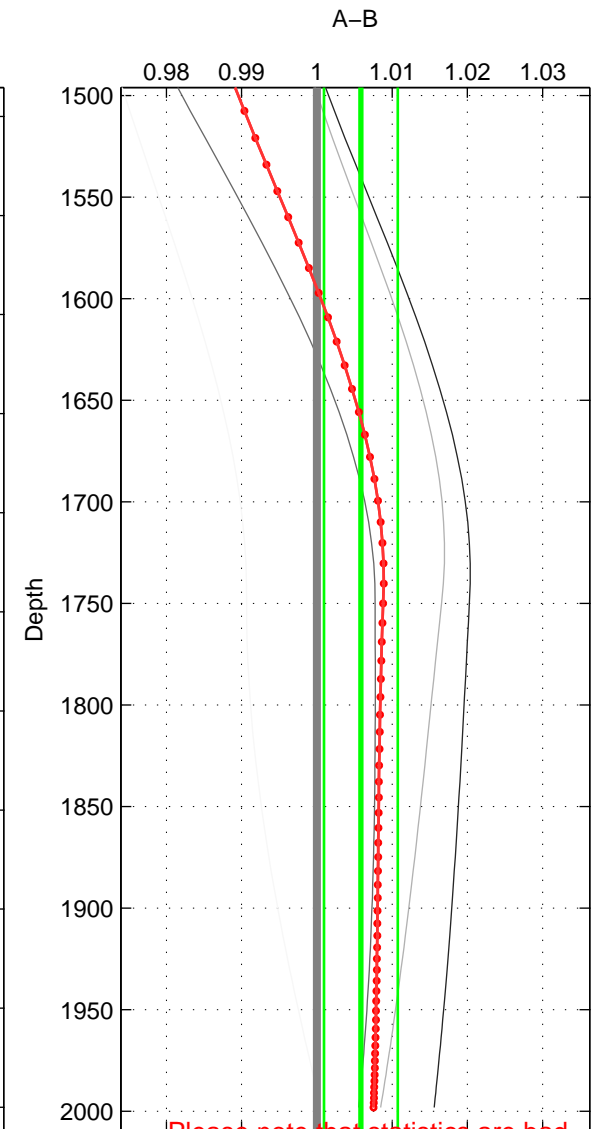

Cruise A (red). Date: Jul 2005 Cruisename: 669-49UF20050615
 Cruise B (blue). Date: Nov 2007 Cruisename: 675-49UF20071023

*** "Favourite" values are means of spaces 1 2.

	Offset	O.StDev	Ratio	R.Stdev	Rating
SIGMA:	0.382	2.010	1.003	0.014	2
THETA:	0.695	1.861	1.005	0.013	2
DEPTH:	0.810	0.691	1.006	0.005	1
FAV.:	0.539	1.936	1.004	0.014	2

Profiles of A: 2
 Profiles of B: 4
 Diff profs : 4
 WMoffset (A-B): 0.38217
 WMoffset stdev: 2.0103
 WMratio (A/B): 1.0029
 WMratio stdev: 0.014388

Quality (1-5): 2

Profiles of A: 2
 Profiles of B: 4
 Diff profs : 4
 WMoffset (A-B): 0.69549
 WMoffset stdev: 1.8609
 WMratio (A/B): 1.0051
 WMratio stdev: 0.013334

Quality (1-5): 2

Profiles of A: 2
 Profiles of B: 4
 Diff profs : 4
 WMoffset (A-B): 0.80995
 WMoffset stdev: 0.69058
 WMratio (A/B): 1.0058
 WMratio stdev: 0.0048979

Quality (1-5): 1

Please note that statistics are bad.