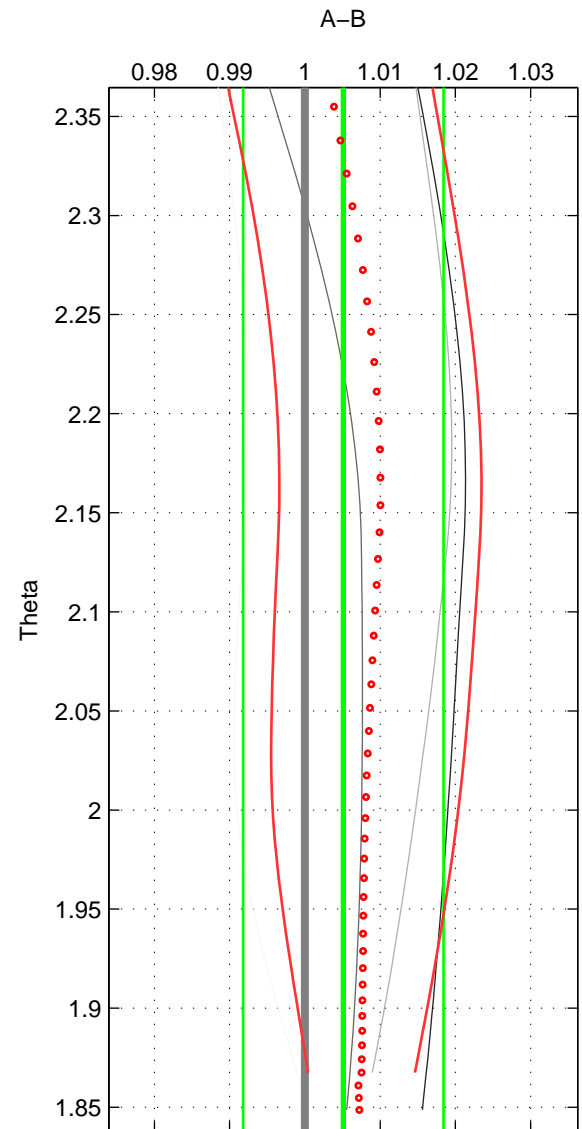

Cruise A (red). Date: Jul 2005 Cruisename: 669-49UF20050615
 Cruise B (blue). Date: Nov 2007 Cruisename: 675-49UF20071023

*** "Favourite" values are means of spaces 1 2.

	Offset	O.StDev	Ratio	R.Stdev	Rating
SIGMA:	0.382	2.010	1.003	0.014	2
THETA:	0.695	1.861	1.005	0.013	2
DEPTH:	0.810	0.691	1.006	0.005	1
FAV.:	0.539	1.936	1.004	0.014	2

Profiles of A: 2
 Profiles of B: 4
 Diff profs : 4
 WMoffset (A-B): 0.38217
 WMoffset stdev: 2.0103
 WMratio (A/B): 1.0029
 WMratio stdev: 0.014388

Quality (1-5): 2

Profiles of A: 2
 Profiles of B: 4
 Diff profs : 4
 WMoffset (A-B): 0.69549
 WMoffset stdev: 1.8609
 WMratio (A/B): 1.0051
 WMratio stdev: 0.013334

Quality (1-5): 2

Profiles of A: 2
 Profiles of B: 4
 Diff profs : 4
 WMoffset (A-B): 0.80995
 WMoffset stdev: 0.69058
 WMratio (A/B): 1.0058
 WMratio stdev: 0.0048979

Quality (1-5): 1

Please note that statistics are bad.