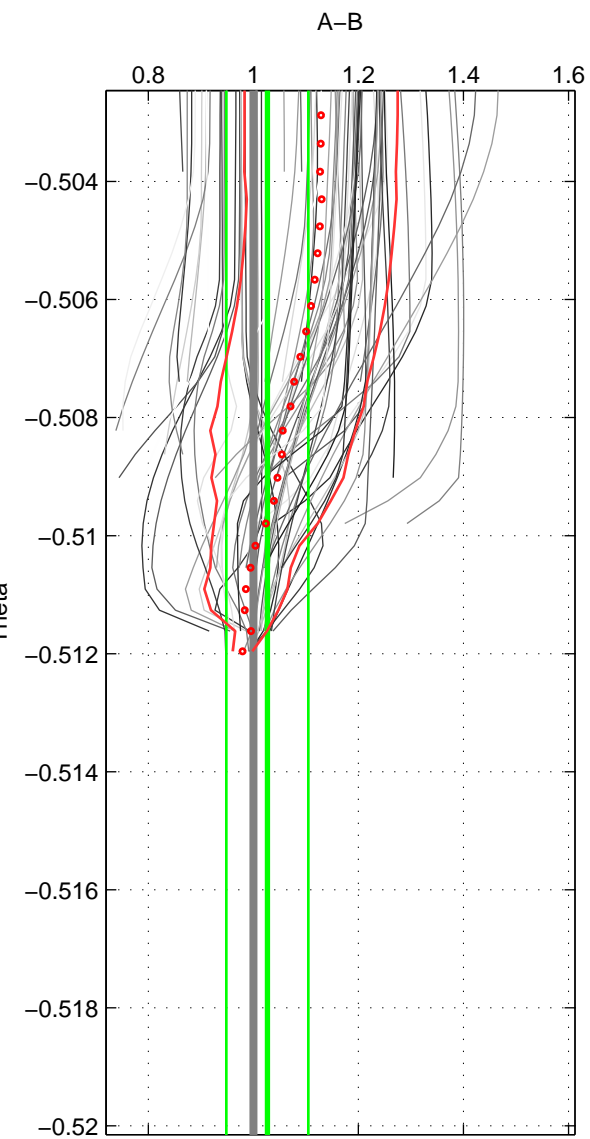

Cruise A (red). Date: Aug 2004 Cruisename: 56-32H120040718

Cruise B (blue). Date: Sep 2004 Cruisename: 68-49NZ20040901

\*\*\* "Favourite" values are those of space 2.

|        | Offset | O.StDev | Ratio | R.Stdev | Rating |
|--------|--------|---------|-------|---------|--------|
| SIGMA: | 3.554  | 0.169   | 1.309 | 0.012   | 2      |
| THETA: | 0.365  | 1.048   | 1.027 | 0.078   | 4      |
| DEPTH: | 1.208  | 0.427   | 1.106 | 0.035   | 3      |
| FAV.:  | 0.365  | 1.048   | 1.027 | 0.078   | 4      |

Profiles of A: 1  
 Profiles of B: 20  
 Diff profs : 8  
 WMoffset (A-B): 3.5544  
 WMoffset stdev: 0.16906  
 WMratio (A/B): 1.309  
 WMratio stdev: 0.011963

Quality (1-5): 2

Profiles of A: 6  
 Profiles of B: 20  
 Diff profs : 68  
 WMoffset (A-B): 0.36483  
 WMoffset stdev: 1.0481  
 WMratio (A/B): 1.0266  
 WMratio stdev: 0.078065

Quality (1-5): 4

Profiles of A: 5  
 Profiles of B: 20  
 Diff profs : 50  
 WMoffset (A-B): 1.2081  
 WMoffset stdev: 0.42666  
 WMratio (A/B): 1.1057  
 WMratio stdev: 0.034936

Quality (1-5): 3