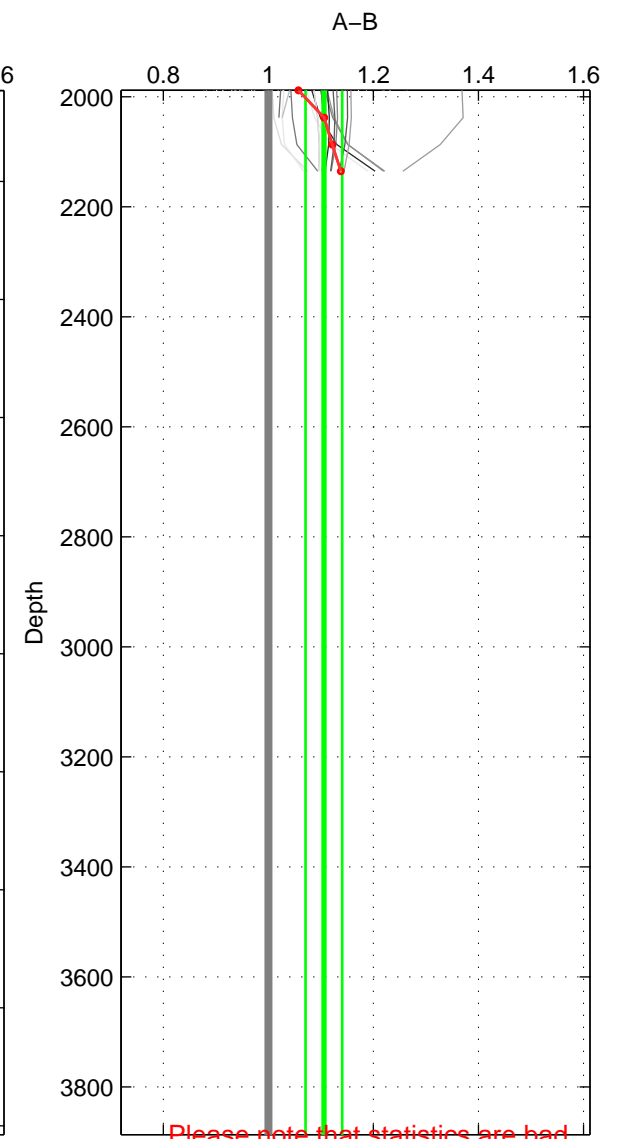

Cruise A (red). Date: Aug 2004 Cruisename: 56-32H120040718

Cruise B (blue). Date: Sep 2004 Cruisename: 68-49NZ20040901

\*\*\* "Favourite" values are those of space 2.

|        | Offset | O.StDev | Ratio | R.Stdev | Rating |
|--------|--------|---------|-------|---------|--------|
| SIGMA: | 3.554  | 0.169   | 1.309 | 0.012   | 2      |
| THETA: | 0.365  | 1.048   | 1.027 | 0.078   | 4      |
| DEPTH: | 1.208  | 0.427   | 1.106 | 0.035   | 3      |
| FAV.:  | 0.365  | 1.048   | 1.027 | 0.078   | 4      |

Profiles of A: 1  
 Profiles of B: 20  
 Diff profs : 8  
 WMoffset (A-B): 3.5544  
 WMoffset stdev: 0.16906  
 WMratio (A/B): 1.309  
 WMratio stdev: 0.011963

Quality (1-5): 2

Profiles of A: 6  
 Profiles of B: 20  
 Diff profs : 68  
 WMoffset (A-B): 0.36483  
 WMoffset stdev: 1.0481  
 WMratio (A/B): 1.0266  
 WMratio stdev: 0.078065

Quality (1-5): 4

Profiles of A: 5  
 Profiles of B: 20  
 Diff profs : 50  
 WMoffset (A-B): 1.2081  
 WMoffset stdev: 0.42666  
 WMratio (A/B): 1.1057  
 WMratio stdev: 0.034936

Quality (1-5): 3