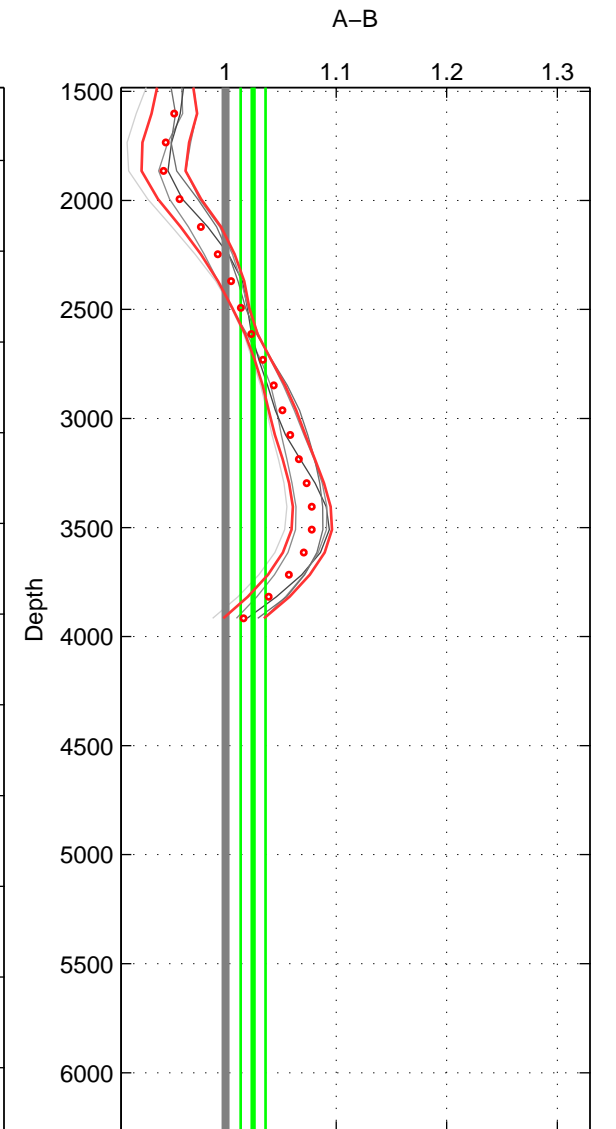

Cruise A (red). Date: Feb 2009 Cruisename: 399-09SS20090203
 Cruise B (blue). Date: Apr 1992 Cruisename: 512-33MW19920227

*** "Favourite" values are means of spaces 1 2 3.

	Offset	O.StDev	Ratio	R.Stdev	Rating
SIGMA:	0.333	1.381	1.003	0.010	3
THETA:	13.144	1.050	1.101	0.009	3
DEPTH:	3.314	1.525	1.025	0.011	3
FAV.:	5.597	1.319	1.043	0.010	3

Profiles of A: 19
 Profiles of B: 2
 Diff profs : 9
 WMoffset (A-B): 0.33296
 WMoffset stdev: 1.3814
 WMratio (A/B): 1.0032
 WMratio stdev: 0.010463

Quality (1-5): 3

Profiles of A: 19
 Profiles of B: 2
 Diff profs : 9
 WMoffset (A-B): 13.144
 WMoffset stdev: 1.0498
 WMratio (A/B): 1.1008
 WMratio stdev: 0.0089655

Quality (1-5): 3

Profiles of A: 19
 Profiles of B: 1
 Diff profs : 5
 WMoffset (A-B): 3.3141
 WMoffset stdev: 1.5252
 WMratio (A/B): 1.0249
 WMratio stdev: 0.011317

Quality (1-5): 3