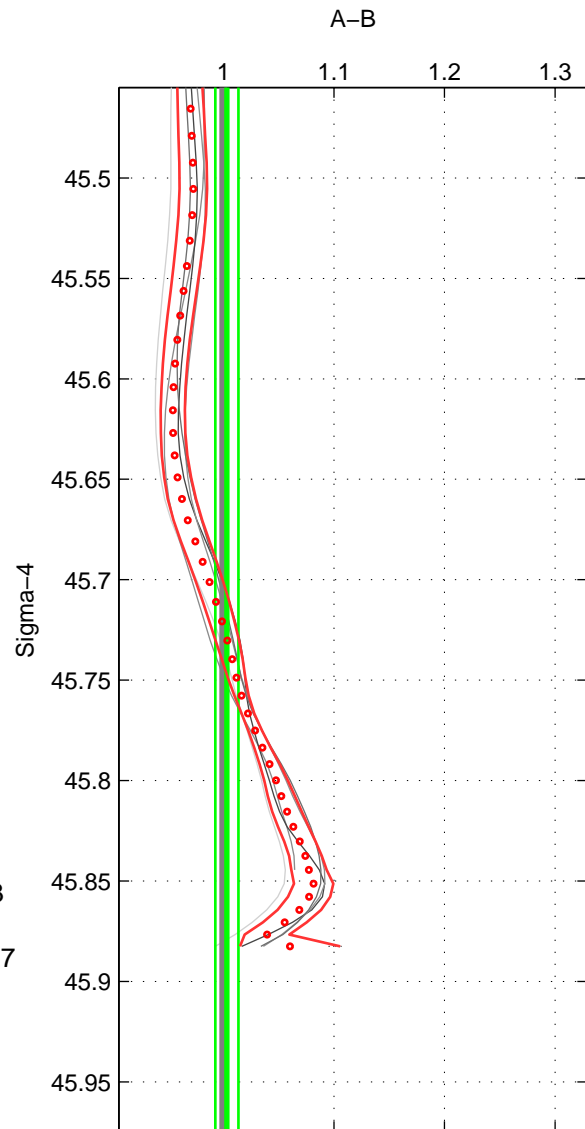

Cruise A (red). Date: Feb 2009 Cruisename: 399-09SS20090203
 Cruise B (blue). Date: Apr 1992 Cruisename: 512-33MW19920227

*** "Favourite" values are means of spaces 1 2 3.

	Offset	O.StDev	Ratio	R.Stdev	Rating
SIGMA:	0.333	1.381	1.003	0.010	3
THETA:	13.144	1.050	1.101	0.009	3
DEPTH:	3.314	1.525	1.025	0.011	3
FAV.:	5.597	1.319	1.043	0.010	3

Profiles of A: 19
 Profiles of B: 2
 Diff profs : 9
 WMoffset (A-B): 0.33296
 WMoffset stdev: 1.3814
 WMratio (A/B): 1.0032
 WMratio stdev: 0.010463

Quality (1-5): 3

Profiles of A: 19
 Profiles of B: 2
 Diff profs : 9
 WMoffset (A-B): 13.144
 WMoffset stdev: 1.0498
 WMratio (A/B): 1.1008
 WMratio stdev: 0.0089655

Quality (1-5): 3

Profiles of A: 19
 Profiles of B: 1
 Diff profs : 5
 WMoffset (A-B): 3.3141
 WMoffset stdev: 1.5252
 WMratio (A/B): 1.0249
 WMratio stdev: 0.011317

Quality (1-5): 3