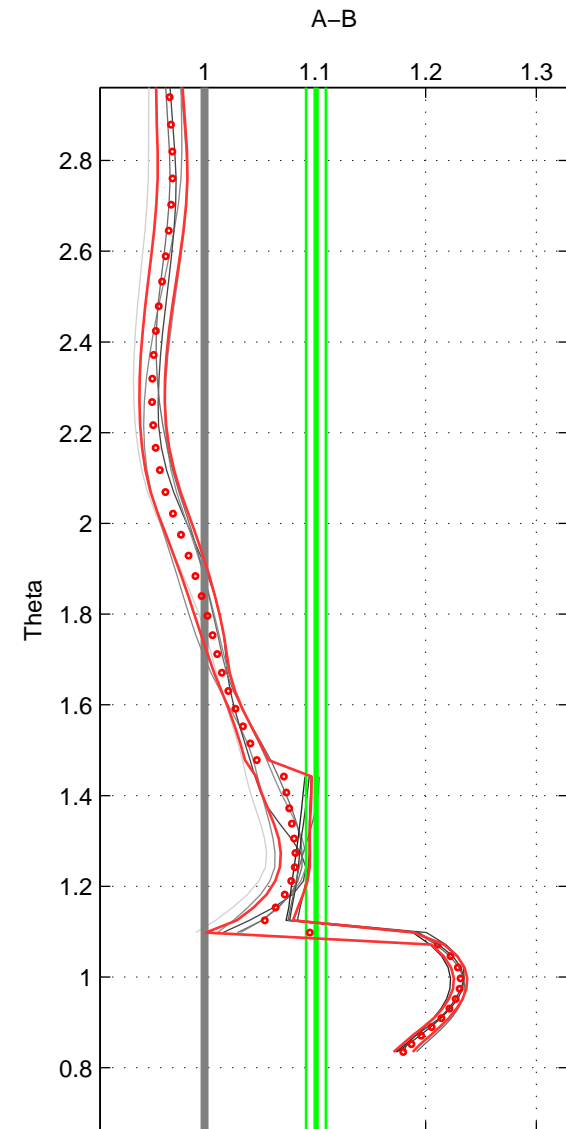

Cruise A (red). Date: Feb 2009 Cruisename: 399-09SS20090203
 Cruise B (blue). Date: Apr 1992 Cruisename: 512-33MW19920227

*** "Favourite" values are means of spaces 1 2 3.

	Offset	O.StDev	Ratio	R.Stdev	Rating
SIGMA:	0.333	1.381	1.003	0.010	3
THETA:	13.144	1.050	1.101	0.009	3
DEPTH:	3.314	1.525	1.025	0.011	3
FAV.:	5.597	1.319	1.043	0.010	3

Profiles of A: 19
 Profiles of B: 2
 Diff profs : 9
 WMoffset (A-B): 0.33296
 WMoffset stdev: 1.3814
 WMratio (A/B): 1.0032
 WMratio stdev: 0.010463

Quality (1-5): 3

Profiles of A: 19
 Profiles of B: 2
 Diff profs : 9
 WMoffset (A-B): 13.144
 WMoffset stdev: 1.0498
 WMratio (A/B): 1.1008
 WMratio stdev: 0.0089655

Quality (1-5): 3

Profiles of A: 19
 Profiles of B: 1
 Diff profs : 5
 WMoffset (A-B): 3.3141
 WMoffset stdev: 1.5252
 WMratio (A/B): 1.0249
 WMratio stdev: 0.011317

Quality (1-5): 3