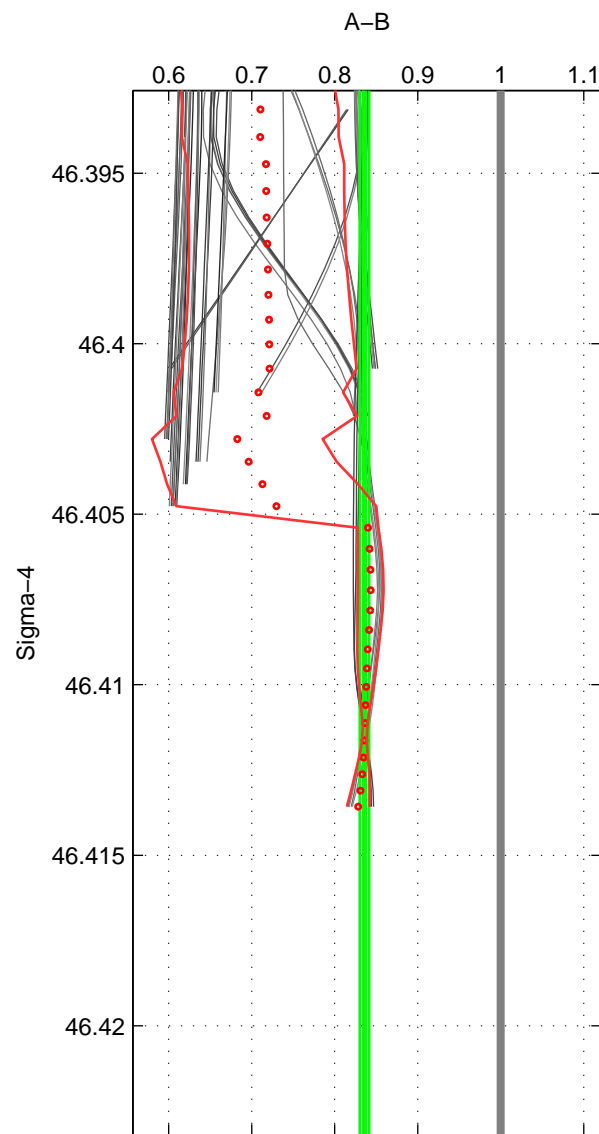

Cruise A (red). Date: Mar 1997 Cruisename: 75-58AA19970225

Cruise B (blue). Date: Nov 1996 Cruisename: 95-58JH19961030

*** "Favourite" values are means of spaces 1 2.

	Offset	O.StDev	Ratio	R.Stdev	Rating
SIGMA:	-1.806	0.069	0.836	0.006	5
THETA:	-1.651	0.195	0.851	0.018	5
DEPTH:	-1.796	0.346	0.834	0.033	3
FAV. :	-1.729	0.132	0.843	0.012	5

Profiles of A: 20
 Profiles of B: 10
 Diff profs : 60
 WMoffset (A-B): -1.8061
 WMoffset stdev: 0.069486
 WMratio (A/B): 0.83583
 WMratio stdev: 0.0056348

Quality (1-5): 5

Profiles of A: 20
 Profiles of B: 10
 Diff profs : 60
 WMoffset (A-B): -1.6512
 WMoffset stdev: 0.19473
 WMratio (A/B): 0.85061
 WMratio stdev: 0.017532

Quality (1-5): 5

Profiles of A: 19
 Profiles of B: 10
 Diff profs : 56
 WMoffset (A-B): -1.7962
 WMoffset stdev: 0.34567
 WMratio (A/B): 0.83402
 WMratio stdev: 0.033316

Quality (1-5): 3

Please note that statistics are bad.