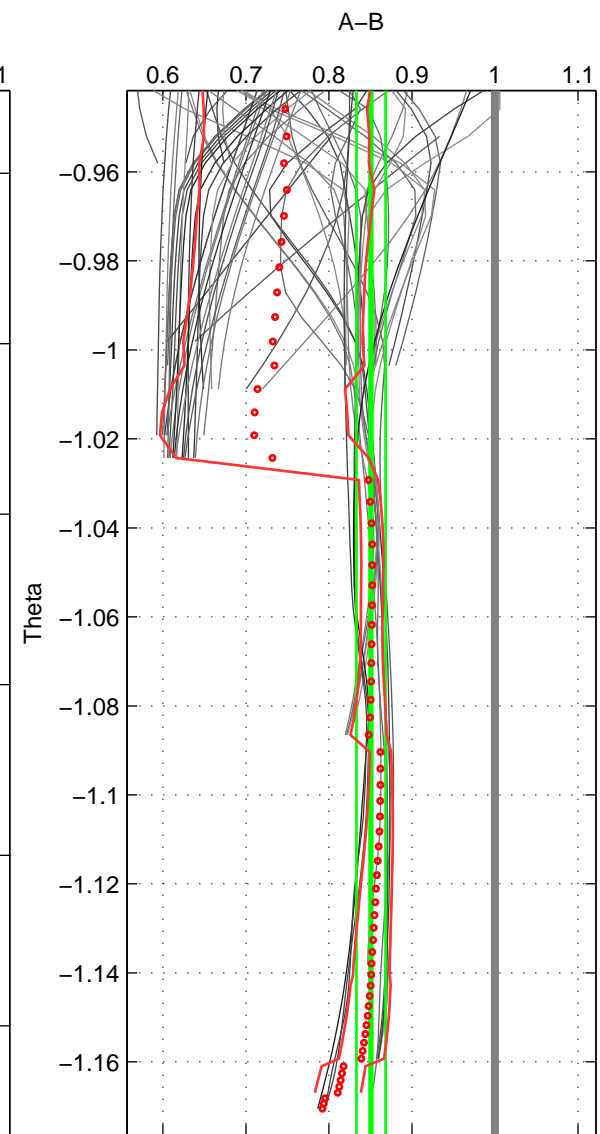

Cruise A (red). Date: Mar 1997 Cruisename: 75-58AA19970225

Cruise B (blue). Date: Nov 1996 Cruisename: 95-58JH19961030

*** "Favourite" values are means of spaces 1 2.

	Offset	O.StDev	Ratio	R.Stdev	Rating
SIGMA:	-1.806	0.069	0.836	0.006	5
THETA:	-1.651	0.195	0.851	0.018	5
DEPTH:	-1.796	0.346	0.834	0.033	3
FAV. :	-1.729	0.132	0.843	0.012	5

Profiles of A: 20
 Profiles of B: 10
 Diff profs : 60
 WMoffset (A-B): -1.8061
 WMoffset stdev: 0.069486
 WMratio (A/B): 0.83583
 WMratio stdev: 0.0056348

Quality (1-5): 5

Profiles of A: 20
 Profiles of B: 10
 Diff profs : 60
 WMoffset (A-B): -1.6512
 WMoffset stdev: 0.19473
 WMratio (A/B): 0.85061
 WMratio stdev: 0.017532

Quality (1-5): 5

Profiles of A: 19
 Profiles of B: 10
 Diff profs : 56
 WMoffset (A-B): -1.7962
 WMoffset stdev: 0.34567
 WMratio (A/B): 0.83402
 WMratio stdev: 0.033316

Quality (1-5): 3

Please note that statistics are bad.