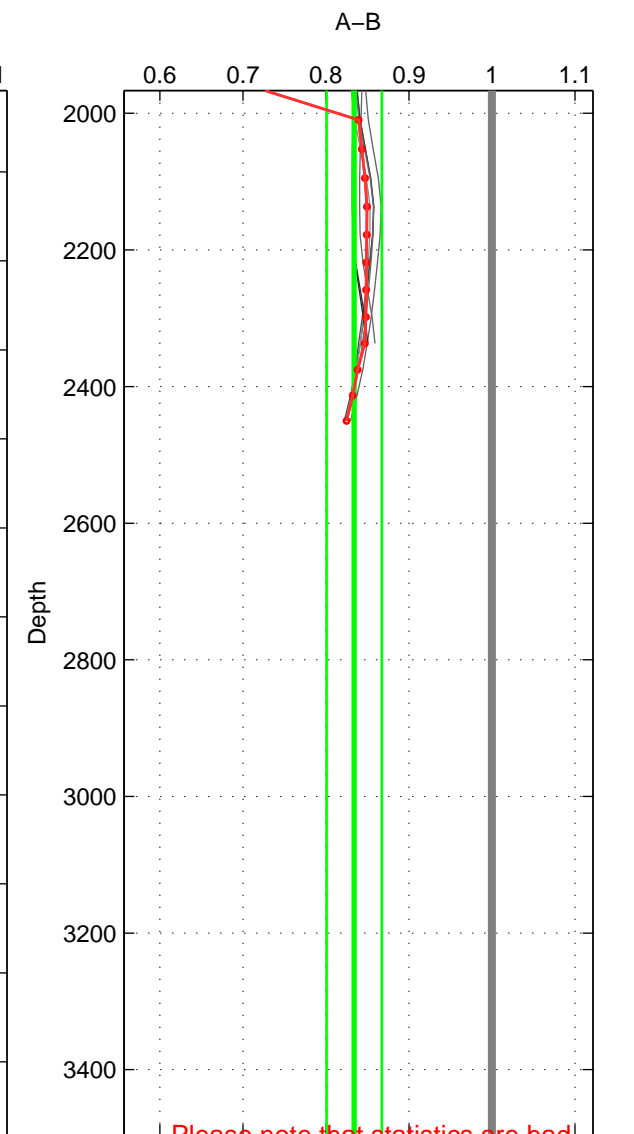

Cruise A (red). Date: Mar 1997 Cruisename: 75-58AA19970225

Cruise B (blue). Date: Nov 1996 Cruisename: 95-58JH19961030

*** "Favourite" values are means of spaces 1 2.

	Offset	O.StDev	Ratio	R.Stdev	Rating
SIGMA:	-1.806	0.069	0.836	0.006	5
THETA:	-1.651	0.195	0.851	0.018	5
DEPTH:	-1.796	0.346	0.834	0.033	3
FAV. :	-1.729	0.132	0.843	0.012	5

Profiles of A: 20
 Profiles of B: 10
 Diff profs : 60
 WMoffset (A-B): -1.8061
 WMoffset stdev: 0.069486
 WMratio (A/B): 0.83583
 WMratio stdev: 0.0056348

Quality (1-5): 5

Profiles of A: 20
 Profiles of B: 10
 Diff profs : 60
 WMoffset (A-B): -1.6512
 WMoffset stdev: 0.19473
 WMratio (A/B): 0.85061
 WMratio stdev: 0.017532

Quality (1-5): 5

Profiles of A: 19
 Profiles of B: 10
 Diff profs : 56
 WMoffset (A-B): -1.7962
 WMoffset stdev: 0.34567
 WMratio (A/B): 0.83402
 WMratio stdev: 0.033316

Quality (1-5): 3

Please note that statistics are bad.