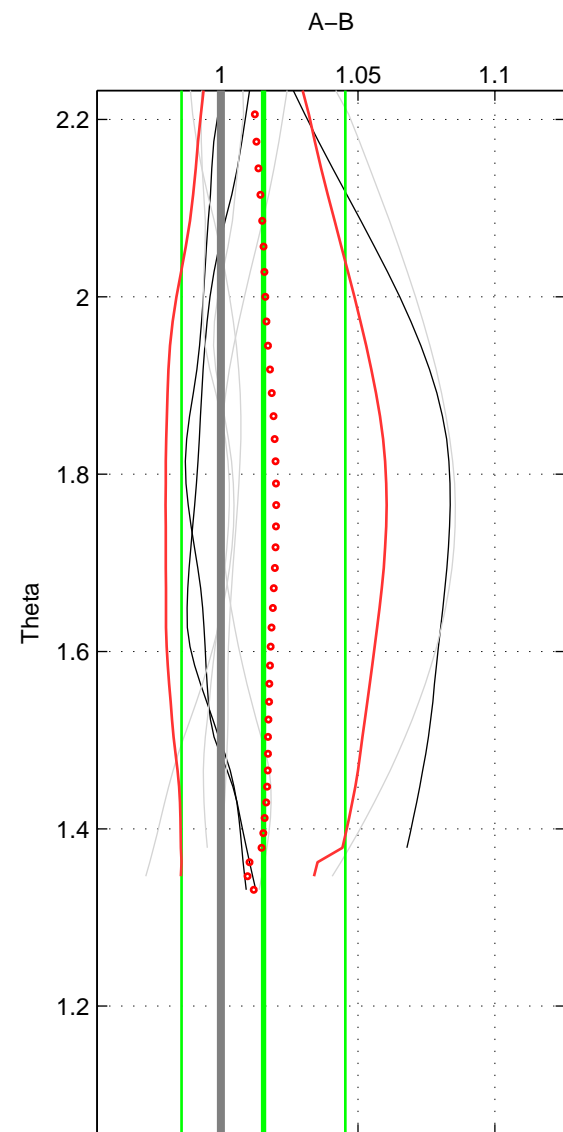

Cruise A (red). Date: Jun 1999 Cruisename: 568-49HO19990601

Cruise B (blue). Date: Jun 2001 Cruisename: 591-49NZ20010604

\*\*\* "Favourite" values are means of spaces 1 2.

	Offset	O.StDev	Ratio	R.Stdev	Rating
SIGMA:	-0.143	1.140	0.999	0.007	3
THETA:	2.302	4.468	1.016	0.030	3
DEPTH:	0.336	0.985	1.002	0.006	2
FAV.:	1.080	2.804	1.007	0.019	3

Profiles of A: 3  
 Profiles of B: 5  
 Diff profs : 6  
 WMoffset (A-B): -0.1425  
 WMoffset stdev: 1.1399  
 WMratio (A/B): 0.99911  
 WMratio stdev: 0.0071428

Quality (1-5): 3

Profiles of A: 3  
 Profiles of B: 5  
 Diff profs : 8  
 WMoffset (A-B): 2.3025  
 WMoffset stdev: 4.4681  
 WMratio (A/B): 1.0155  
 WMratio stdev: 0.029905

Quality (1-5): 3

Profiles of A: 3  
 Profiles of B: 5  
 Diff profs : 6  
 WMoffset (A-B): 0.33625  
 WMoffset stdev: 0.98491  
 WMratio (A/B): 1.0022  
 WMratio stdev: 0.0062773

Quality (1-5): 2

Please note that statistics are bad.