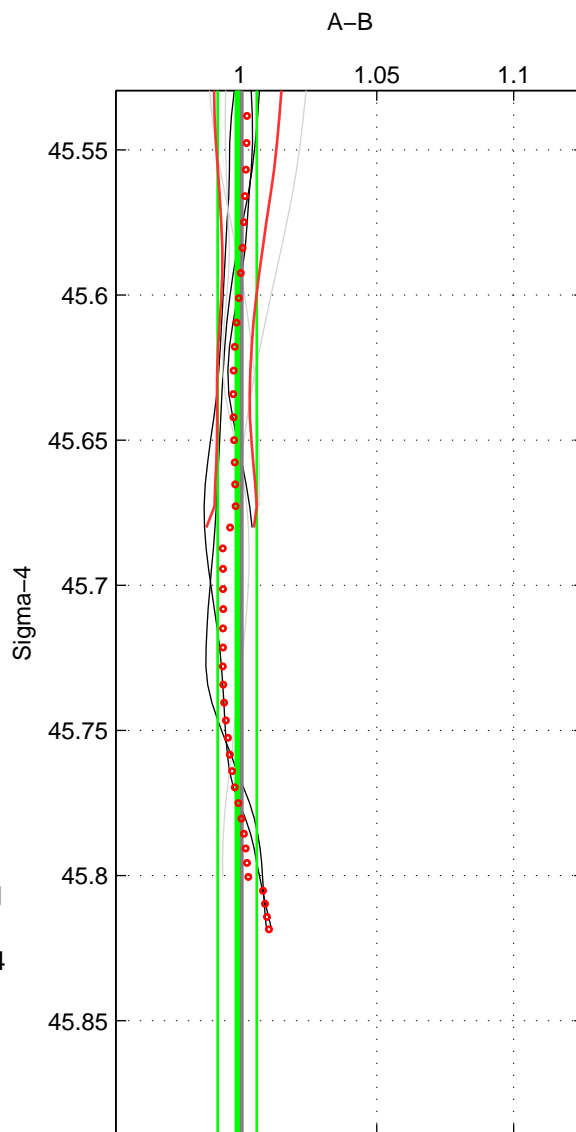

Cruise A (red). Date: Jun 1999 Cruisename: 568-49HO19990601

Cruise B (blue). Date: Jun 2001 Cruisename: 591-49NZ20010604

\*\*\* "Favourite" values are means of spaces 1 2.

	Offset	O.StDev	Ratio	R.Stdev	Rating
SIGMA:	-0.143	1.140	0.999	0.007	3
THETA:	2.302	4.468	1.016	0.030	3
DEPTH:	0.336	0.985	1.002	0.006	2
FAV.:	1.080	2.804	1.007	0.019	3

Profiles of A: 3  
 Profiles of B: 5  
 Diff profs : 6  
 WMoffset (A-B): -0.1425  
 WMoffset stdev: 1.1399  
 WMratio (A/B): 0.99911  
 WMratio stdev: 0.0071428

Quality (1-5): 3

Profiles of A: 3  
 Profiles of B: 5  
 Diff profs : 8  
 WMoffset (A-B): 2.3025  
 WMoffset stdev: 4.4681  
 WMratio (A/B): 1.0155  
 WMratio stdev: 0.029905

Quality (1-5): 3

Profiles of A: 3  
 Profiles of B: 5  
 Diff profs : 6  
 WMoffset (A-B): 0.33625  
 WMoffset stdev: 0.98491  
 WMratio (A/B): 1.0022  
 WMratio stdev: 0.0062773

Quality (1-5): 2

Please note that statistics are bad.