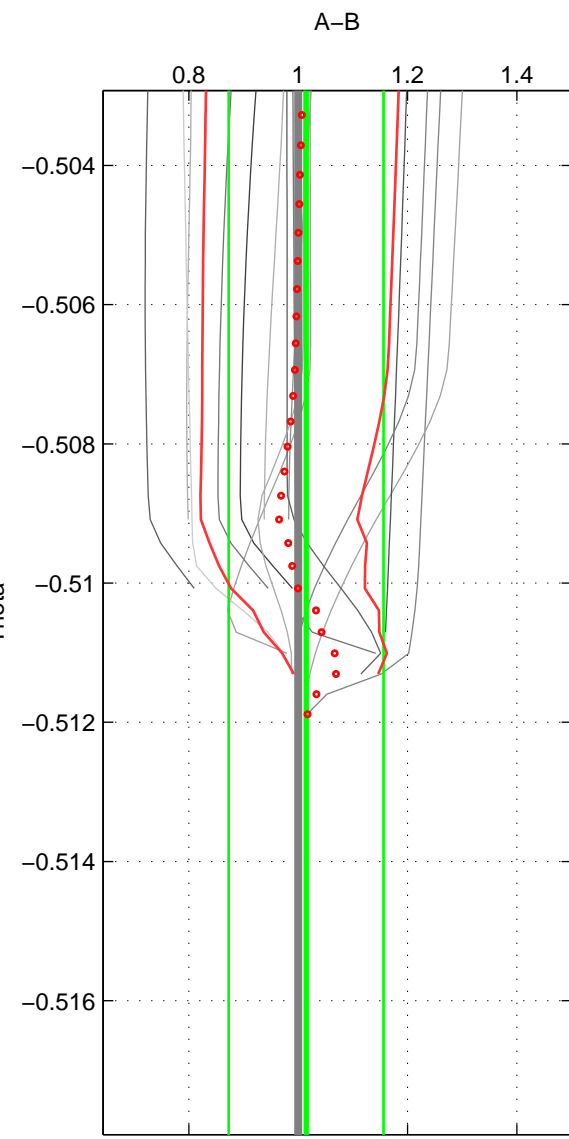

Cruise A (red). Date: Aug 2006 Cruisename: 42-18SN20060805

Cruise B (blue). Date: Aug 2004 Cruisename: 56-32H120040718

*** "Favourite" values are those of space 2.

	Offset	O.StDev	Ratio	R.Stdev	Rating
SIGMA:	-2.799	0.391	0.807	0.018	2
THETA:	0.058	1.750	1.014	0.142	5
DEPTH:	-1.233	0.577	0.908	0.045	3
FAV.:	0.058	1.750	1.014	0.142	5

Please note that statistics are bad.

Profiles of A: 5
 Profiles of B: 2
 Diff profs: 4
 WMoffset (A-B): -2.7993
 WMoffset stdev: 0.39071
 WMratio (A/B): 0.8072
 WMratio stdev: 0.017895

Quality (1-5): 2

Profiles of A: 5
 Profiles of B: 5
 Diff profs: 15
 WMoffset (A-B): 0.057564
 WMoffset stdev: 1.7501
 WMratio (A/B): 1.0145
 WMratio stdev: 0.14167

Quality (1-5): 5

Please note that statistics are bad.

Profiles of A: 6
 Profiles of B: 4
 Diff profs: 14
 WMoffset (A-B): -1.2329
 WMoffset stdev: 0.57711
 WMratio (A/B): 0.90792
 WMratio stdev: 0.04539