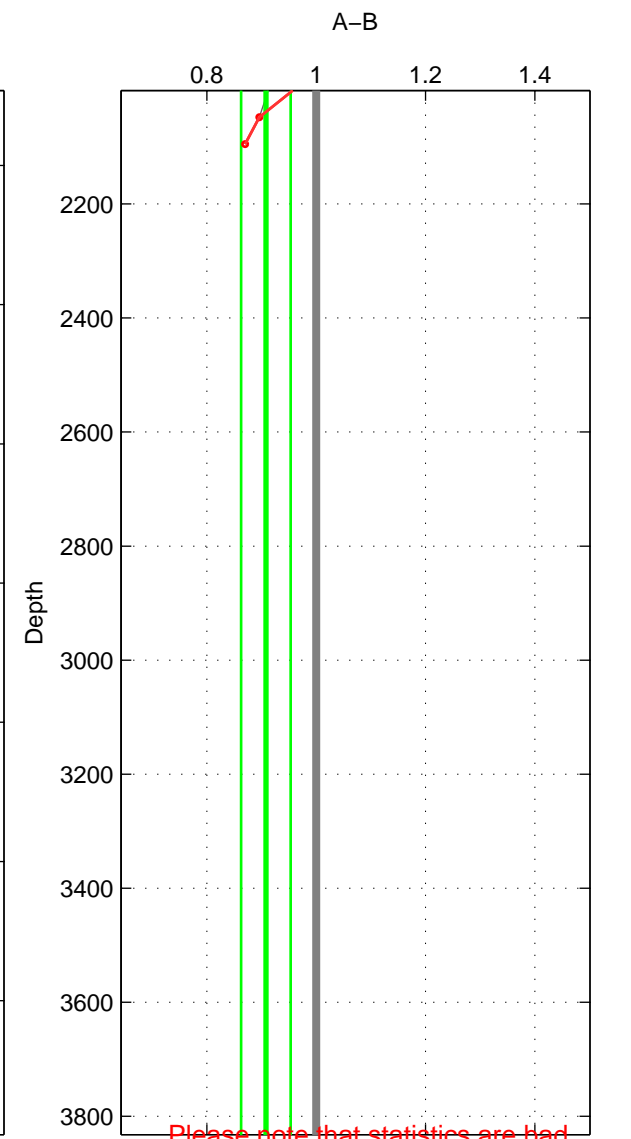

Cruise A (red). Date: Aug 2006 Cruisename: 42-18SN20060805

Cruise B (blue). Date: Aug 2004 Cruisename: 56-32H120040718

*** "Favourite" values are those of space 2.

	Offset	O.StDev	Ratio	R.Stdev	Rating
SIGMA:	-2.799	0.391	0.807	0.018	2
THETA:	0.058	1.750	1.014	0.142	5
DEPTH:	-1.233	0.577	0.908	0.045	3
FAV.:	0.058	1.750	1.014	0.142	5

Please note that statistics are bad.

Profiles of A: 5
 Profiles of B: 2
 Diff profs: 4
 WMoffset (A-B): -2.7993
 WMoffset stdev: 0.39071
 WMratio (A/B): 0.8072
 WMratio stdev: 0.017895

Quality (1-5): 2

Profiles of A: 5
 Profiles of B: 5
 Diff profs: 15
 WMoffset (A-B): 0.057564
 WMoffset stdev: 1.7501
 WMratio (A/B): 1.0145
 WMratio stdev: 0.14167

Quality (1-5): 5

Please note that statistics are bad.

Profiles of A: 6
 Profiles of B: 4
 Diff profs: 14
 WMoffset (A-B): -1.2329
 WMoffset stdev: 0.57711
 WMratio (A/B): 0.90792
 WMratio stdev: 0.04539