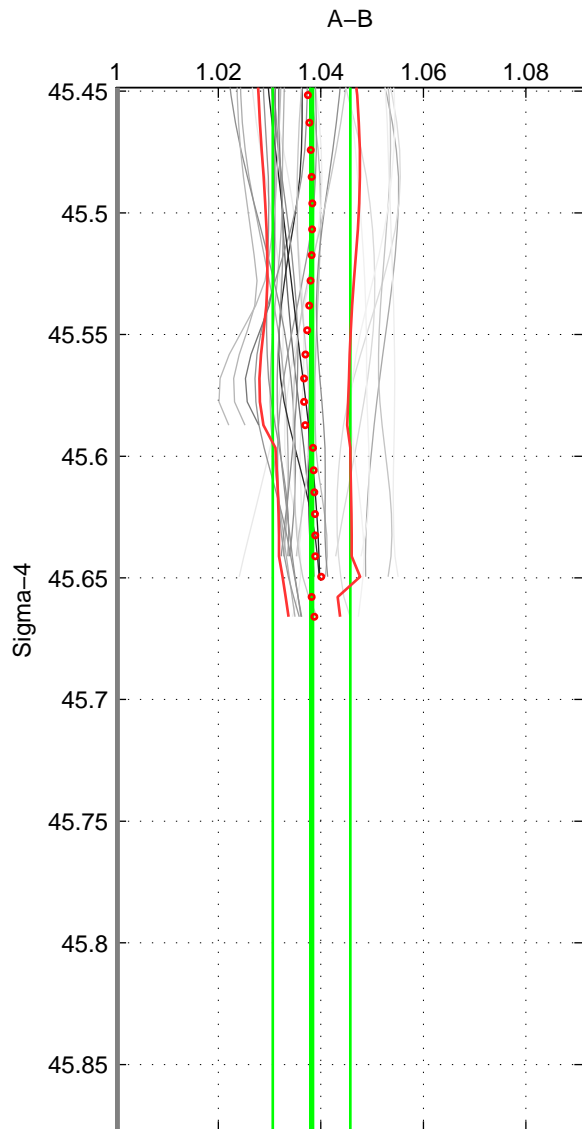

Cruise A (red). Date: Mar 1989 Cruisename: 507-32MW19890206

Cruise B (blue). Date: Nov 2007 Cruisename: 675-49UF20071023

*** "Favourite" values are means of spaces 1 2.

	Offset	O.StDev	Ratio	R.Stdev	Rating
SIGMA:	4.875	0.971	1.038	0.008	4
THETA:	4.771	0.937	1.037	0.007	4
DEPTH:	5.535	0.181	1.044	0.003	3
FAV.:	4.823	0.954	1.038	0.007	4

Profiles of A: 11
 Profiles of B: 3
 Diff profs : 29
 WMoffset (A-B): 4.8746
 WMoffset stdev: 0.97059
 WMratio (A/B): 1.0382
 WMratio stdev: 0.007571

Quality (1-5): 4

Profiles of A: 11
 Profiles of B: 3
 Diff profs : 29
 WMoffset (A-B): 4.7706
 WMoffset stdev: 0.93694
 WMratio (A/B): 1.0374
 WMratio stdev: 0.0073223

Quality (1-5): 4

Profiles of A: 11
 Profiles of B: 3
 Diff profs : 29
 WMoffset (A-B): 5.5347
 WMoffset stdev: 0.18111
 WMratio (A/B): 1.0437
 WMratio stdev: 0.0031479

Quality (1-5): 3

Please note that statistics are bad.