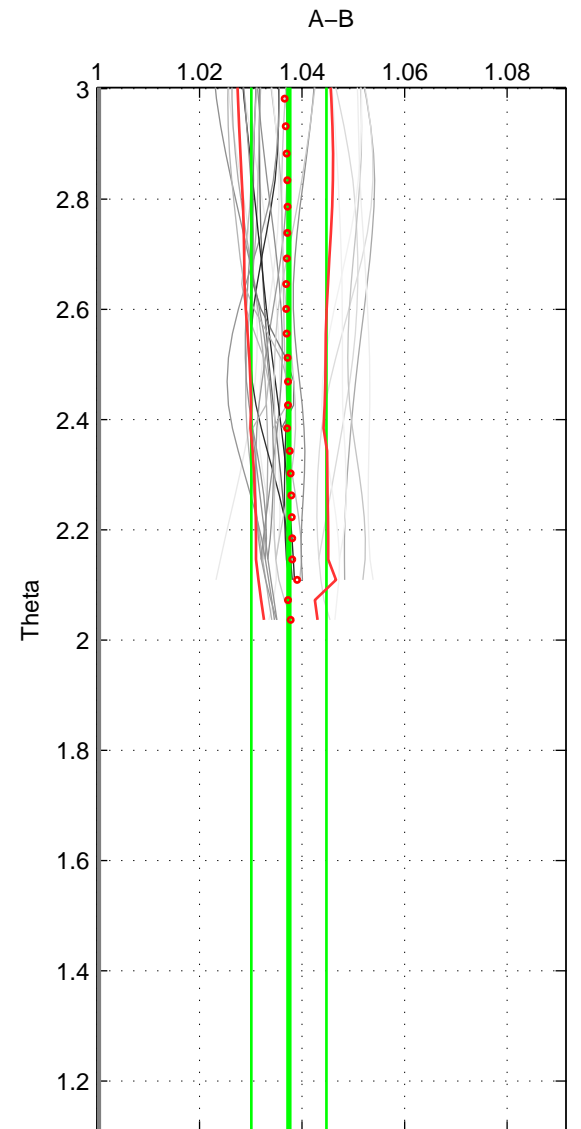

Cruise A (red). Date: Mar 1989 Cruisename: 507-32MW19890206

Cruise B (blue). Date: Nov 2007 Cruisename: 675-49UF20071023

*** "Favourite" values are means of spaces 1 2.

	Offset	O.StDev	Ratio	R.Stdev	Rating
SIGMA:	4.875	0.971	1.038	0.008	4
THETA:	4.771	0.937	1.037	0.007	4
DEPTH:	5.535	0.181	1.044	0.003	3
FAV.:	4.823	0.954	1.038	0.007	4

Profiles of A: 11
 Profiles of B: 3
 Diff profs : 29
 WMoffset (A-B): 4.8746
 WMoffset stdev: 0.97059
 WMratio (A/B): 1.0382
 WMratio stdev: 0.007571

Quality (1-5): 4

Profiles of A: 11
 Profiles of B: 3
 Diff profs : 29
 WMoffset (A-B): 4.7706
 WMoffset stdev: 0.93694
 WMratio (A/B): 1.0374
 WMratio stdev: 0.0073223

Quality (1-5): 4

Profiles of A: 11
 Profiles of B: 3
 Diff profs : 29
 WMoffset (A-B): 5.5347
 WMoffset stdev: 0.18111
 WMratio (A/B): 1.0437
 WMratio stdev: 0.0031479

Quality (1-5): 3

Please note that statistics are bad.