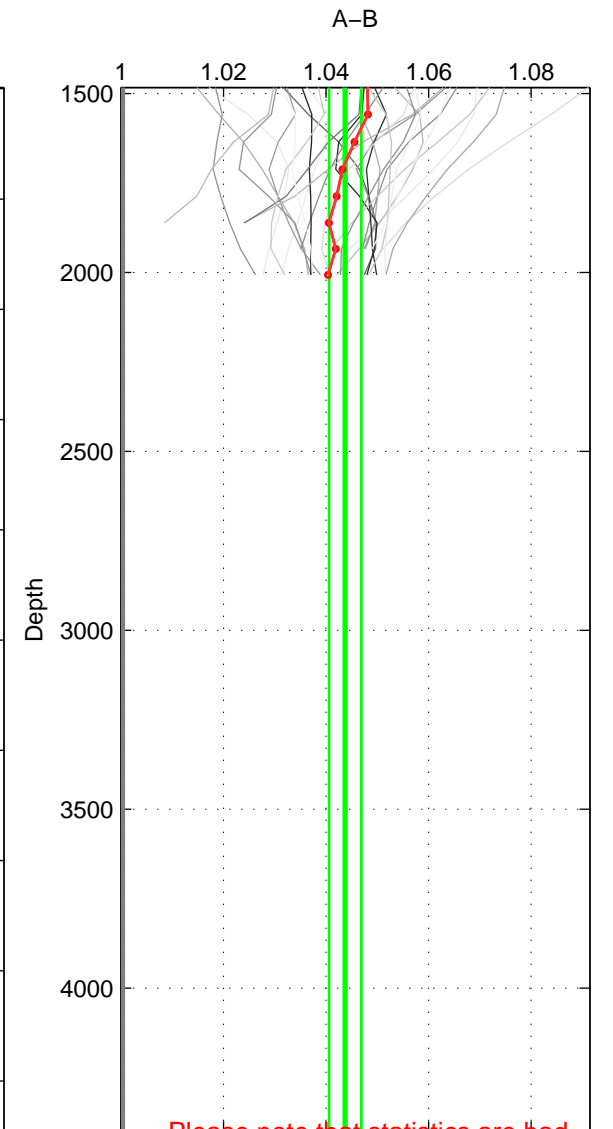

Cruise A (red). Date: Mar 1989 Cruisename: 507-32MW19890206

Cruise B (blue). Date: Nov 2007 Cruisename: 675-49UF20071023

*** "Favourite" values are means of spaces 1 2.

	Offset	O.StDev	Ratio	R.Stdev	Rating
SIGMA:	4.875	0.971	1.038	0.008	4
THETA:	4.771	0.937	1.037	0.007	4
DEPTH:	5.535	0.181	1.044	0.003	3
FAV.:	4.823	0.954	1.038	0.007	4

Profiles of A: 11
 Profiles of B: 3
 Diff profs : 29
 WMoffset (A-B): 4.8746
 WMoffset stdev: 0.97059
 WMratio (A/B): 1.0382
 WMratio stdev: 0.007571

Quality (1-5): 4

Profiles of A: 11
 Profiles of B: 3
 Diff profs : 29
 WMoffset (A-B): 4.7706
 WMoffset stdev: 0.93694
 WMratio (A/B): 1.0374
 WMratio stdev: 0.0073223

Quality (1-5): 4

Profiles of A: 11
 Profiles of B: 3
 Diff profs : 29
 WMoffset (A-B): 5.5347
 WMoffset stdev: 0.18111
 WMratio (A/B): 1.0437
 WMratio stdev: 0.0031479

Quality (1-5): 3

Please note that statistics are bad.