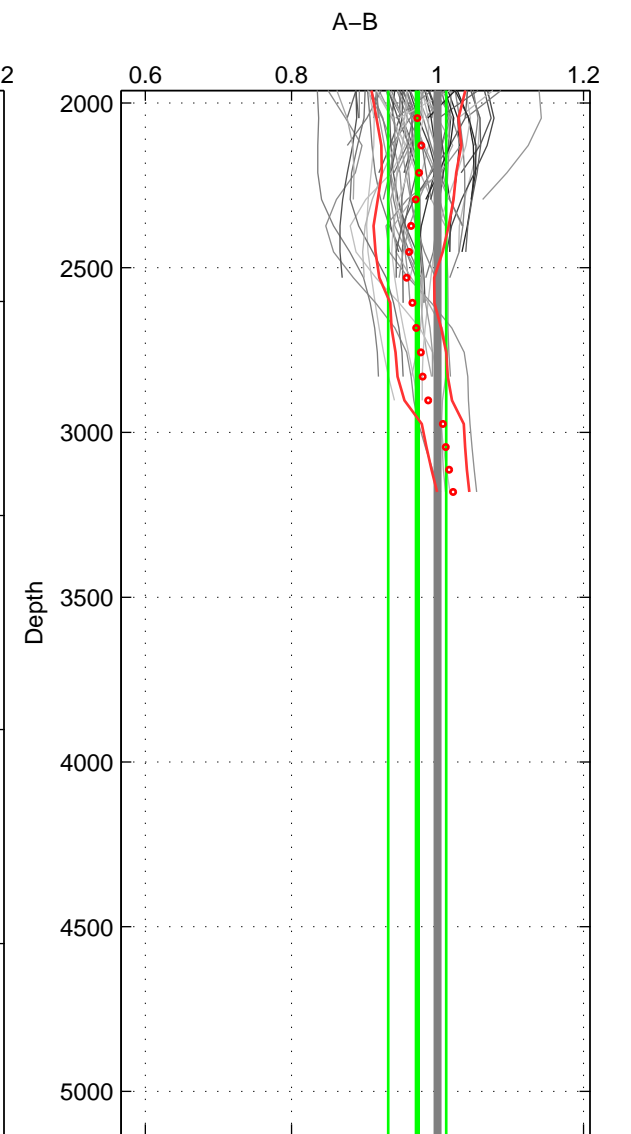

Cruise A (red). Date: May 1993 Cruisename: 204-29CS19930510
 Cruise B (blue). Date: Jun 1989 Cruisename: 268-35LU19890509

*** "Favourite" values are means of spaces 1 2.

	Offset	O.StDev	Ratio	R.Stdev	Rating
SIGMA:	-4.209	1.073	0.828	0.038	4
THETA:	-3.376	0.828	0.881	0.024	4
DEPTH:	-0.773	1.143	0.972	0.040	3
FAV.:	-3.792	0.951	0.855	0.031	4

Profiles of A: 12
 Profiles of B: 14
 Diff profs : 58
 WMoffset (A-B): -4.209
 WMoffset stdev: 1.0733
 WMratio (A/B): 0.82841
 WMratio stdev: 0.038335

Quality (1-5): 4

Profiles of A: 12
 Profiles of B: 14
 Diff profs : 58
 WMoffset (A-B): -3.3756
 WMoffset stdev: 0.82822
 WMratio (A/B): 0.8808
 WMratio stdev: 0.023966

Quality (1-5): 4

Profiles of A: 20
 Profiles of B: 14
 Diff profs : 93
 WMoffset (A-B): -0.77261
 WMoffset stdev: 1.1427
 WMratio (A/B): 0.9722
 WMratio stdev: 0.039745

Quality (1-5): 3