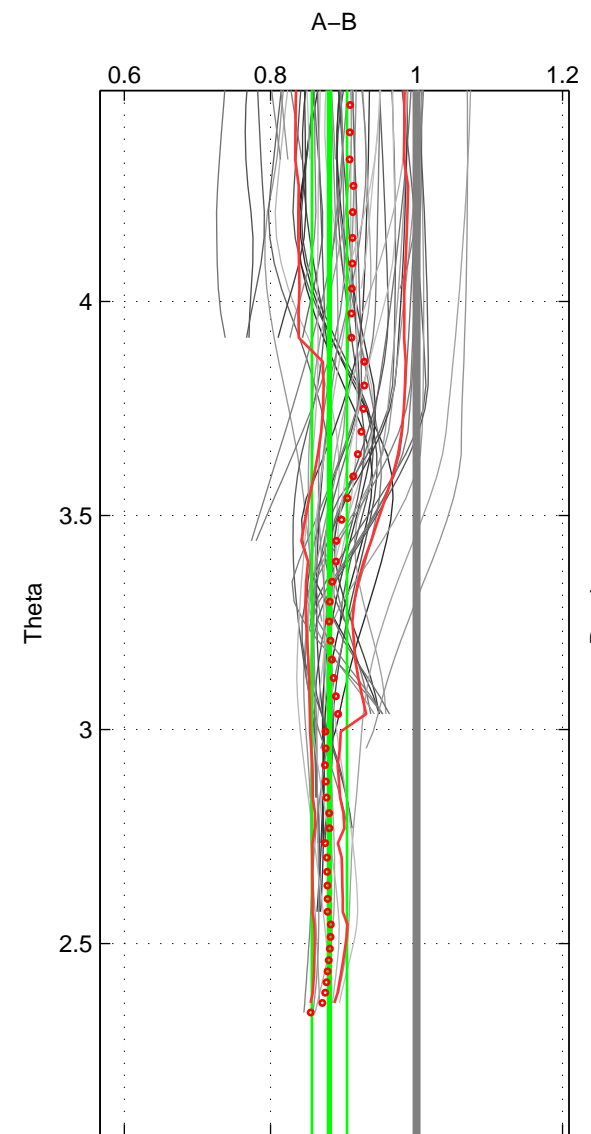

Cruise A (red). Date: May 1993 Cruisename: 204-29CS19930510
 Cruise B (blue). Date: Jun 1989 Cruisename: 268-35LU19890509

*** "Favourite" values are means of spaces 1 2.

	Offset	O.StDev	Ratio	R.Stdev	Rating
SIGMA:	-4.209	1.073	0.828	0.038	4
THETA:	-3.376	0.828	0.881	0.024	4
DEPTH:	-0.773	1.143	0.972	0.040	3
FAV.:	-3.792	0.951	0.855	0.031	4

Profiles of A: 12
 Profiles of B: 14
 Diff profs : 58
 WMoffset (A-B): -4.209
 WMoffset stdev: 1.0733
 WMratio (A/B): 0.82841
 WMratio stdev: 0.038335

Quality (1-5): 4

Profiles of A: 12
 Profiles of B: 14
 Diff profs : 58
 WMoffset (A-B): -3.3756
 WMoffset stdev: 0.82822
 WMratio (A/B): 0.8808
 WMratio stdev: 0.023966

Quality (1-5): 4

Profiles of A: 20
 Profiles of B: 14
 Diff profs : 93
 WMoffset (A-B): -0.77261
 WMoffset stdev: 1.1427
 WMratio (A/B): 0.9722
 WMratio stdev: 0.039745

Quality (1-5): 3