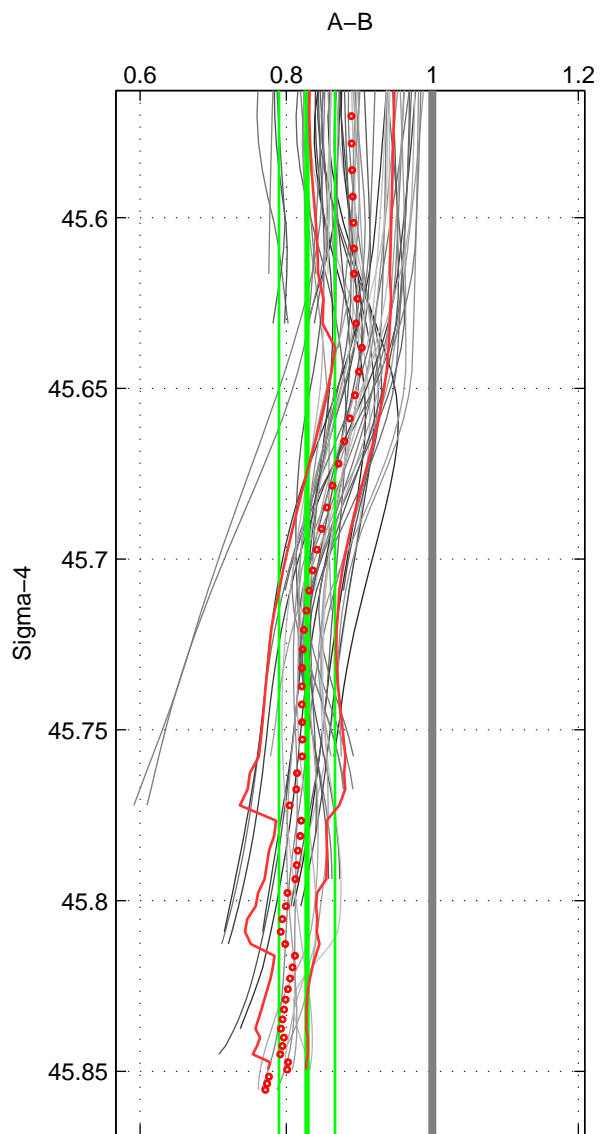

Cruise A (red). Date: May 1993 Cruisename: 204-29CS19930510
 Cruise B (blue). Date: Jun 1989 Cruisename: 268-35LU19890509

*** "Favourite" values are means of spaces 1 2.

	Offset	O.StDev	Ratio	R.Stdev	Rating
SIGMA:	-4.209	1.073	0.828	0.038	4
THETA:	-3.376	0.828	0.881	0.024	4
DEPTH:	-0.773	1.143	0.972	0.040	3
FAV.:	-3.792	0.951	0.855	0.031	4

Profiles of A: 12
 Profiles of B: 14
 Diff profs : 58
 WMoffset (A-B): -4.209
 WMoffset stdev: 1.0733
 WMratio (A/B): 0.82841
 WMratio stdev: 0.038335

Quality (1-5): 4

Profiles of A: 12
 Profiles of B: 14
 Diff profs : 58
 WMoffset (A-B): -3.3756
 WMoffset stdev: 0.82822
 WMratio (A/B): 0.8808
 WMratio stdev: 0.023966

Quality (1-5): 4

Profiles of A: 20
 Profiles of B: 14
 Diff profs : 93
 WMoffset (A-B): -0.77261
 WMoffset stdev: 1.1427
 WMratio (A/B): 0.9722
 WMratio stdev: 0.039745

Quality (1-5): 3