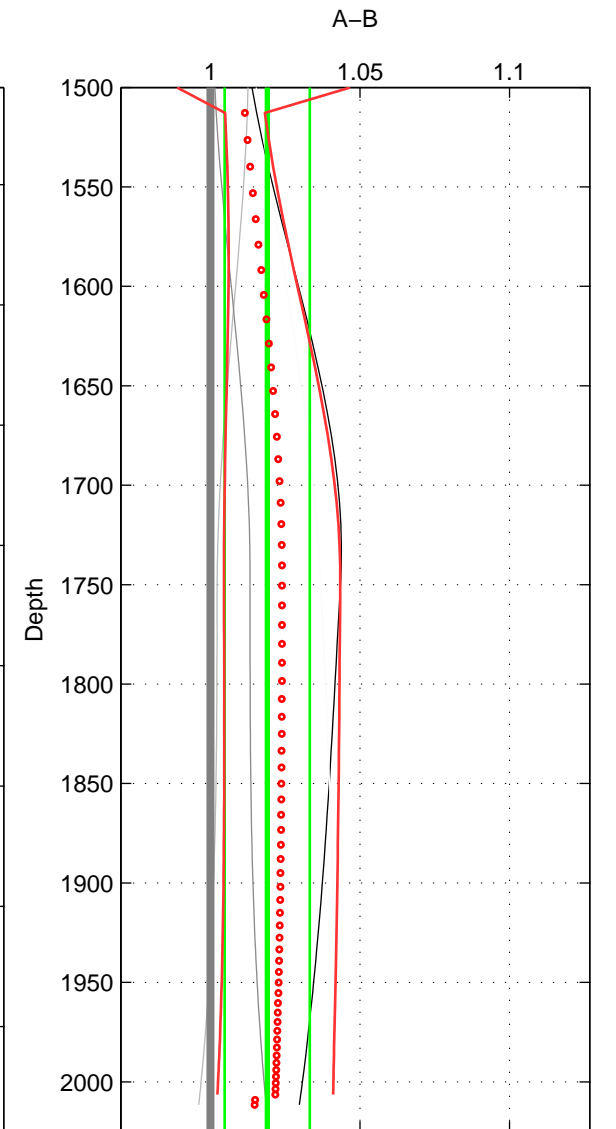

Cruise A (red). Date: Jul 2006 Cruisename: 672-49UF20060614

Cruise B (blue). Date: Jul 2002 Cruisename: 697-49UP20020620

*** "Favourite" values are means of spaces 1 2 3.

	Offset	O.StDev	Ratio	R.Stdev	Rating
SIGMA:	3.166	2.309	1.022	0.016	3
THETA:	3.105	1.817	1.021	0.013	3
DEPTH:	2.799	2.078	1.019	0.014	3
FAV.:	3.023	2.068	1.021	0.014	3

Profiles of A: 5
 Profiles of B: 9
 Diff profs: 12
 WMoffset (A-B): 3.1659
 WMoffset stdev: 2.3092
 WMratio (A/B): 1.0216
 WMratio stdev: 0.015824

Quality (1-5): 3

Profiles of A: 5
 Profiles of B: 9
 Diff profs: 12
 WMoffset (A-B): 3.1047
 WMoffset stdev: 1.8174
 WMratio (A/B): 1.0212
 WMratio stdev: 0.012528

Quality (1-5): 3

Profiles of A: 4
 Profiles of B: 9
 Diff profs: 10
 WMoffset (A-B): 2.7987
 WMoffset stdev: 2.0778
 WMratio (A/B): 1.019
 WMratio stdev: 0.014238

Quality (1-5): 3