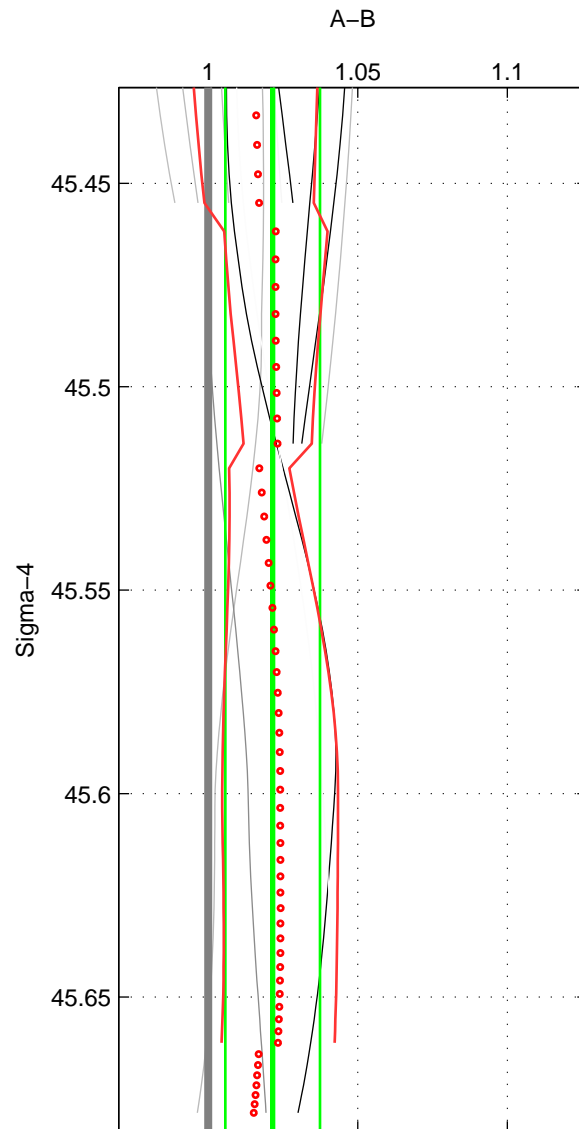

Cruise A (red). Date: Jul 2006 Cruisename: 672-49UF20060614

Cruise B (blue). Date: Jul 2002 Cruisename: 697-49UP20020620

*** "Favourite" values are means of spaces 1 2 3.

	Offset	O.StDev	Ratio	R.Stdev	Rating
SIGMA:	3.166	2.309	1.022	0.016	3
THETA:	3.105	1.817	1.021	0.013	3
DEPTH:	2.799	2.078	1.019	0.014	3
FAV.:	3.023	2.068	1.021	0.014	3

Profiles of A: 5
 Profiles of B: 9
 Diff profs: 12
 WMoffset (A-B): 3.1659
 WMoffset stdev: 2.3092
 WMratio (A/B): 1.0216
 WMratio stdev: 0.015824

Quality (1-5): 3

Profiles of A: 5
 Profiles of B: 9
 Diff profs: 12
 WMoffset (A-B): 3.1047
 WMoffset stdev: 1.8174
 WMratio (A/B): 1.0212
 WMratio stdev: 0.012528

Quality (1-5): 3

Profiles of A: 4
 Profiles of B: 9
 Diff profs: 10
 WMoffset (A-B): 2.7987
 WMoffset stdev: 2.0778
 WMratio (A/B): 1.019
 WMratio stdev: 0.014238

Quality (1-5): 3