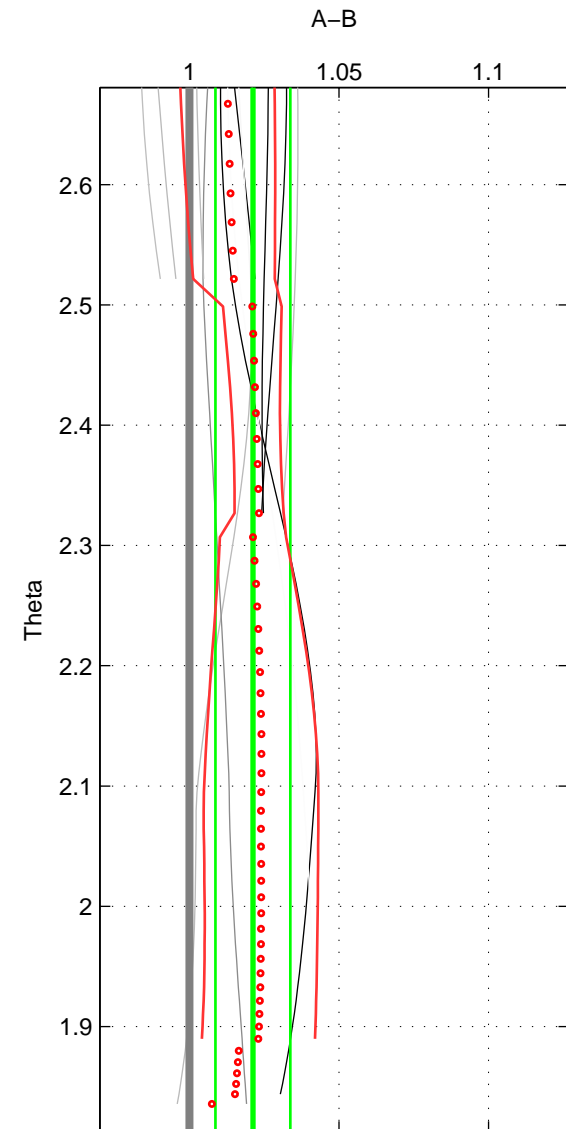

Cruise A (red). Date: Jul 2006 Cruisename: 672-49UF20060614

Cruise B (blue). Date: Jul 2002 Cruisename: 697-49UP20020620

*** "Favourite" values are means of spaces 1 2 3.

	Offset	O.StDev	Ratio	R.Stdev	Rating
SIGMA:	3.166	2.309	1.022	0.016	3
THETA:	3.105	1.817	1.021	0.013	3
DEPTH:	2.799	2.078	1.019	0.014	3
FAV.:	3.023	2.068	1.021	0.014	3

Profiles of A: 5
 Profiles of B: 9
 Diff profs: 12
 WMoffset (A-B): 3.1659
 WMoffset stdev: 2.3092
 WMratio (A/B): 1.0216
 WMratio stdev: 0.015824

Quality (1-5): 3

Profiles of A: 5
 Profiles of B: 9
 Diff profs: 12
 WMoffset (A-B): 3.1047
 WMoffset stdev: 1.8174
 WMratio (A/B): 1.0212
 WMratio stdev: 0.012528

Quality (1-5): 3

Profiles of A: 4
 Profiles of B: 9
 Diff profs: 10
 WMoffset (A-B): 2.7987
 WMoffset stdev: 2.0778
 WMratio (A/B): 1.019
 WMratio stdev: 0.014238

Quality (1-5): 3