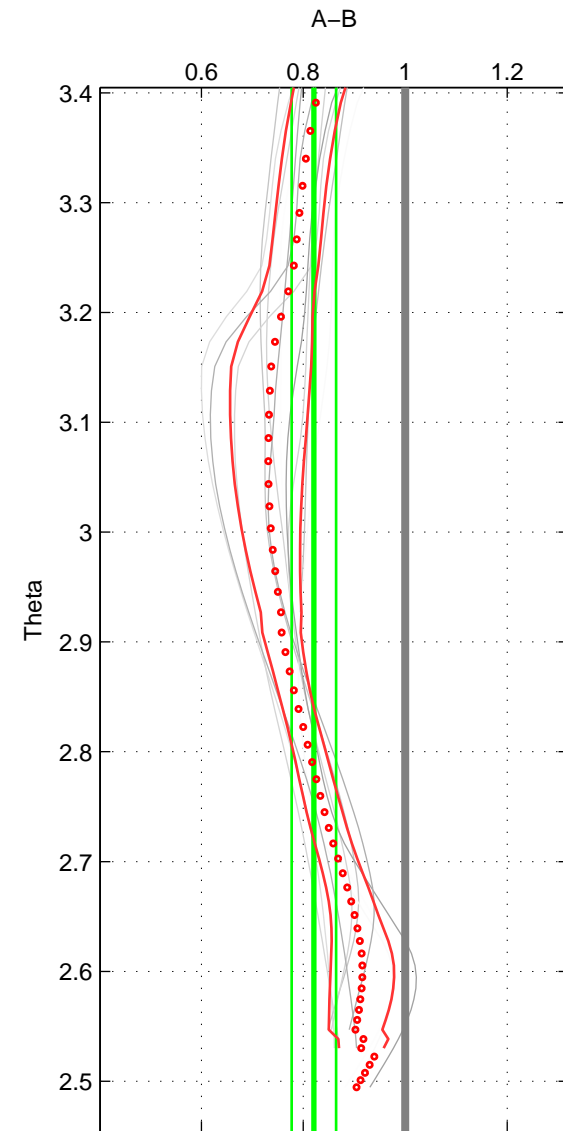

Cruise A (red). Date: Feb 2010 Cruisename: 279-45CE20100209

Cruise B (blue). Date: Apr 1991 Cruisename: 297-64TR19910408

*** "Favourite" values are means of spaces 1 2 3.

	Offset	O.StDev	Ratio	R.Stdev	Rating
SIGMA:	-2.331	1.121	0.889	0.057	2
THETA:	-3.910	1.120	0.821	0.044	2
DEPTH:	-3.035	1.947	0.821	0.116	2
FAV.:	-3.092	1.396	0.843	0.072	2

Profiles of A: 3
 Profiles of B: 4
 Diff profs : 11
 WMoffset (A-B): -2.3306
 WMoffset stdev: 1.1213
 WMratio (A/B): 0.88887
 WMratio stdev: 0.056556

Quality (1-5): 2

Profiles of A: 3
 Profiles of B: 4
 Diff profs : 11
 WMoffset (A-B): -3.9105
 WMoffset stdev: 1.1203
 WMratio (A/B): 0.82091
 WMratio stdev: 0.043501

Quality (1-5): 2

Profiles of A: 3
 Profiles of B: 4
 Diff profs : 11
 WMoffset (A-B): -3.0349
 WMoffset stdev: 1.9473
 WMratio (A/B): 0.82071
 WMratio stdev: 0.11619

Quality (1-5): 2