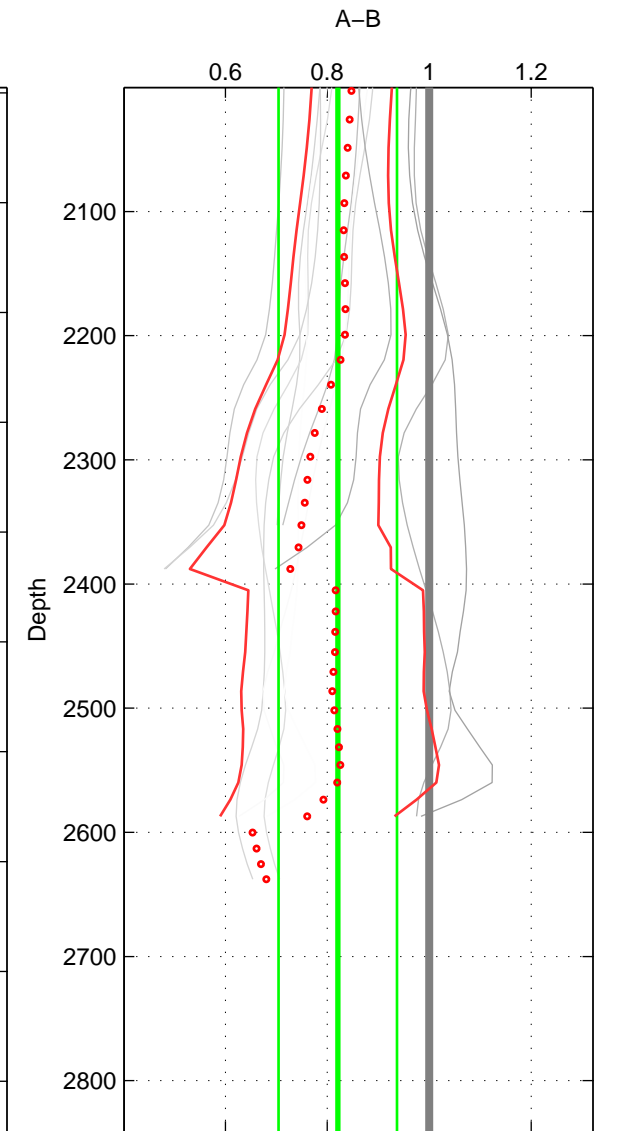

Cruise A (red). Date: Feb 2010 Cruisename: 279-45CE20100209

Cruise B (blue). Date: Apr 1991 Cruisename: 297-64TR19910408

*** "Favourite" values are means of spaces 1 2 3.

	Offset	O.StDev	Ratio	R.Stdev	Rating
SIGMA:	-2.331	1.121	0.889	0.057	2
THETA:	-3.910	1.120	0.821	0.044	2
DEPTH:	-3.035	1.947	0.821	0.116	2
FAV.:	-3.092	1.396	0.843	0.072	2

Profiles of A: 3
 Profiles of B: 4
 Diff profs : 11
 WMoffset (A-B): -2.3306
 WMoffset stdev: 1.1213
 WMratio (A/B): 0.88887
 WMratio stdev: 0.056556

Quality (1-5): 2

Profiles of A: 3
 Profiles of B: 4
 Diff profs : 11
 WMoffset (A-B): -3.9105
 WMoffset stdev: 1.1203
 WMratio (A/B): 0.82091
 WMratio stdev: 0.043501

Quality (1-5): 2

Profiles of A: 3
 Profiles of B: 4
 Diff profs : 11
 WMoffset (A-B): -3.0349
 WMoffset stdev: 1.9473
 WMratio (A/B): 0.82071
 WMratio stdev: 0.11619

Quality (1-5): 2