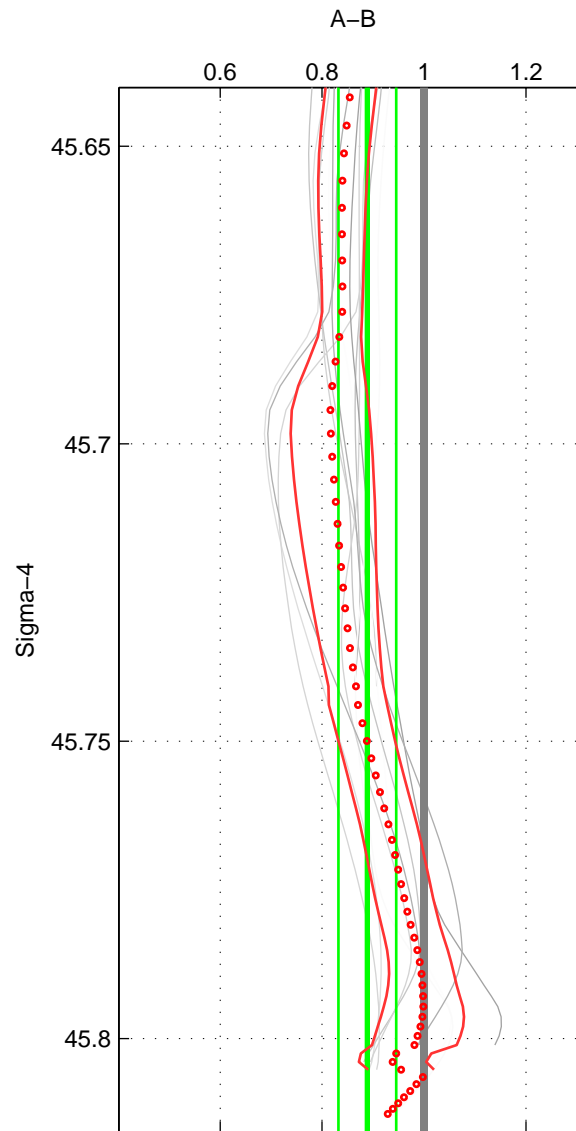

Cruise A (red). Date: Feb 2010 Cruisename: 279-45CE20100209

Cruise B (blue). Date: Apr 1991 Cruisename: 297-64TR19910408

*** "Favourite" values are means of spaces 1 2 3.

	Offset	O.StDev	Ratio	R.Stdev	Rating
SIGMA:	-2.331	1.121	0.889	0.057	2
THETA:	-3.910	1.120	0.821	0.044	2
DEPTH:	-3.035	1.947	0.821	0.116	2
FAV.:	-3.092	1.396	0.843	0.072	2

Profiles of A: 3
 Profiles of B: 4
 Diff profs : 11
 WMoffset (A-B): -2.3306
 WMoffset stdev: 1.1213
 WMratio (A/B): 0.88887
 WMratio stdev: 0.056556

Quality (1-5): 2

Profiles of A: 3
 Profiles of B: 4
 Diff profs : 11
 WMoffset (A-B): -3.9105
 WMoffset stdev: 1.1203
 WMratio (A/B): 0.82091
 WMratio stdev: 0.043501

Quality (1-5): 2

Profiles of A: 3
 Profiles of B: 4
 Diff profs : 11
 WMoffset (A-B): -3.0349
 WMoffset stdev: 1.9473
 WMratio (A/B): 0.82071
 WMratio stdev: 0.11619

Quality (1-5): 2