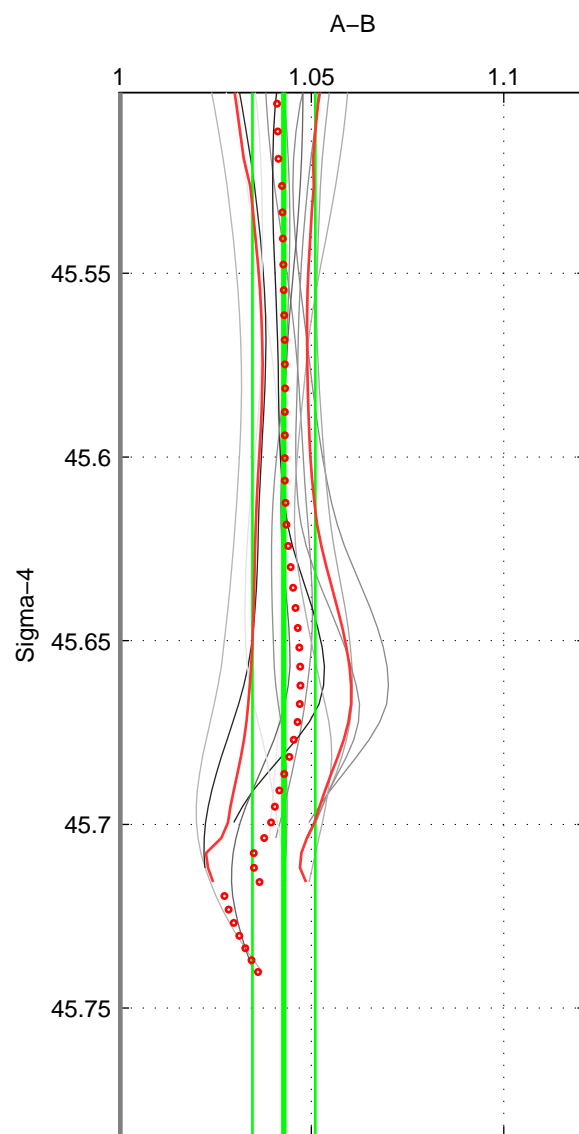

Cruise A (red). Date: Jul 1987 Cruisename: 483-31OC19870606

Cruise B (blue). Date: Dec 2007 Cruisename: 614-49NZ20071122

*** "Favourite" values are means of spaces 1 2 3.

	Offset	O.StDev	Ratio	R.Stdev	Rating
SIGMA:	4.611	0.851	1.043	0.008	2
THETA:	4.912	0.894	1.045	0.009	2
DEPTH:	3.256	0.429	1.026	0.003	2
FAV. :	4.260	0.725	1.038	0.007	2

Profiles of A: 3
 Profiles of B: 5
 Diff profs : 13
 WMoffset (A-B): 4.6115
 WMoffset stdev: 0.85071
 WMratio (A/B): 1.0429
 WMratio stdev: 0.008187

Quality (1-5): 2

Profiles of A: 3
 Profiles of B: 5
 Diff profs : 13
 WMoffset (A-B): 4.9118
 WMoffset stdev: 0.8941
 WMratio (A/B): 1.0451
 WMratio stdev: 0.0085023

Quality (1-5): 2

Profiles of A: 3
 Profiles of B: 5
 Diff profs : 13
 WMoffset (A-B): 3.2561
 WMoffset stdev: 0.42929
 WMratio (A/B): 1.026
 WMratio stdev: 0.00337

Quality (1-5): 2