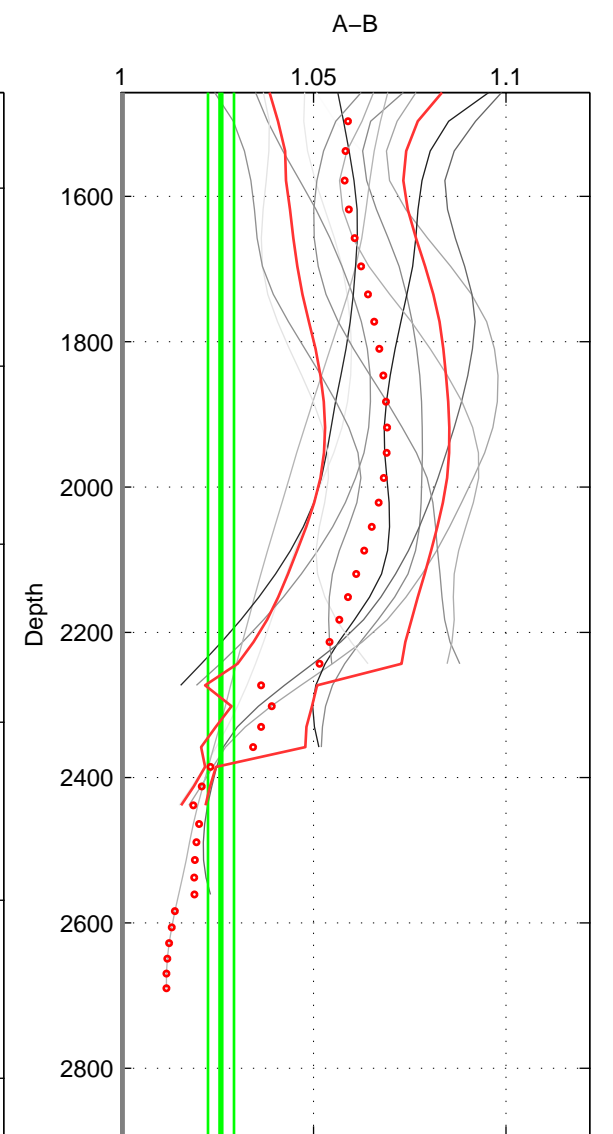

Cruise A (red). Date: Jul 1987 Cruisename: 483-31OC19870606

Cruise B (blue). Date: Dec 2007 Cruisename: 614-49NZ20071122

*** "Favourite" values are means of spaces 1 2 3.

	Offset	O.StDev	Ratio	R.Stdev	Rating
SIGMA:	4.611	0.851	1.043	0.008	2
THETA:	4.912	0.894	1.045	0.009	2
DEPTH:	3.256	0.429	1.026	0.003	2
FAV. :	4.260	0.725	1.038	0.007	2

Profiles of A: 3
 Profiles of B: 5
 Diff profs : 13
 WMoffset (A-B): 4.6115
 WMoffset stdev: 0.85071
 WMratio (A/B): 1.0429
 WMratio stdev: 0.008187

Quality (1-5): 2

Profiles of A: 3
 Profiles of B: 5
 Diff profs : 13
 WMoffset (A-B): 4.9118
 WMoffset stdev: 0.8941
 WMratio (A/B): 1.0451
 WMratio stdev: 0.0085023

Quality (1-5): 2

Profiles of A: 3
 Profiles of B: 5
 Diff profs : 13
 WMoffset (A-B): 3.2561
 WMoffset stdev: 0.42929
 WMratio (A/B): 1.026
 WMratio stdev: 0.00337

Quality (1-5): 2