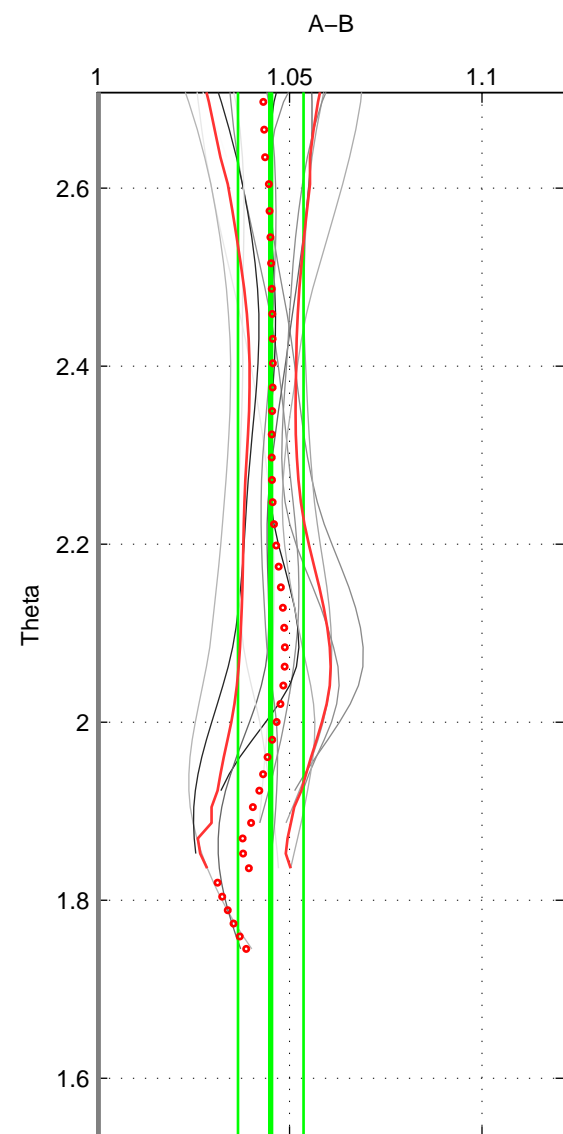

Cruise A (red). Date: Jul 1987 Cruisename: 483-31OC19870606

Cruise B (blue). Date: Dec 2007 Cruisename: 614-49NZ20071122

*** "Favourite" values are means of spaces 1 2 3.

	Offset	O.StDev	Ratio	R.Stdev	Rating
SIGMA:	4.611	0.851	1.043	0.008	2
THETA:	4.912	0.894	1.045	0.009	2
DEPTH:	3.256	0.429	1.026	0.003	2
FAV. :	4.260	0.725	1.038	0.007	2

Profiles of A: 3
 Profiles of B: 5
 Diff profs : 13
 WMoffset (A-B): 4.6115
 WMoffset stdev: 0.85071
 WMratio (A/B): 1.0429
 WMratio stdev: 0.008187

Quality (1-5): 2

Profiles of A: 3
 Profiles of B: 5
 Diff profs : 13
 WMoffset (A-B): 4.9118
 WMoffset stdev: 0.8941
 WMratio (A/B): 1.0451
 WMratio stdev: 0.0085023

Quality (1-5): 2

Profiles of A: 3
 Profiles of B: 5
 Diff profs : 13
 WMoffset (A-B): 3.2561
 WMoffset stdev: 0.42929
 WMratio (A/B): 1.026
 WMratio stdev: 0.00337

Quality (1-5): 2