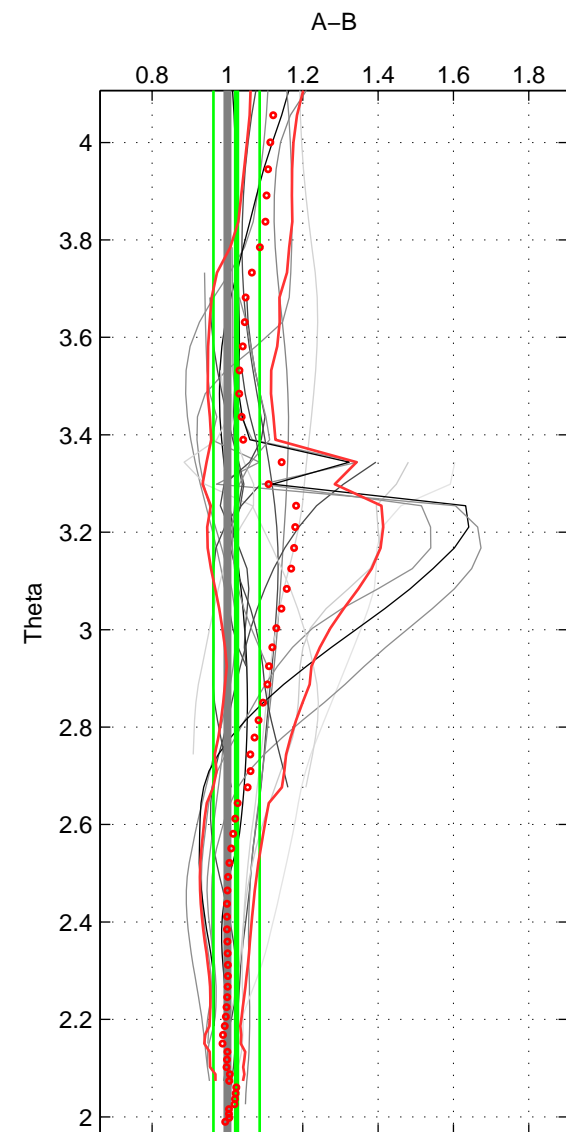

Cruise A (red). Date: May 1992 Cruisename: 143-06MT19920509

Cruise B (blue). Date: Aug 1993 Cruisename: 251-33MW19930704.1

\*\*\* "Favourite" values are means of spaces 1 2.

	Offset	O.StDev	Ratio	R.Stdev	Rating
SIGMA:	0.094	0.859	1.007	0.073	5
THETA:	0.946	1.534	1.024	0.061	5
DEPTH:	-0.656	1.178	0.977	0.030	4
FAV.:	0.520	1.196	1.015	0.067	5

Profiles of A: 7  
 Profiles of B: 16  
 Diff profs : 16  
 WMoffset (A-B): 0.094448  
 WMoffset stdev: 0.85852  
 WMratio (A/B): 1.0068  
 WMratio stdev: 0.073068

Quality (1-5): 5

Profiles of A: 7  
 Profiles of B: 16  
 Diff profs : 19  
 WMoffset (A-B): 0.94574  
 WMoffset stdev: 1.5339  
 WMratio (A/B): 1.0242  
 WMratio stdev: 0.06124

Quality (1-5): 5

Profiles of A: 7  
 Profiles of B: 16  
 Diff profs : 19  
 WMoffset (A-B): -0.65603  
 WMoffset stdev: 1.1777  
 WMratio (A/B): 0.97732  
 WMratio stdev: 0.029725

Quality (1-5): 4