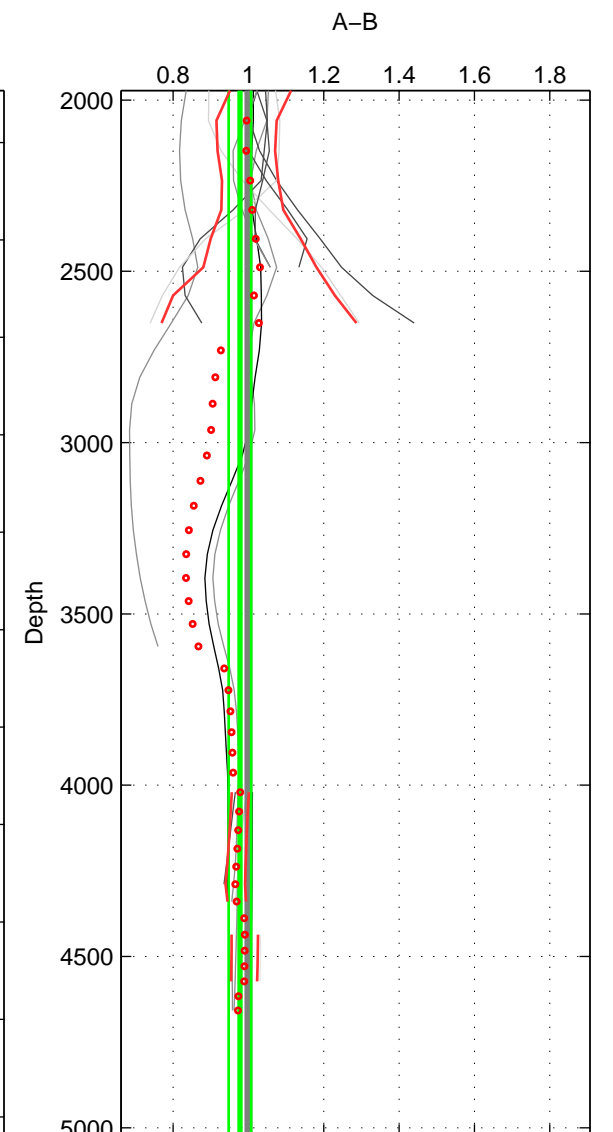

Cruise A (red). Date: May 1992 Cruisename: 143-06MT19920509

Cruise B (blue). Date: Aug 1993 Cruisename: 251-33MW19930704.1

\*\*\* "Favourite" values are means of spaces 1 2.

	Offset	O.StDev	Ratio	R.Stdev	Rating
SIGMA:	0.094	0.859	1.007	0.073	5
THETA:	0.946	1.534	1.024	0.061	5
DEPTH:	-0.656	1.178	0.977	0.030	4
FAV.:	0.520	1.196	1.015	0.067	5

Profiles of A: 7  
 Profiles of B: 16  
 Diff profs : 16  
 WMoffset (A-B): 0.094448  
 WMoffset stdev: 0.85852  
 WMratio (A/B): 1.0068  
 WMratio stdev: 0.073068

Quality (1-5): 5

Profiles of A: 7  
 Profiles of B: 16  
 Diff profs : 19  
 WMoffset (A-B): 0.94574  
 WMoffset stdev: 1.5339  
 WMratio (A/B): 1.0242  
 WMratio stdev: 0.06124

Quality (1-5): 5

Profiles of A: 7  
 Profiles of B: 16  
 Diff profs : 19  
 WMoffset (A-B): -0.65603  
 WMoffset stdev: 1.1777  
 WMratio (A/B): 0.97732  
 WMratio stdev: 0.029725

Quality (1-5): 4