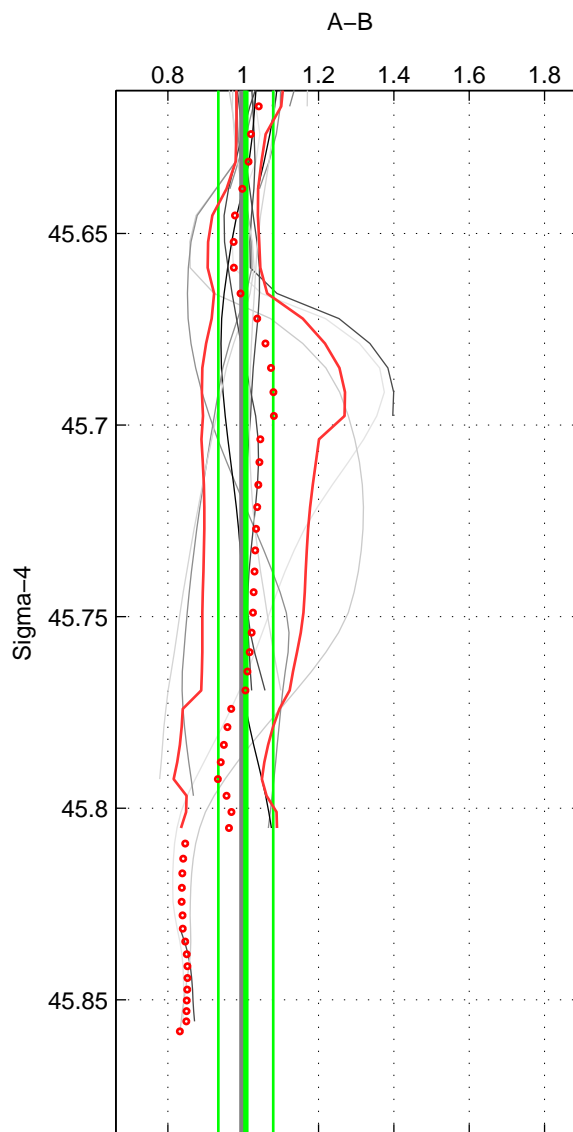

Cruise A (red). Date: May 1992 Cruisename: 143-06MT19920509

Cruise B (blue). Date: Aug 1993 Cruisename: 251-33MW19930704.1

\*\*\* "Favourite" values are means of spaces 1 2.

	Offset	O.StDev	Ratio	R.Stdev	Rating
SIGMA:	0.094	0.859	1.007	0.073	5
THETA:	0.946	1.534	1.024	0.061	5
DEPTH:	-0.656	1.178	0.977	0.030	4
FAV.:	0.520	1.196	1.015	0.067	5

Profiles of A: 7  
 Profiles of B: 16  
 Diff profs : 16  
 WMoffset (A-B): 0.094448  
 WMoffset stdev: 0.85852  
 WMratio (A/B): 1.0068  
 WMratio stdev: 0.073068

Quality (1-5): 5

Profiles of A: 7  
 Profiles of B: 16  
 Diff profs : 19  
 WMoffset (A-B): 0.94574  
 WMoffset stdev: 1.5339  
 WMratio (A/B): 1.0242  
 WMratio stdev: 0.06124

Quality (1-5): 5

Profiles of A: 7  
 Profiles of B: 16  
 Diff profs : 19  
 WMoffset (A-B): -0.65603  
 WMoffset stdev: 1.1777  
 WMratio (A/B): 0.97732  
 WMratio stdev: 0.029725

Quality (1-5): 4