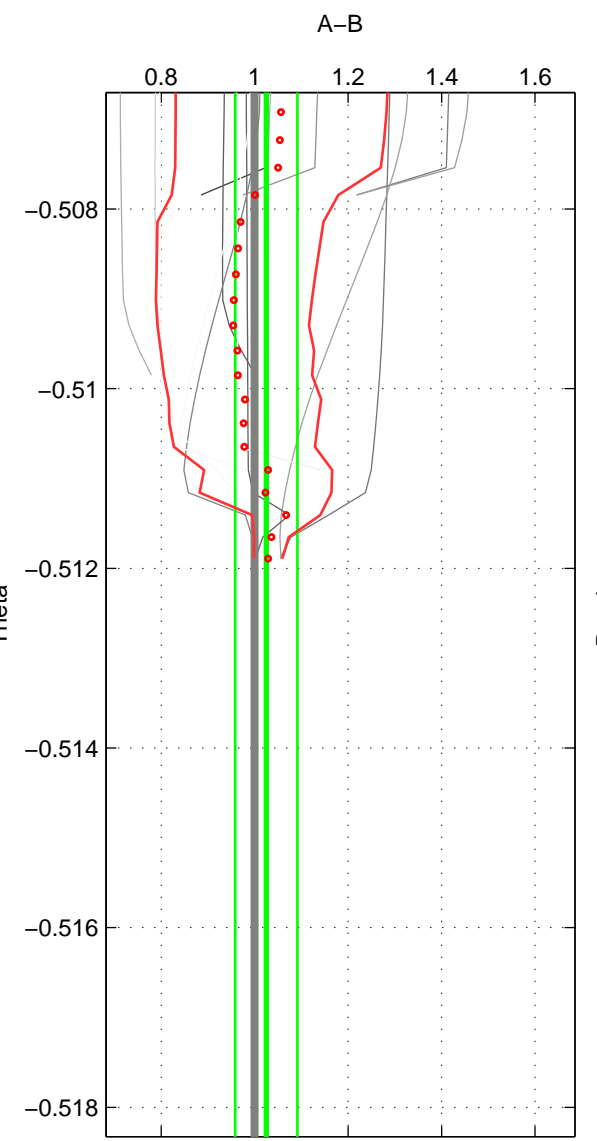

Cruise A (red). Date: Aug 2005 Cruisename: 41-18SN20050729

Cruise B (blue). Date: Aug 2004 Cruisename: 56-32H120040718

*** "Favourite" values are those of space 2.

	Offset	O.StDev	Ratio	R.Stdev	Rating
SIGMA:	-2.176	0.178	0.850	0.009	2
THETA:	0.300	0.886	1.025	0.067	4
DEPTH:	-0.869	0.389	0.936	0.031	2
FAV.:	0.300	0.886	1.025	0.067	4

Please note that statistics are bad.

Profiles of A: 5
 Profiles of B: 2
 Diff profs: 5
 WMoffset (A-B): -2.1765
 WMoffset stdev: 0.17815
 WMratio (A/B): 0.85035
 WMratio stdev: 0.0087796

Quality (1-5): 2

Profiles of A: 5
 Profiles of B: 5
 Diff profs: 15
 WMoffset (A-B): 0.29968
 WMoffset stdev: 0.88636
 WMratio (A/B): 1.0251
 WMratio stdev: 0.066638

Quality (1-5): 4

Please note that statistics are bad.

Profiles of A: 4
 Profiles of B: 4
 Diff profs: 10
 WMoffset (A-B): -0.86882
 WMoffset stdev: 0.38886
 WMratio (A/B): 0.93567
 WMratio stdev: 0.031416

Quality (1-5): 2