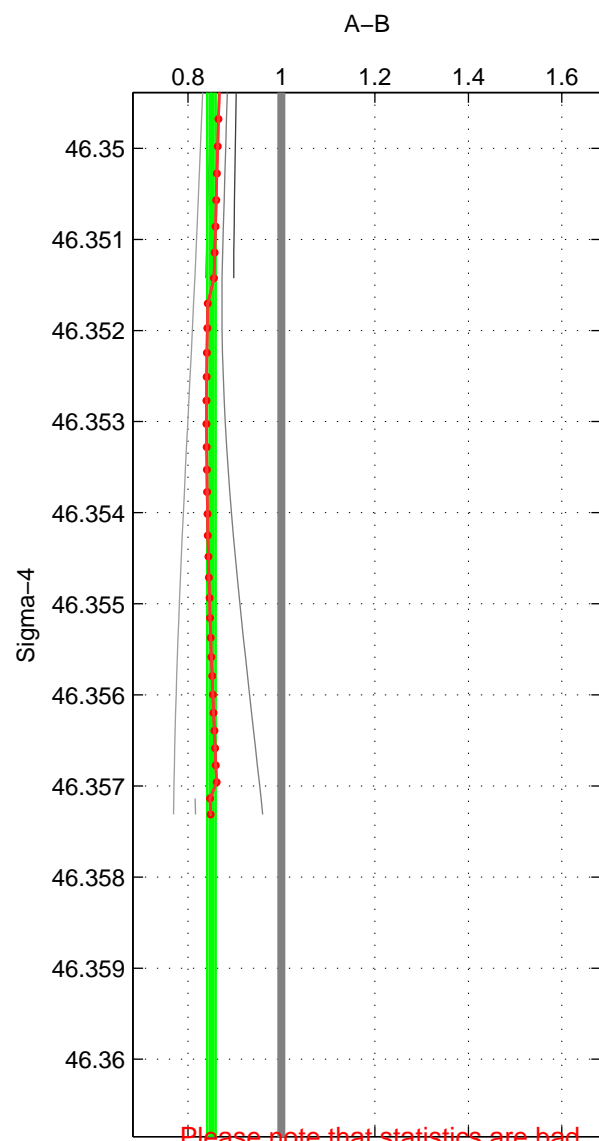

Cruise A (red). Date: Aug 2005 Cruisename: 41-18SN20050729

Cruise B (blue). Date: Aug 2004 Cruisename: 56-32H120040718

*** "Favourite" values are those of space 2.

	Offset	O.StDev	Ratio	R.Stdev	Rating
SIGMA:	-2.176	0.178	0.850	0.009	2
THETA:	0.300	0.886	1.025	0.067	4
DEPTH:	-0.869	0.389	0.936	0.031	2
FAV.:	0.300	0.886	1.025	0.067	4

Please note that statistics are bad.

Profiles of A: 5
 Profiles of B: 2
 Diff profs: 5
 WMoffset (A-B): -2.1765
 WMoffset stdev: 0.17815
 WMratio (A/B): 0.85035
 WMratio stdev: 0.0087796

Quality (1-5): 2

Profiles of A: 5
 Profiles of B: 5
 Diff profs: 15
 WMoffset (A-B): 0.29968
 WMoffset stdev: 0.88636
 WMratio (A/B): 1.0251
 WMratio stdev: 0.066638

Quality (1-5): 4

Please note that statistics are bad.

Profiles of A: 4
 Profiles of B: 4
 Diff profs: 10
 WMoffset (A-B): -0.86882
 WMoffset stdev: 0.38886
 WMratio (A/B): 0.93567
 WMratio stdev: 0.031416

Quality (1-5): 2