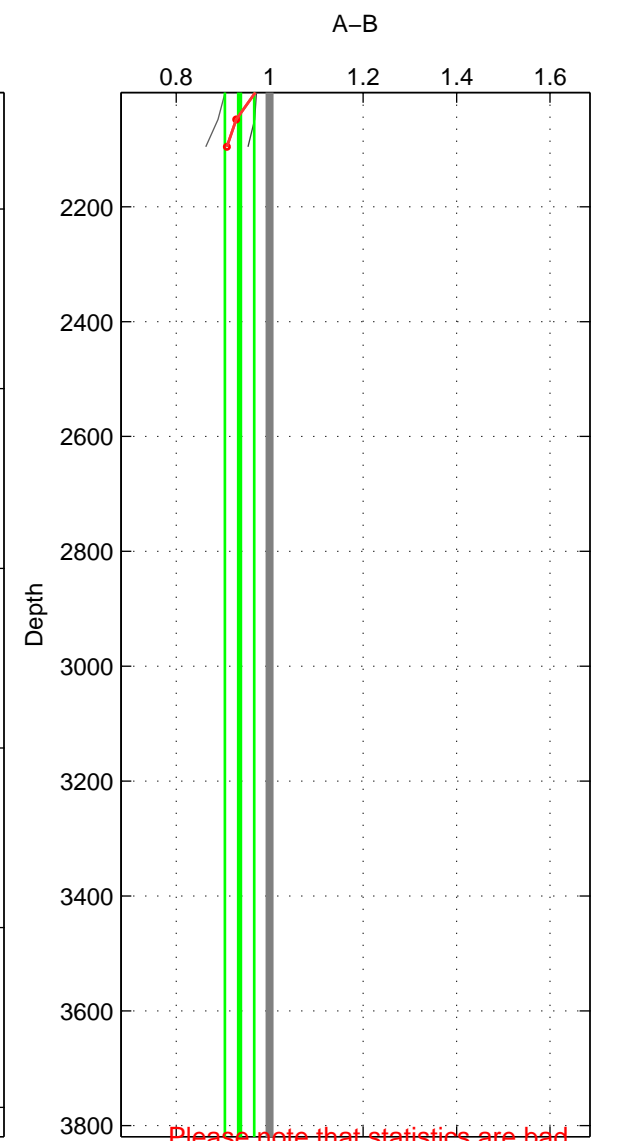

Cruise A (red). Date: Aug 2005 Cruisename: 41-18SN20050729

Cruise B (blue). Date: Aug 2004 Cruisename: 56-32H120040718

*** "Favourite" values are those of space 2.

	Offset	O.StDev	Ratio	R.Stdev	Rating
SIGMA:	-2.176	0.178	0.850	0.009	2
THETA:	0.300	0.886	1.025	0.067	4
DEPTH:	-0.869	0.389	0.936	0.031	2
FAV.:	0.300	0.886	1.025	0.067	4

Please note that statistics are bad.

Profiles of A: 5
 Profiles of B: 2
 Diff profs: 5
 WMoffset (A-B): -2.1765
 WMoffset stdev: 0.17815
 WMratio (A/B): 0.85035
 WMratio stdev: 0.0087796

Quality (1-5): 2

Profiles of A: 5
 Profiles of B: 5
 Diff profs: 15
 WMoffset (A-B): 0.29968
 WMoffset stdev: 0.88636
 WMratio (A/B): 1.0251
 WMratio stdev: 0.066638

Quality (1-5): 4

Please note that statistics are bad.

Profiles of A: 4
 Profiles of B: 4
 Diff profs: 10
 WMoffset (A-B): -0.86882
 WMoffset stdev: 0.38886
 WMratio (A/B): 0.93567
 WMratio stdev: 0.031416

Quality (1-5): 2