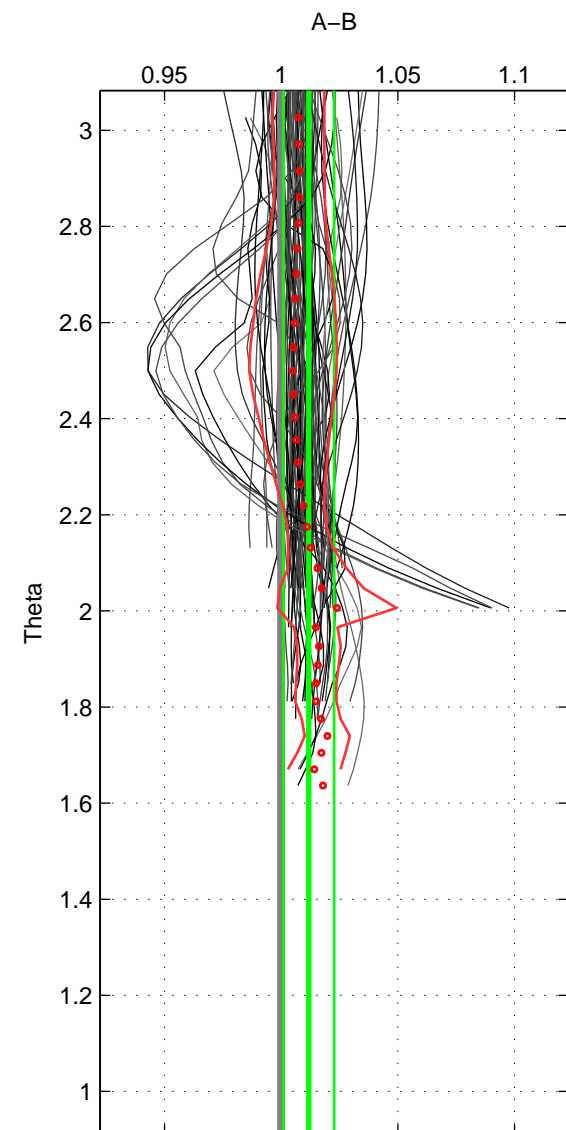

Cruise A (red). Date: Jul 2011 Cruisename: 626-49RY20110515
 Cruise B (blue). Date: Oct 1998 Cruisename: 686-49UP19980916

*** "Favourite" values are those of space 2.

	Offset	O.StDev	Ratio	R.Stdev	Rating
SIGMA:	1.580	1.573	1.012	0.011	4
THETA:	1.582	1.514	1.012	0.011	5
DEPTH:	1.770	0.231	1.013	0.002	3
FAV.:	1.582	1.514	1.012	0.011	5

Profiles of A: 75
 Profiles of B: 31
 Diff profs: 81
 WMoffset (A-B): 1.5802
 WMoffset stdev: 1.573
 WMratio (A/B): 1.0117
 WMratio stdev: 0.011

Quality (1-5): 4

Profiles of A: 75
 Profiles of B: 31
 Diff profs: 81
 WMoffset (A-B): 1.5823
 WMoffset stdev: 1.5136
 WMratio (A/B): 1.0118
 WMratio stdev: 0.010866

Quality (1-5): 5

Profiles of A: 75
 Profiles of B: 31
 Diff profs: 81
 WMoffset (A-B): 1.7701
 WMoffset stdev: 0.23124
 WMratio (A/B): 1.0132
 WMratio stdev: 0.002109

Quality (1-5): 3

Please note that statistics are bad.