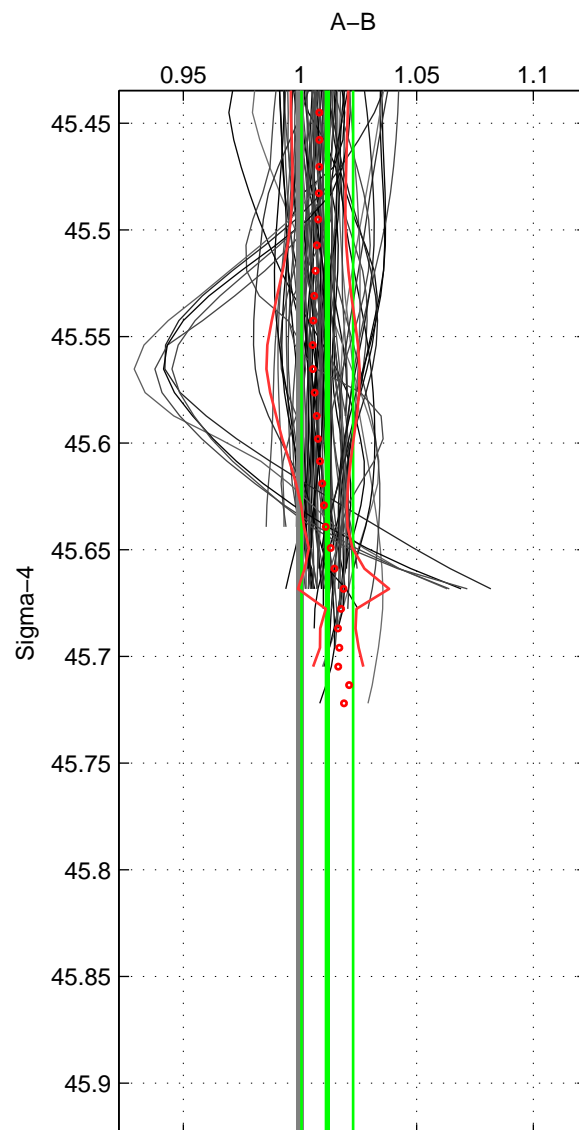

Cruise A (red). Date: Jul 2011 Cruisename: 626-49RY20110515
 Cruise B (blue). Date: Oct 1998 Cruisename: 686-49UP19980916

*** "Favourite" values are those of space 2.

	Offset	O.StDev	Ratio	R.Stdev	Rating
SIGMA:	1.580	1.573	1.012	0.011	4
THETA:	1.582	1.514	1.012	0.011	5
DEPTH:	1.770	0.231	1.013	0.002	3
FAV.:	1.582	1.514	1.012	0.011	5

Profiles of A: 75
 Profiles of B: 31
 Diff profs: 81
 WMoffset (A-B): 1.5802
 WMoffset stdev: 1.573
 WMratio (A/B): 1.0117
 WMratio stdev: 0.011

Quality (1-5): 4

Profiles of A: 75
 Profiles of B: 31
 Diff profs: 81
 WMoffset (A-B): 1.5823
 WMoffset stdev: 1.5136
 WMratio (A/B): 1.0118
 WMratio stdev: 0.010866

Quality (1-5): 5

Profiles of A: 75
 Profiles of B: 31
 Diff profs: 81
 WMoffset (A-B): 1.7701
 WMoffset stdev: 0.23124
 WMratio (A/B): 1.0132
 WMratio stdev: 0.002109

Quality (1-5): 3

Please note that statistics are bad.