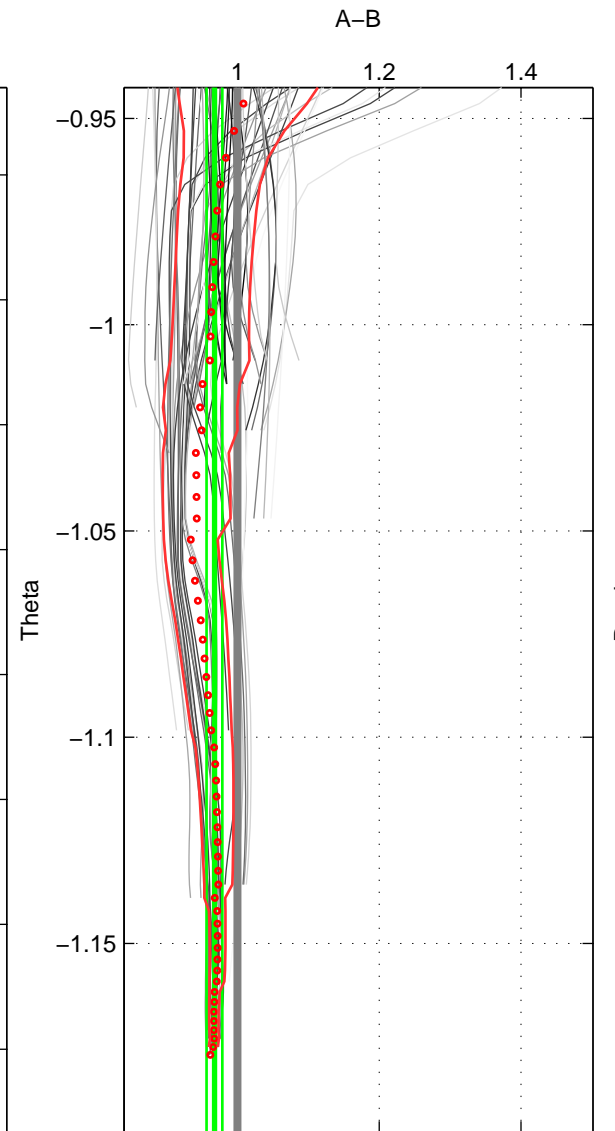

Cruise A (red). Date: May 1994 Cruisename: 89-58JH19940525

Cruise B (blue). Date: Nov 1996 Cruisename: 95-58JH19961030

*** "Favourite" values are means of spaces 1 2 3.

	Offset	O.StDev	Ratio	R.Stdev	Rating
SIGMA:	-0.014	0.117	0.998	0.010	4
THETA:	-0.371	0.132	0.968	0.011	4
DEPTH:	-0.137	0.143	0.988	0.012	4
FAV. :	-0.174	0.130	0.985	0.011	4

Profiles of A: 9
 Profiles of B: 13
 Diff profs : 59
 WMoffset (A-B): -0.014005
 WMoffset stdev: 0.11664
 WMratio (A/B): 0.99849
 WMratio stdev: 0.010198

Quality (1-5): 4

Profiles of A: 9
 Profiles of B: 13
 Diff profs : 59
 WMoffset (A-B): -0.37087
 WMoffset stdev: 0.13165
 WMratio (A/B): 0.96768
 WMratio stdev: 0.011165

Quality (1-5): 4

Profiles of A: 9
 Profiles of B: 13
 Diff profs : 59
 WMoffset (A-B): -0.13731
 WMoffset stdev: 0.1431
 WMratio (A/B): 0.98797
 WMratio stdev: 0.012438

Quality (1-5): 4