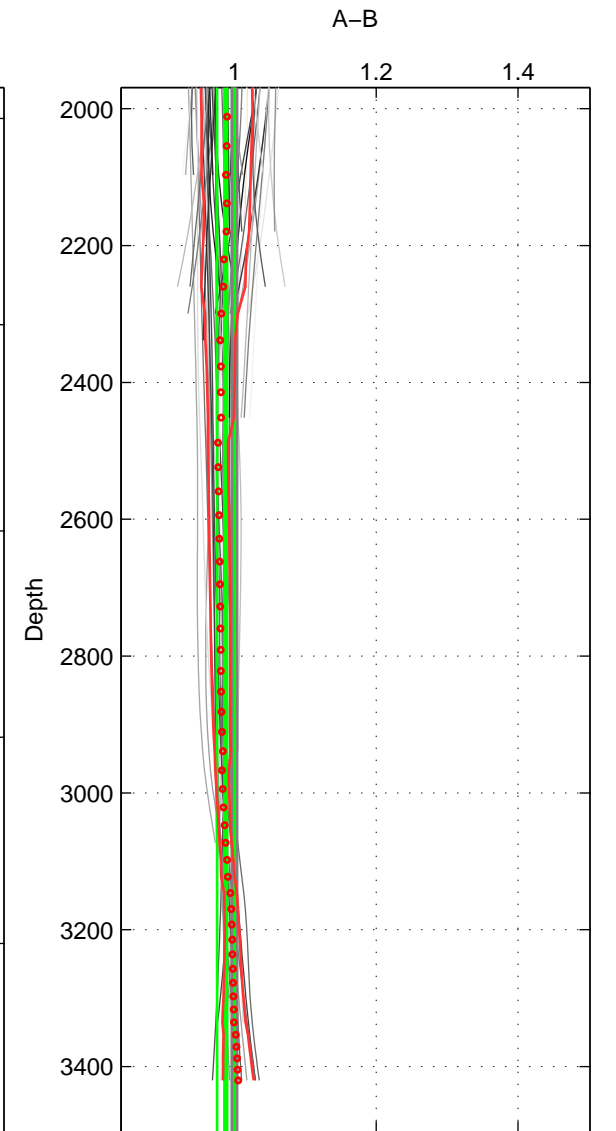

Cruise A (red). Date: May 1994 Cruisename: 89-58JH19940525

Cruise B (blue). Date: Nov 1996 Cruisename: 95-58JH19961030

*** "Favourite" values are means of spaces 1 2 3.

	Offset	O.StDev	Ratio	R.Stdev	Rating
SIGMA:	-0.014	0.117	0.998	0.010	4
THETA:	-0.371	0.132	0.968	0.011	4
DEPTH:	-0.137	0.143	0.988	0.012	4
FAV. :	-0.174	0.130	0.985	0.011	4

Profiles of A: 9
 Profiles of B: 13
 Diff profs : 59
 WMoffset (A-B): -0.014005
 WMoffset stdev: 0.11664
 WMratio (A/B): 0.99849
 WMratio stdev: 0.010198

Quality (1-5): 4

Profiles of A: 9
 Profiles of B: 13
 Diff profs : 59
 WMoffset (A-B): -0.37087
 WMoffset stdev: 0.13165
 WMratio (A/B): 0.96768
 WMratio stdev: 0.011165

Quality (1-5): 4

Profiles of A: 9
 Profiles of B: 13
 Diff profs : 59
 WMoffset (A-B): -0.13731
 WMoffset stdev: 0.1431
 WMratio (A/B): 0.98797
 WMratio stdev: 0.012438

Quality (1-5): 4