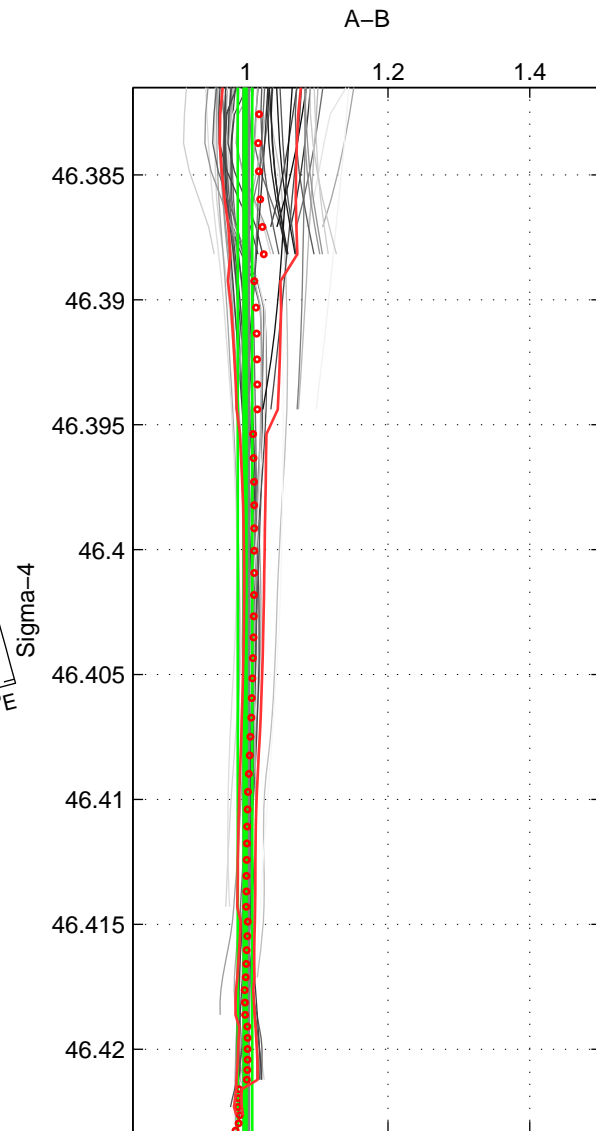

Cruise A (red). Date: May 1994 Cruisename: 89-58JH19940525

Cruise B (blue). Date: Nov 1996 Cruisename: 95-58JH19961030

*** "Favourite" values are means of spaces 1 2 3.

	Offset	O.StDev	Ratio	R.Stdev	Rating
SIGMA:	-0.014	0.117	0.998	0.010	4
THETA:	-0.371	0.132	0.968	0.011	4
DEPTH:	-0.137	0.143	0.988	0.012	4
FAV. :	-0.174	0.130	0.985	0.011	4

Profiles of A: 9
 Profiles of B: 13
 Diff profs : 59
 WMoffset (A-B): -0.014005
 WMoffset stdev: 0.11664
 WMratio (A/B): 0.99849
 WMratio stdev: 0.010198

Quality (1-5): 4

Profiles of A: 9
 Profiles of B: 13
 Diff profs : 59
 WMoffset (A-B): -0.37087
 WMoffset stdev: 0.13165
 WMratio (A/B): 0.96768
 WMratio stdev: 0.011165

Quality (1-5): 4

Profiles of A: 9
 Profiles of B: 13
 Diff profs : 59
 WMoffset (A-B): -0.13731
 WMoffset stdev: 0.1431
 WMratio (A/B): 0.98797
 WMratio stdev: 0.012438

Quality (1-5): 4