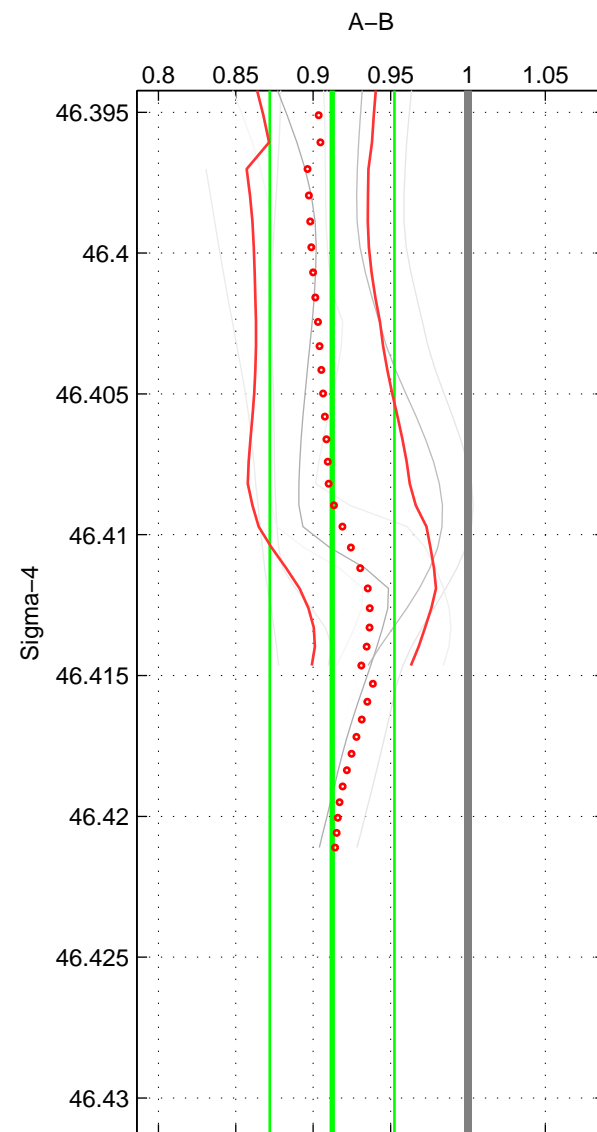

Cruise A (red). Date: Jul 1984 Cruisename: 1-06AQ19840719

Cruise B (blue). Date: May 1997 Cruisename: 96-58JH19970414

*** "Favourite" values are means of spaces 1 2 3.

	Offset	O.StDev	Ratio	R.Stdev	Rating
SIGMA:	-0.996	0.461	0.912	0.040	2
THETA:	-0.818	0.389	0.929	0.033	2
DEPTH:	-0.801	0.082	0.930	0.007	2
FAV. :	-0.872	0.311	0.924	0.027	2

Profiles of A: 5
 Profiles of B: 2
 Diff profs : 8
 WMoffset (A-B): -0.99608
 WMoffset stdev: 0.46096
 WMratio (A/B): 0.91222
 WMratio stdev: 0.040224

Quality (1-5): 2

Profiles of A: 5
 Profiles of B: 2
 Diff profs : 8
 WMoffset (A-B): -0.81832
 WMoffset stdev: 0.38866
 WMratio (A/B): 0.92911
 WMratio stdev: 0.033008

Quality (1-5): 2

Profiles of A: 5
 Profiles of B: 2
 Diff profs : 8
 WMoffset (A-B): -0.80143
 WMoffset stdev: 0.082067
 WMratio (A/B): 0.92987
 WMratio stdev: 0.0067017

Quality (1-5): 2