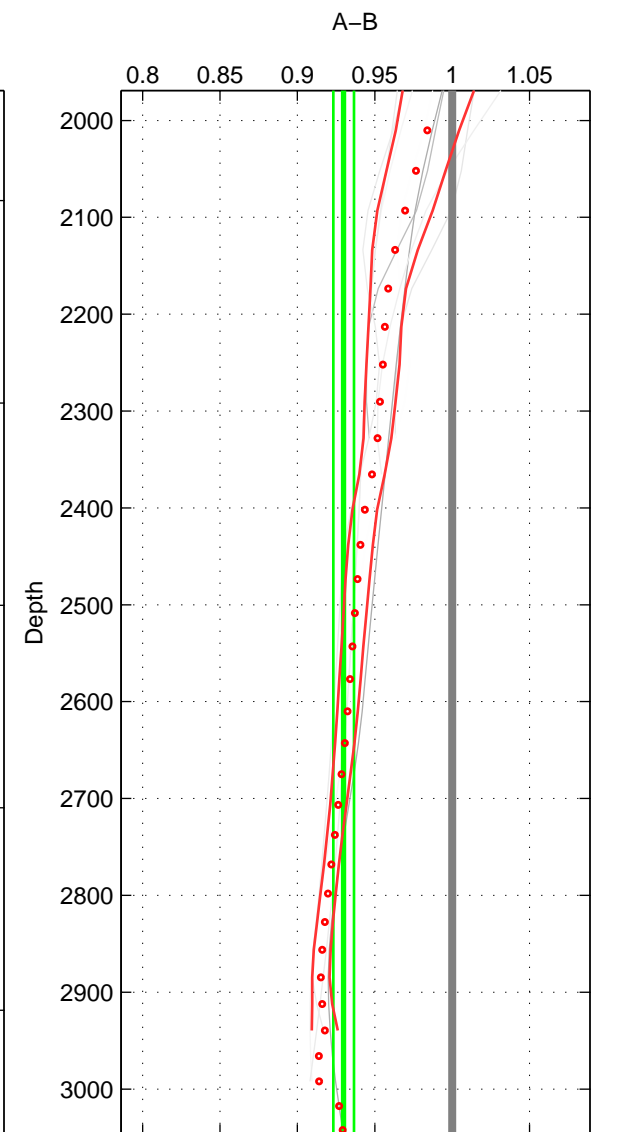

Cruise A (red). Date: Jul 1984 Cruisename: 1-06AQ19840719

Cruise B (blue). Date: May 1997 Cruisename: 96-58JH19970414

*** "Favourite" values are means of spaces 1 2 3.

	Offset	O.StDev	Ratio	R.Stdev	Rating
SIGMA:	-0.996	0.461	0.912	0.040	2
THETA:	-0.818	0.389	0.929	0.033	2
DEPTH:	-0.801	0.082	0.930	0.007	2
FAV. :	-0.872	0.311	0.924	0.027	2

Profiles of A: 5
 Profiles of B: 2
 Diff profs : 8
 WMoffset (A-B): -0.99608
 WMoffset stdev: 0.46096
 WMratio (A/B): 0.91222
 WMratio stdev: 0.040224

Quality (1-5): 2

Profiles of A: 5
 Profiles of B: 2
 Diff profs : 8
 WMoffset (A-B): -0.81832
 WMoffset stdev: 0.38866
 WMratio (A/B): 0.92911
 WMratio stdev: 0.033008

Quality (1-5): 2

Profiles of A: 5
 Profiles of B: 2
 Diff profs : 8
 WMoffset (A-B): -0.80143
 WMoffset stdev: 0.082067
 WMratio (A/B): 0.92987
 WMratio stdev: 0.0067017

Quality (1-5): 2