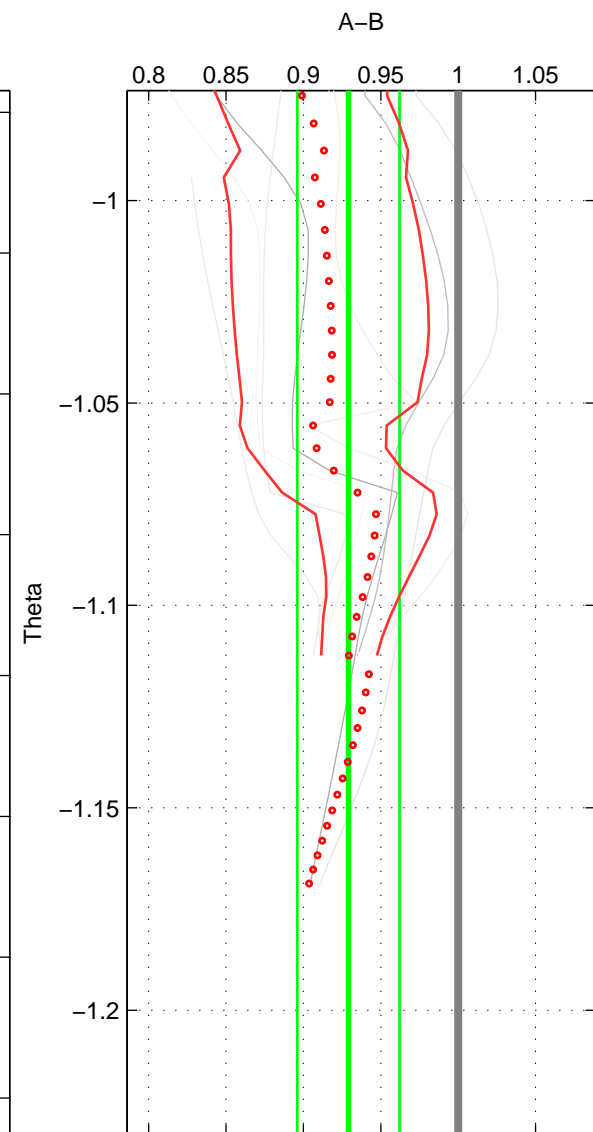

Cruise A (red). Date: Jul 1984 Cruisename: 1-06AQ19840719

Cruise B (blue). Date: May 1997 Cruisename: 96-58JH19970414

*** "Favourite" values are means of spaces 1 2 3.

	Offset	O.StDev	Ratio	R.Stdev	Rating
SIGMA:	-0.996	0.461	0.912	0.040	2
THETA:	-0.818	0.389	0.929	0.033	2
DEPTH:	-0.801	0.082	0.930	0.007	2
FAV. :	-0.872	0.311	0.924	0.027	2

Profiles of A: 5
 Profiles of B: 2
 Diff profs : 8
 WMoffset (A-B): -0.99608
 WMoffset stdev: 0.46096
 WMratio (A/B): 0.91222
 WMratio stdev: 0.040224

Quality (1-5): 2

Profiles of A: 5
 Profiles of B: 2
 Diff profs : 8
 WMoffset (A-B): -0.81832
 WMoffset stdev: 0.38866
 WMratio (A/B): 0.92911
 WMratio stdev: 0.033008

Quality (1-5): 2

Profiles of A: 5
 Profiles of B: 2
 Diff profs : 8
 WMoffset (A-B): -0.80143
 WMoffset stdev: 0.082067
 WMratio (A/B): 0.92987
 WMratio stdev: 0.0067017

Quality (1-5): 2