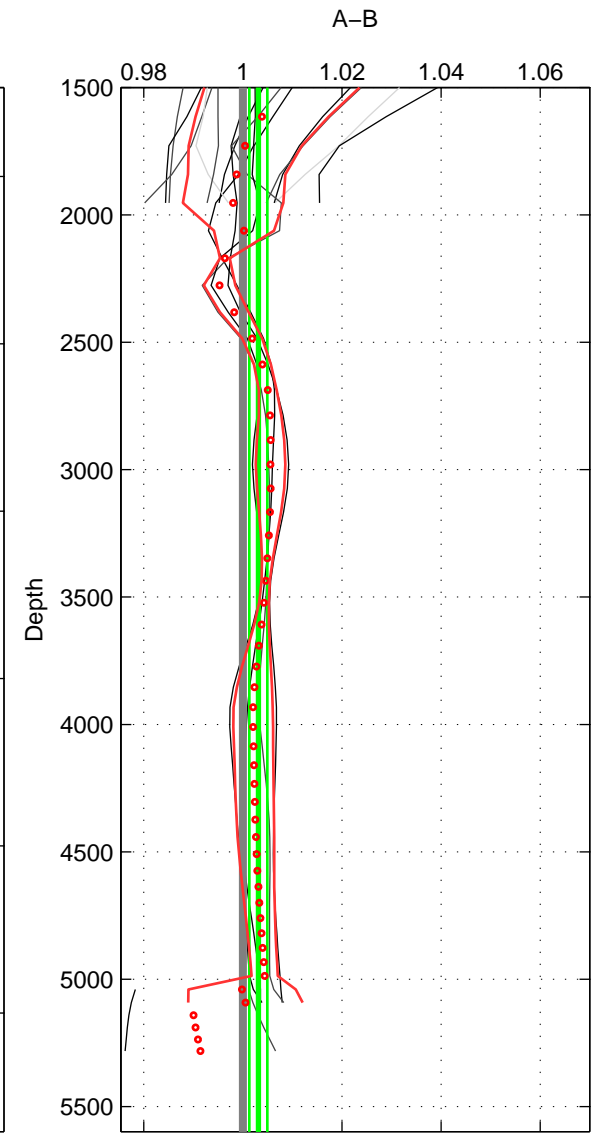

Cruise A (red). Date: Jan 2000 Cruisename: 588-49NZ20000105
 Cruise B (blue). Date: Jun 2001 Cruisename: 591-49NZ20010604

*** "Favourite" values are means of spaces 1 2.

	Offset	O.StDev	Ratio	R.Stdev	Rating
SIGMA:	0.352	0.177	1.002	0.001	5
THETA:	0.039	0.802	1.000	0.005	5
DEPTH:	0.481	0.276	1.003	0.002	4
FAV.:	0.196	0.489	1.001	0.003	5

Profiles of A: 8
 Profiles of B: 8
 Diff profs: 15
 WMoffset (A-B): 0.35244
 WMoffset stdev: 0.17662
 WMratio (A/B): 1.0023
 WMratio stdev: 0.0011721

Quality (1-5): 5

Profiles of A: 8
 Profiles of B: 8
 Diff profs: 16
 WMoffset (A-B): 0.039452
 WMoffset stdev: 0.80173
 WMratio (A/B): 1.0003
 WMratio stdev: 0.0053225

Quality (1-5): 5

Profiles of A: 8
 Profiles of B: 8
 Diff profs: 15
 WMoffset (A-B): 0.48128
 WMoffset stdev: 0.27557
 WMratio (A/B): 1.0031
 WMratio stdev: 0.0018124

Quality (1-5): 4