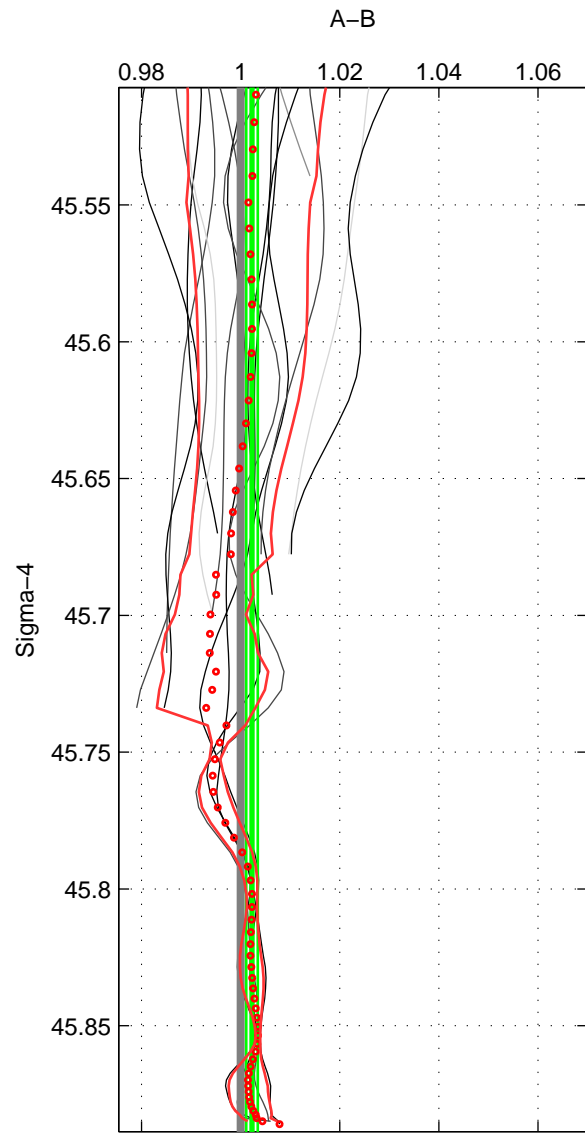

Cruise A (red). Date: Jan 2000 Cruisename: 588-49NZ20000105
 Cruise B (blue). Date: Jun 2001 Cruisename: 591-49NZ20010604

*** "Favourite" values are means of spaces 1 2.

	Offset	O.StDev	Ratio	R.Stdev	Rating
SIGMA:	0.352	0.177	1.002	0.001	5
THETA:	0.039	0.802	1.000	0.005	5
DEPTH:	0.481	0.276	1.003	0.002	4
FAV.:	0.196	0.489	1.001	0.003	5

Profiles of A: 8
 Profiles of B: 8
 Diff profs: 15
 WMoffset (A-B): 0.35244
 WMoffset stdev: 0.17662
 WMratio (A/B): 1.0023
 WMratio stdev: 0.0011721

Quality (1-5): 5

Profiles of A: 8
 Profiles of B: 8
 Diff profs: 16
 WMoffset (A-B): 0.039452
 WMoffset stdev: 0.80173
 WMratio (A/B): 1.0003
 WMratio stdev: 0.0053225

Quality (1-5): 5

Profiles of A: 8
 Profiles of B: 8
 Diff profs: 15
 WMoffset (A-B): 0.48128
 WMoffset stdev: 0.27557
 WMratio (A/B): 1.0031
 WMratio stdev: 0.0018124

Quality (1-5): 4