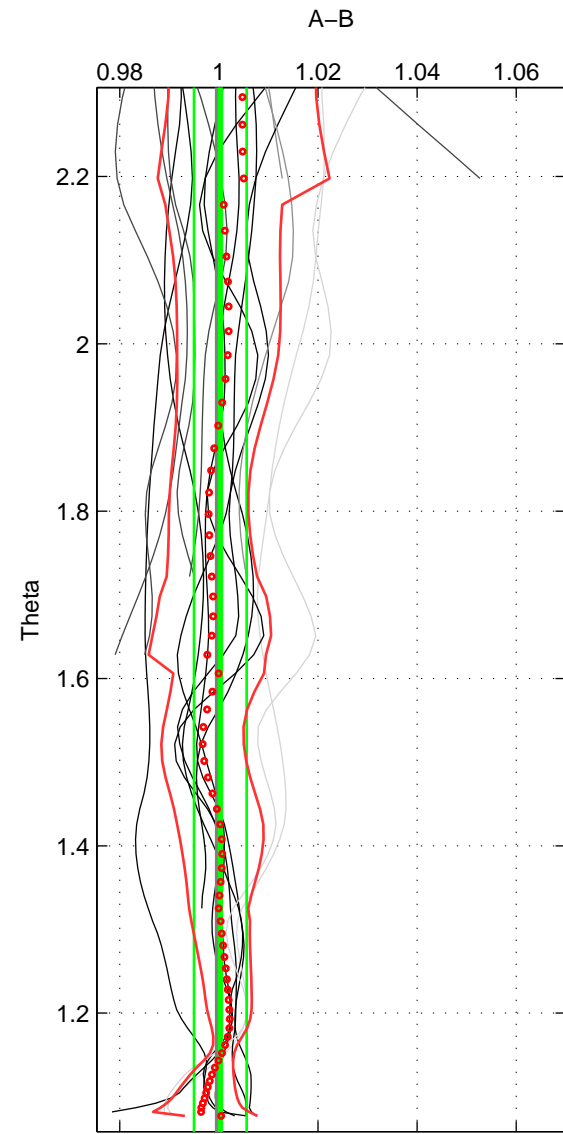

Cruise A (red). Date: Jan 2000 Cruisename: 588-49NZ20000105
 Cruise B (blue). Date: Jun 2001 Cruisename: 591-49NZ20010604

*** "Favourite" values are means of spaces 1 2.

	Offset	O.StDev	Ratio	R.Stdev	Rating
SIGMA:	0.352	0.177	1.002	0.001	5
THETA:	0.039	0.802	1.000	0.005	5
DEPTH:	0.481	0.276	1.003	0.002	4
FAV.:	0.196	0.489	1.001	0.003	5

Profiles of A: 8
 Profiles of B: 8
 Diff profs: 15
 WMoffset (A-B): 0.35244
 WMoffset stdev: 0.17662
 WMratio (A/B): 1.0023
 WMratio stdev: 0.0011721

Quality (1-5): 5

Profiles of A: 8
 Profiles of B: 8
 Diff profs: 16
 WMoffset (A-B): 0.039452
 WMoffset stdev: 0.80173
 WMratio (A/B): 1.0003
 WMratio stdev: 0.0053225

Quality (1-5): 5

Profiles of A: 8
 Profiles of B: 8
 Diff profs: 15
 WMoffset (A-B): 0.48128
 WMoffset stdev: 0.27557
 WMratio (A/B): 1.0031
 WMratio stdev: 0.0018124

Quality (1-5): 4