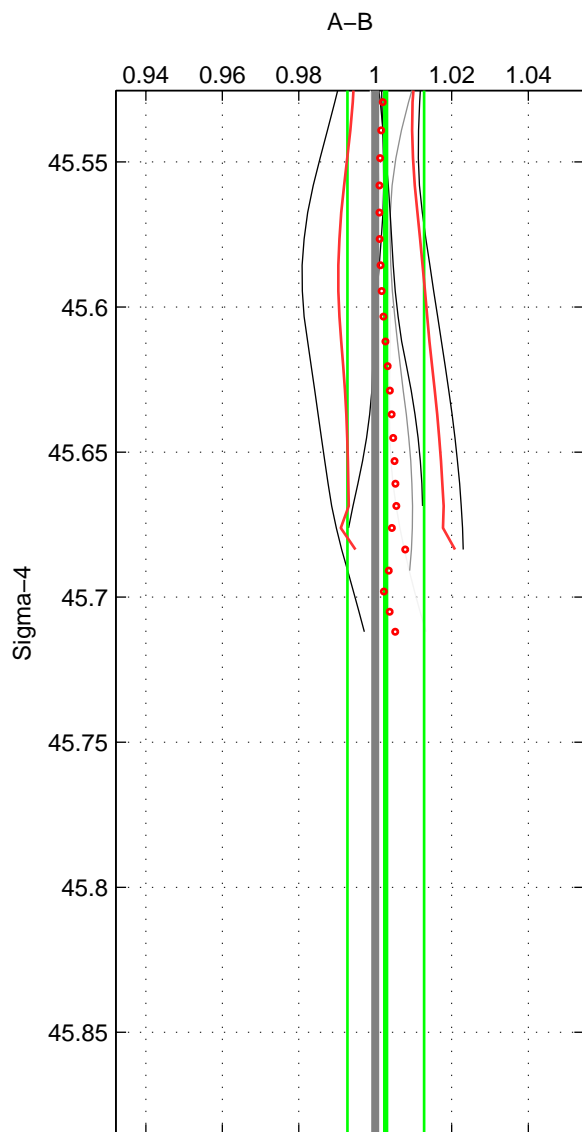

Cruise A (red). Date: Jun 2001 Cruisename: 591-49NZ20010604

Cruise B (blue). Date: Jul 2008 Cruisename: 678-49UF20080617

*** "Favourite" values are means of spaces 1 2.

	Offset	O.StDev	Ratio	R.Stdev	Rating
SIGMA:	0.424	1.606	1.003	0.010	4
THETA:	-0.094	2.165	0.999	0.014	4
DEPTH:	0.031	0.904	1.000	0.006	3
FAV. :	0.165	1.886	1.001	0.012	4

Profiles of A: 6
 Profiles of B: 6
 Diff profs : 6
 WMoffset (A-B): 0.42391
 WMoffset stdev: 1.6063
 WMratio (A/B): 1.0027
 WMratio stdev: 0.010046

Quality (1-5): 4

Profiles of A: 6
 Profiles of B: 6
 Diff profs : 7
 WMoffset (A-B): -0.094318
 WMoffset stdev: 2.1648
 WMratio (A/B): 0.99945
 WMratio stdev: 0.013715

Quality (1-5): 4

Profiles of A: 6
 Profiles of B: 6
 Diff profs : 6
 WMoffset (A-B): 0.031053
 WMoffset stdev: 0.90355
 WMratio (A/B): 1.0003
 WMratio stdev: 0.0055756

Quality (1-5): 3

Please note that statistics are bad.