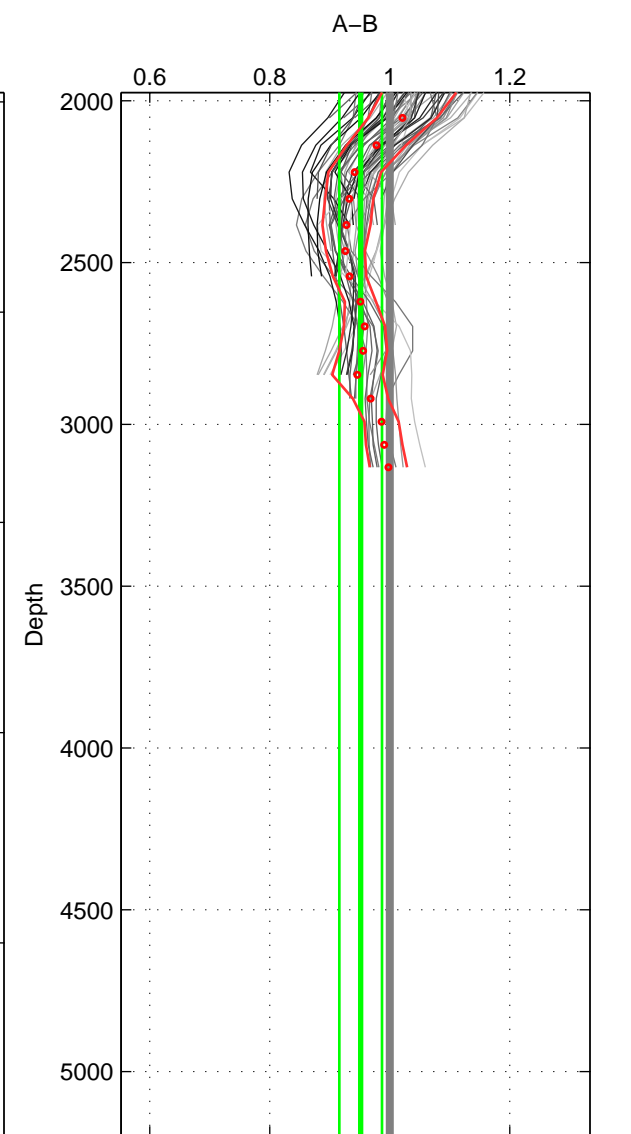

Cruise A (red). Date: May 1993 Cruisename: 204-29CS19930510

Cruise B (blue). Date: Jun 2010 Cruisename: 277-35TH20100608

*** "Favourite" values are means of spaces 1 2.

	Offset	O.StDev	Ratio	R.Stdev	Rating
SIGMA:	-5.222	1.355	0.804	0.038	4
THETA:	-4.204	1.144	0.857	0.031	4
DEPTH:	-1.215	1.018	0.952	0.036	3
FAV.:	-4.713	1.250	0.831	0.034	4

Profiles of A: 7
 Profiles of B: 9
 Diff profs: 48
 WMoffset (A-B): -5.2222
 WMoffset stdev: 1.3548
 WMratio (A/B): 0.80437
 WMratio stdev: 0.037688

Quality (1-5): 4

Profiles of A: 7
 Profiles of B: 9
 Diff profs: 48
 WMoffset (A-B): -4.2035
 WMoffset stdev: 1.1444
 WMratio (A/B): 0.85707
 WMratio stdev: 0.030868

Quality (1-5): 4

Profiles of A: 14
 Profiles of B: 9
 Diff profs: 100
 WMoffset (A-B): -1.2151
 WMoffset stdev: 1.0179
 WMratio (A/B): 0.95161
 WMratio stdev: 0.035576

Quality (1-5): 3