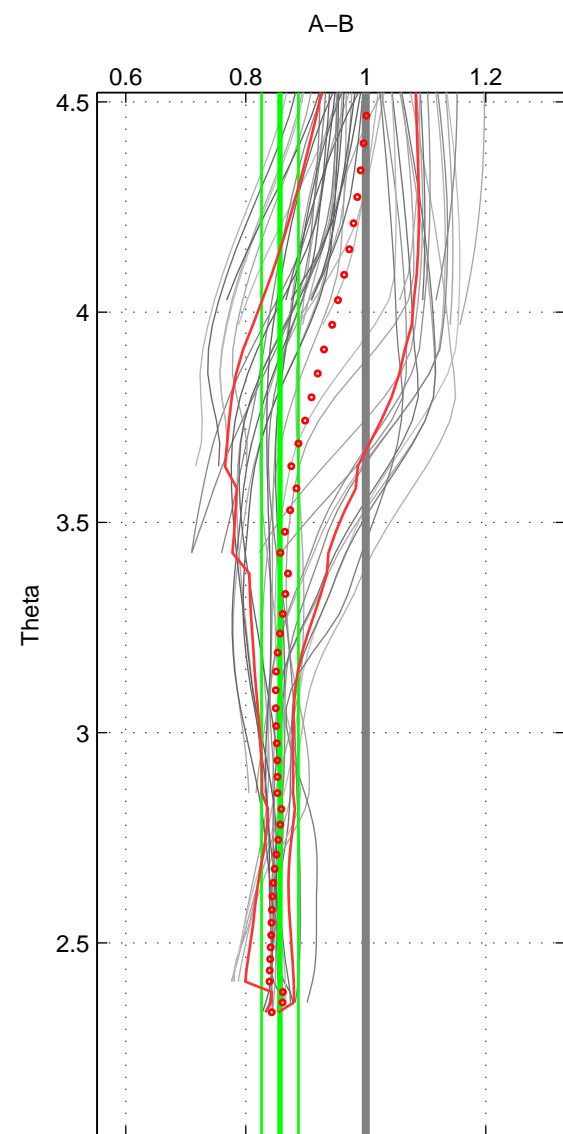

Cruise A (red). Date: May 1993 Cruisename: 204-29CS19930510

Cruise B (blue). Date: Jun 2010 Cruisename: 277-35TH20100608

*** "Favourite" values are means of spaces 1 2.

	Offset	O.StDev	Ratio	R.Stdev	Rating
SIGMA:	-5.222	1.355	0.804	0.038	4
THETA:	-4.204	1.144	0.857	0.031	4
DEPTH:	-1.215	1.018	0.952	0.036	3
FAV.:	-4.713	1.250	0.831	0.034	4

Profiles of A: 7
 Profiles of B: 9
 Diff profs: 48
 WMoffset (A-B): -5.2222
 WMoffset stdev: 1.3548
 WMratio (A/B): 0.80437
 WMratio stdev: 0.037688

Quality (1-5): 4

Profiles of A: 7
 Profiles of B: 9
 Diff profs: 48
 WMoffset (A-B): -4.2035
 WMoffset stdev: 1.1444
 WMratio (A/B): 0.85707
 WMratio stdev: 0.030868

Quality (1-5): 4

Profiles of A: 14
 Profiles of B: 9
 Diff profs: 100
 WMoffset (A-B): -1.2151
 WMoffset stdev: 1.0179
 WMratio (A/B): 0.95161
 WMratio stdev: 0.035576

Quality (1-5): 3