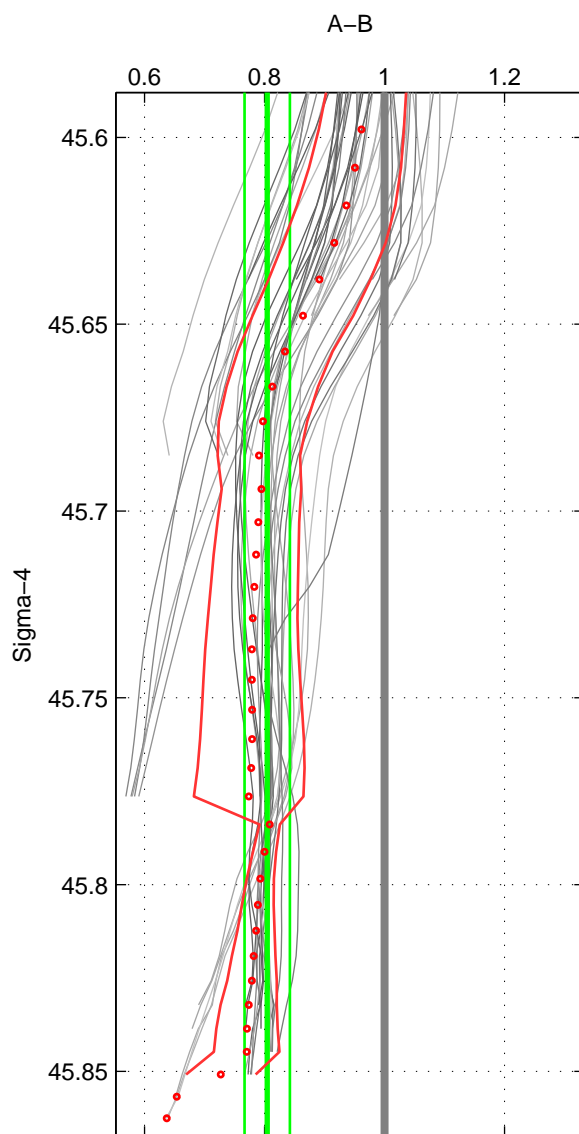

Cruise A (red). Date: May 1993 Cruisename: 204-29CS19930510

Cruise B (blue). Date: Jun 2010 Cruisename: 277-35TH20100608

*** "Favourite" values are means of spaces 1 2.

	Offset	O.StDev	Ratio	R.Stdev	Rating
SIGMA:	-5.222	1.355	0.804	0.038	4
THETA:	-4.204	1.144	0.857	0.031	4
DEPTH:	-1.215	1.018	0.952	0.036	3
FAV.:	-4.713	1.250	0.831	0.034	4

Profiles of A: 7
 Profiles of B: 9
 Diff profs: 48
 WMoffset (A-B): -5.2222
 WMoffset stdev: 1.3548
 WMratio (A/B): 0.80437
 WMratio stdev: 0.037688

Quality (1-5): 4

Profiles of A: 7
 Profiles of B: 9
 Diff profs: 48
 WMoffset (A-B): -4.2035
 WMoffset stdev: 1.1444
 WMratio (A/B): 0.85707
 WMratio stdev: 0.030868

Quality (1-5): 4

Profiles of A: 14
 Profiles of B: 9
 Diff profs: 100
 WMoffset (A-B): -1.2151
 WMoffset stdev: 1.0179
 WMratio (A/B): 0.95161
 WMratio stdev: 0.035576

Quality (1-5): 3