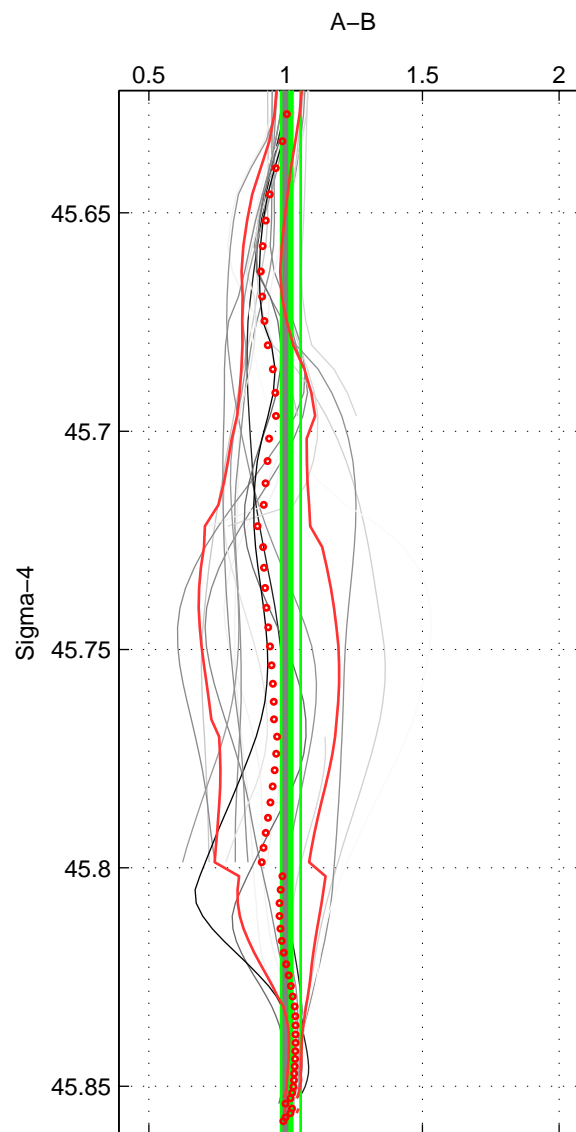

Cruise A (red). Date: Aug 2003 Cruisename: 166-06MT20030723

Cruise B (blue). Date: Aug 1993 Cruisename: 251-33MW19930704.1

*** "Favourite" values are means of spaces 1 2 3.

	Offset	O.StDev	Ratio	R.Stdev	Rating
SIGMA:	0.157	1.000	1.019	0.035	5
THETA:	-1.176	0.567	0.971	0.012	5
DEPTH:	-0.446	1.366	0.988	0.032	5
FAV.:	-0.488	0.978	0.993	0.026	5

Profiles of A: 10
 Profiles of B: 6
 Diff profs : 23
 WMoffset (A-B): 0.1567
 WMoffset stdev: 1.0002
 WMratio (A/B): 1.0191
 WMratio stdev: 0.035396

Quality (1-5): 5

Profiles of A: 9
 Profiles of B: 6
 Diff profs : 20
 WMoffset (A-B): -1.1759
 WMoffset stdev: 0.5671
 WMratio (A/B): 0.97107
 WMratio stdev: 0.011934

Quality (1-5): 5

Profiles of A: 10
 Profiles of B: 6
 Diff profs : 21
 WMoffset (A-B): -0.44622
 WMoffset stdev: 1.3658
 WMratio (A/B): 0.98751
 WMratio stdev: 0.031556

Quality (1-5): 5