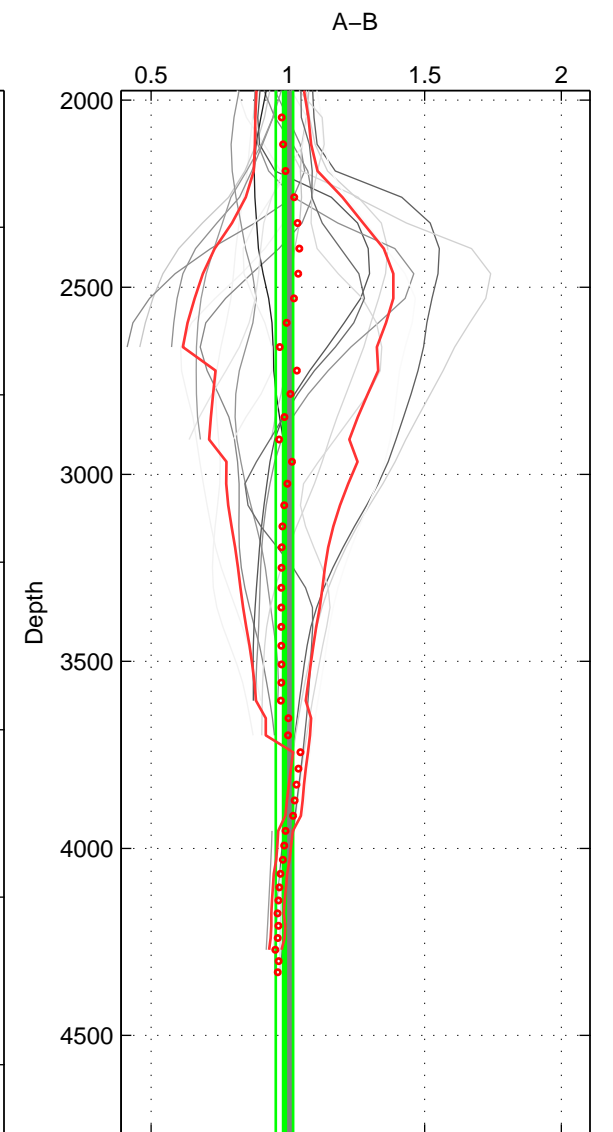

Cruise A (red). Date: Aug 2003 Cruisename: 166-06MT20030723

Cruise B (blue). Date: Aug 1993 Cruisename: 251-33MW19930704.1

*** "Favourite" values are means of spaces 1 2 3.

	Offset	O.StDev	Ratio	R.Stdev	Rating
SIGMA:	0.157	1.000	1.019	0.035	5
THETA:	-1.176	0.567	0.971	0.012	5
DEPTH:	-0.446	1.366	0.988	0.032	5
FAV.:	-0.488	0.978	0.993	0.026	5

Profiles of A: 10
 Profiles of B: 6
 Diff profs : 23
 WMoffset (A-B): 0.1567
 WMoffset stdev: 1.0002
 WMratio (A/B): 1.0191
 WMratio stdev: 0.035396

Quality (1-5): 5

Profiles of A: 9
 Profiles of B: 6
 Diff profs : 20
 WMoffset (A-B): -1.1759
 WMoffset stdev: 0.5671
 WMratio (A/B): 0.97107
 WMratio stdev: 0.011934

Quality (1-5): 5

Profiles of A: 10
 Profiles of B: 6
 Diff profs : 21
 WMoffset (A-B): -0.44622
 WMoffset stdev: 1.3658
 WMratio (A/B): 0.98751
 WMratio stdev: 0.031556

Quality (1-5): 5