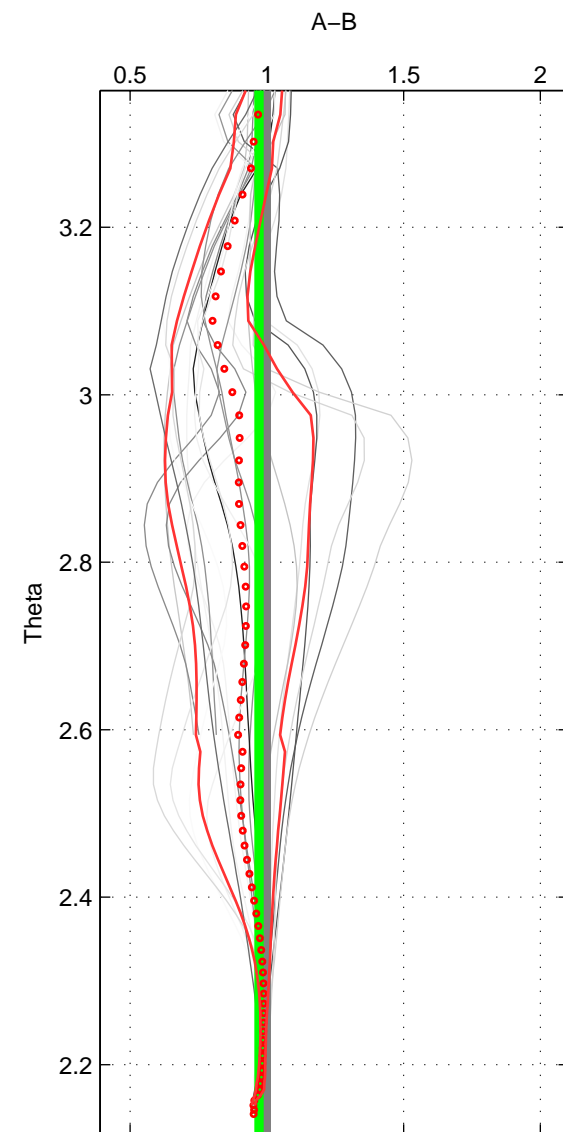

Cruise A (red). Date: Aug 2003 Cruisename: 166-06MT20030723

Cruise B (blue). Date: Aug 1993 Cruisename: 251-33MW19930704.1

*** "Favourite" values are means of spaces 1 2 3.

	Offset	O.StDev	Ratio	R.Stdev	Rating
SIGMA:	0.157	1.000	1.019	0.035	5
THETA:	-1.176	0.567	0.971	0.012	5
DEPTH:	-0.446	1.366	0.988	0.032	5
FAV.:	-0.488	0.978	0.993	0.026	5

Profiles of A: 10
 Profiles of B: 6
 Diff profs : 23
 WMoffset (A-B): 0.1567
 WMoffset stdev: 1.0002
 WMratio (A/B): 1.0191
 WMratio stdev: 0.035396

Quality (1-5): 5

Profiles of A: 9
 Profiles of B: 6
 Diff profs : 20
 WMoffset (A-B): -1.1759
 WMoffset stdev: 0.5671
 WMratio (A/B): 0.97107
 WMratio stdev: 0.011934

Quality (1-5): 5

Profiles of A: 10
 Profiles of B: 6
 Diff profs : 21
 WMoffset (A-B): -0.44622
 WMoffset stdev: 1.3658
 WMratio (A/B): 0.98751
 WMratio stdev: 0.031556

Quality (1-5): 5