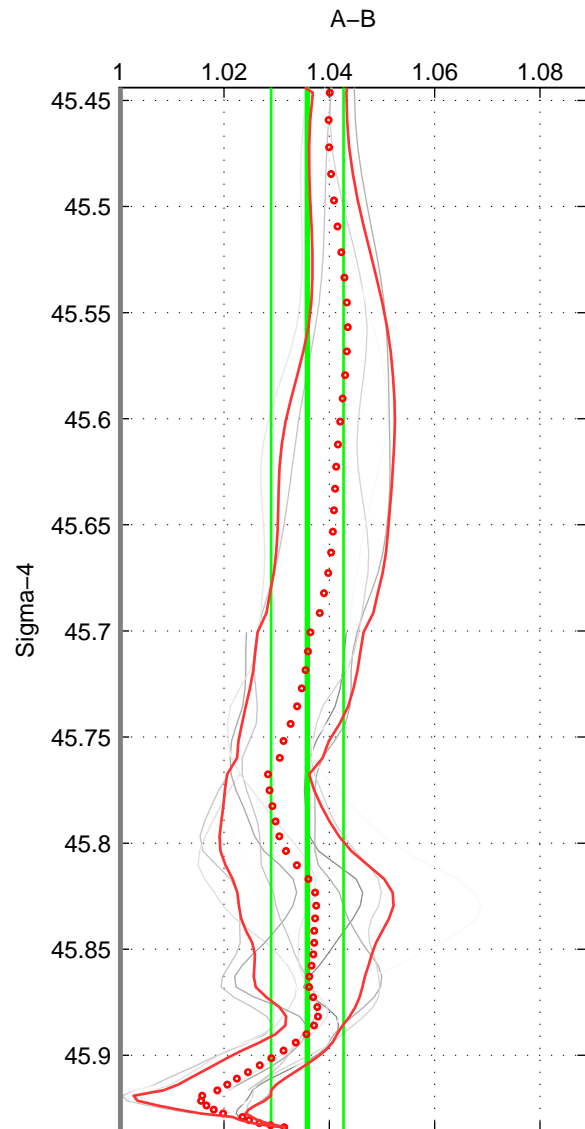

Cruise A (red). Date: Mar 1989 Cruisename: 507-32MW19890206

Cruise B (blue). Date: Dec 2007 Cruisename: 614-49NZ20071122

\*\*\* "Favourite" values are means of spaces 1 2 3.

	Offset	O.StDev	Ratio	R.Stdev	Rating
SIGMA:	4.693	0.867	1.036	0.007	3
THETA:	4.250	0.744	1.032	0.006	3
DEPTH:	2.746	0.273	1.022	0.002	3
FAV.:	3.896	0.628	1.030	0.005	3

Profiles of A: 3  
 Profiles of B: 4  
 Diff profs : 10  
 WMoffset (A-B): 4.6933  
 WMoffset stdev: 0.86734  
 WMratio (A/B): 1.0358  
 WMratio stdev: 0.0068644

Quality (1-5): 3

Profiles of A: 3  
 Profiles of B: 4  
 Diff profs : 10  
 WMoffset (A-B): 4.2504  
 WMoffset stdev: 0.74445  
 WMratio (A/B): 1.0322  
 WMratio stdev: 0.0057071

Quality (1-5): 3

Profiles of A: 3  
 Profiles of B: 4  
 Diff profs : 10  
 WMoffset (A-B): 2.7456  
 WMoffset stdev: 0.27251  
 WMratio (A/B): 1.0217  
 WMratio stdev: 0.0022371

Quality (1-5): 3