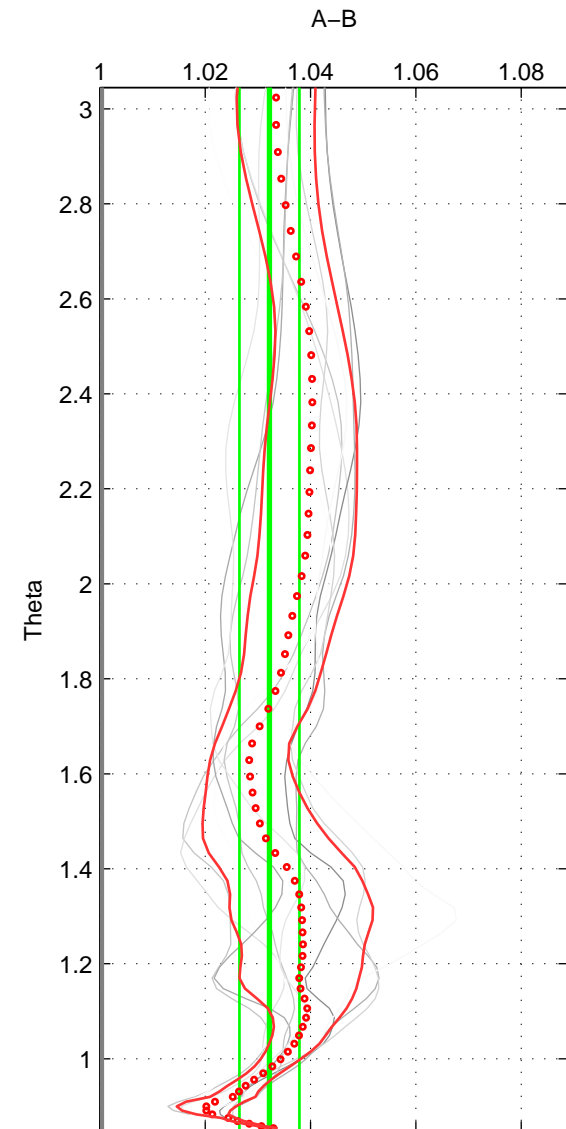

Cruise A (red). Date: Mar 1989 Cruisename: 507-32MW19890206

Cruise B (blue). Date: Dec 2007 Cruisename: 614-49NZ20071122

\*\*\* "Favourite" values are means of spaces 1 2 3.

	Offset	O.StDev	Ratio	R.Stdev	Rating
SIGMA:	4.693	0.867	1.036	0.007	3
THETA:	4.250	0.744	1.032	0.006	3
DEPTH:	2.746	0.273	1.022	0.002	3
FAV.:	3.896	0.628	1.030	0.005	3

Profiles of A: 3  
 Profiles of B: 4  
 Diff profs : 10  
 WMoffset (A-B): 4.6933  
 WMoffset stdev: 0.86734  
 WMratio (A/B): 1.0358  
 WMratio stdev: 0.0068644

Quality (1-5): 3

Profiles of A: 3  
 Profiles of B: 4  
 Diff profs : 10  
 WMoffset (A-B): 4.2504  
 WMoffset stdev: 0.74445  
 WMratio (A/B): 1.0322  
 WMratio stdev: 0.0057071

Quality (1-5): 3

Profiles of A: 3  
 Profiles of B: 4  
 Diff profs : 10  
 WMoffset (A-B): 2.7456  
 WMoffset stdev: 0.27251  
 WMratio (A/B): 1.0217  
 WMratio stdev: 0.0022371

Quality (1-5): 3