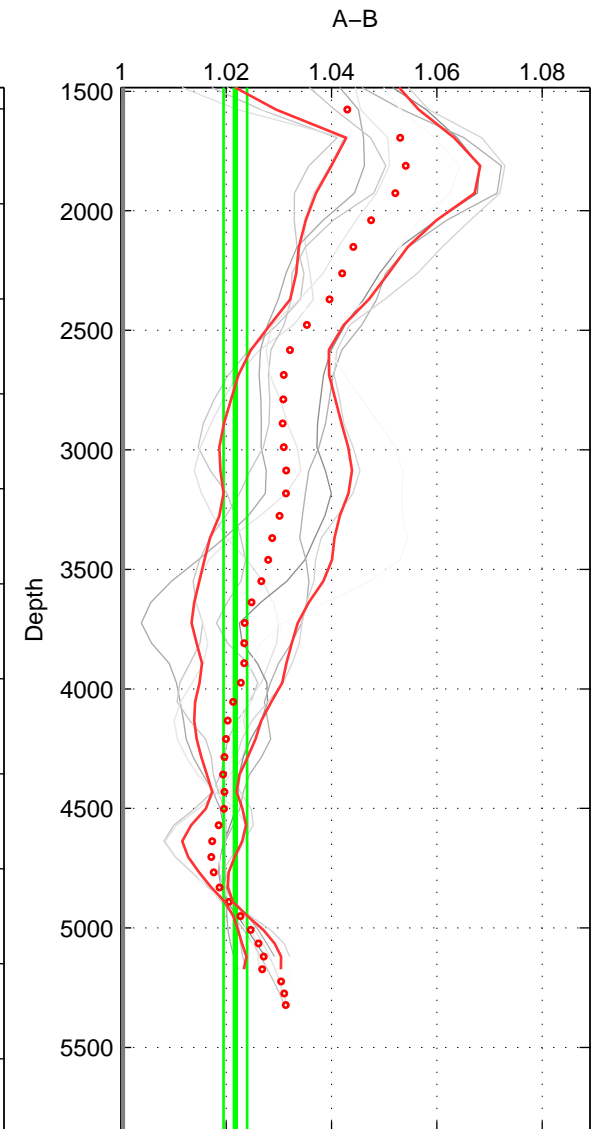

Cruise A (red). Date: Mar 1989 Cruisename: 507-32MW19890206

Cruise B (blue). Date: Dec 2007 Cruisename: 614-49NZ20071122

\*\*\* "Favourite" values are means of spaces 1 2 3.

	Offset	O.StDev	Ratio	R.Stdev	Rating
SIGMA:	4.693	0.867	1.036	0.007	3
THETA:	4.250	0.744	1.032	0.006	3
DEPTH:	2.746	0.273	1.022	0.002	3
FAV.:	3.896	0.628	1.030	0.005	3

Profiles of A: 3  
 Profiles of B: 4  
 Diff profs : 10  
 WMoffset (A-B): 4.6933  
 WMoffset stdev: 0.86734  
 WMratio (A/B): 1.0358  
 WMratio stdev: 0.0068644

Quality (1-5): 3

Profiles of A: 3  
 Profiles of B: 4  
 Diff profs : 10  
 WMoffset (A-B): 4.2504  
 WMoffset stdev: 0.74445  
 WMratio (A/B): 1.0322  
 WMratio stdev: 0.0057071

Quality (1-5): 3

Profiles of A: 3  
 Profiles of B: 4  
 Diff profs : 10  
 WMoffset (A-B): 2.7456  
 WMoffset stdev: 0.27251  
 WMratio (A/B): 1.0217  
 WMratio stdev: 0.0022371

Quality (1-5): 3