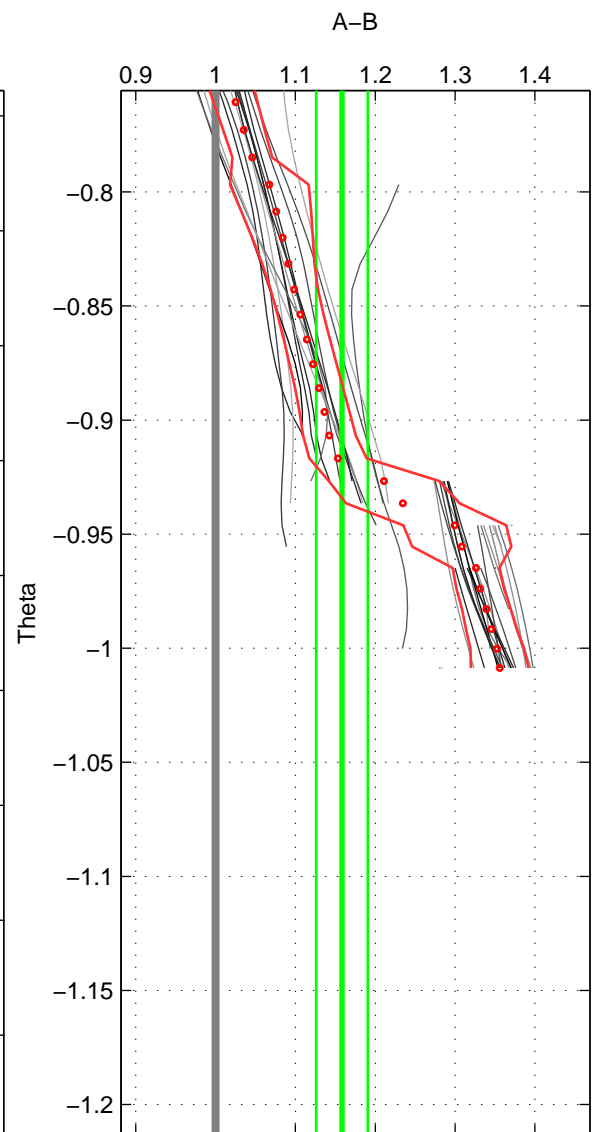

Cruise A (red). Date: Jun 2009 Cruisename: 83-58GS20090528

Cruise B (blue). Date: Aug 1993 Cruisename: 87-58JH19930730

*** "Favourite" values are means of spaces 2 3.

	Offset	O.StDev	Ratio	R.Stdev	Rating
SIGMA:	2.025	0.343	1.192	0.038	3
THETA:	1.852	0.293	1.158	0.032	4
DEPTH:	1.490	0.180	1.133	0.017	4
FAV.:	1.671	0.237	1.146	0.024	4

Profiles of A: 37
 Profiles of B: 9
 Diff profs: 53
 WMoffset (A-B): 2.0247
 WMoffset stdev: 0.3434
 WMratio (A/B): 1.1922
 WMratio stdev: 0.037917

Quality (1-5): 3

Profiles of A: 37
 Profiles of B: 9
 Diff profs: 44
 WMoffset (A-B): 1.852
 WMoffset stdev: 0.29339
 WMratio (A/B): 1.1584
 WMratio stdev: 0.032217

Quality (1-5): 4

Profiles of A: 37
 Profiles of B: 9
 Diff profs: 61
 WMoffset (A-B): 1.4895
 WMoffset stdev: 0.18045
 WMratio (A/B): 1.133
 WMratio stdev: 0.016775

Quality (1-5): 4