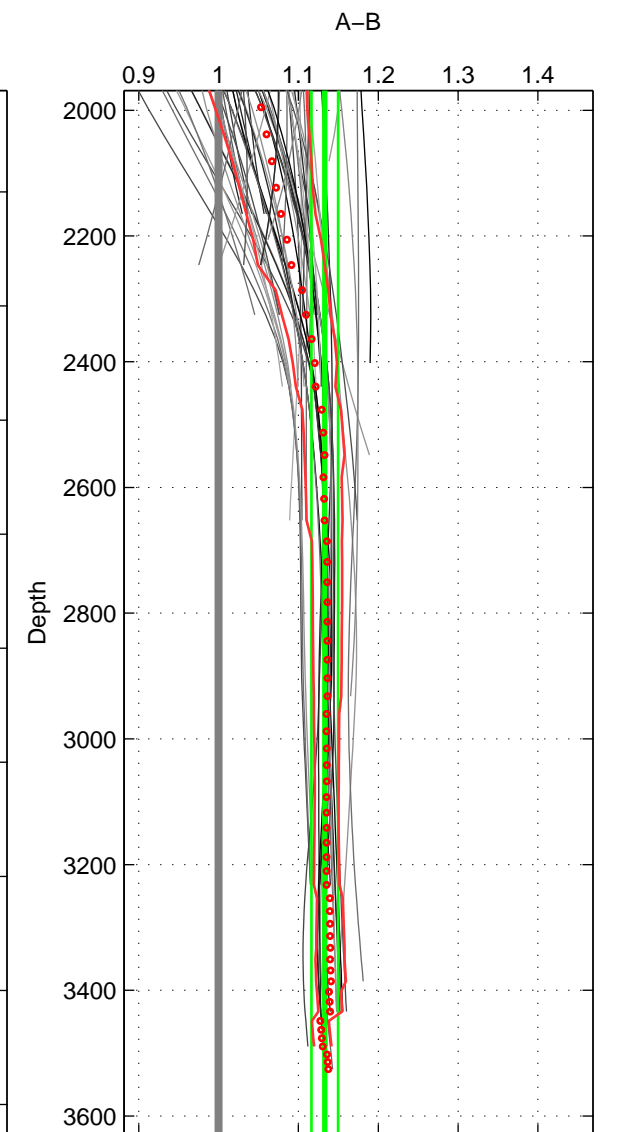

Cruise A (red). Date: Jun 2009 Cruisename: 83-58GS20090528

Cruise B (blue). Date: Aug 1993 Cruisename: 87-58JH19930730

*** "Favourite" values are means of spaces 2 3.

	Offset	O.StDev	Ratio	R.Stdev	Rating
SIGMA:	2.025	0.343	1.192	0.038	3
THETA:	1.852	0.293	1.158	0.032	4
DEPTH:	1.490	0.180	1.133	0.017	4
FAV.:	1.671	0.237	1.146	0.024	4

Profiles of A: 37
 Profiles of B: 9
 Diff profs: 53
 WMoffset (A-B): 2.0247
 WMoffset stdev: 0.3434
 WMratio (A/B): 1.1922
 WMratio stdev: 0.037917

Quality (1-5): 3

Profiles of A: 37
 Profiles of B: 9
 Diff profs: 44
 WMoffset (A-B): 1.852
 WMoffset stdev: 0.29339
 WMratio (A/B): 1.1584
 WMratio stdev: 0.032217

Quality (1-5): 4

Profiles of A: 37
 Profiles of B: 9
 Diff profs: 61
 WMoffset (A-B): 1.4895
 WMoffset stdev: 0.18045
 WMratio (A/B): 1.133
 WMratio stdev: 0.016775

Quality (1-5): 4