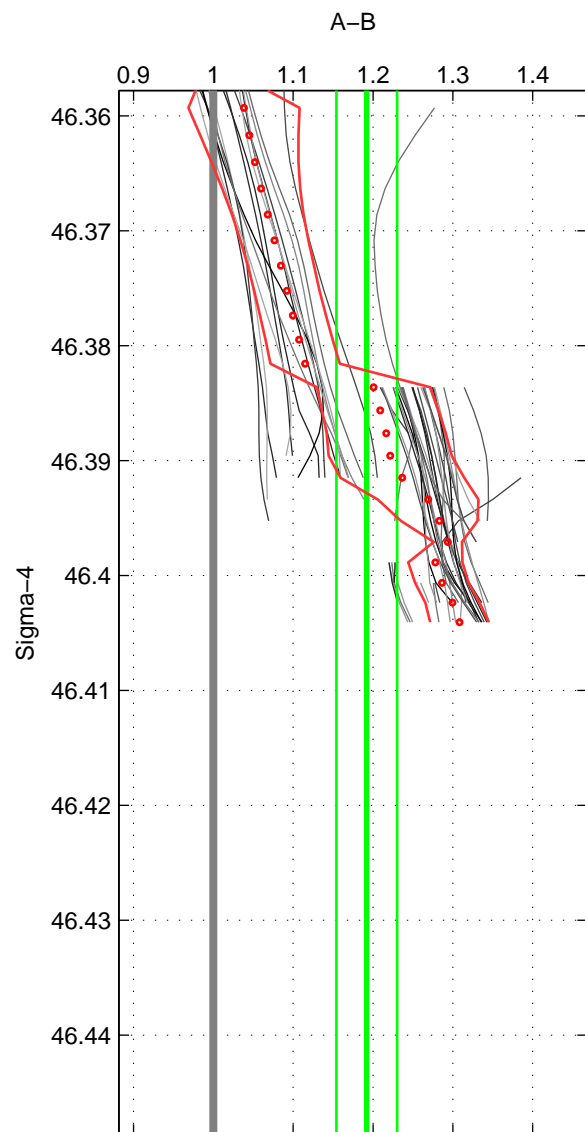

Cruise A (red). Date: Jun 2009 Cruisename: 83-58GS20090528

Cruise B (blue). Date: Aug 1993 Cruisename: 87-58JH19930730

*** "Favourite" values are means of spaces 2 3.

	Offset	O.StDev	Ratio	R.Stdev	Rating
SIGMA:	2.025	0.343	1.192	0.038	3
THETA:	1.852	0.293	1.158	0.032	4
DEPTH:	1.490	0.180	1.133	0.017	4
FAV.:	1.671	0.237	1.146	0.024	4

Profiles of A: 37
 Profiles of B: 9
 Diff profs: 53
 WMoffset (A-B): 2.0247
 WMoffset stdev: 0.3434
 WMratio (A/B): 1.1922
 WMratio stdev: 0.037917

Quality (1-5): 3

Profiles of A: 37
 Profiles of B: 9
 Diff profs: 44
 WMoffset (A-B): 1.852
 WMoffset stdev: 0.29339
 WMratio (A/B): 1.1584
 WMratio stdev: 0.032217

Quality (1-5): 4

Profiles of A: 37
 Profiles of B: 9
 Diff profs: 61
 WMoffset (A-B): 1.4895
 WMoffset stdev: 0.18045
 WMratio (A/B): 1.133
 WMratio stdev: 0.016775

Quality (1-5): 4