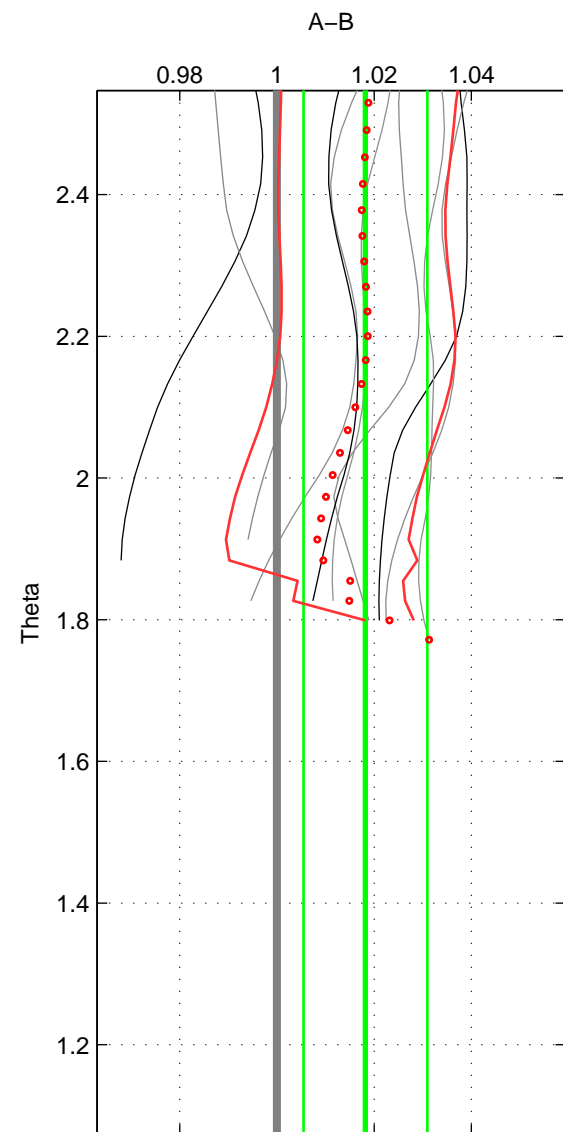

Cruise A (red). Date: Oct 1997 Cruisename: 683-49UP19970912

Cruise B (blue). Date: May 1999 Cruisename: 687-49UP19990419

\*\*\* "Favourite" values are means of spaces 1 2.

	Offset	O.StDev	Ratio	R.Stdev	Rating
SIGMA:	2.879	1.929	1.018	0.013	4
THETA:	2.914	1.957	1.018	0.013	4
DEPTH:	1.835	1.372	1.012	0.009	3
FAV.:	2.896	1.943	1.018	0.013	4

Profiles of A: 4  
 Profiles of B: 8  
 Diff profs : 9  
 WMoffset (A-B): 2.8785  
 WMoffset stdev: 1.9291  
 WMratio (A/B): 1.0178  
 WMratio stdev: 0.01252

Quality (1-5): 4

Profiles of A: 4  
 Profiles of B: 8  
 Diff profs : 9  
 WMoffset (A-B): 2.9143  
 WMoffset stdev: 1.9568  
 WMratio (A/B): 1.0182  
 WMratio stdev: 0.012728

Quality (1-5): 4

Profiles of A: 4  
 Profiles of B: 8  
 Diff profs : 9  
 WMoffset (A-B): 1.8348  
 WMoffset stdev: 1.3719  
 WMratio (A/B): 1.0116  
 WMratio stdev: 0.0086819

Quality (1-5): 3

Please note that statistics are bad.