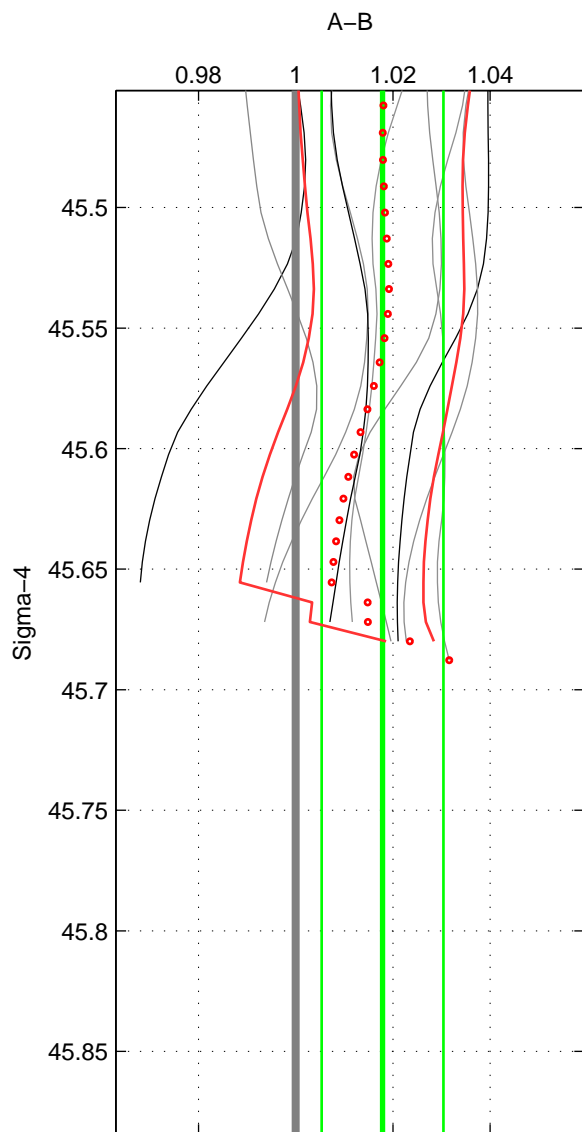

Cruise A (red). Date: Oct 1997 Cruisename: 683-49UP19970912

Cruise B (blue). Date: May 1999 Cruisename: 687-49UP19990419

\*\*\* "Favourite" values are means of spaces 1 2.

	Offset	O.StDev	Ratio	R.Stdev	Rating
SIGMA:	2.879	1.929	1.018	0.013	4
THETA:	2.914	1.957	1.018	0.013	4
DEPTH:	1.835	1.372	1.012	0.009	3
FAV.:	2.896	1.943	1.018	0.013	4

Profiles of A: 4  
 Profiles of B: 8  
 Diff profs : 9  
 WMoffset (A-B): 2.8785  
 WMoffset stdev: 1.9291  
 WMratio (A/B): 1.0178  
 WMratio stdev: 0.01252

Quality (1-5): 4

Profiles of A: 4  
 Profiles of B: 8  
 Diff profs : 9  
 WMoffset (A-B): 2.9143  
 WMoffset stdev: 1.9568  
 WMratio (A/B): 1.0182  
 WMratio stdev: 0.012728

Quality (1-5): 4

Profiles of A: 4  
 Profiles of B: 8  
 Diff profs : 9  
 WMoffset (A-B): 1.8348  
 WMoffset stdev: 1.3719  
 WMratio (A/B): 1.0116  
 WMratio stdev: 0.0086819

Quality (1-5): 3

Please note that statistics are bad.