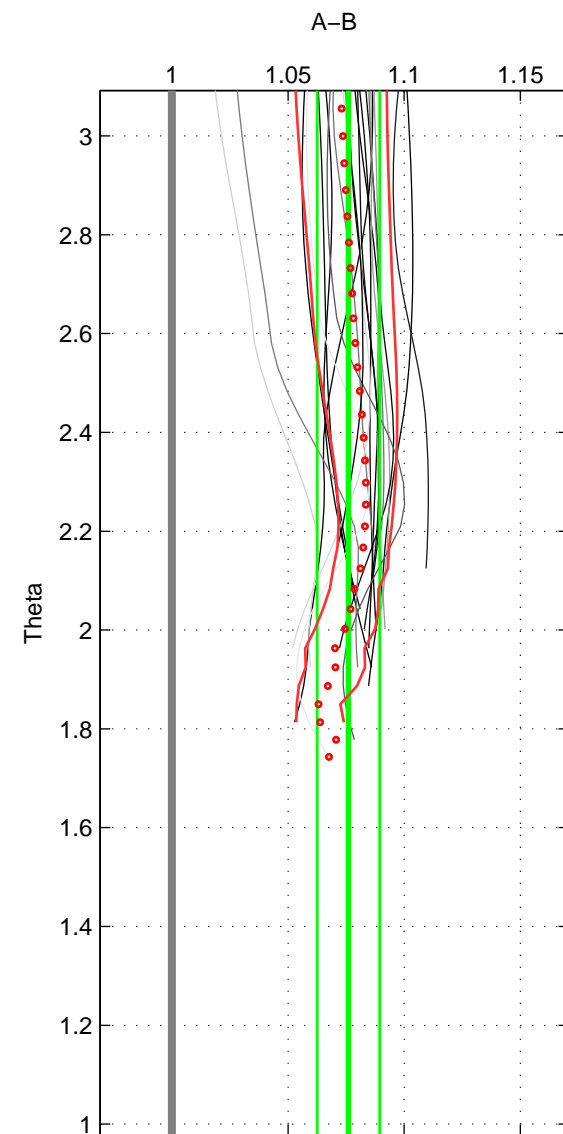

Cruise A (red). Date: Jul 2005 Cruisename: 669-49UF20050615
 Cruise B (blue). Date: Oct 2000 Cruisename: 691-49UP20000920

*** "Favourite" values are those of space 2.

	Offset	O.StDev	Ratio	R.Stdev	Rating
SIGMA:	10.423	1.647	1.078	0.015	4
THETA:	10.272	1.595	1.076	0.013	5
DEPTH:	9.685	0.781	1.074	0.004	3
FAV. :	10.272	1.595	1.076	0.013	5

Profiles of A: 20
 Profiles of B: 15
 Diff profs : 22
 WMoffset (A-B): 10.4233
 WMoffset stdev: 1.6469
 WMratio (A/B): 1.078
 WMratio stdev: 0.014863

Quality (1-5): 4

Profiles of A: 20
 Profiles of B: 15
 Diff profs : 22
 WMoffset (A-B): 10.2717
 WMoffset stdev: 1.5952
 WMratio (A/B): 1.076
 WMratio stdev: 0.013436

Quality (1-5): 5

Profiles of A: 20
 Profiles of B: 15
 Diff profs : 22
 WMoffset (A-B): 9.6853
 WMoffset stdev: 0.78075
 WMratio (A/B): 1.0739
 WMratio stdev: 0.0035156

Quality (1-5): 3

Please note that statistics are bad.