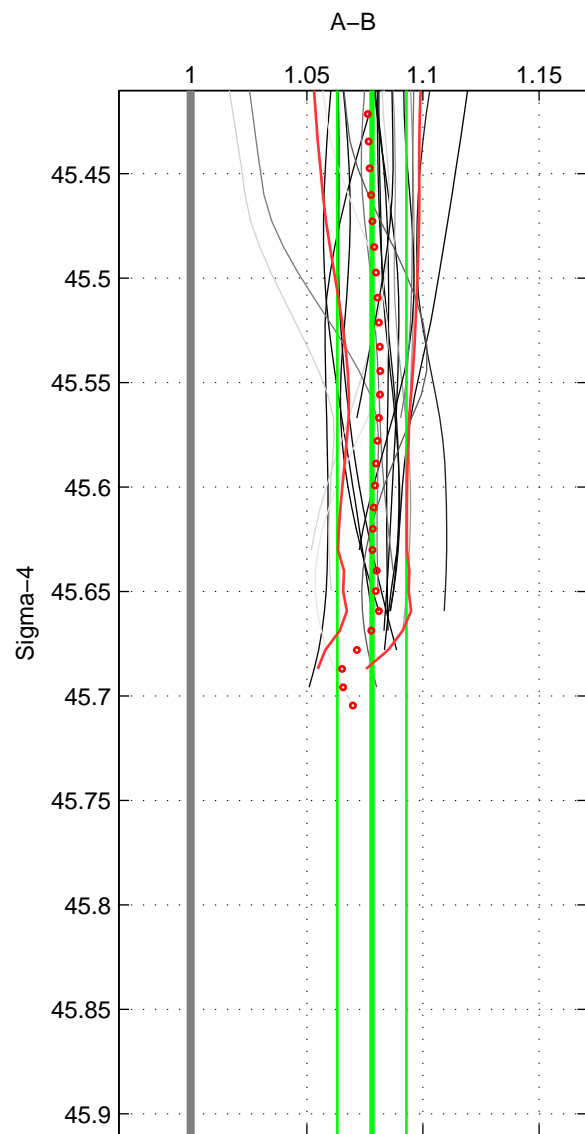

Cruise A (red). Date: Jul 2005 Cruisename: 669-49UF20050615
 Cruise B (blue). Date: Oct 2000 Cruisename: 691-49UP20000920

*** "Favourite" values are those of space 2.

	Offset	O.StDev	Ratio	R.Stdev	Rating
SIGMA:	10.423	1.647	1.078	0.015	4
THETA:	10.272	1.595	1.076	0.013	5
DEPTH:	9.685	0.781	1.074	0.004	3
FAV. :	10.272	1.595	1.076	0.013	5

Profiles of A: 20
 Profiles of B: 15
 Diff profs : 22
 WMoffset (A-B): 10.4233
 WMoffset stdev: 1.6469
 WMratio (A/B): 1.078
 WMratio stdev: 0.014863

Quality (1-5): 4

Profiles of A: 20
 Profiles of B: 15
 Diff profs : 22
 WMoffset (A-B): 10.2717
 WMoffset stdev: 1.5952
 WMratio (A/B): 1.076
 WMratio stdev: 0.013436

Quality (1-5): 5

Profiles of A: 20
 Profiles of B: 15
 Diff profs : 22
 WMoffset (A-B): 9.6853
 WMoffset stdev: 0.78075
 WMratio (A/B): 1.0739
 WMratio stdev: 0.0035156

Quality (1-5): 3

Please note that statistics are bad.