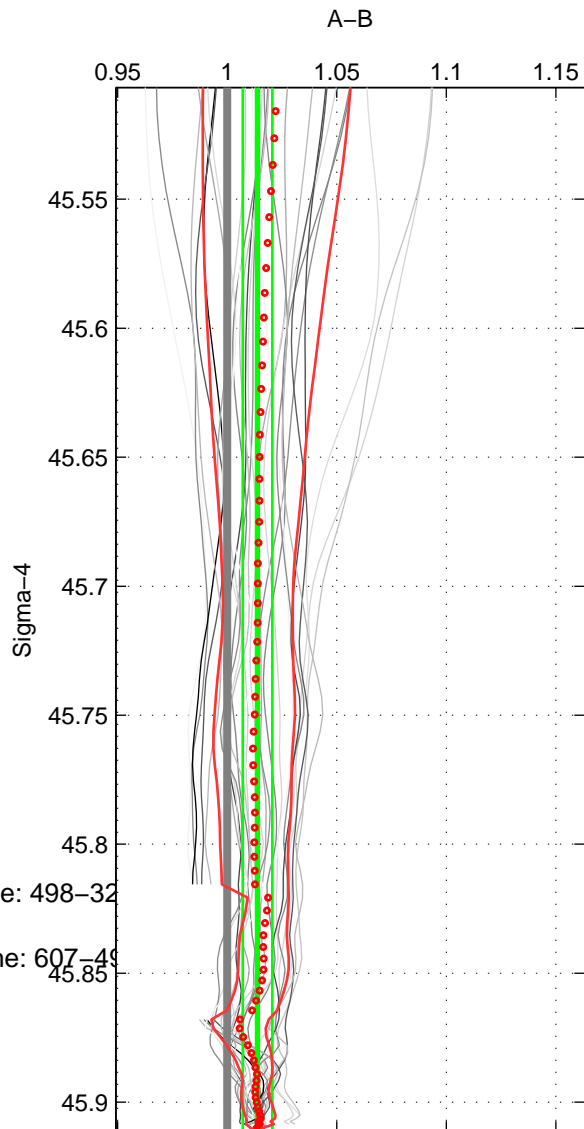

Cruise A (red). Date: Aug 1993 Cruisename: 498-32

Cruise B (blue). Date: Dec 2005 Cruisename: 607-45

\*\*\* "Favourite" values are means of spaces 1 2 3.

	Offset	O.StDev	Ratio	R.Stdev	Rating
SIGMA:	1.913	0.902	1.014	0.007	5
THETA:	2.605	1.333	1.018	0.010	5
DEPTH:	2.036	1.451	1.015	0.011	5
FAV. :	2.185	1.229	1.016	0.009	5

Profiles of A: 7  
 Profiles of B: 5  
 Diff profs : 26  
 WMoffset (A-B): 1.9132  
 WMoffset stdev: 0.90245  
 WMratio (A/B): 1.0138  
 WMratio stdev: 0.0067657

Quality (1-5): 5

Profiles of A: 7  
 Profiles of B: 5  
 Diff profs : 26  
 WMoffset (A-B): 2.6055  
 WMoffset stdev: 1.3327  
 WMratio (A/B): 1.0182  
 WMratio stdev: 0.0096615

Quality (1-5): 5

Profiles of A: 7  
 Profiles of B: 5  
 Diff profs : 26  
 WMoffset (A-B): 2.0359  
 WMoffset stdev: 1.4514  
 WMratio (A/B): 1.0146  
 WMratio stdev: 0.010576

Quality (1-5): 5