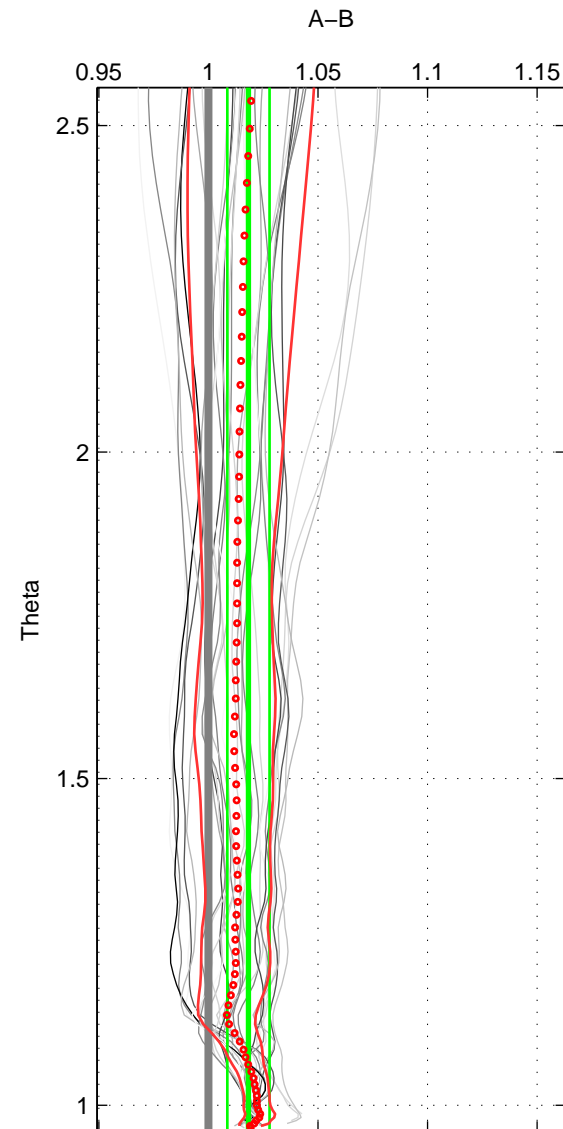

Cruise A (red). Date: Aug 1993 Cruisename: 498-32

Cruise B (blue). Date: Dec 2005 Cruisename: 607-45

\*\*\* "Favourite" values are means of spaces 1 2 3.

	Offset	O.StDev	Ratio	R.Stdev	Rating
SIGMA:	1.913	0.902	1.014	0.007	5
THETA:	2.605	1.333	1.018	0.010	5
DEPTH:	2.036	1.451	1.015	0.011	5
FAV. :	2.185	1.229	1.016	0.009	5

Profiles of A: 7  
 Profiles of B: 5  
 Diff profs : 26  
 WMoffset (A-B): 1.9132  
 WMoffset stdev: 0.90245  
 WMratio (A/B): 1.0138  
 WMratio stdev: 0.0067657

Quality (1-5): 5

Profiles of A: 7  
 Profiles of B: 5  
 Diff profs : 26  
 WMoffset (A-B): 2.6055  
 WMoffset stdev: 1.3327  
 WMratio (A/B): 1.0182  
 WMratio stdev: 0.0096615

Quality (1-5): 5

Profiles of A: 7  
 Profiles of B: 5  
 Diff profs : 26  
 WMoffset (A-B): 2.0359  
 WMoffset stdev: 1.4514  
 WMratio (A/B): 1.0146  
 WMratio stdev: 0.010576

Quality (1-5): 5