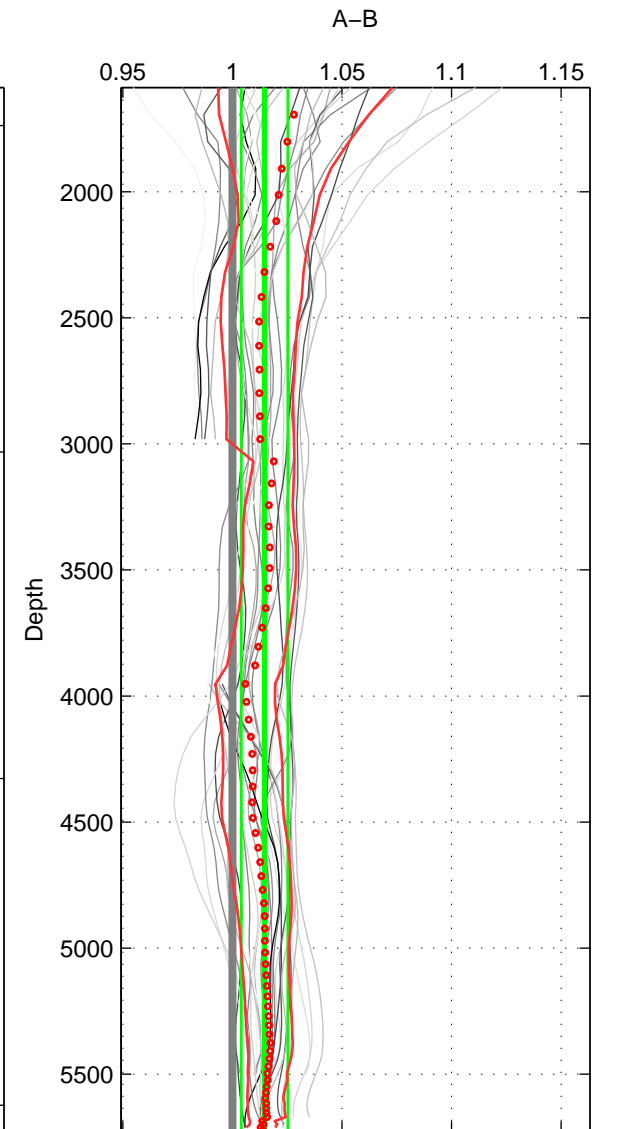

Cruise A (red). Date: Aug 1993 Cruisename: 498-32

Cruise B (blue). Date: Dec 2005 Cruisename: 607-45

\*\*\* "Favourite" values are means of spaces 1 2 3.

	Offset	O.StDev	Ratio	R.Stdev	Rating
SIGMA:	1.913	0.902	1.014	0.007	5
THETA:	2.605	1.333	1.018	0.010	5
DEPTH:	2.036	1.451	1.015	0.011	5
FAV. :	2.185	1.229	1.016	0.009	5

Profiles of A: 7  
 Profiles of B: 5  
 Diff profs : 26  
 WMoffset (A-B): 1.9132  
 WMoffset stdev: 0.90245  
 WMratio (A/B): 1.0138  
 WMratio stdev: 0.0067657

Quality (1-5): 5

Profiles of A: 7  
 Profiles of B: 5  
 Diff profs : 26  
 WMoffset (A-B): 2.6055  
 WMoffset stdev: 1.3327  
 WMratio (A/B): 1.0182  
 WMratio stdev: 0.0096615

Quality (1-5): 5

Profiles of A: 7  
 Profiles of B: 5  
 Diff profs : 26  
 WMoffset (A-B): 2.0359  
 WMoffset stdev: 1.4514  
 WMratio (A/B): 1.0146  
 WMratio stdev: 0.010576

Quality (1-5): 5