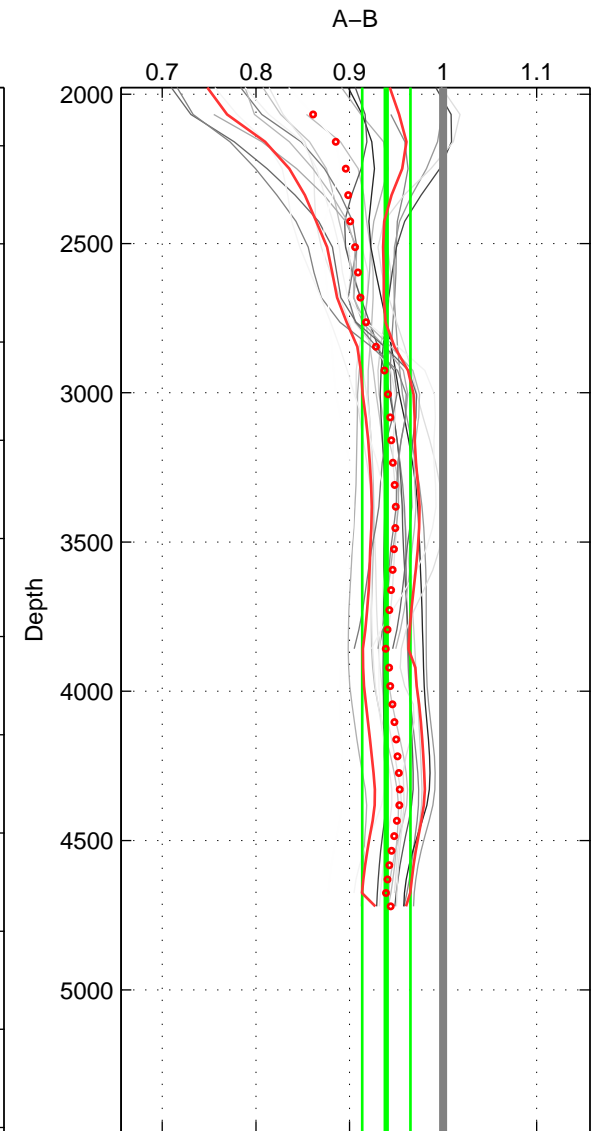

Cruise A (red). Date: Aug 1993 Cruisename: 251-33MW19930704.1

Cruise B (blue). Date: May 2005 Cruisename: 306-74AB20050501

*** "Favourite" values are means of spaces 1 2 3.

	Offset	O.StDev	Ratio	R.Stdev	Rating
SIGMA:	-3.406	1.193	0.908	0.031	5
THETA:	-2.892	1.241	0.932	0.028	5
DEPTH:	-2.425	1.035	0.939	0.026	5
FAV. :	-2.908	1.156	0.926	0.028	5

Profiles of A: 4
 Profiles of B: 7
 Diff profs : 21
 WMoffset (A-B): -3.4062
 WMoffset stdev: 1.1933
 WMratio (A/B): 0.90759
 WMratio stdev: 0.030763

Quality (1-5): 5

Profiles of A: 4
 Profiles of B: 7
 Diff profs : 21
 WMoffset (A-B): -2.8918
 WMoffset stdev: 1.2408
 WMratio (A/B): 0.93168
 WMratio stdev: 0.027732

Quality (1-5): 5

Profiles of A: 4
 Profiles of B: 7
 Diff profs : 21
 WMoffset (A-B): -2.4252
 WMoffset stdev: 1.035
 WMratio (A/B): 0.93928
 WMratio stdev: 0.025745

Quality (1-5): 5