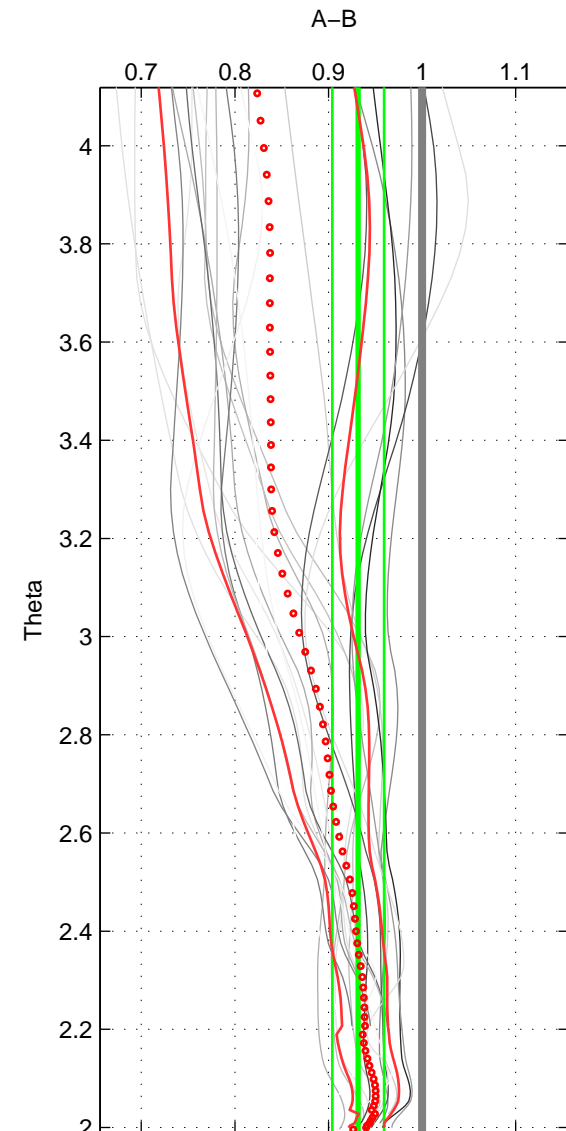

Cruise A (red). Date: Aug 1993 Cruisename: 251-33MW19930704.1

Cruise B (blue). Date: May 2005 Cruisename: 306-74AB20050501

*** "Favourite" values are means of spaces 1 2 3.

	Offset	O.StDev	Ratio	R.Stdev	Rating
SIGMA:	-3.406	1.193	0.908	0.031	5
THETA:	-2.892	1.241	0.932	0.028	5
DEPTH:	-2.425	1.035	0.939	0.026	5
FAV. :	-2.908	1.156	0.926	0.028	5

Profiles of A: 4
 Profiles of B: 7
 Diff profs : 21
 WMoffset (A-B): -3.4062
 WMoffset stdev: 1.1933
 WMratio (A/B): 0.90759
 WMratio stdev: 0.030763

Quality (1-5): 5

Profiles of A: 4
 Profiles of B: 7
 Diff profs : 21
 WMoffset (A-B): -2.8918
 WMoffset stdev: 1.2408
 WMratio (A/B): 0.93168
 WMratio stdev: 0.027732

Quality (1-5): 5

Profiles of A: 4
 Profiles of B: 7
 Diff profs : 21
 WMoffset (A-B): -2.4252
 WMoffset stdev: 1.035
 WMratio (A/B): 0.93928
 WMratio stdev: 0.025745

Quality (1-5): 5