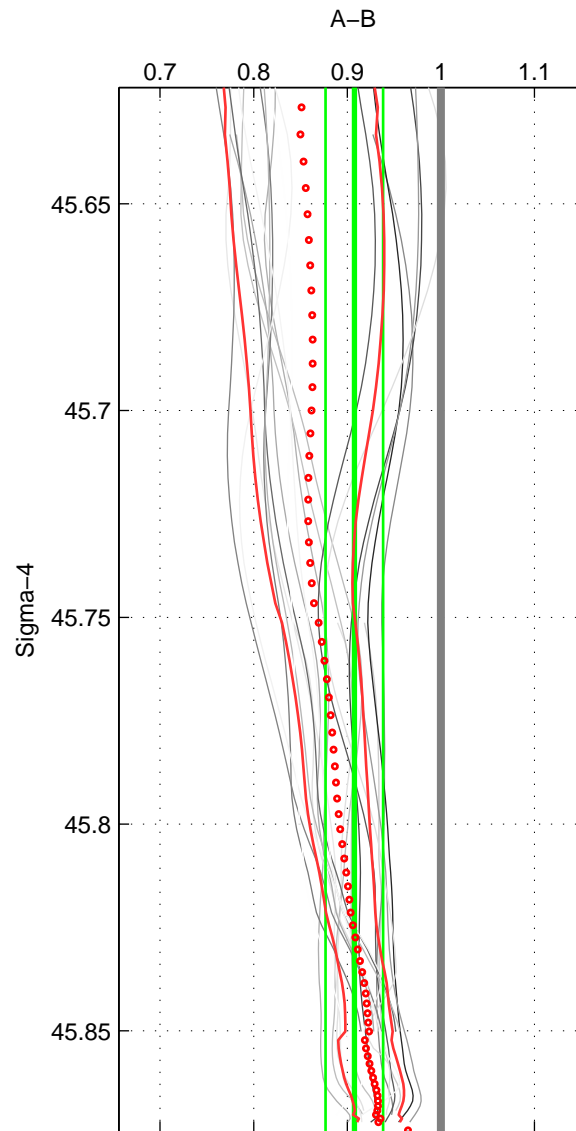

Cruise A (red). Date: Aug 1993 Cruisename: 251-33MW19930704.1

Cruise B (blue). Date: May 2005 Cruisename: 306-74AB20050501

*** "Favourite" values are means of spaces 1 2 3.

	Offset	O.StDev	Ratio	R.Stdev	Rating
SIGMA:	-3.406	1.193	0.908	0.031	5
THETA:	-2.892	1.241	0.932	0.028	5
DEPTH:	-2.425	1.035	0.939	0.026	5
FAV. :	-2.908	1.156	0.926	0.028	5

Profiles of A: 4
 Profiles of B: 7
 Diff profs : 21
 WMoffset (A-B): -3.4062
 WMoffset stdev: 1.1933
 WMratio (A/B): 0.90759
 WMratio stdev: 0.030763

Quality (1-5): 5

Profiles of A: 4
 Profiles of B: 7
 Diff profs : 21
 WMoffset (A-B): -2.8918
 WMoffset stdev: 1.2408
 WMratio (A/B): 0.93168
 WMratio stdev: 0.027732

Quality (1-5): 5

Profiles of A: 4
 Profiles of B: 7
 Diff profs : 21
 WMoffset (A-B): -2.4252
 WMoffset stdev: 1.035
 WMratio (A/B): 0.93928
 WMratio stdev: 0.025745

Quality (1-5): 5