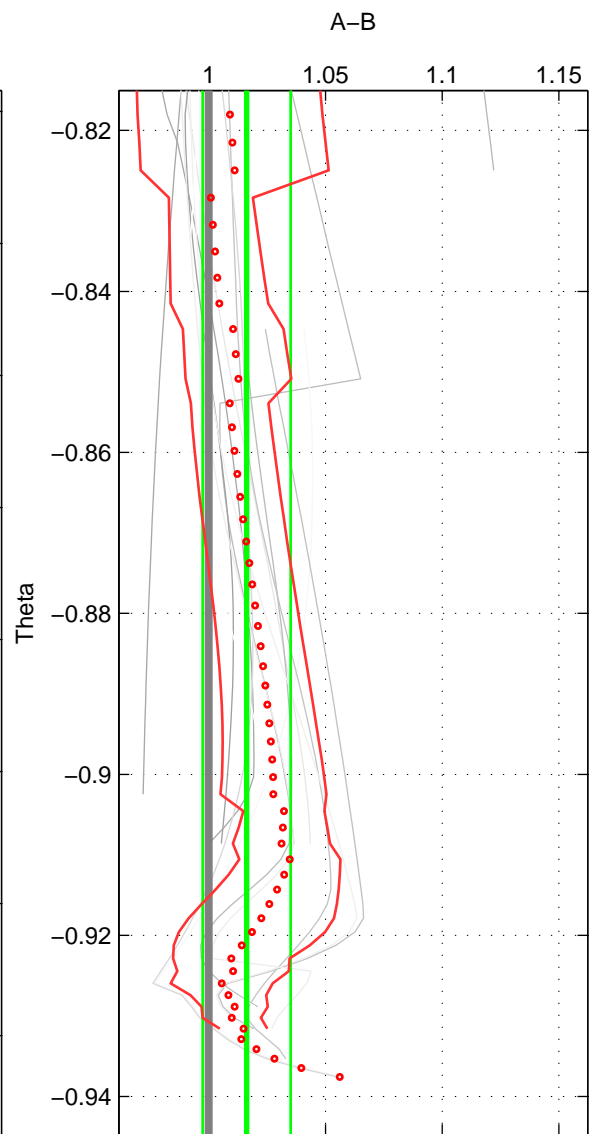

Cruise A (red). Date: Aug 1995 Cruisename: 4-06AQ19950707

Cruise B (blue). Date: Aug 2007 Cruisename: 6-06AQ20070728

*** "Favourite" values are those of space 2.

	Offset	O.StDev	Ratio	R.Stdev	Rating
SIGMA:	-0.006	0.155	1.000	0.015	3
THETA:	0.171	0.202	1.016	0.019	5
DEPTH:	0.179	0.119	1.017	0.012	2
FAV.:	0.171	0.202	1.016	0.019	5

Profiles of A: 2
 Profiles of B: 20
 Diff profs : 11
 WMoffset (A-B): -0.0059035
 WMoffset stdev: 0.15543
 WMratio (A/B): 0.99961
 WMratio stdev: 0.014746

Quality (1-5): 3

Profiles of A: 3
 Profiles of B: 20
 Diff profs : 14
 WMoffset (A-B): 0.17108
 WMoffset stdev: 0.20173
 WMratio (A/B): 1.0162
 WMratio stdev: 0.018824

Quality (1-5): 5

Profiles of A: 2
 Profiles of B: 20
 Diff profs : 11
 WMoffset (A-B): 0.17856
 WMoffset stdev: 0.119
 WMratio (A/B): 1.0168
 WMratio stdev: 0.011512

Quality (1-5): 2

Please note that statistics are bad.