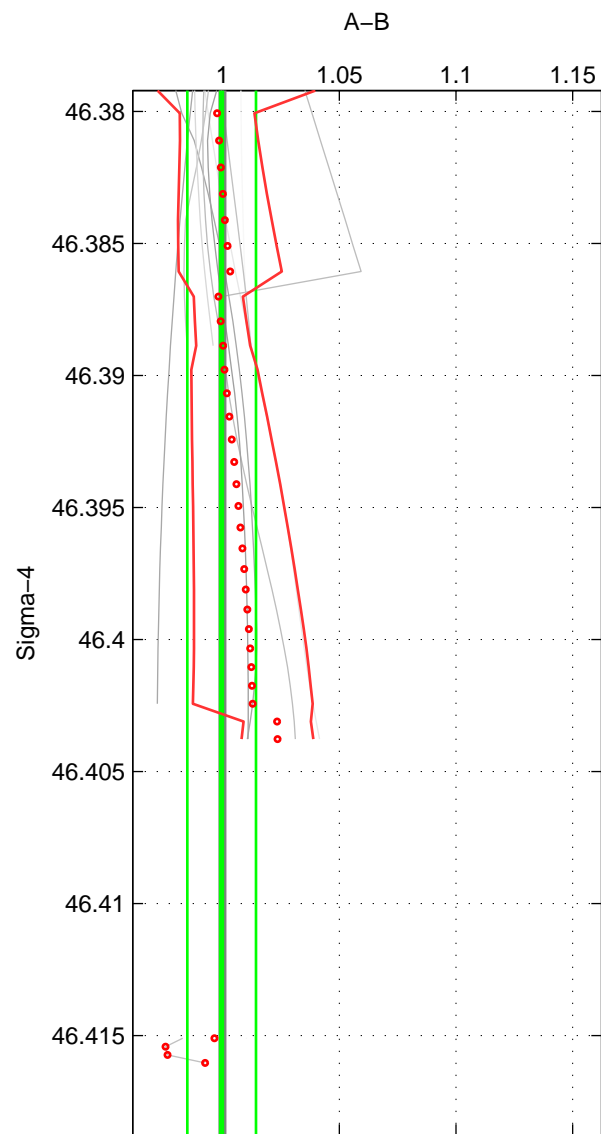

Cruise A (red). Date: Aug 1995 Cruisename: 4-06AQ19950707

Cruise B (blue). Date: Aug 2007 Cruisename: 6-06AQ20070728

*** "Favourite" values are those of space 2.

	Offset	O.StDev	Ratio	R.Stdev	Rating
SIGMA:	-0.006	0.155	1.000	0.015	3
THETA:	0.171	0.202	1.016	0.019	5
DEPTH:	0.179	0.119	1.017	0.012	2
FAV.:	0.171	0.202	1.016	0.019	5

Profiles of A: 2
 Profiles of B: 20
 Diff profs : 11
 WMoffset (A-B): -0.0059035
 WMoffset stdev: 0.15543
 WMratio (A/B): 0.99961
 WMratio stdev: 0.014746

Quality (1-5): 3

Profiles of A: 3
 Profiles of B: 20
 Diff profs : 14
 WMoffset (A-B): 0.17108
 WMoffset stdev: 0.20173
 WMratio (A/B): 1.0162
 WMratio stdev: 0.018824

Quality (1-5): 5

Profiles of A: 2
 Profiles of B: 20
 Diff profs : 11
 WMoffset (A-B): 0.17856
 WMoffset stdev: 0.119
 WMratio (A/B): 1.0168
 WMratio stdev: 0.011512

Quality (1-5): 2

Please note that statistics are bad.