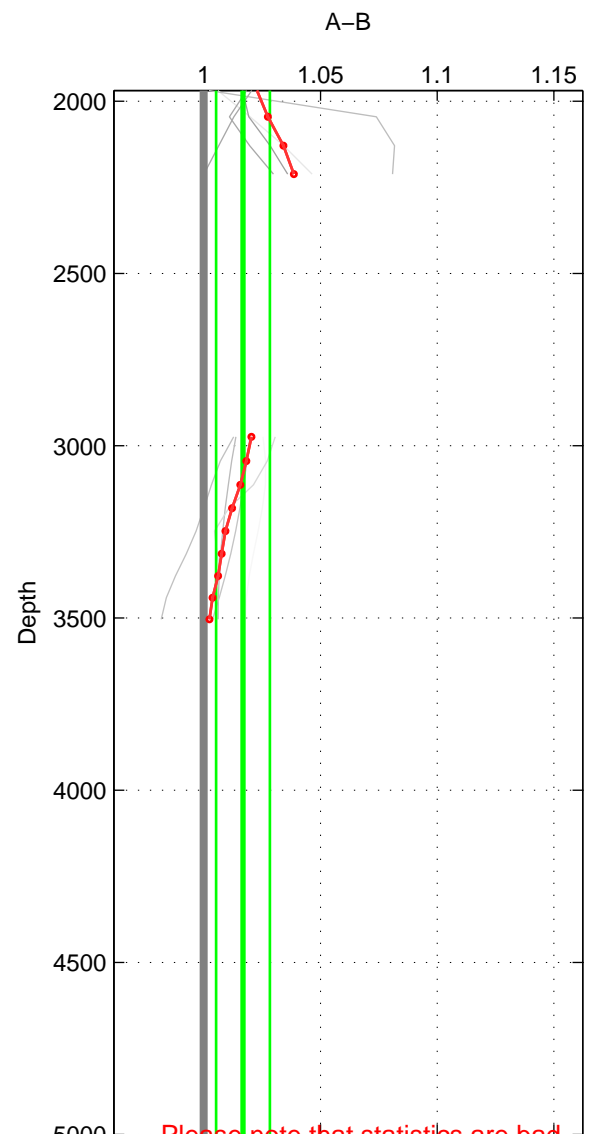

Cruise A (red). Date: Aug 1995 Cruisename: 4-06AQ19950707

Cruise B (blue). Date: Aug 2007 Cruisename: 6-06AQ20070728

*** "Favourite" values are those of space 2.

	Offset	O.StDev	Ratio	R.Stdev	Rating
SIGMA:	-0.006	0.155	1.000	0.015	3
THETA:	0.171	0.202	1.016	0.019	5
DEPTH:	0.179	0.119	1.017	0.012	2
FAV.:	0.171	0.202	1.016	0.019	5

Profiles of A: 2
 Profiles of B: 20
 Diff profs : 11
 WMoffset (A-B): -0.0059035
 WMoffset stdev: 0.15543
 WMratio (A/B): 0.99961
 WMratio stdev: 0.014746

Quality (1-5): 3

Profiles of A: 3
 Profiles of B: 20
 Diff profs : 14
 WMoffset (A-B): 0.17108
 WMoffset stdev: 0.20173
 WMratio (A/B): 1.0162
 WMratio stdev: 0.018824

Quality (1-5): 5

Profiles of A: 2
 Profiles of B: 20
 Diff profs : 11
 WMoffset (A-B): 0.17856
 WMoffset stdev: 0.119
 WMratio (A/B): 1.0168
 WMratio stdev: 0.011512

Quality (1-5): 2

Please note that statistics are bad.